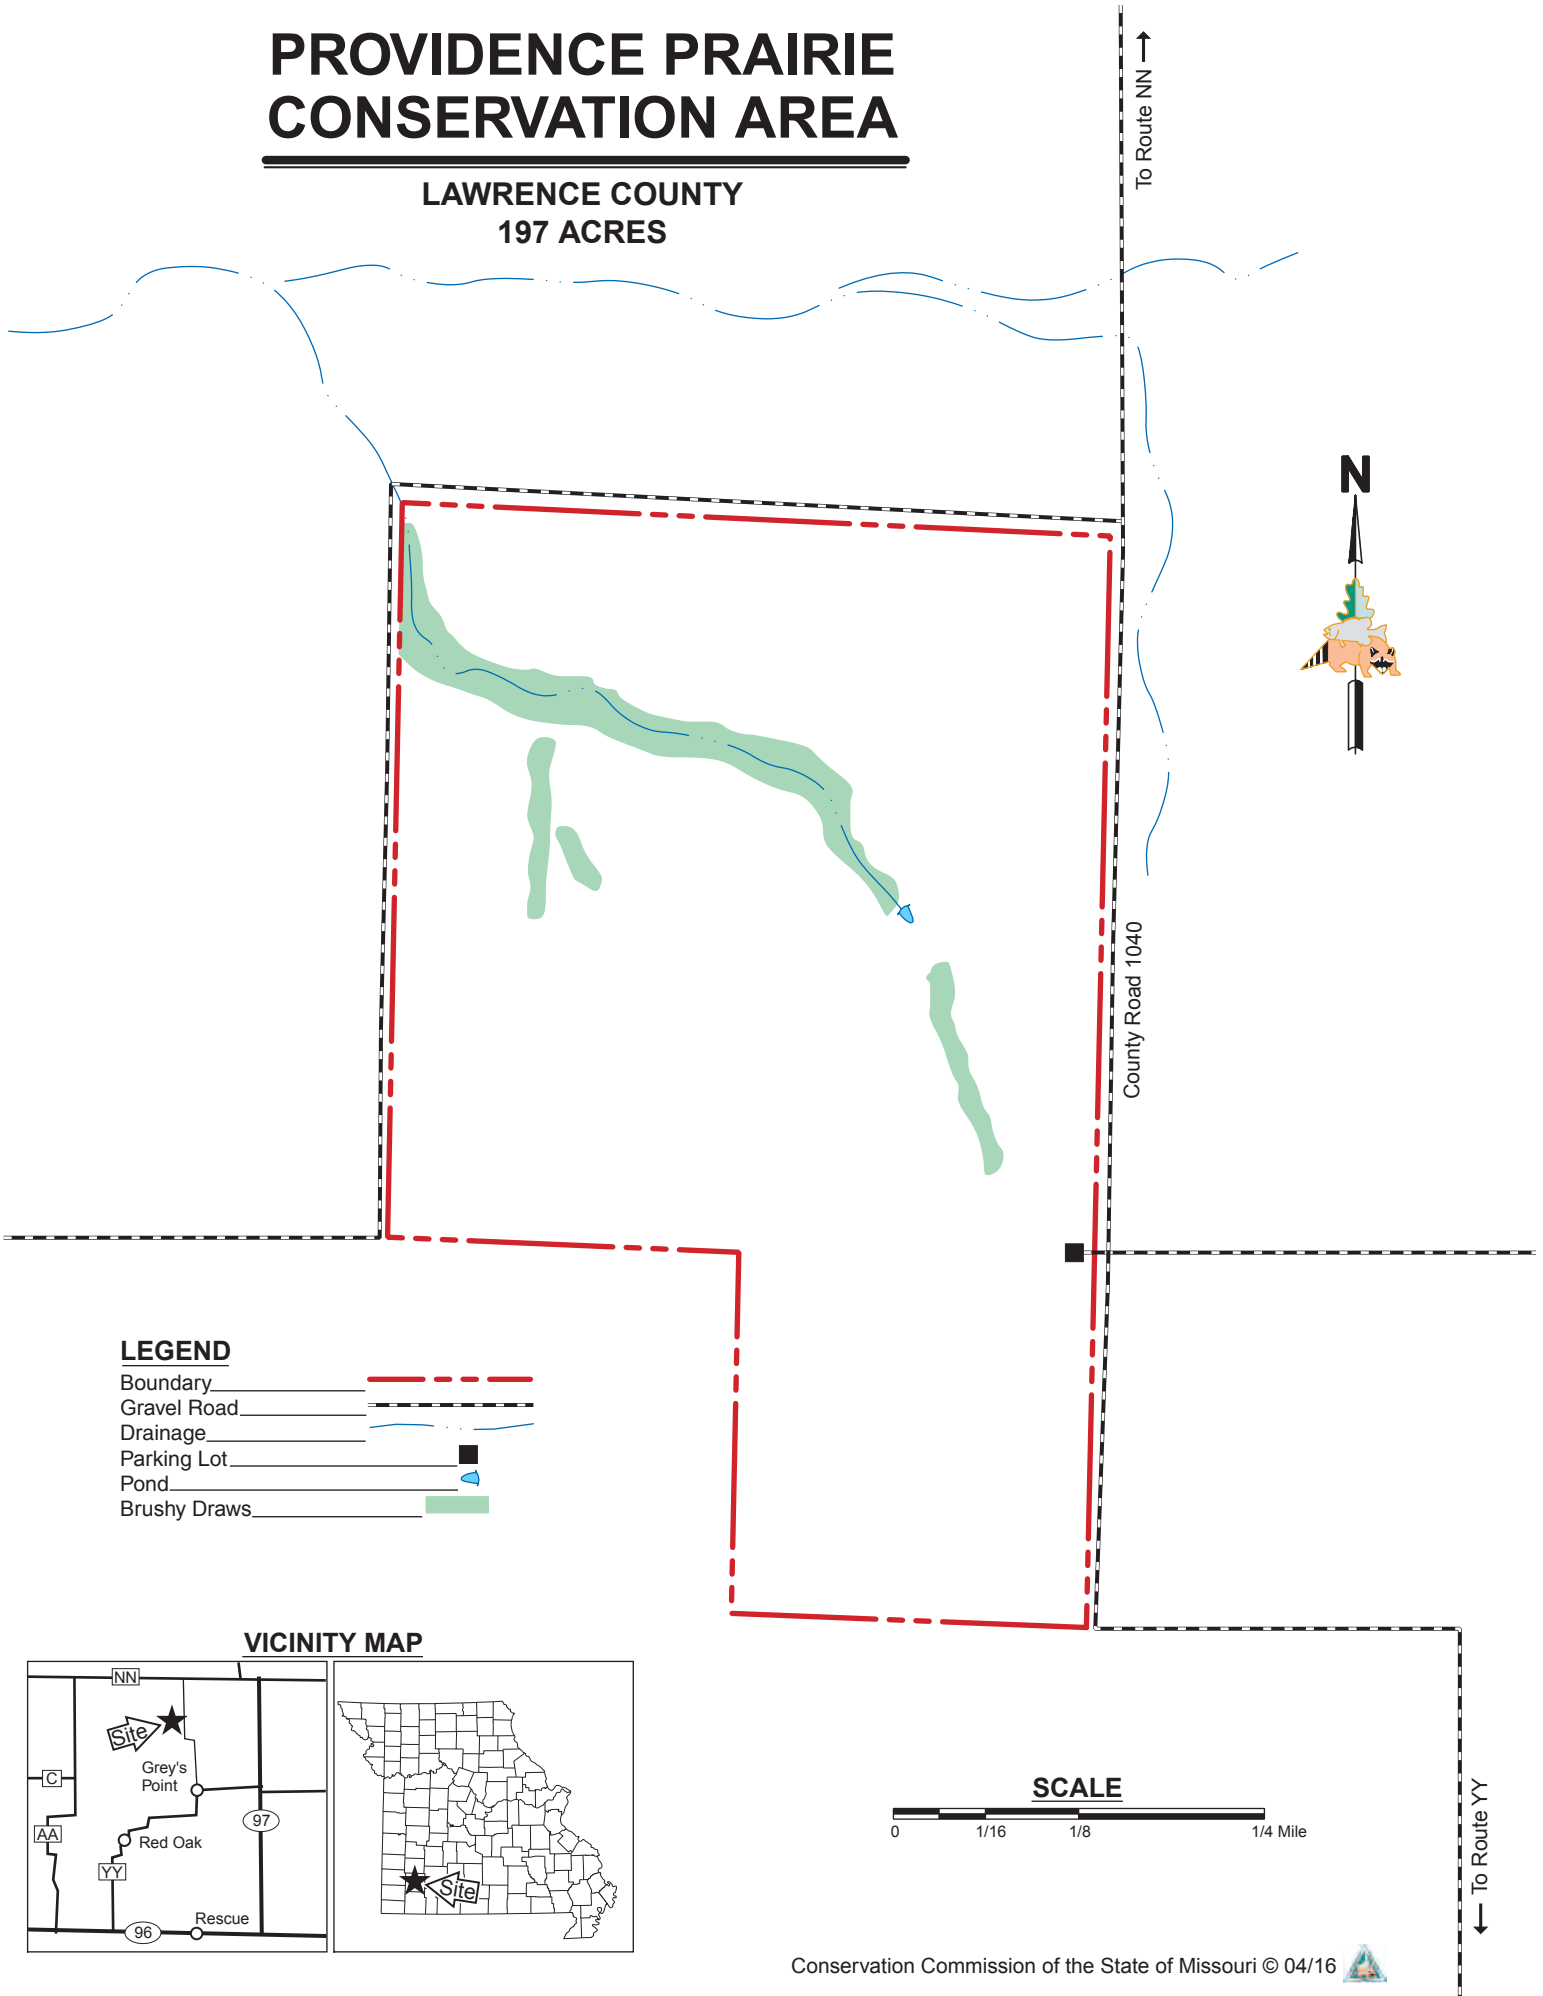

PROVIDENCE PRAIRIE CONSERVATION AREA

LAWRENCE COUNTY
197 ACRES

LEGEND

- Boundary
- Gravel Road
- Drainage
- Parking Lot
- Pond
- Brushy Draws

VICINITY MAP

SCALE