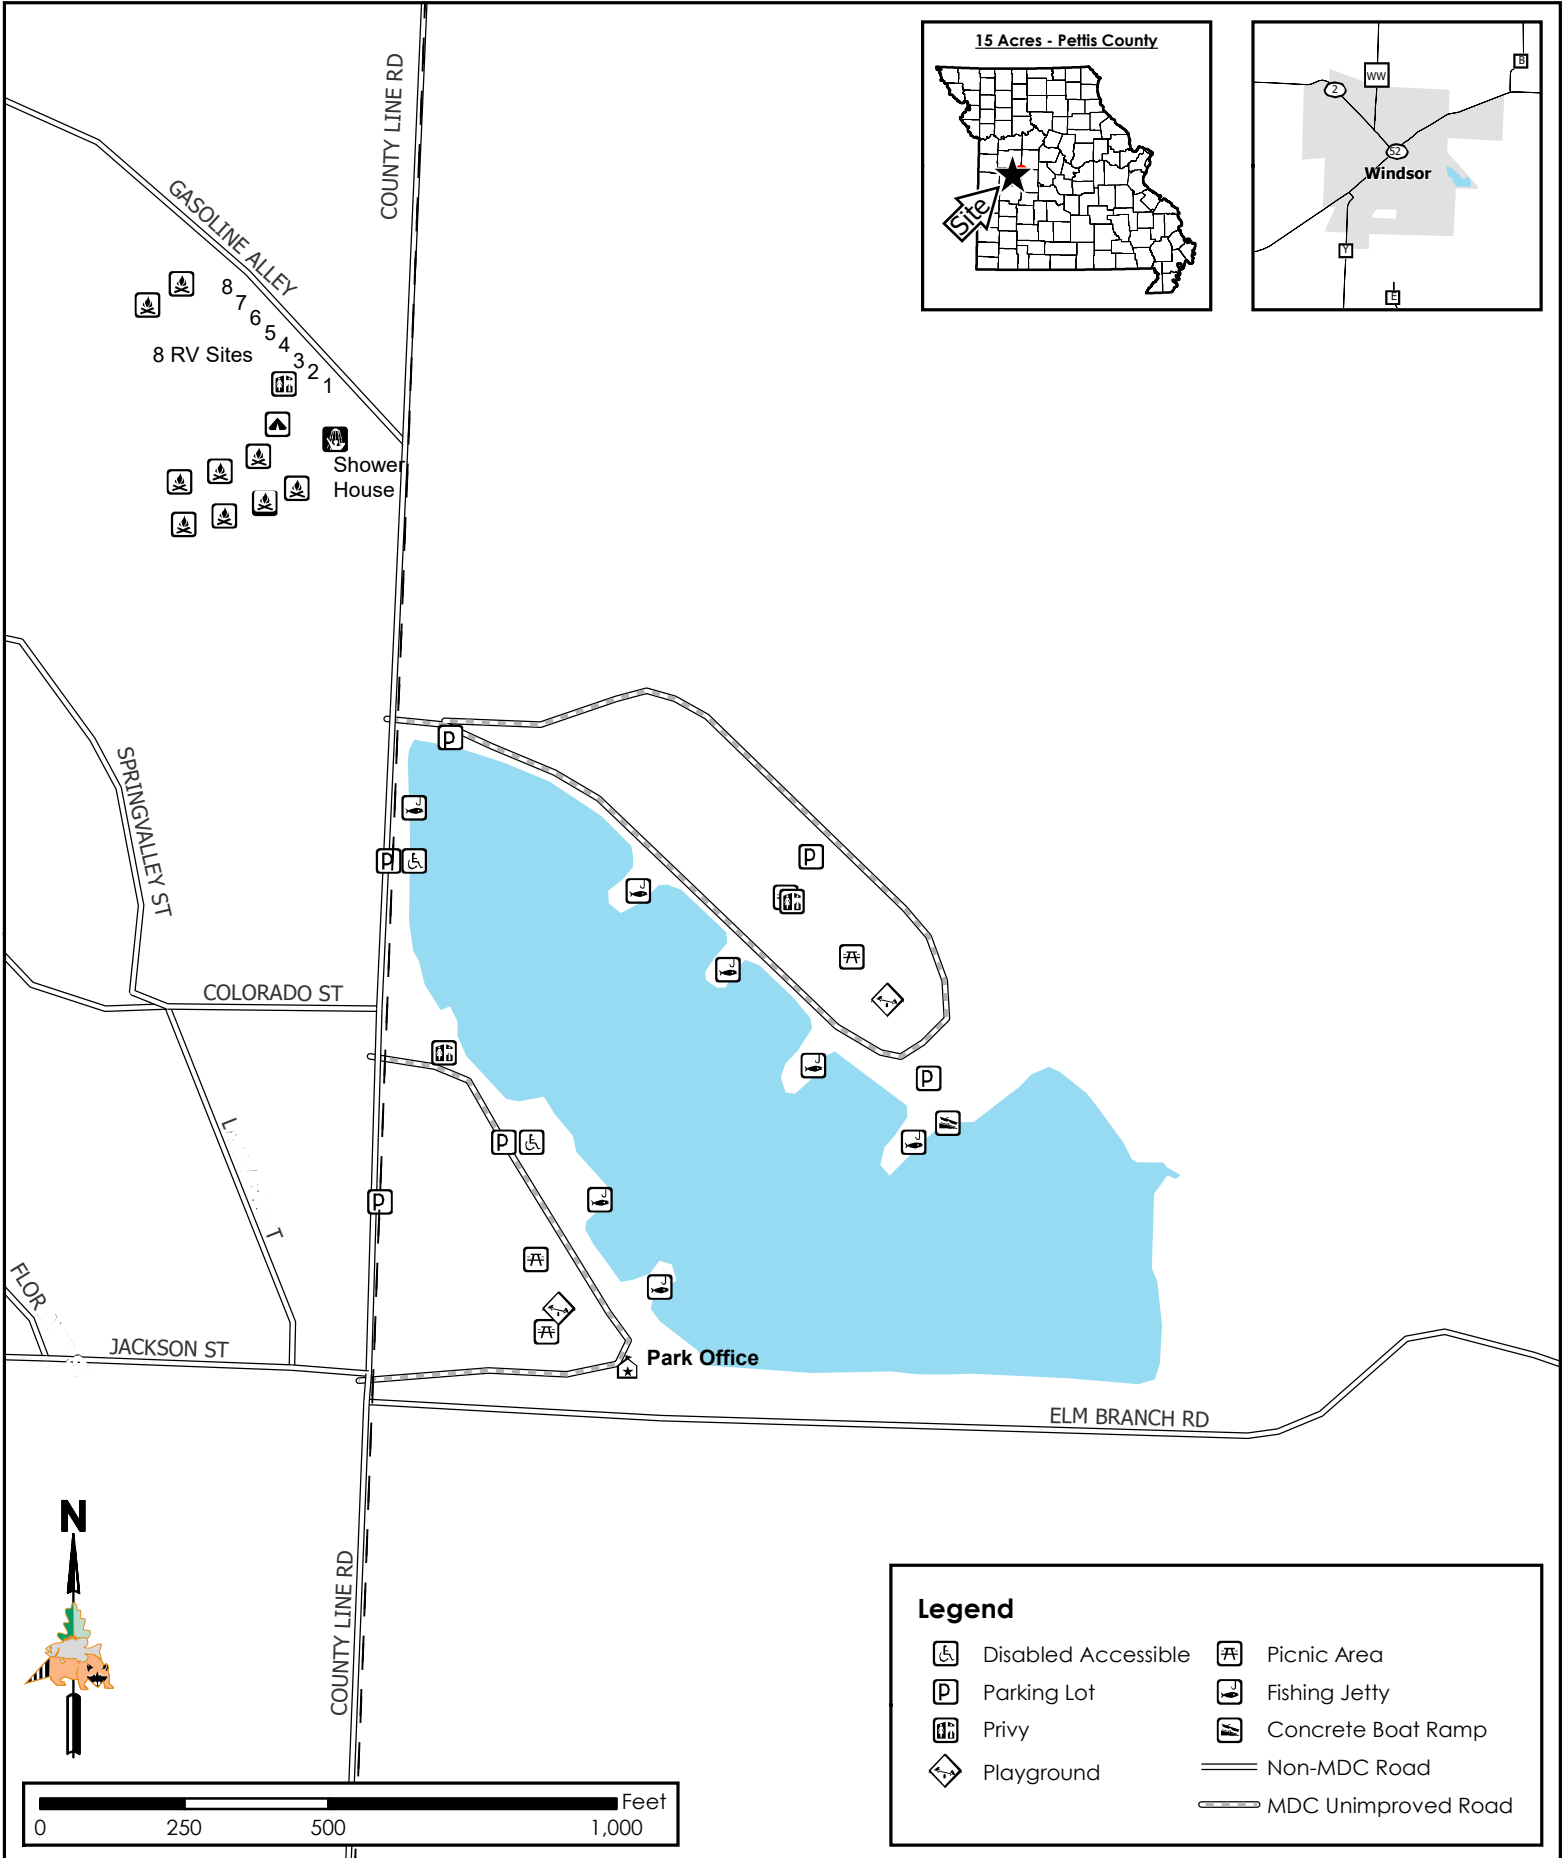

Windsor (Farrington Park Lake)

Conservation Commission of the State of Missouri ©

Last Updated - 7/22/2021

MAP DISCLAIMER: Although all data in this map have been compiled by the Missouri Department of Conservation, no warranty, expressed or implied, is made by the department as to the accuracy of the data and related materials. The act of distribution shall not constitute any such warranty, and no responsibility is assumed by the department in the use of these data or related materials.