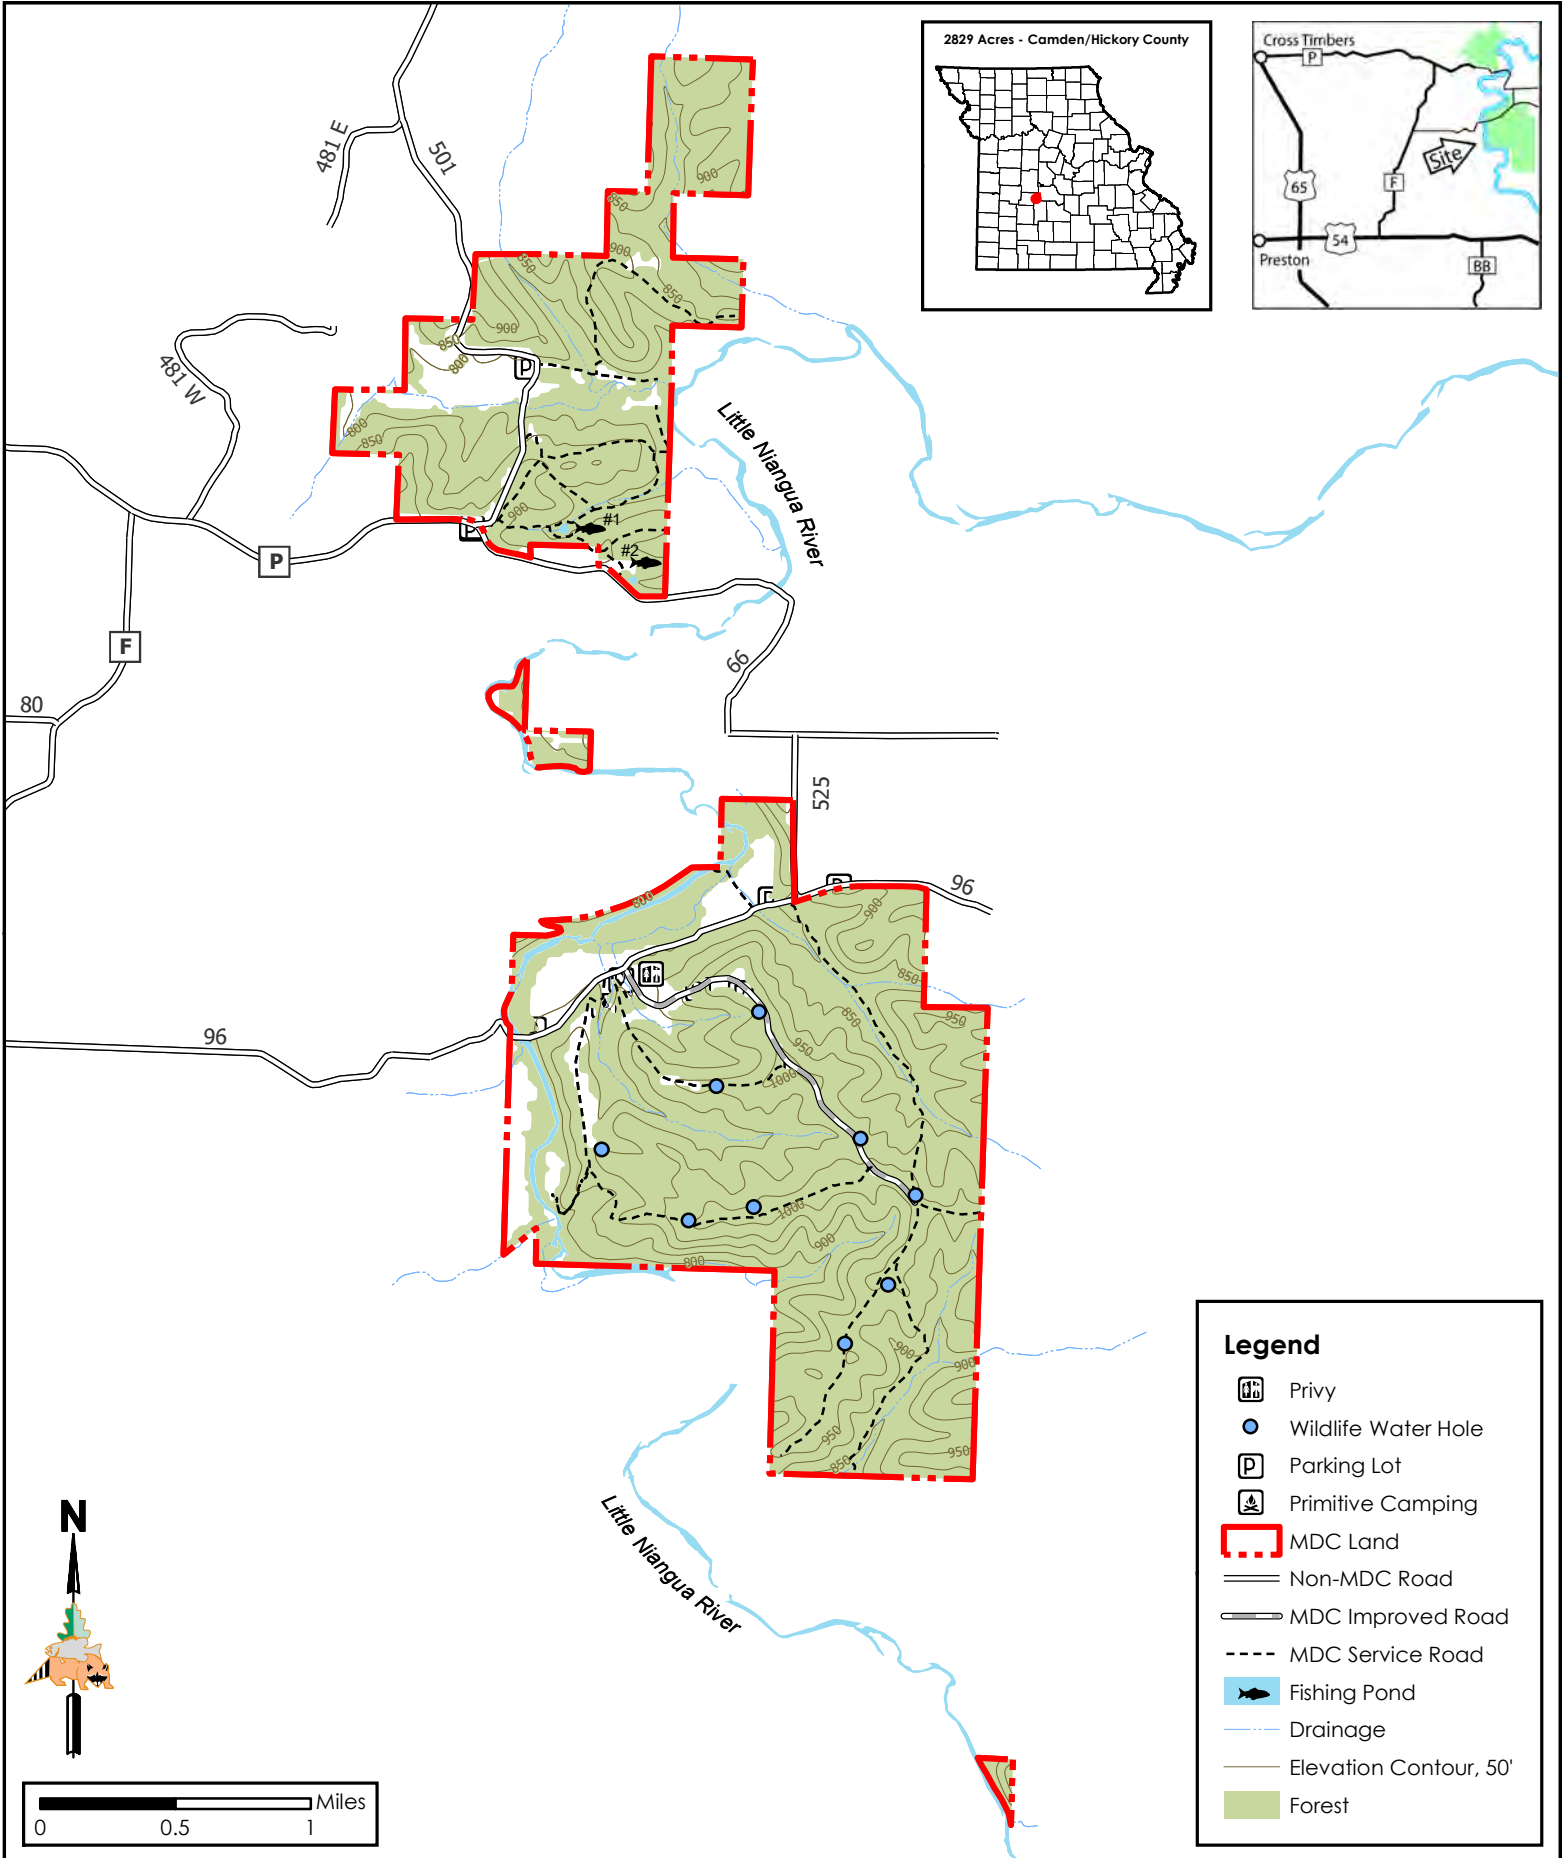

Mule Shoe Conservation Area

Conservation Commission of the State of Missouri ©

Last Updated - 9/14/2021

MAP DISCLAIMER: Although all data in this map have been compiled by the Missouri Department of Conservation, no warranty, expressed or implied, is made by the department as to the accuracy of the data and related materials. The act of distribution shall not constitute any such warranty, and no responsibility is assumed by the department in the use of these data or related materials.