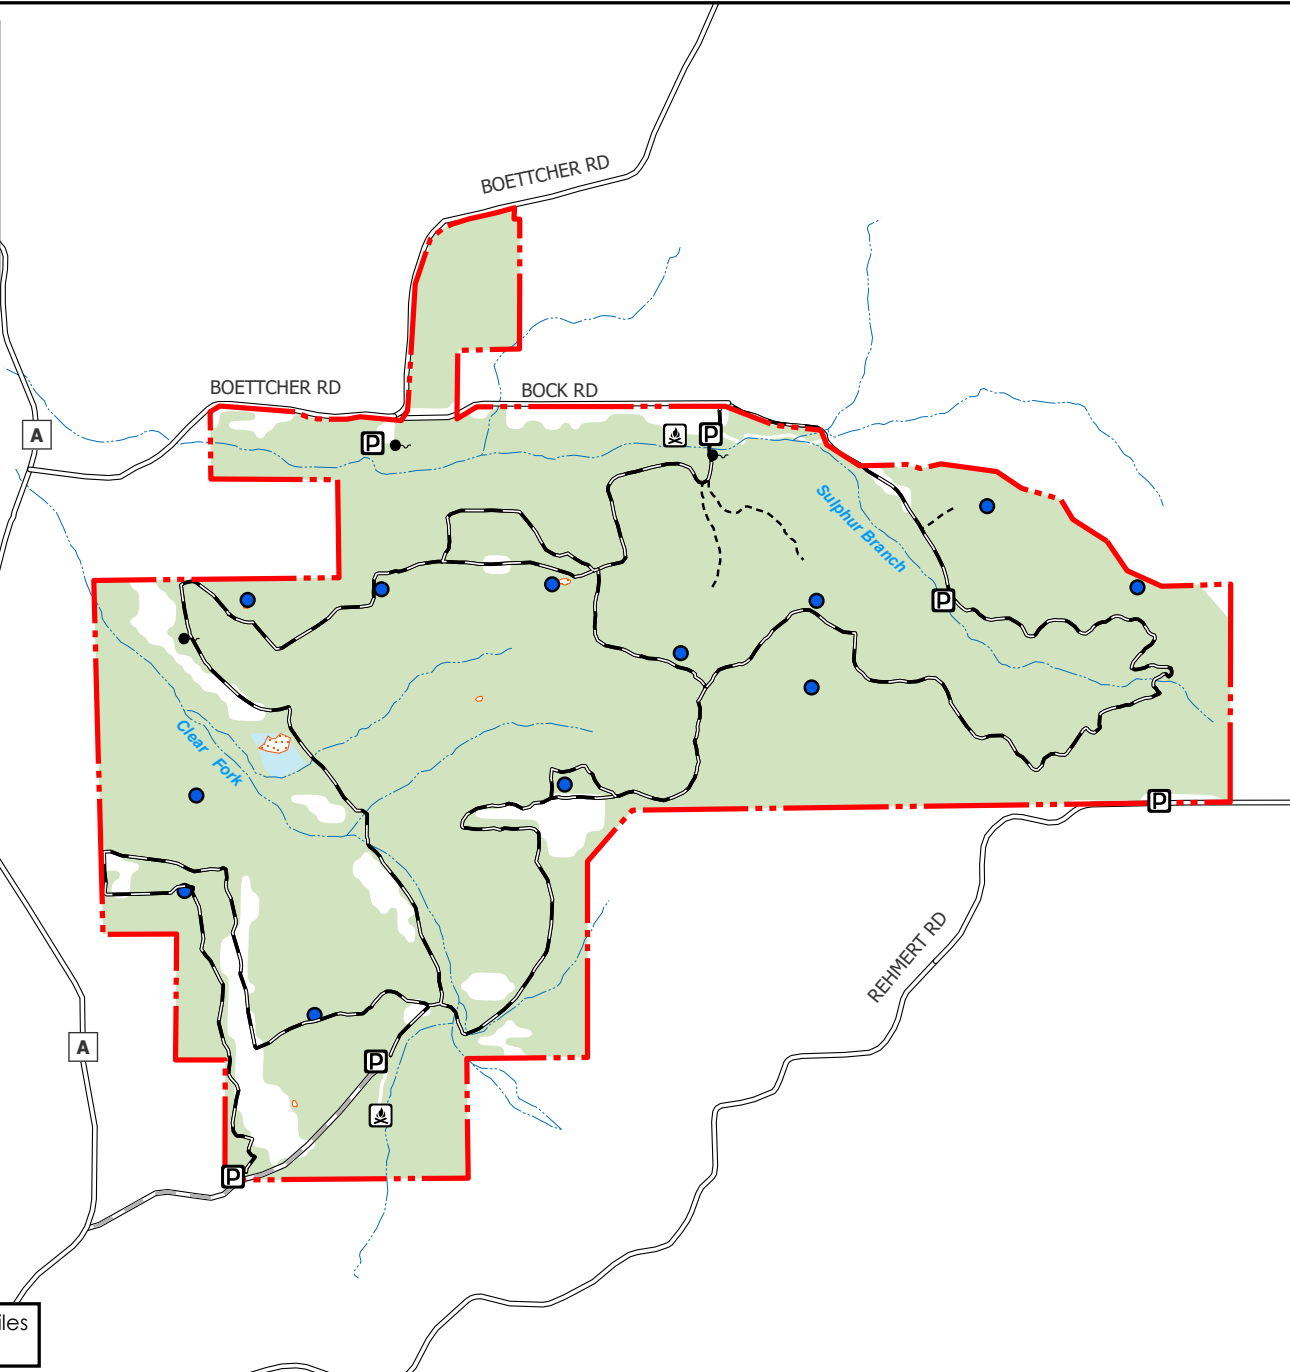

Canaan Conservation Area

Conservation Commission of the State of Missouri ©

Last Updated - 10/16/2023

Legend

- Spring
- Wildlife Water Hole
- P Parking Lot
- 🏕 Primitive Camping
- Streams selection
- Non-MDC Road
- MDC Improved Road
- - - MDC Service Road
- Hiking/Biking/Equestrian Trail
- 🟦 Fen
- 🟩 Wetland
- 🔴 MDC Land
- 🟢 Forest

MAP DISCLAIMER: Although all data in this map have been compiled by the Missouri Department of Conservation, no warranty, expressed or implied, is made by the department as to the accuracy of the data and related materials. The act of distribution shall not constitute any such warranty, and no responsibility is assumed by the department in the use of these data or related materials.