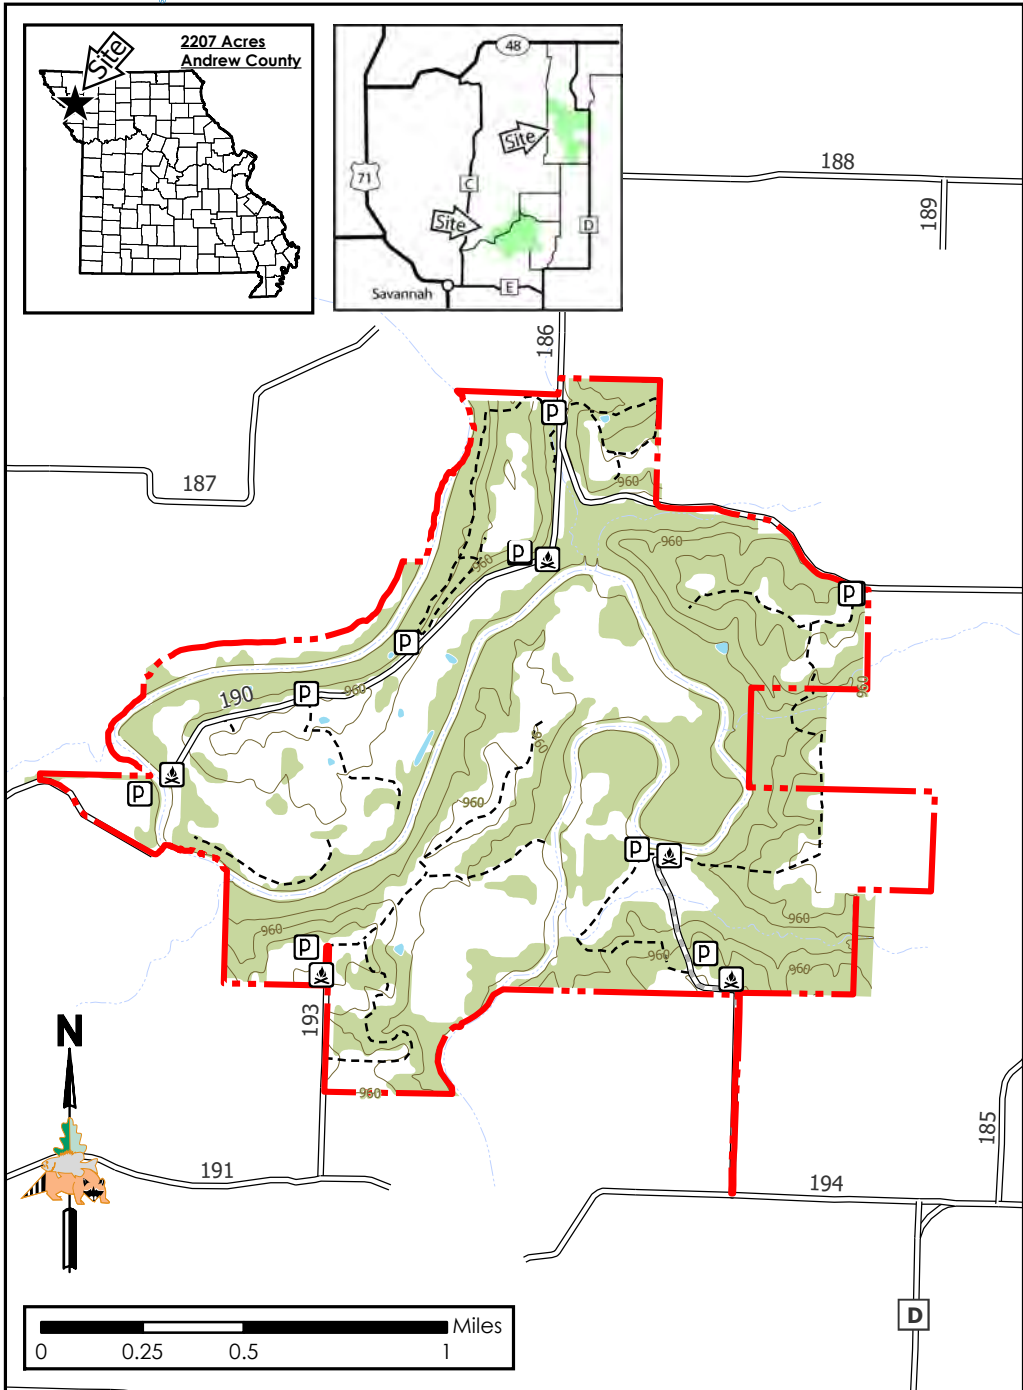

Happy Holler Lake Conservation Area

Conservation Commission of the State of Missouri ©

Last Updated - 8/2/2021

MAP DISCLAIMER: Although all data in this map have been compiled by the Missouri Department of Conservation, no warranty, expressed or implied, is made by the department as to the accuracy of the data and related materials. The act of distribution shall not constitute any such warranty, and no responsibility is assumed by the department in the use of these data or related materials.