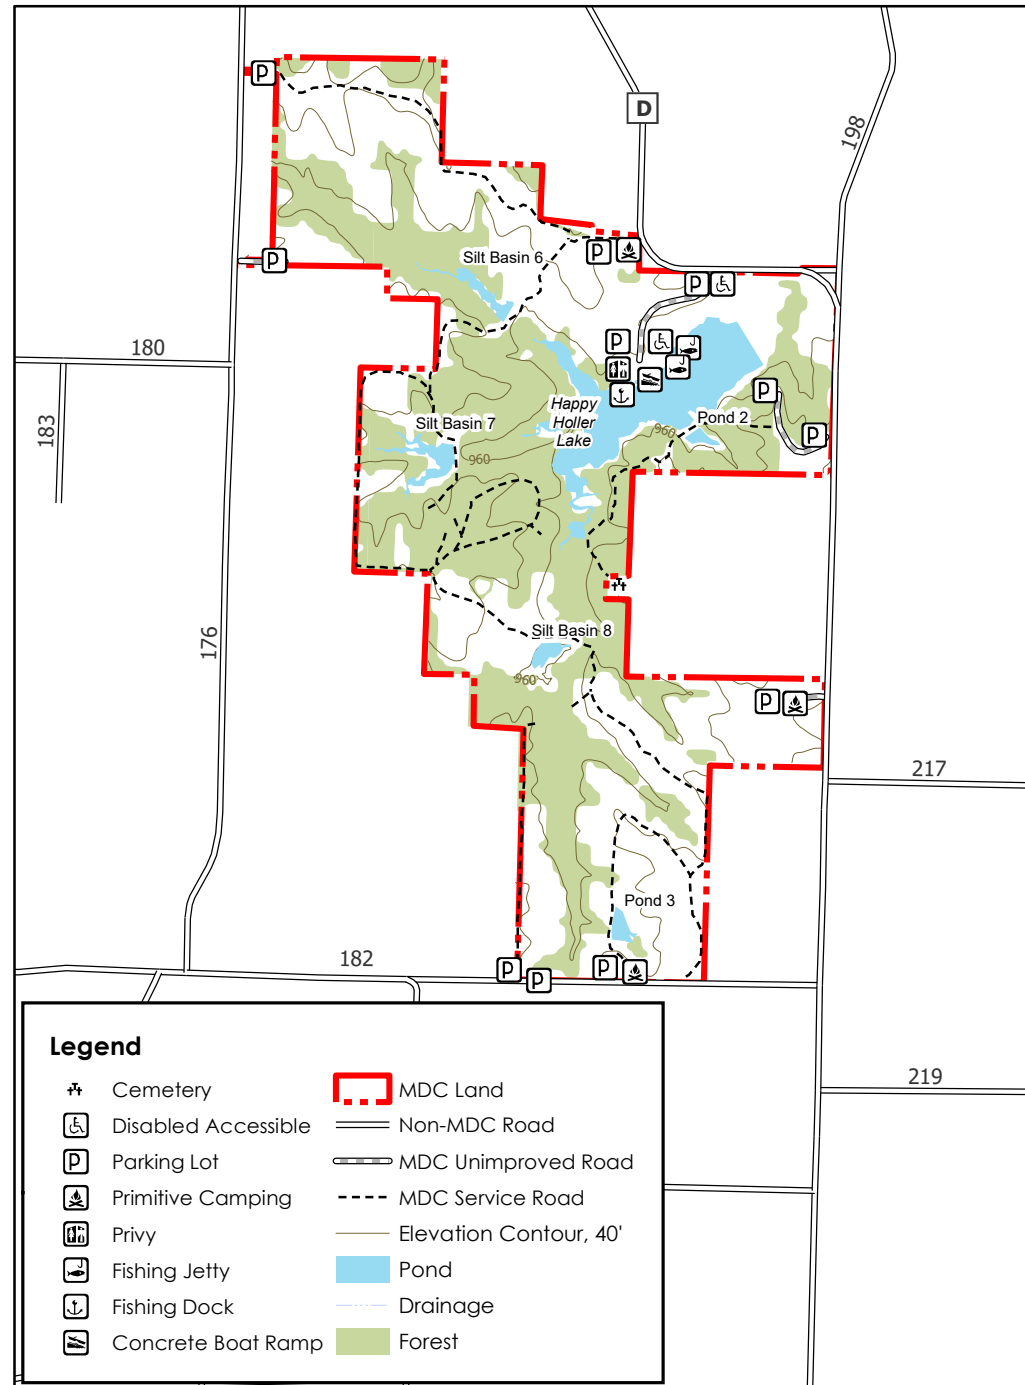

Happy Holler Lake Conservation Area

Conservation Commission of the State of Missouri ©

Last Updated - 8/2/2021

MAP DISCLAIMER: Although all data in this map have been compiled by the Missouri Department of Conservation, no warranty, expressed or implied, is made by the department as to the accuracy of the data and related materials. The act of distribution shall not constitute any such warranty, and no responsibility is assumed by the department in the use of these data or related materials.