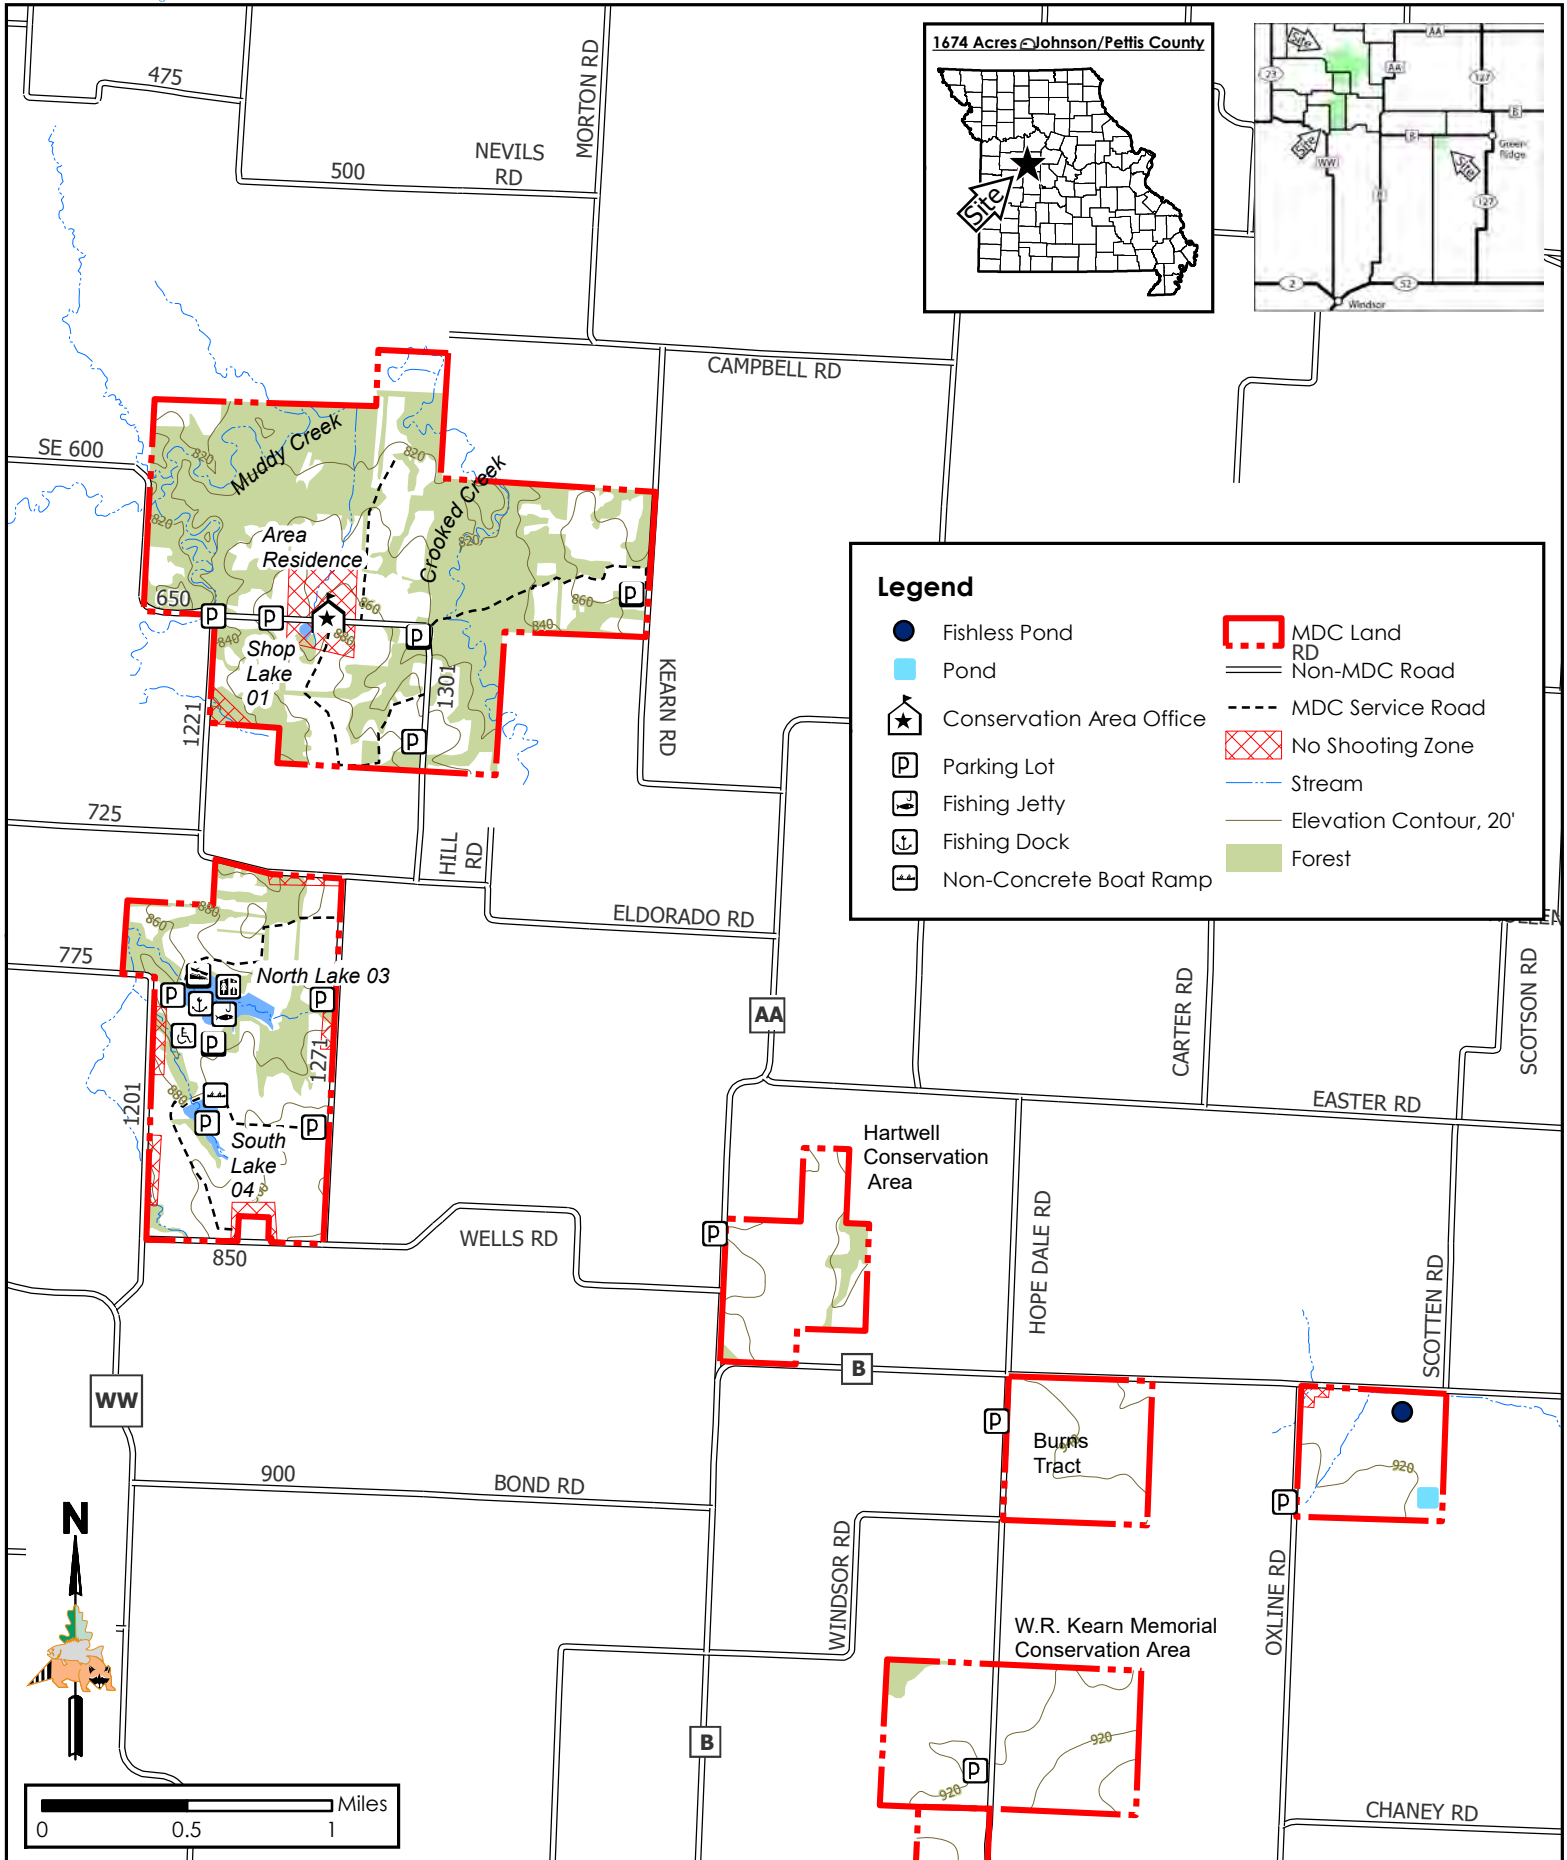

Kearn (J N Turkey) Memorial Wildlife Area

Conservation Commission of the State of Missouri ©

Last Updated - 8/27/2021

Legend

Fishless Pond	MDC Land
Pond	Non-MDC Road
Conservation Area Office	MDC Service Road
Parking Lot	No Shooting Zone
Fishing Jetty	Stream
Fishing Dock	Elevation Contour, 20'
Non-Concrete Boat Ramp	Forest

MAP DISCLAIMER: Although all data in this map have been compiled by the Missouri Department of Conservation, no warranty, expressed or implied, is made by the department as to the accuracy of the data and related materials. The act of distribution shall not constitute any such warranty, and no responsibility is assumed by the department in the use of these data or related materials.