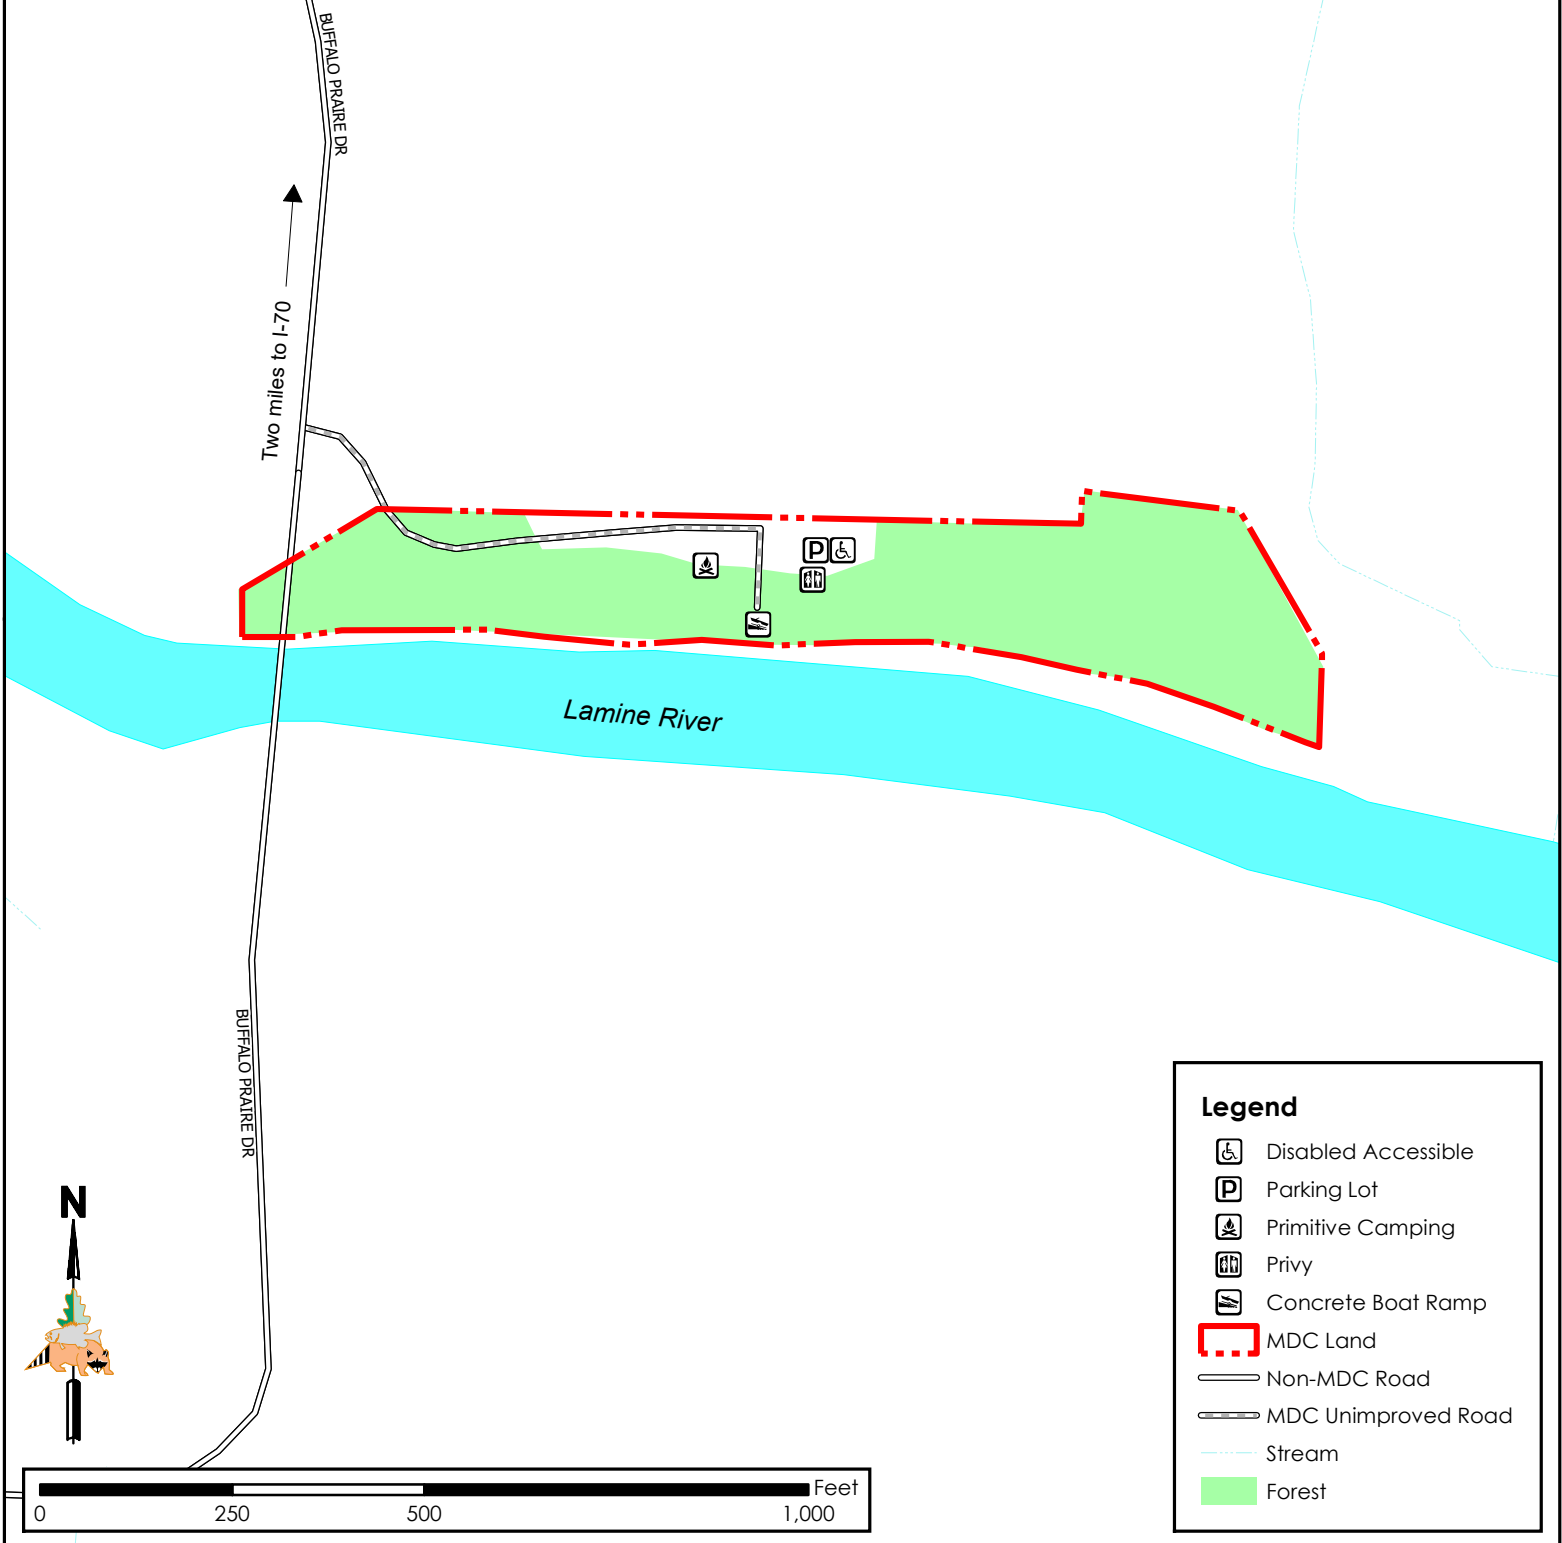

Roberts Bluff Access

Conservation Commission of the State of Missouri ©

Last Updated - 7/21/2021

Legend

- Disabled Accessible
- Parking Lot
- Primitive Camping
- Privy
- Concrete Boat Ramp
- MDC Land
- Non-MDC Road
- MDC Unimproved Road
- Stream
- Forest

MAP DISCLAIMER: Although all data in this map have been compiled by the Missouri Department of Conservation, no warranty, expressed or implied, is made by the department as to the accuracy of the data and related materials. The act of distribution shall not constitute any such warranty, and no responsibility is assumed by the department in the use of these data or related materials.