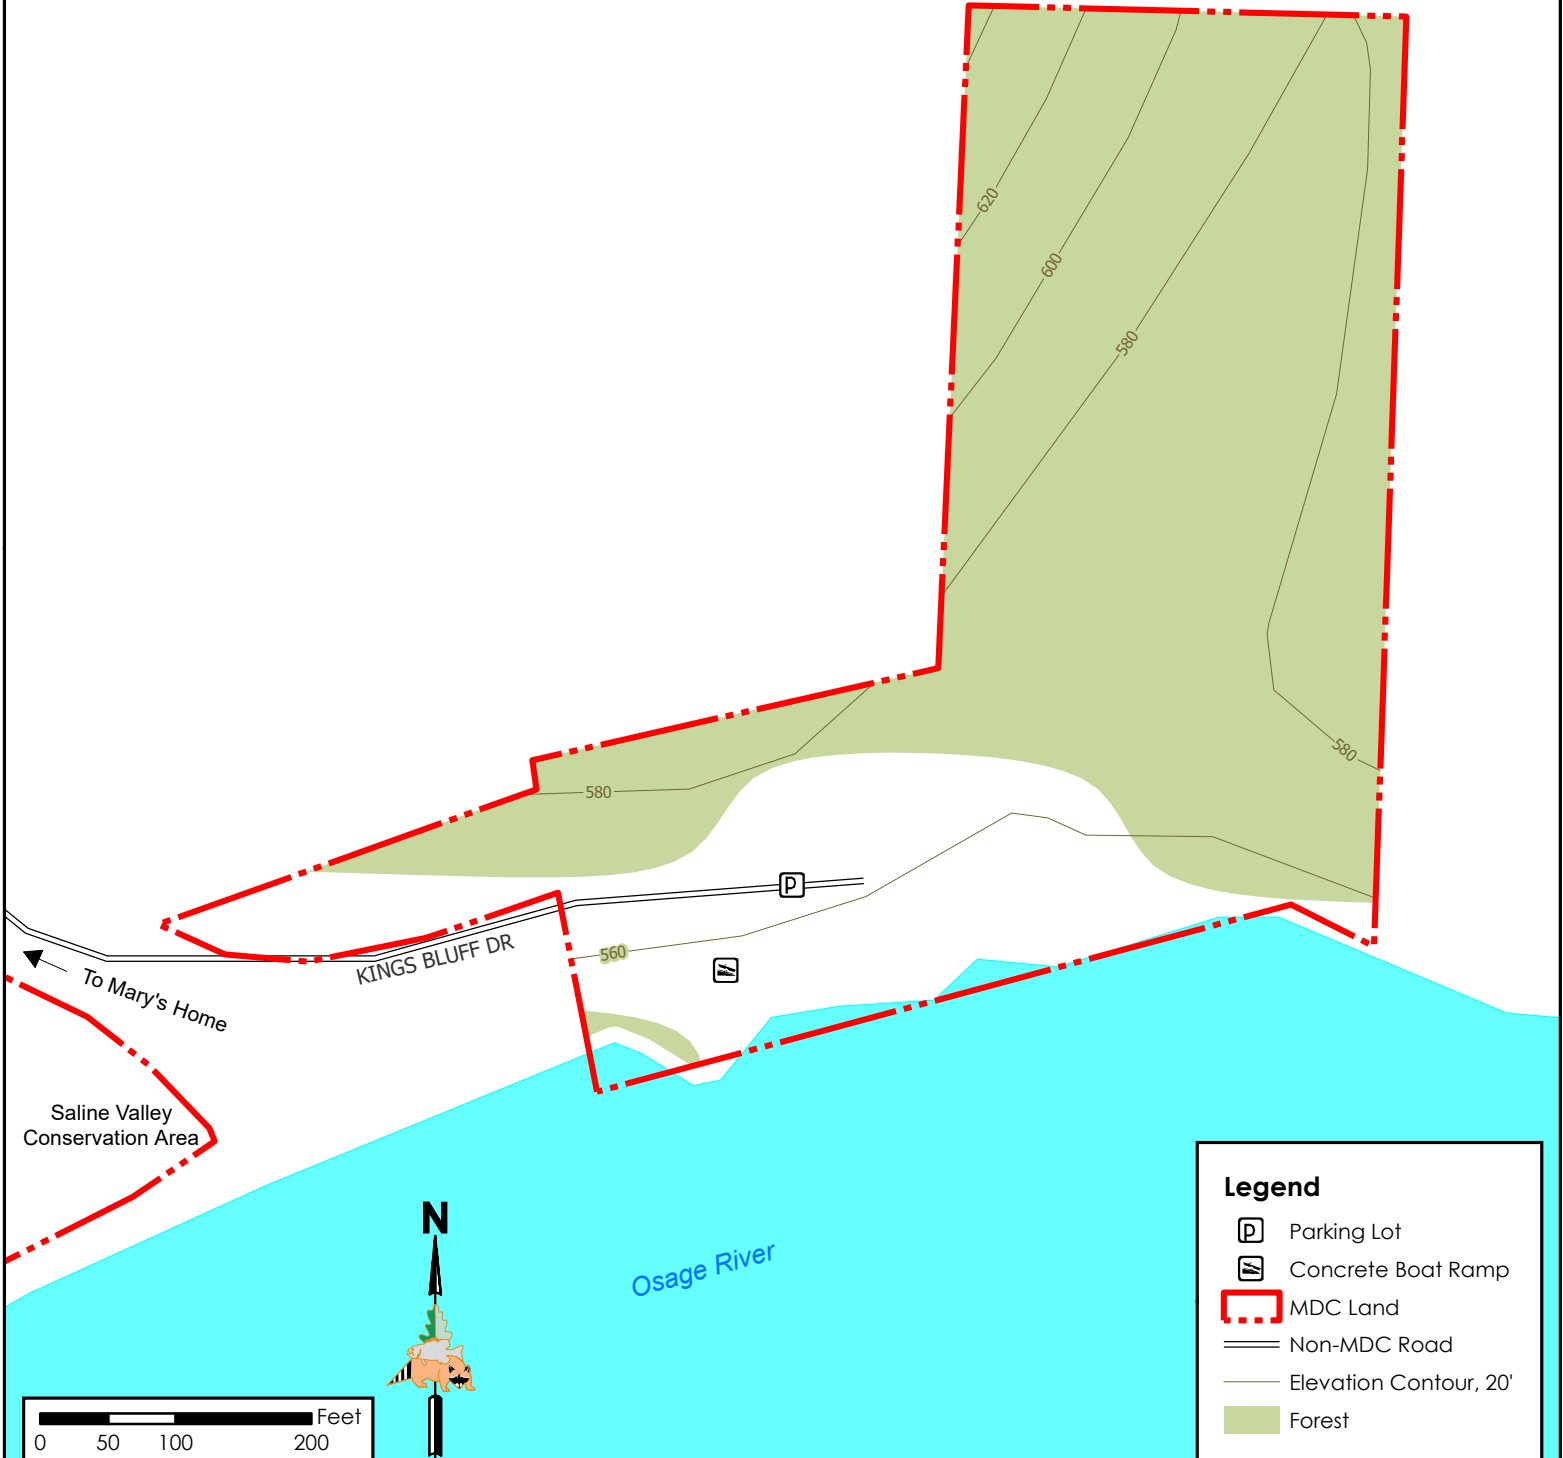

Kings Bluff Access

Conservation Commission of the State of Missouri ©

Last Updated - 8/16/2021

Legend

- Parking Lot
- Concrete Boat Ramp
- MDC Land
- Non-MDC Road
- Elevation Contour, 20'
- Forest

MAP DISCLAIMER: Although all data in this map have been compiled by the Missouri Department of Conservation, no warranty, expressed or implied, is made by the department as to the accuracy of the data and related materials. The act of distribution shall not constitute any such warranty, and no responsibility is assumed by the department in the use of these data or related materials.