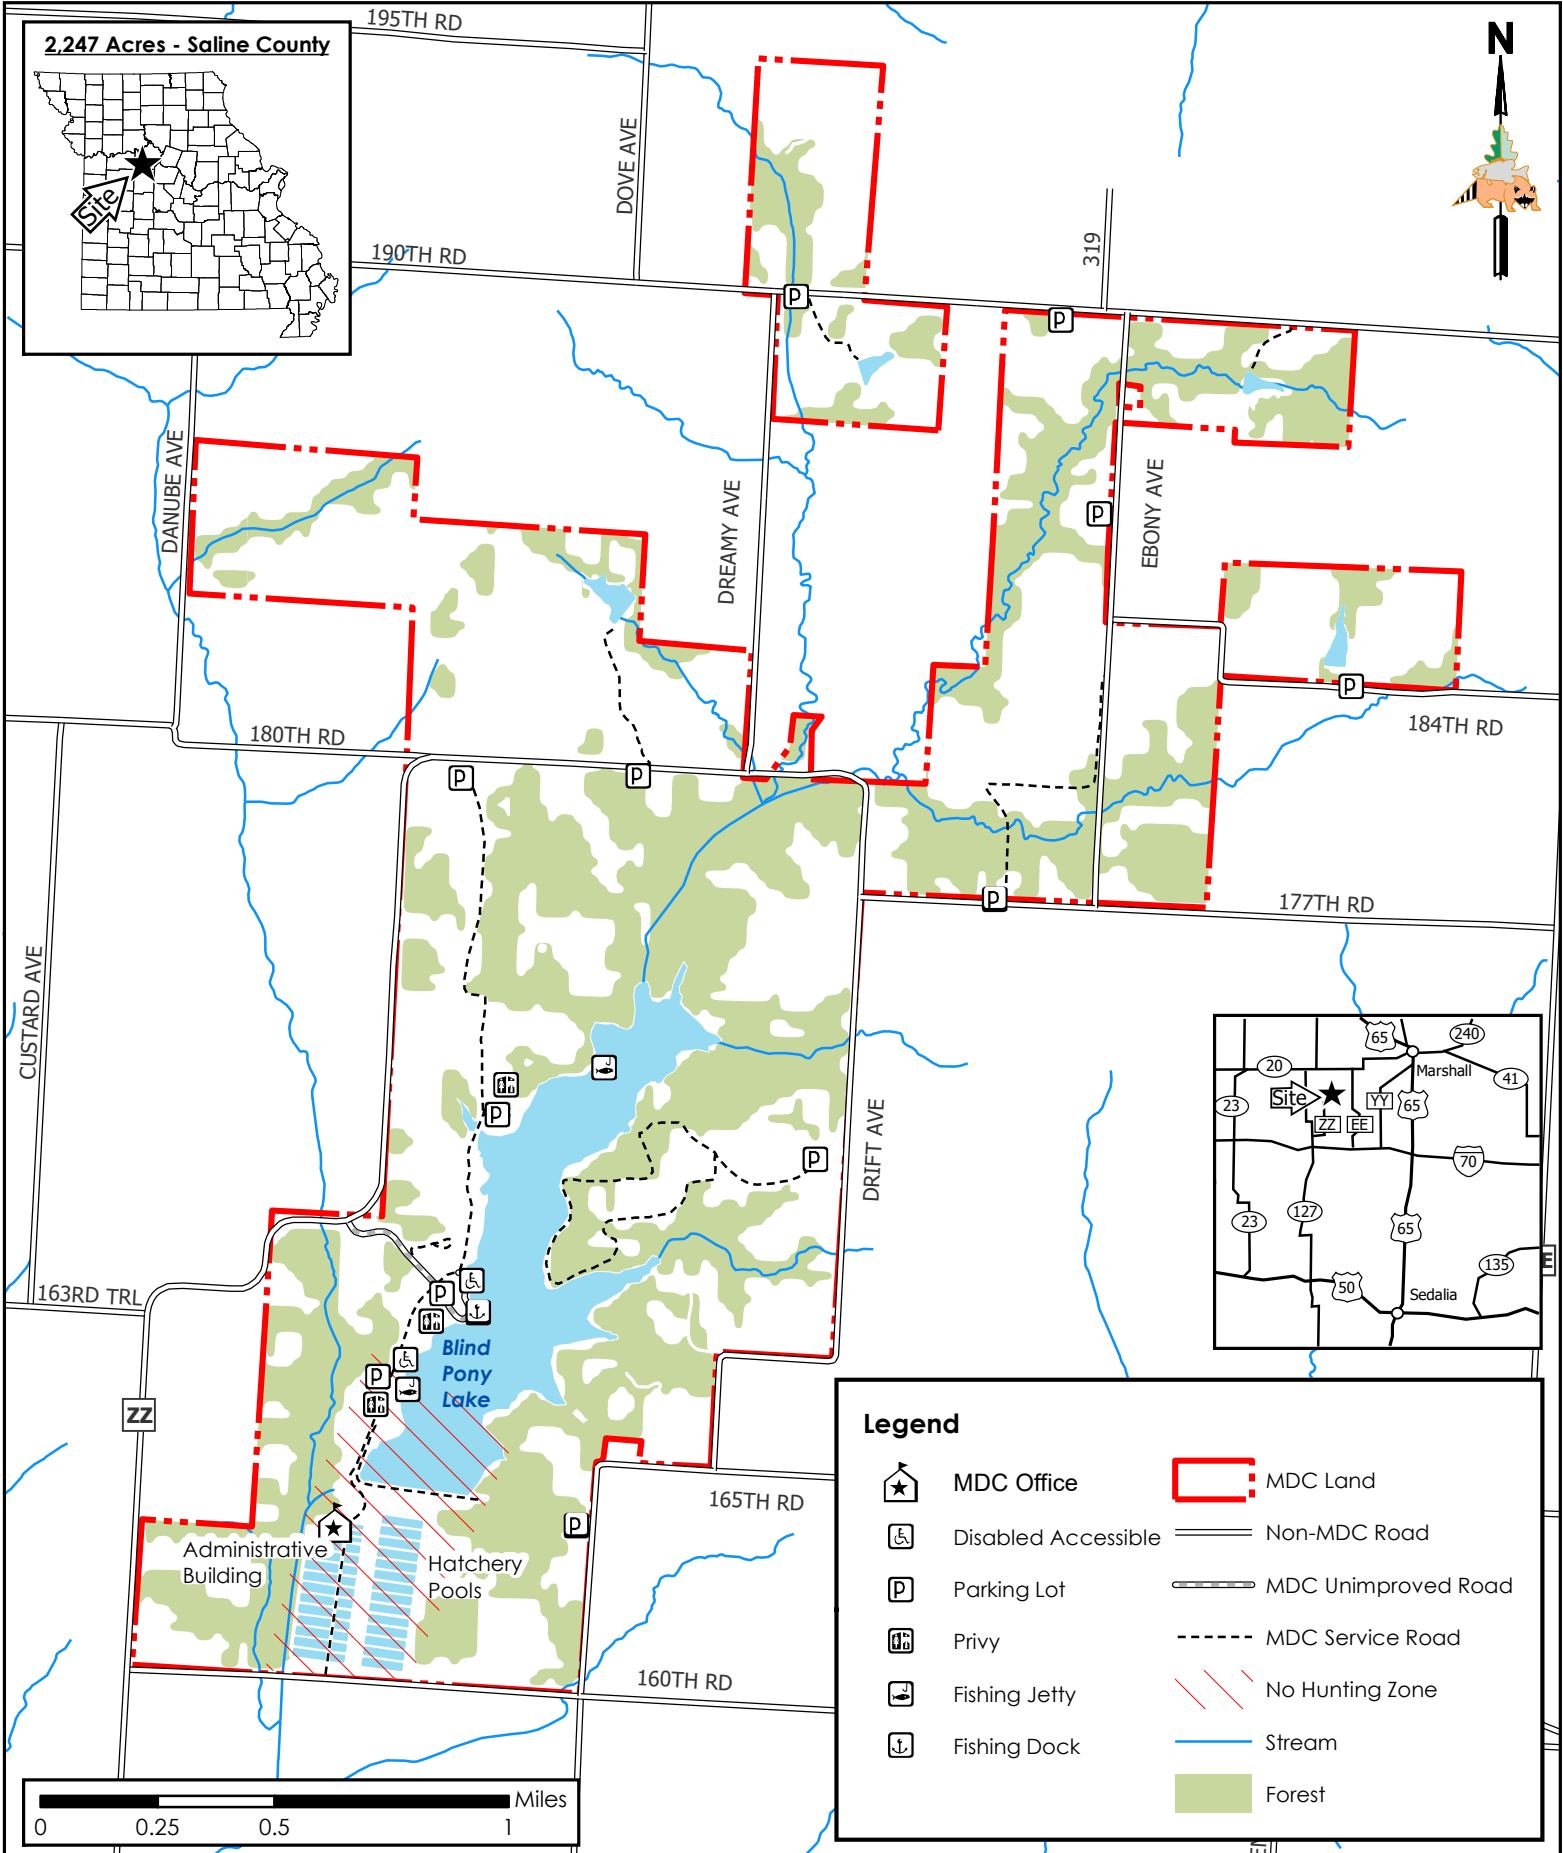

Blind Pony Lake Conservation Area

Conservation Commission of the State of Missouri ©

Last Updated - 9/30/2021

MAP DISCLAIMER: Although all data in this map have been compiled by the Missouri Department of Conservation, no warranty, expressed or implied, is made by the department as to the accuracy of the data and related materials. The act of distribution shall not constitute any such warranty, and no responsibility is assumed by the department in the use of these data or related materials.