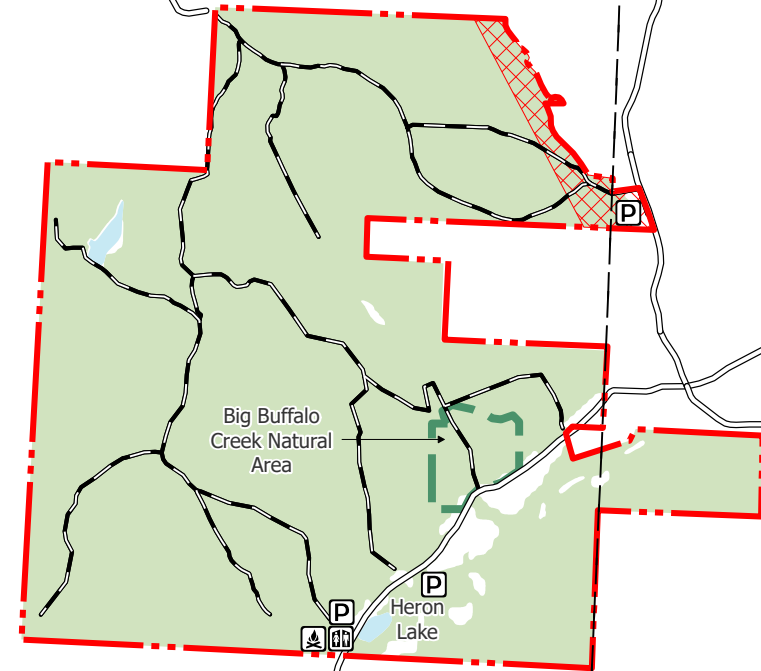

Big Buffalo Creek Conservation Area

Conservation Commission of the State of Missouri ©

Last Updated - 10/2/2023

3,611 Acres - Benton, Morgan County

BENTON COUNTY MORGAN COUNTY

BIG BUFFALO RD

BEECHNUT RD

Legend

- Parking Lot
- Primitive Camping
- Privy
- Hiking/Biking/Equestrian Trail
- Non-MDC Road
- MDC Land
- County
- Natural Area
- No Shooting Zone
- Waterbody
- Forest

MAP DISCLAIMER: Although all data in this map have been compiled by the Missouri Department of Conservation, no warranty, expressed or implied, is made by the department as to the accuracy of the data and related materials. The act of distribution shall not constitute any such warranty, and no responsibility is assumed by the department in the use of these data or related materials.