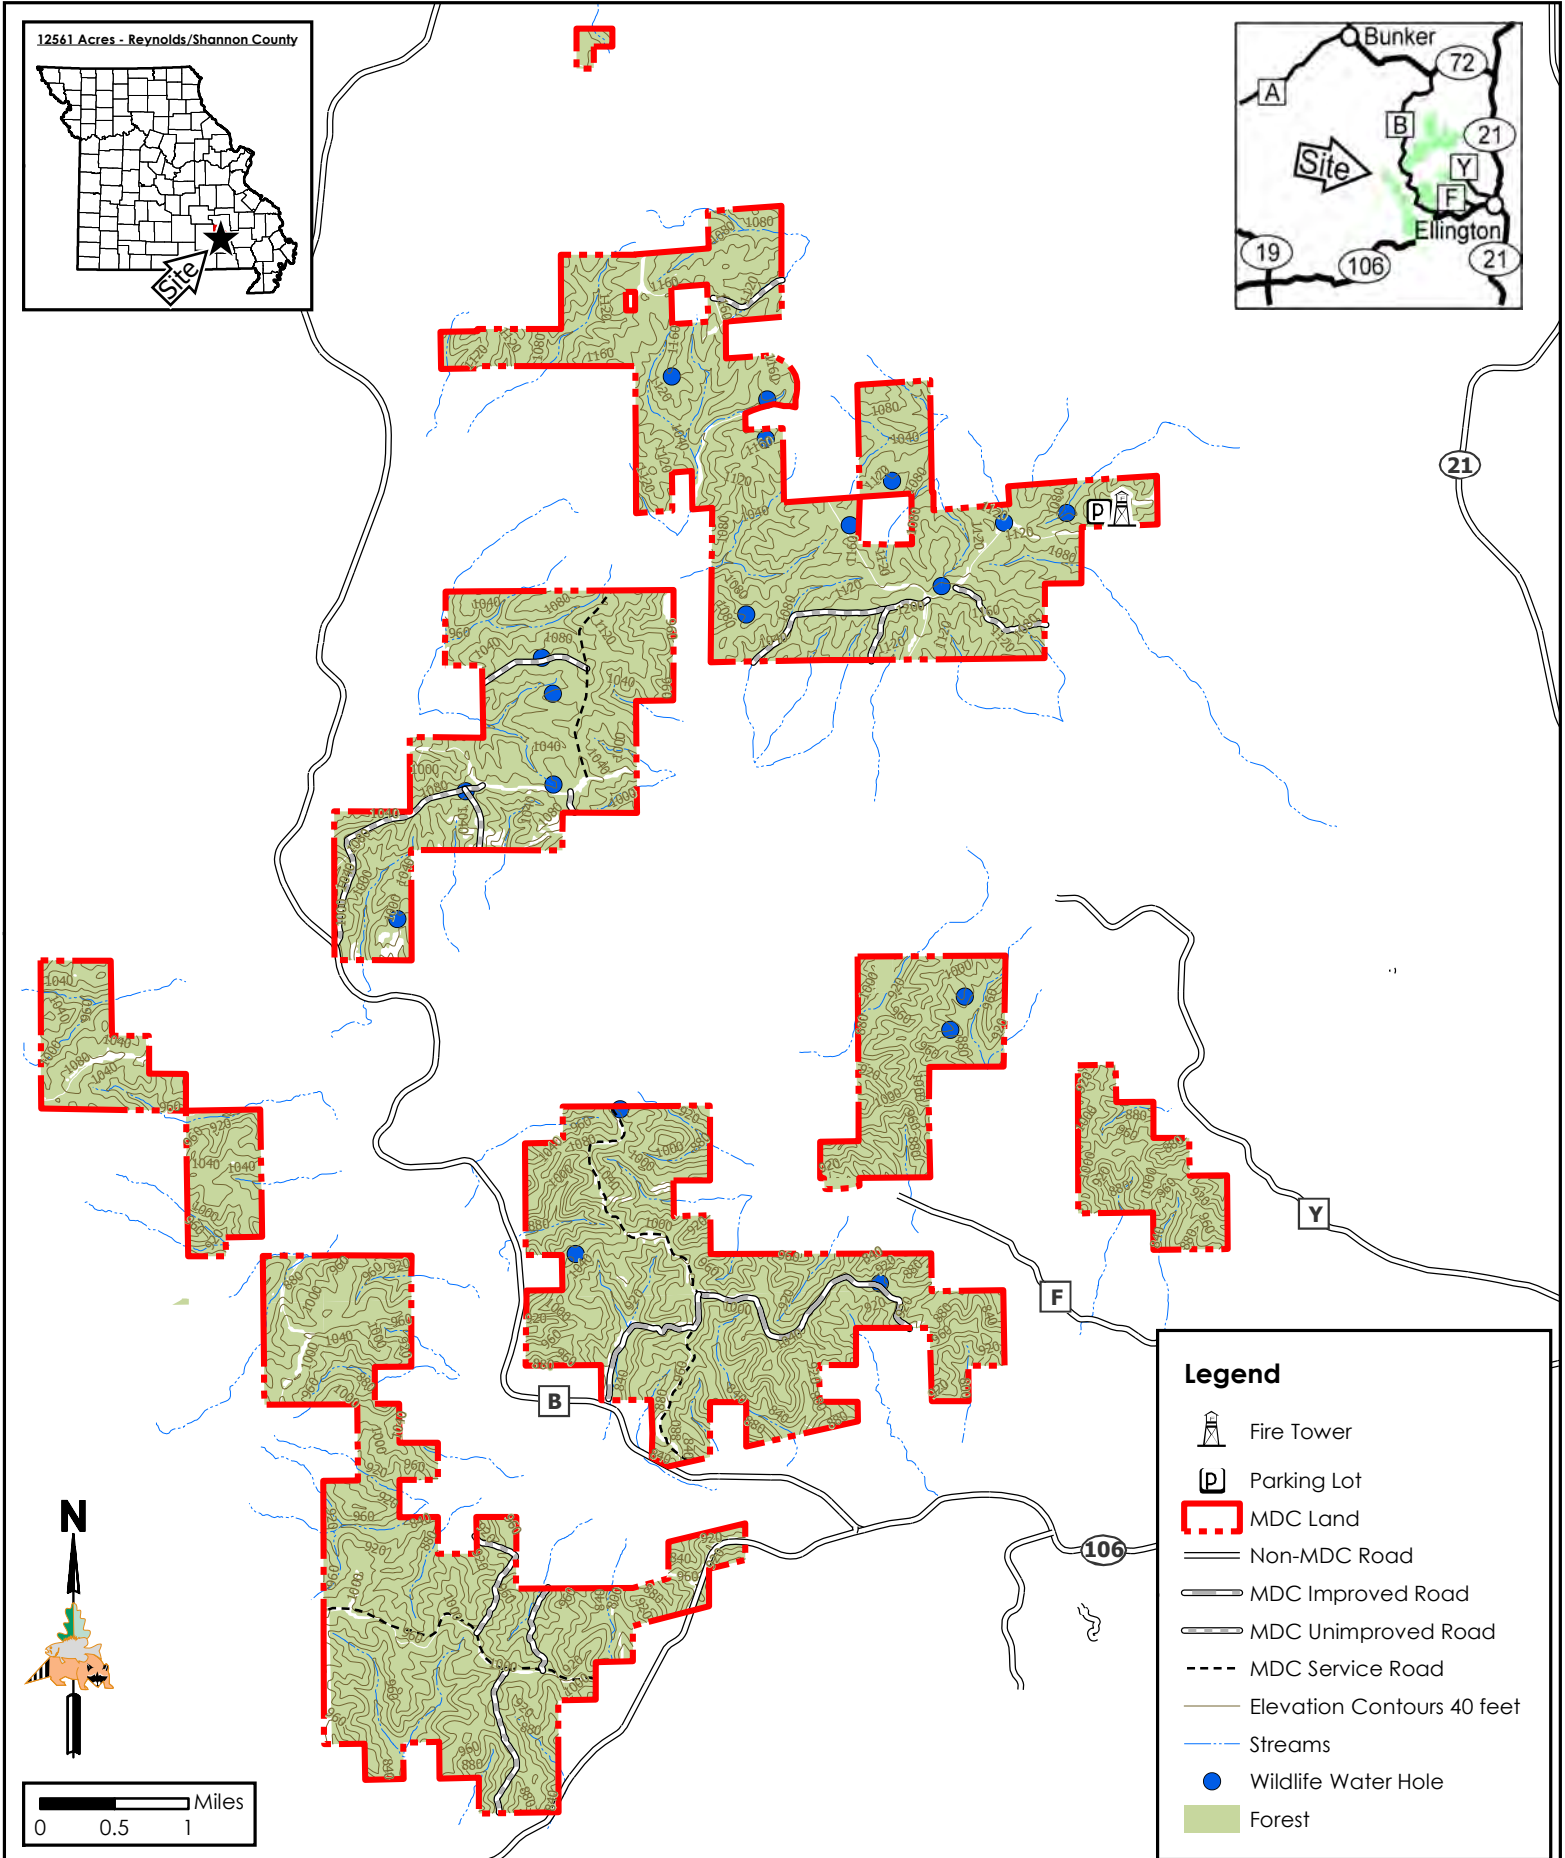

# Logan Creek Conservation Area

Conservation Commission of the State of Missouri ©

Last Updated - 9/28/2021

12561 Acres - Reynolds/Shannon County

### Legend

- Fire Tower
- Parking Lot
- MDC Land
- Non-MDC Road
- MDC Improved Road
- MDC Unimproved Road
- MDC Service Road
- Elevation Contours 40 feet
- Streams
- Wildlife Water Hole
- Forest

MAP DISCLAIMER: Although all data in this map have been compiled by the Missouri Department of Conservation, no warranty, expressed or implied, is made by the department as to the accuracy of the data and related materials. The act of distribution shall not constitute any such warranty, and no responsibility is assumed by the department in the use of these data or related materials.