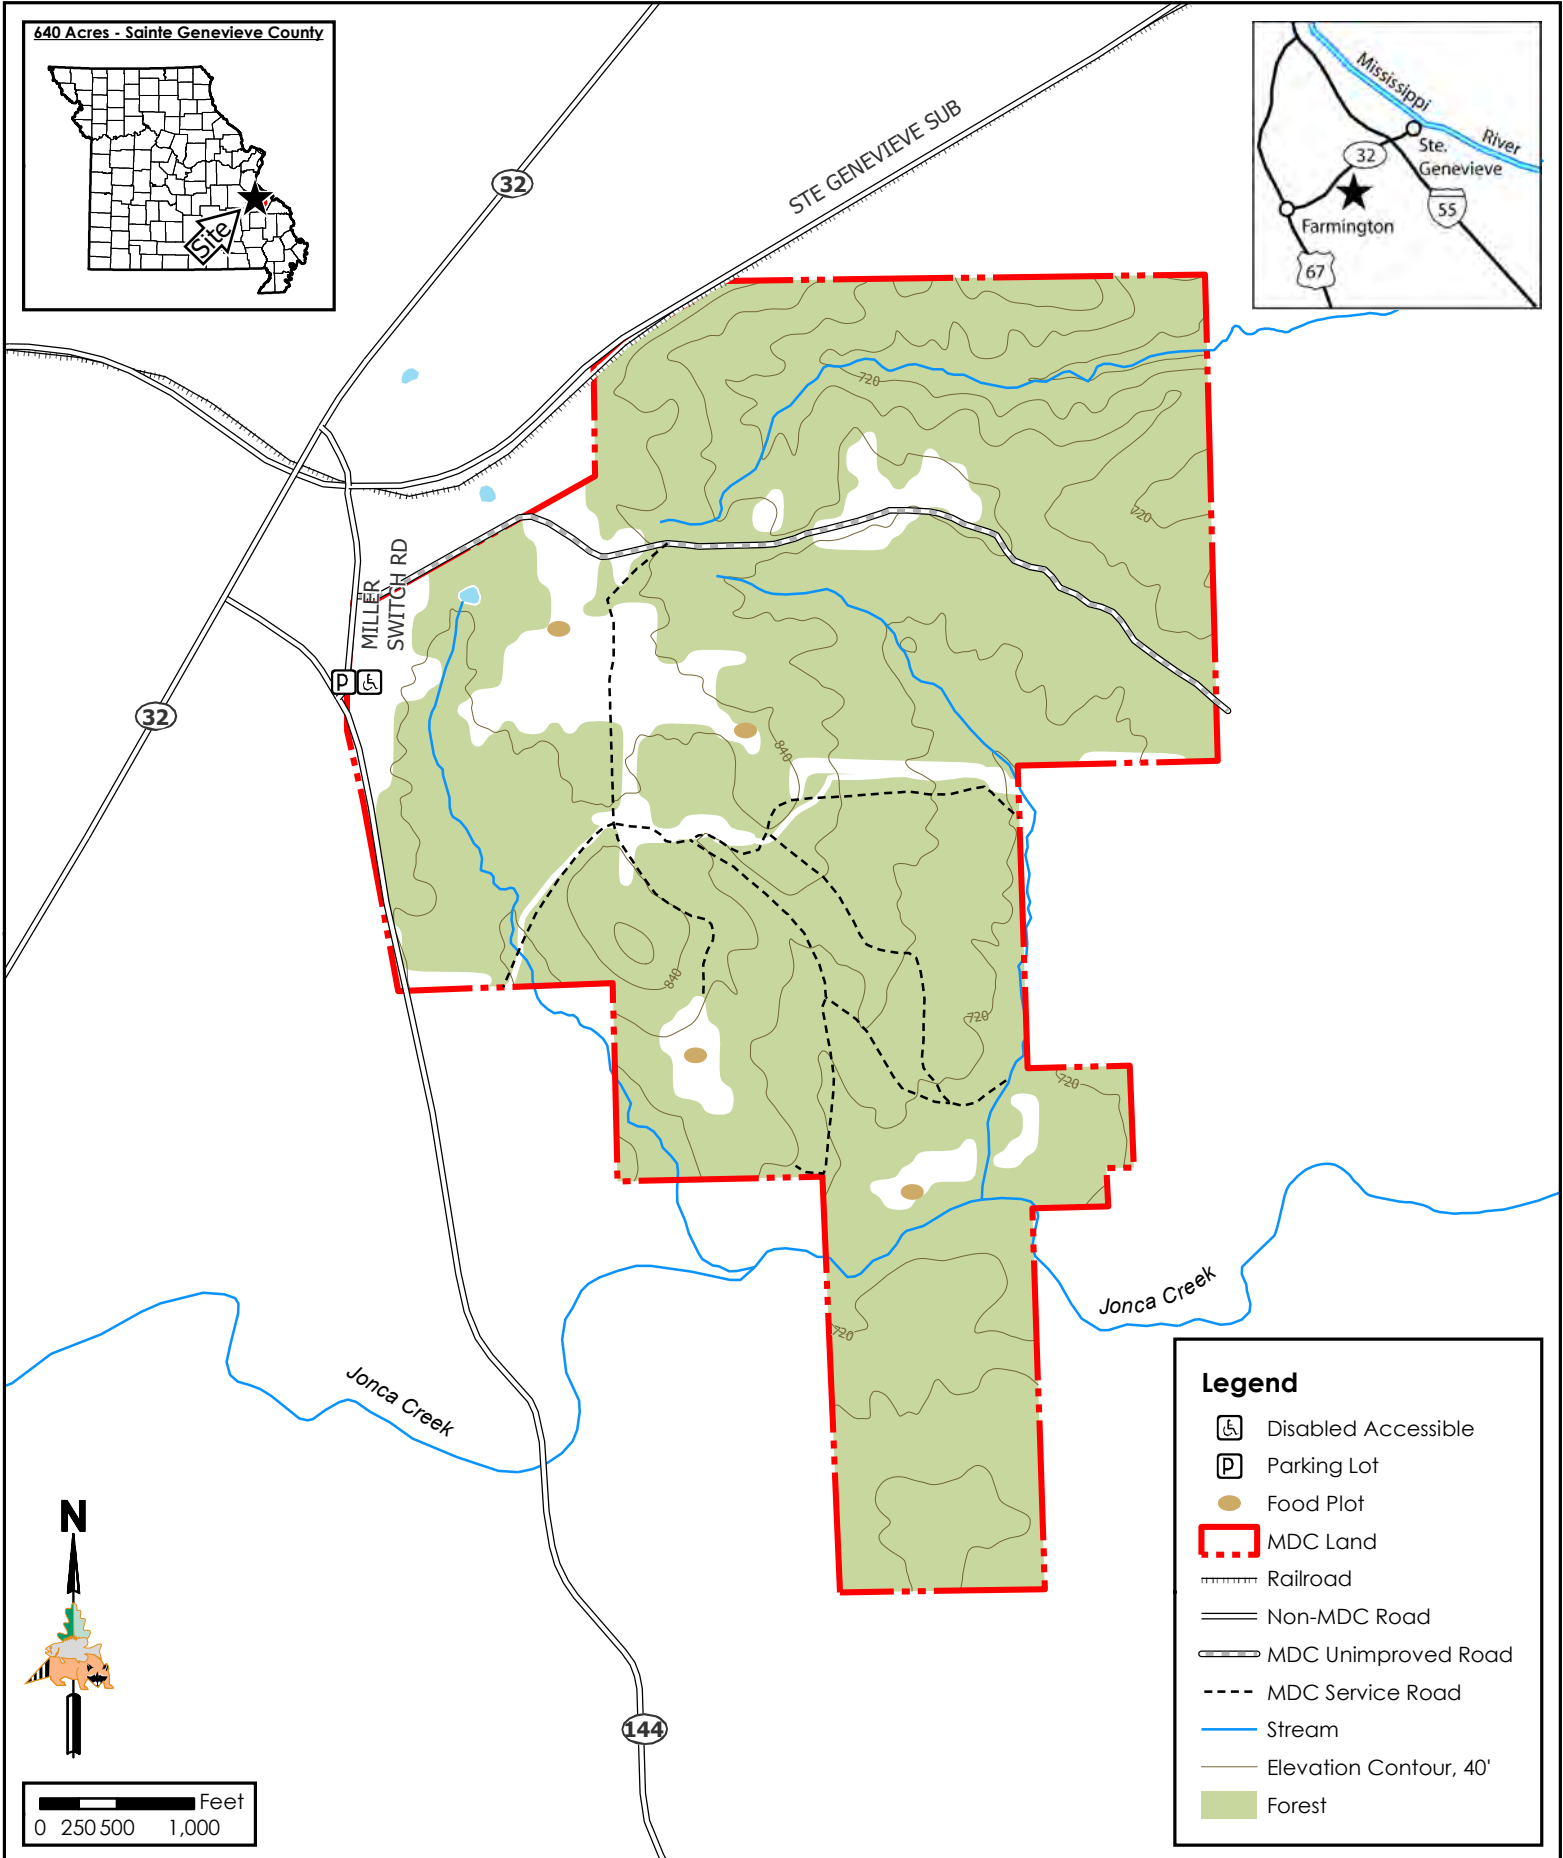

Horton Farm Conservation Area

Conservation Commission of the State of Missouri ©

Last Updated - 7/20/2021

Legend

- Disabled Accessible
- Parking Lot
- Food Plot
- MDC Land
- Railroad
- Non-MDC Road
- MDC Unimproved Road
- MDC Service Road
- Stream
- Elevation Contour, 40'
- Forest

Feet
0 250 500 1,000

MAP DISCLAIMER: Although all data in this map have been compiled by the Missouri Department of Conservation, no warranty, expressed or implied, is made by the department as to the accuracy of the data and related materials. The act of distribution shall not constitute any such warranty, and no responsibility is assumed by the department in the use of these data or related materials.