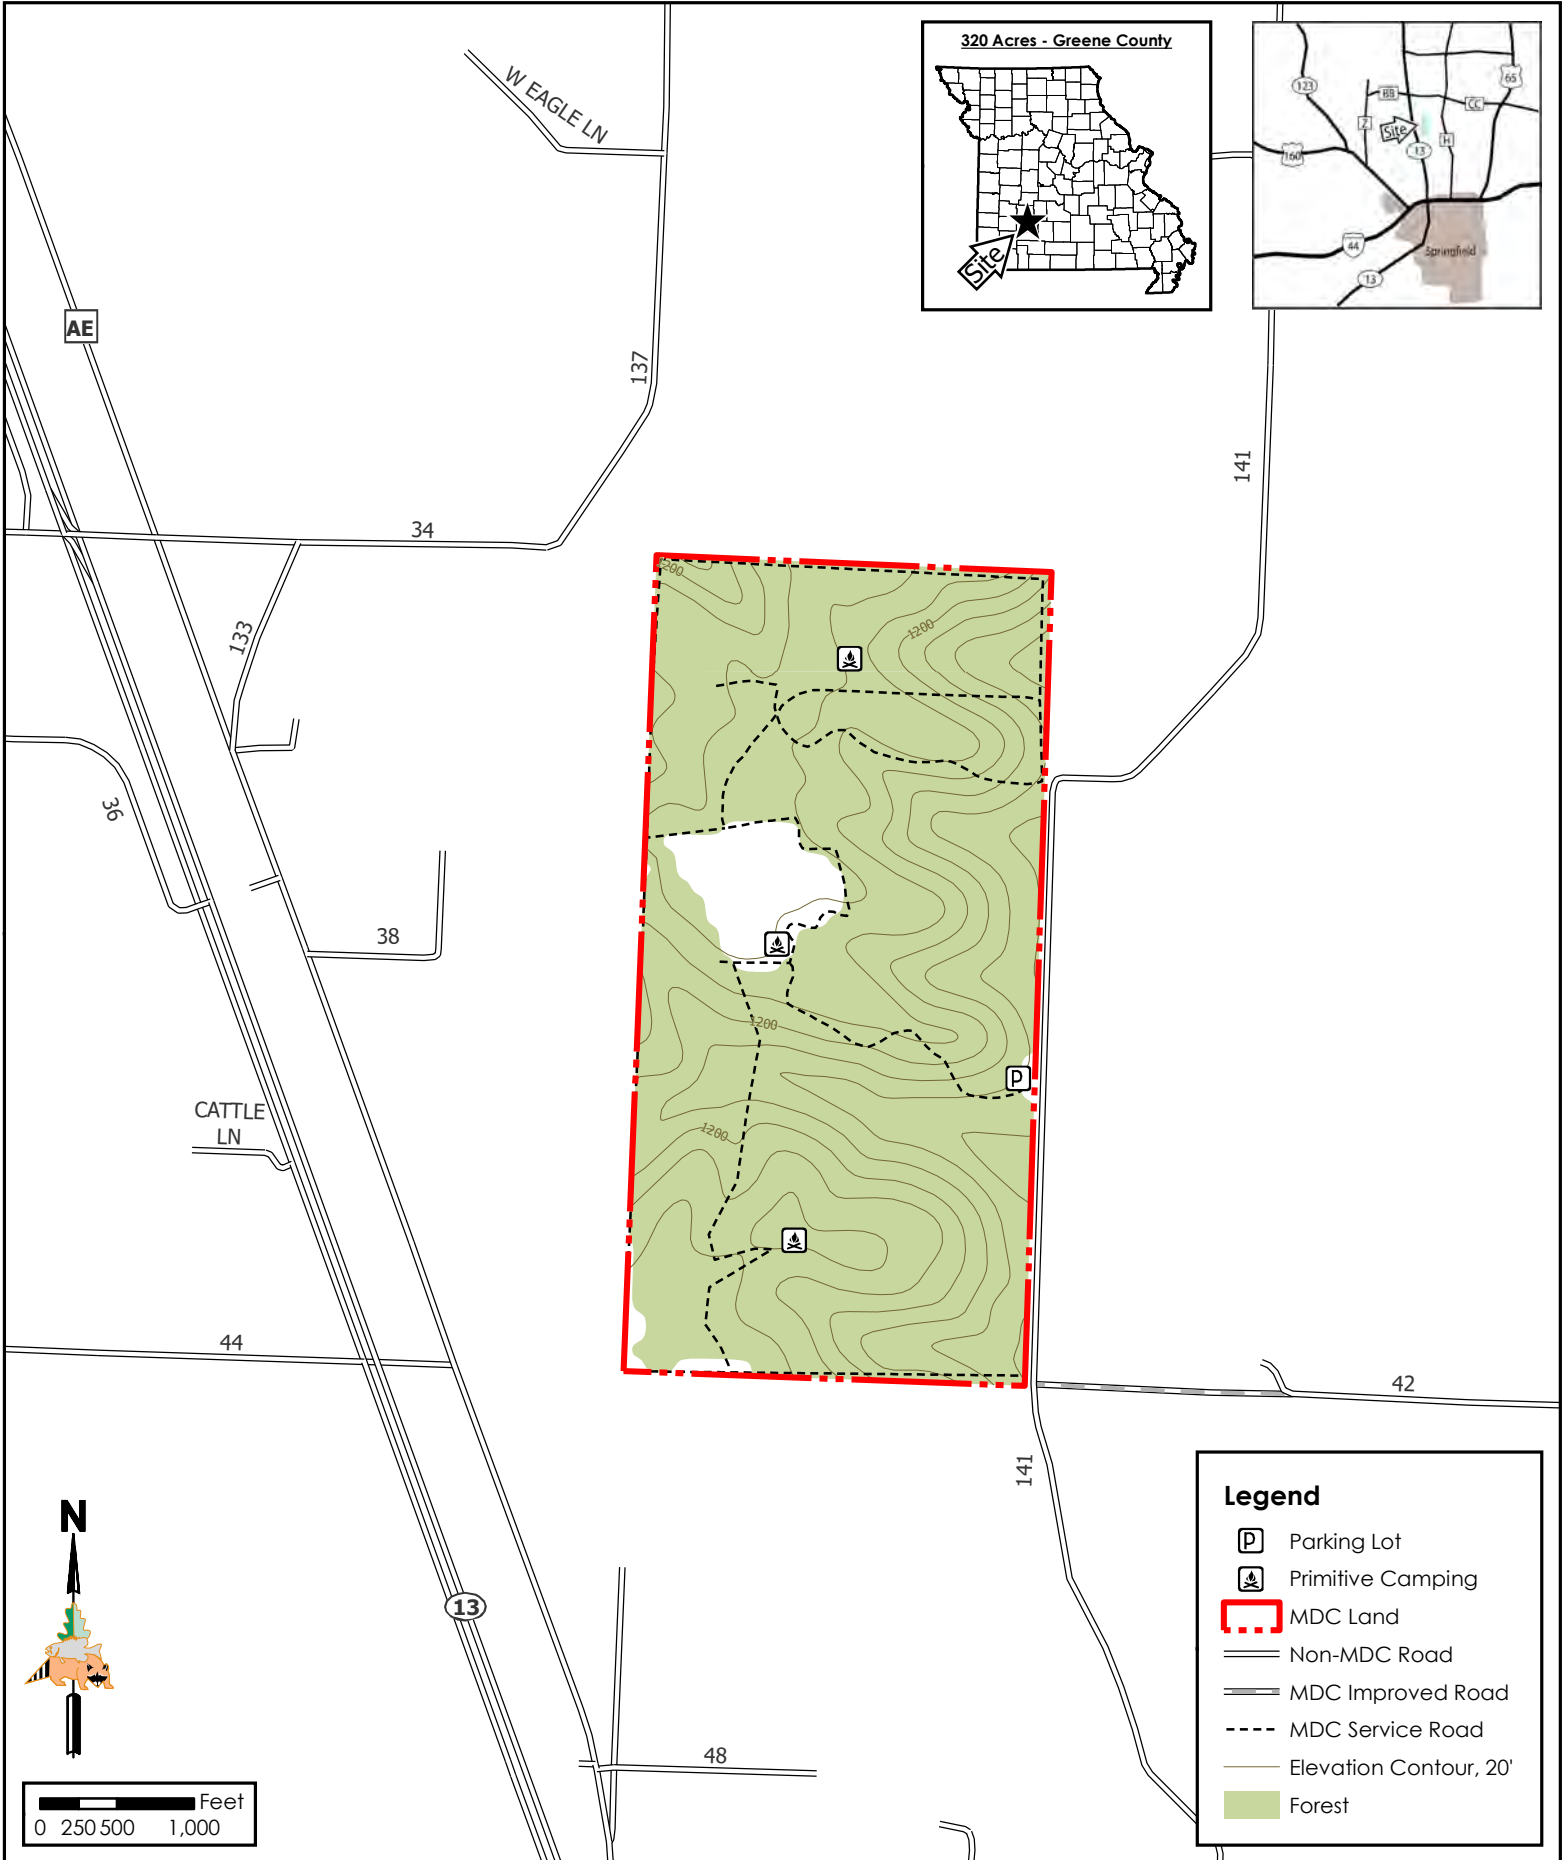

Dale Sare Conservation Area

Conservation Commission of the State of Missouri ©

Last Updated - 9/28/2021

N

0 250 500 1,000 Feet

Legend

- Parking Lot
- Primitive Camping
- MDC Land
- Non-MDC Road
- MDC Improved Road
- MDC Service Road
- Elevation Contour, 20'
- Forest

MAP DISCLAIMER: Although all data in this map have been compiled by the Missouri Department of Conservation, no warranty, expressed or implied, is made by the department as to the accuracy of the data and related materials. The act of distribution shall not constitute any such warranty, and no responsibility is assumed by the department in the use of these data or related materials.