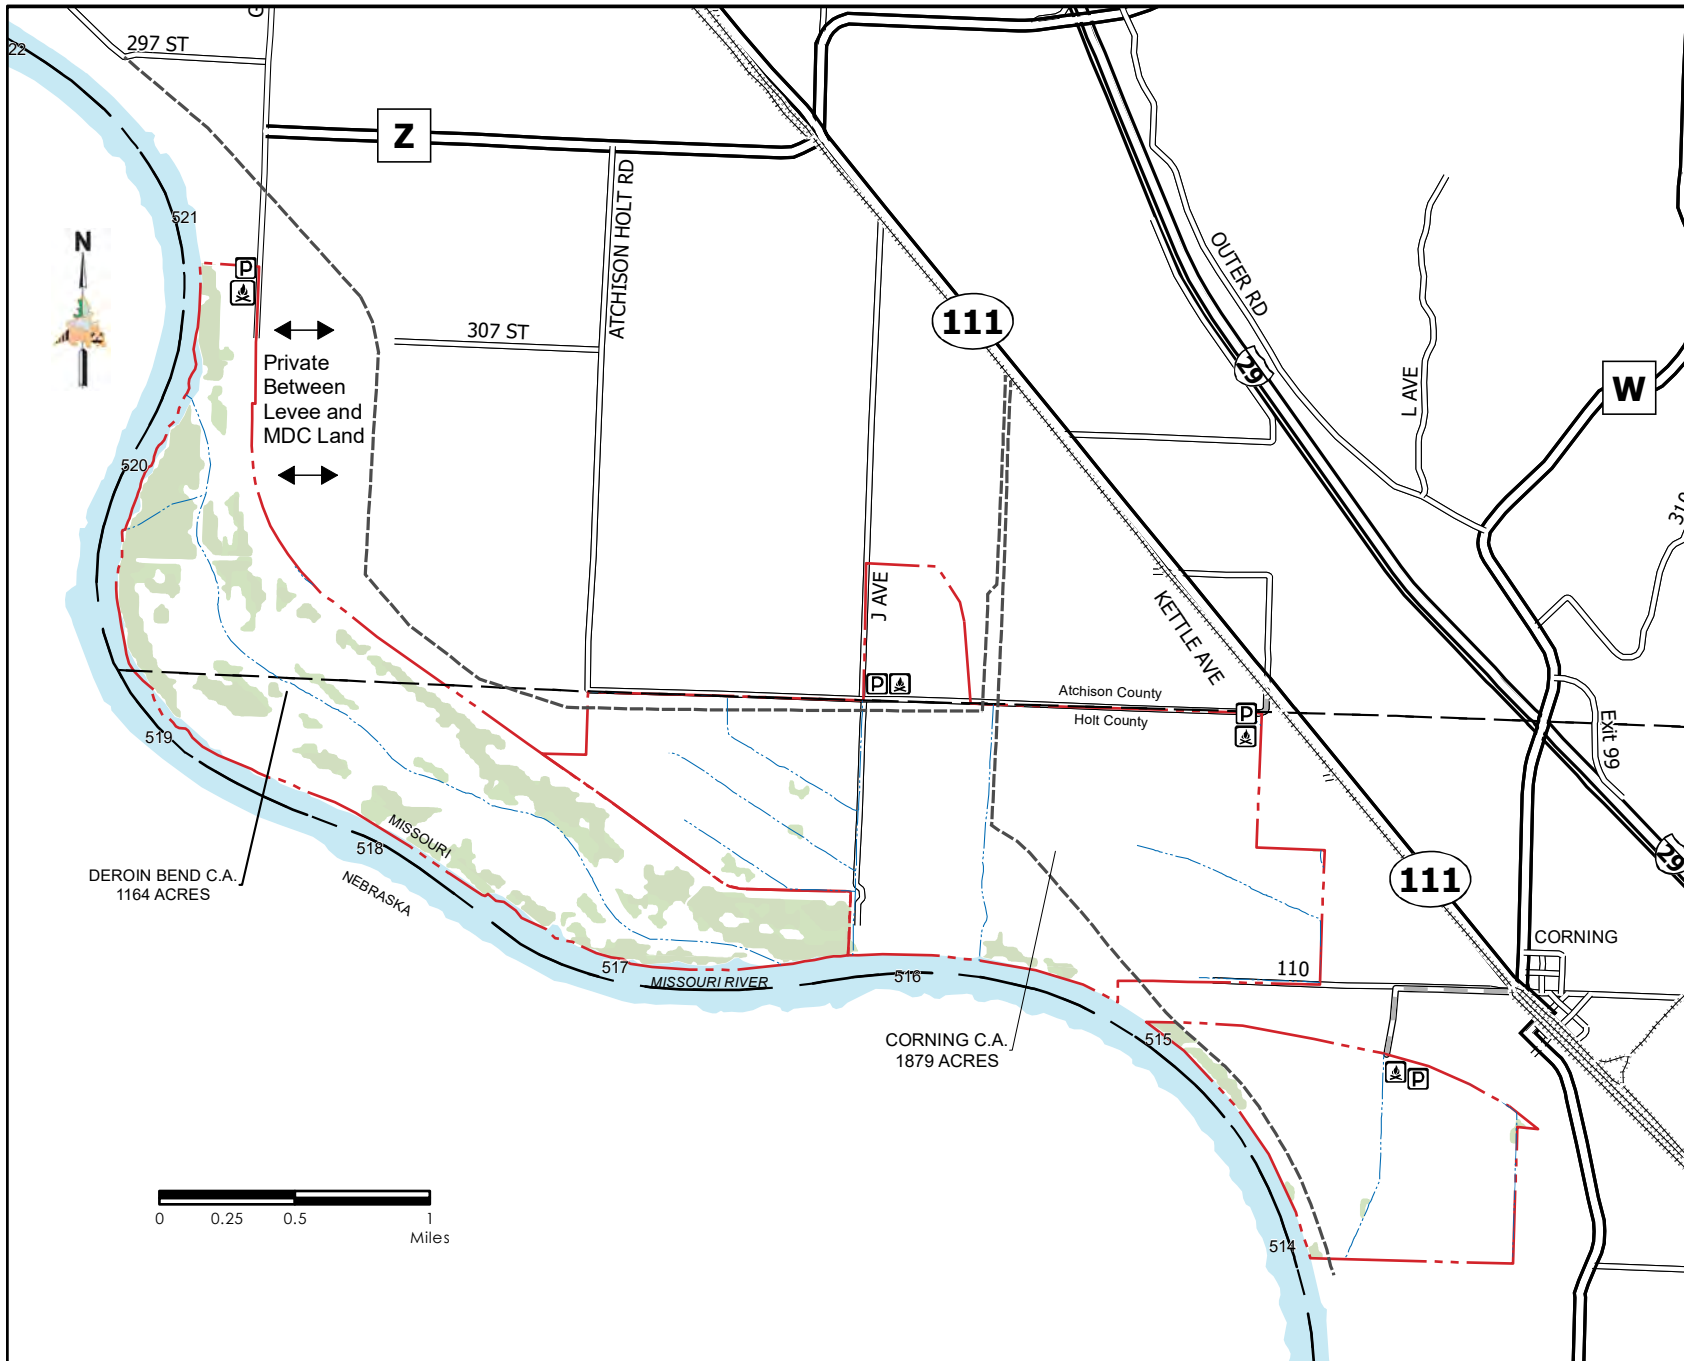

Deroin Bend and Corning Conservation Area

Atchison & Holt County - 1164 Acres - Conservation Commission of the State of Missouri - 8/10/2023

Legend

- Parking Lot
- Primitive Camping
- MDC Improved Road
- MDC Service Road
- Levee
- Stream
- Non MDC Road
- MDC Lands
- Water
- Forest

MAP DISCLAIMER: Although all data in this map have been compiled by the Missouri Department of Conservation, no warranty, expressed or implied, is made by the department as to the accuracy of the data and related materials. The act of distribution shall not constitute any such warranty, and no responsibility is assumed by the department in the use of these data or related materials.