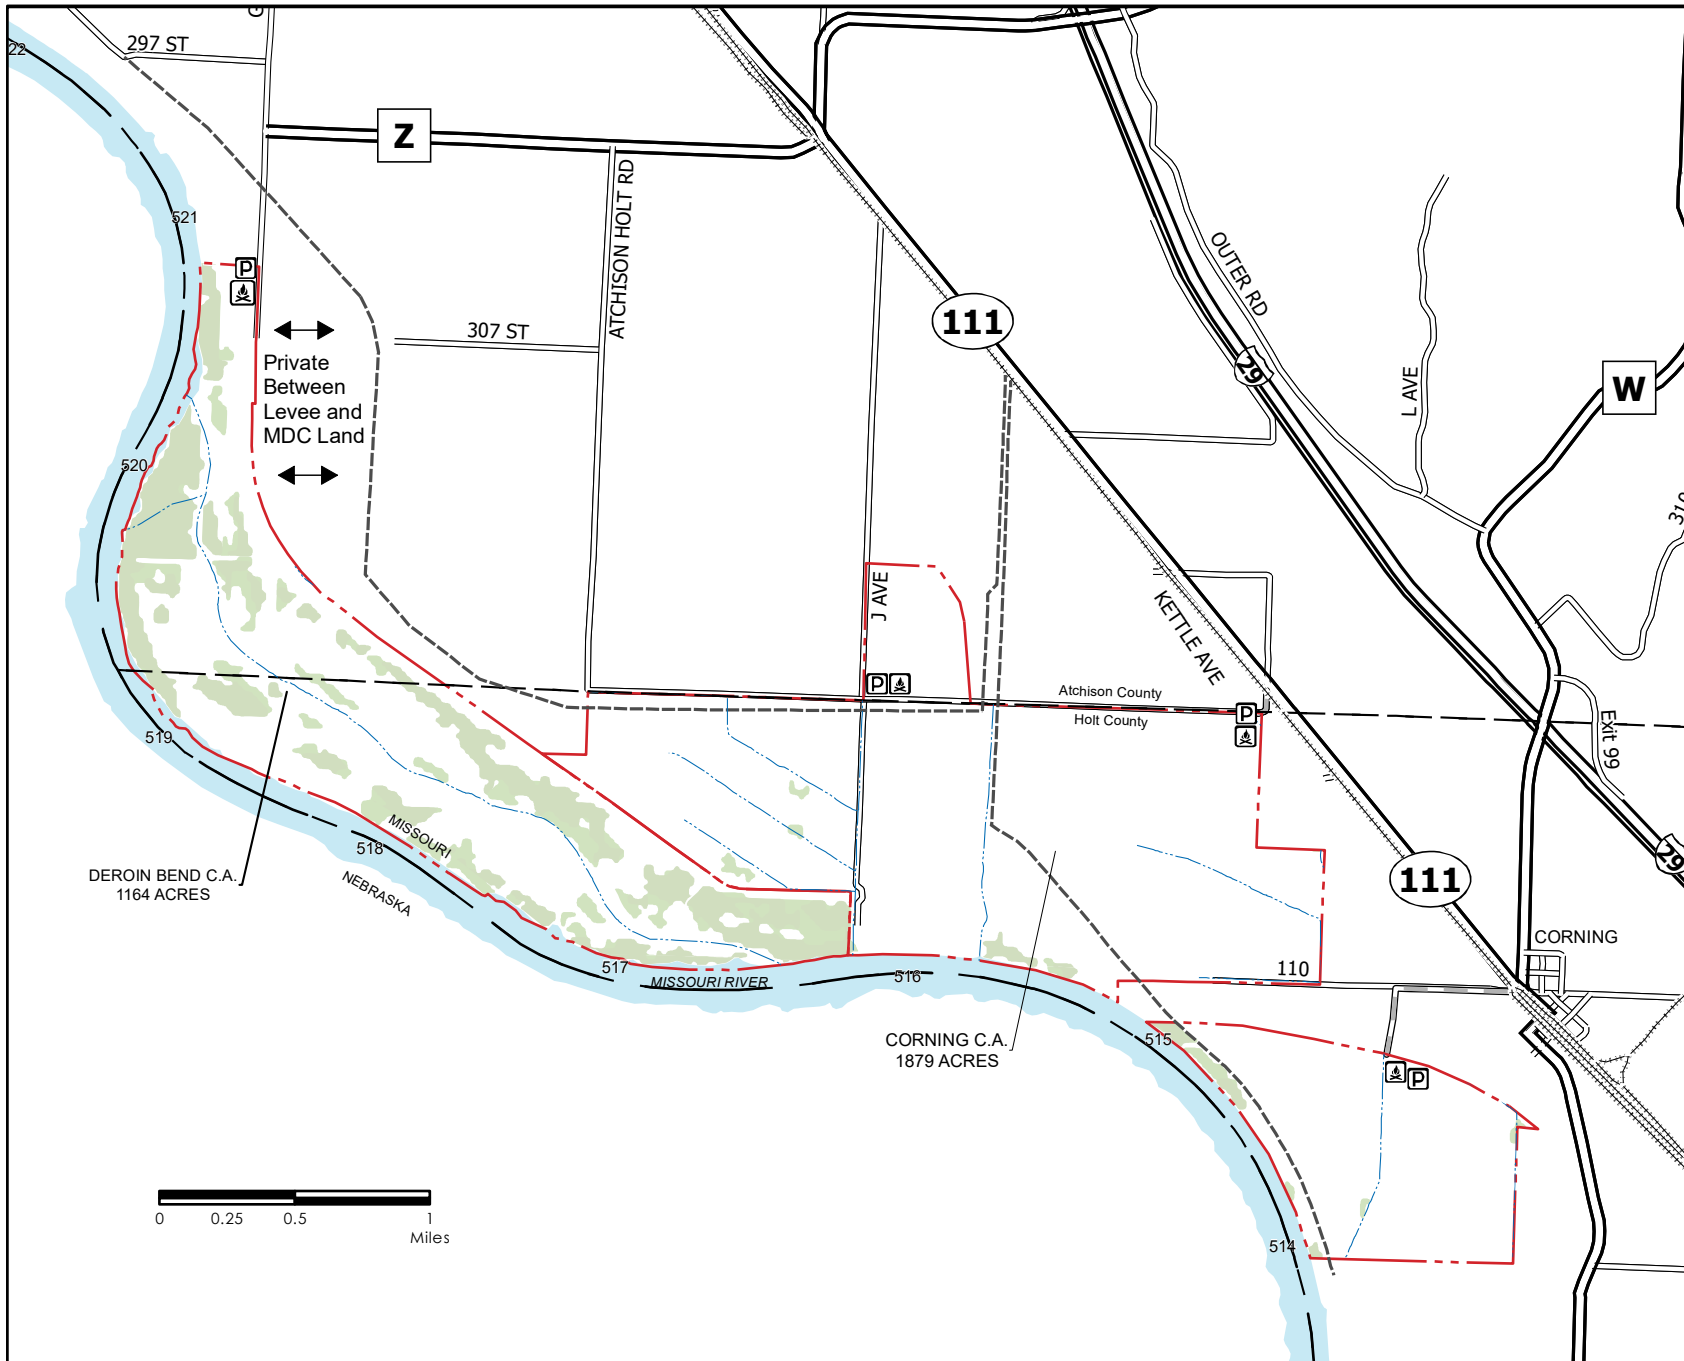

Deroin Bend and Corning Conservation Area

Atchison & Holt County - 1164 Acres - Conservation Commission of the State of Missouri - 8/10/2023

Legend

- Parking Lot
- Primitive Camping
- MDC Improved Road
- MDC Service Road
- Levee
- Stream
- Non MDC Road
- MDC Lands
- Water
- Forest

MAP DISCLAIMER: Although all data in this map have been compiled by the Missouri Department of Conservation, no warranty, expressed or implied, is made by the department as to the accuracy of the data and related materials. The act of distribution shall not constitute any such warranty, and no responsibility is assumed by the department in the use of these data or related materials.