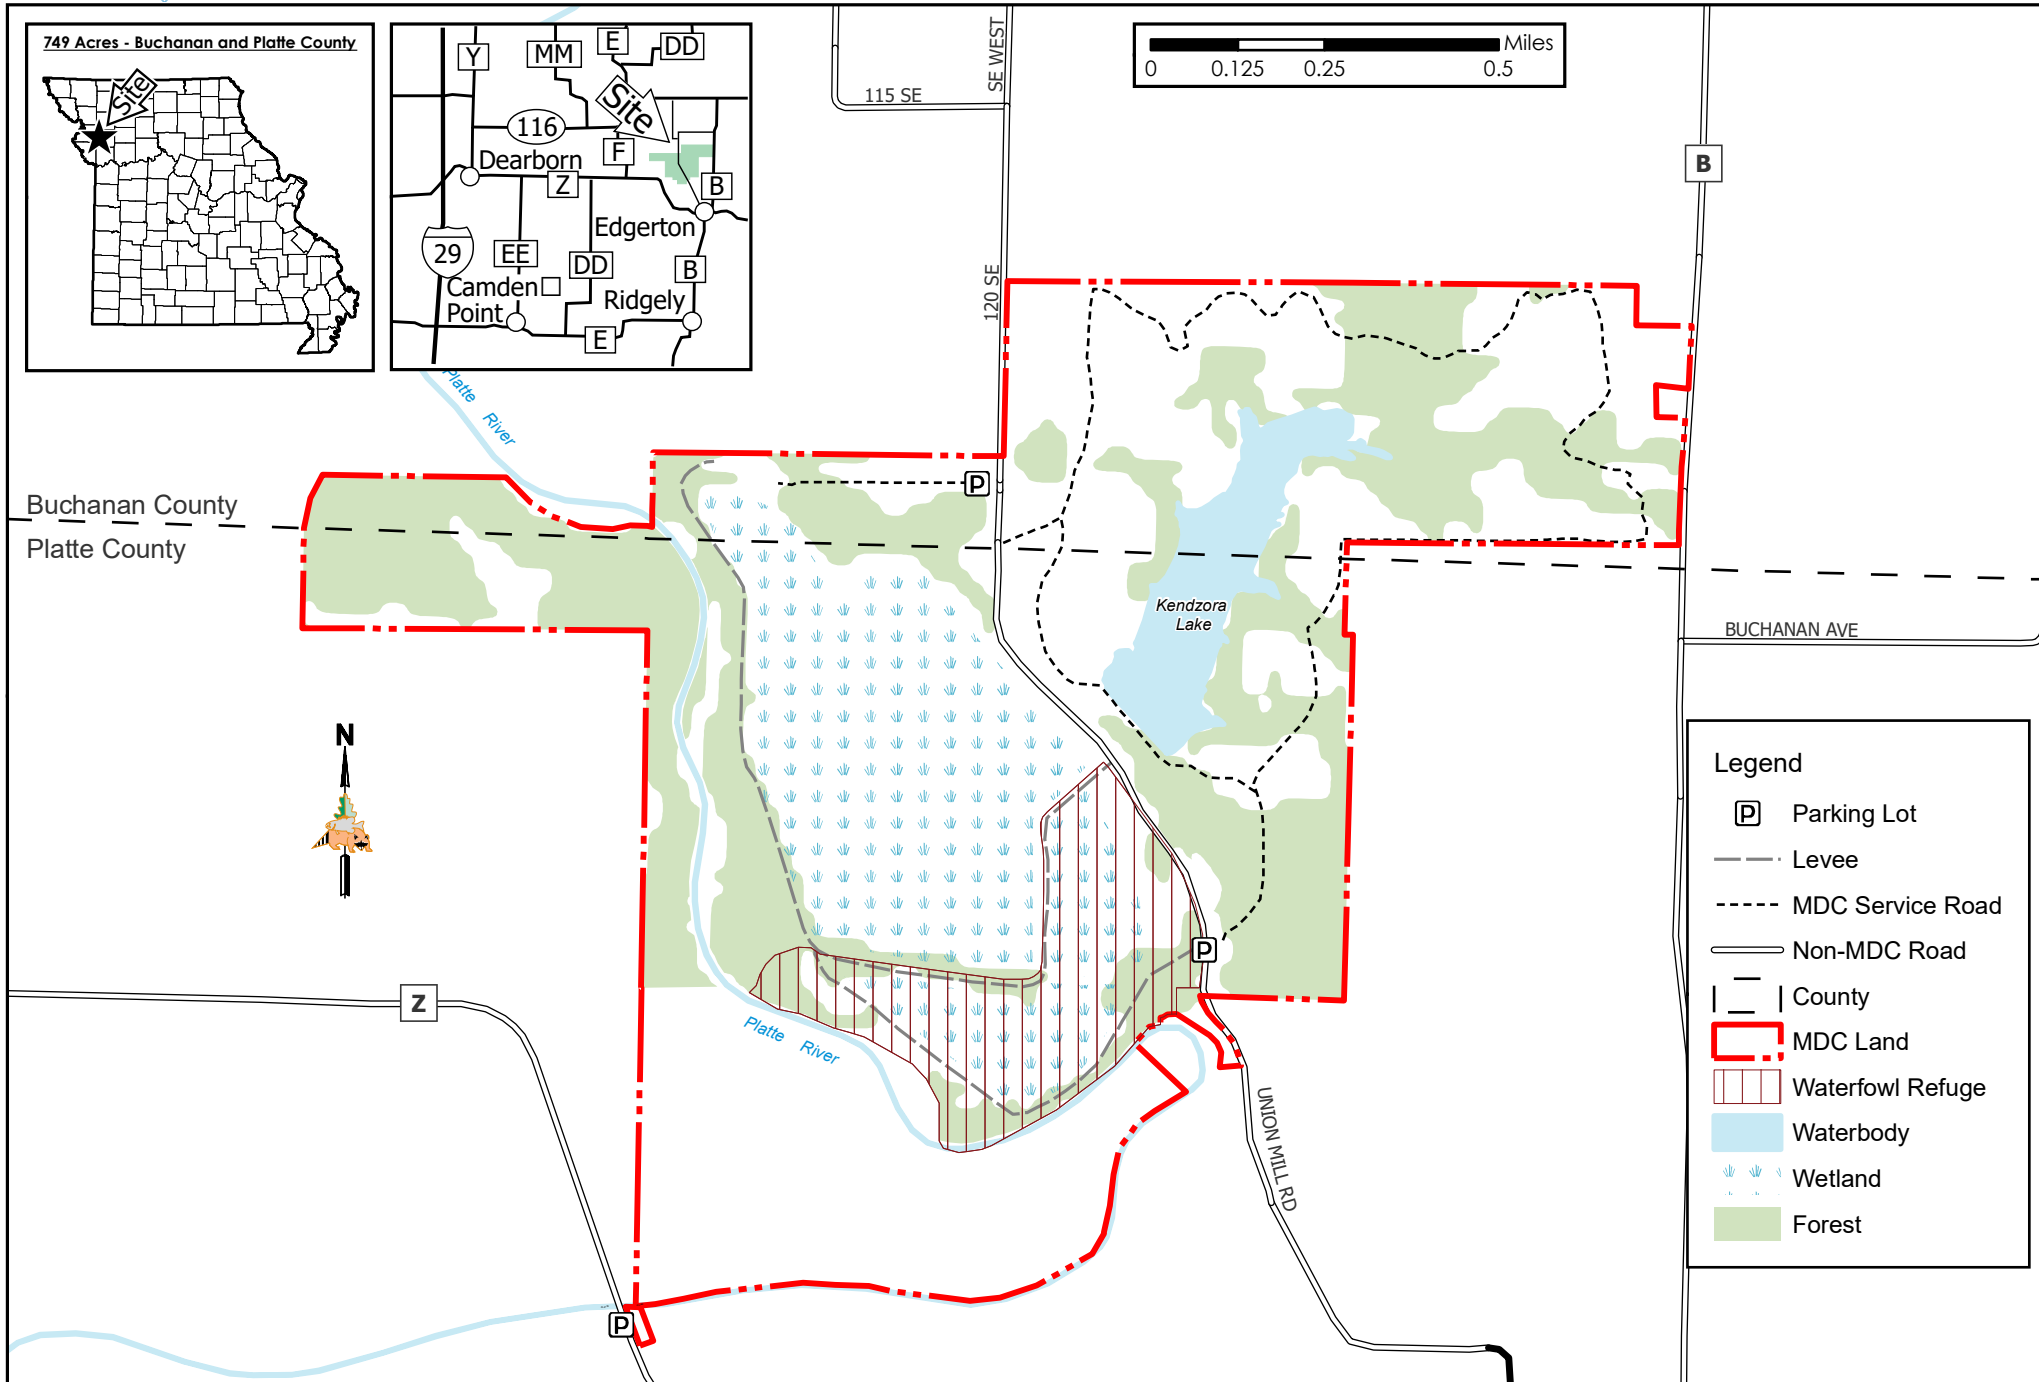

Kenzora (Anthony and Beatrice) CA

Conservation Commission of the State of Missouri ©

Last Updated - 9/11/2023

749 Acres - Buchanan and Platte County

Legend

- Parking Lot
- Levee
- MDC Service Road
- Non-MDC Road
- County
- MDC Land
- Waterfowl Refuge
- Waterbody
- Wetland
- Forest

MAP DISCLAIMER: Although all data in this map have been compiled by the Missouri Department of Conservation, no warranty, expressed or implied, is made by the department as to the accuracy of the data and related materials. The act of distribution shall not constitute any such warranty, and no responsibility is assumed by the department in the use of these data or related materials.