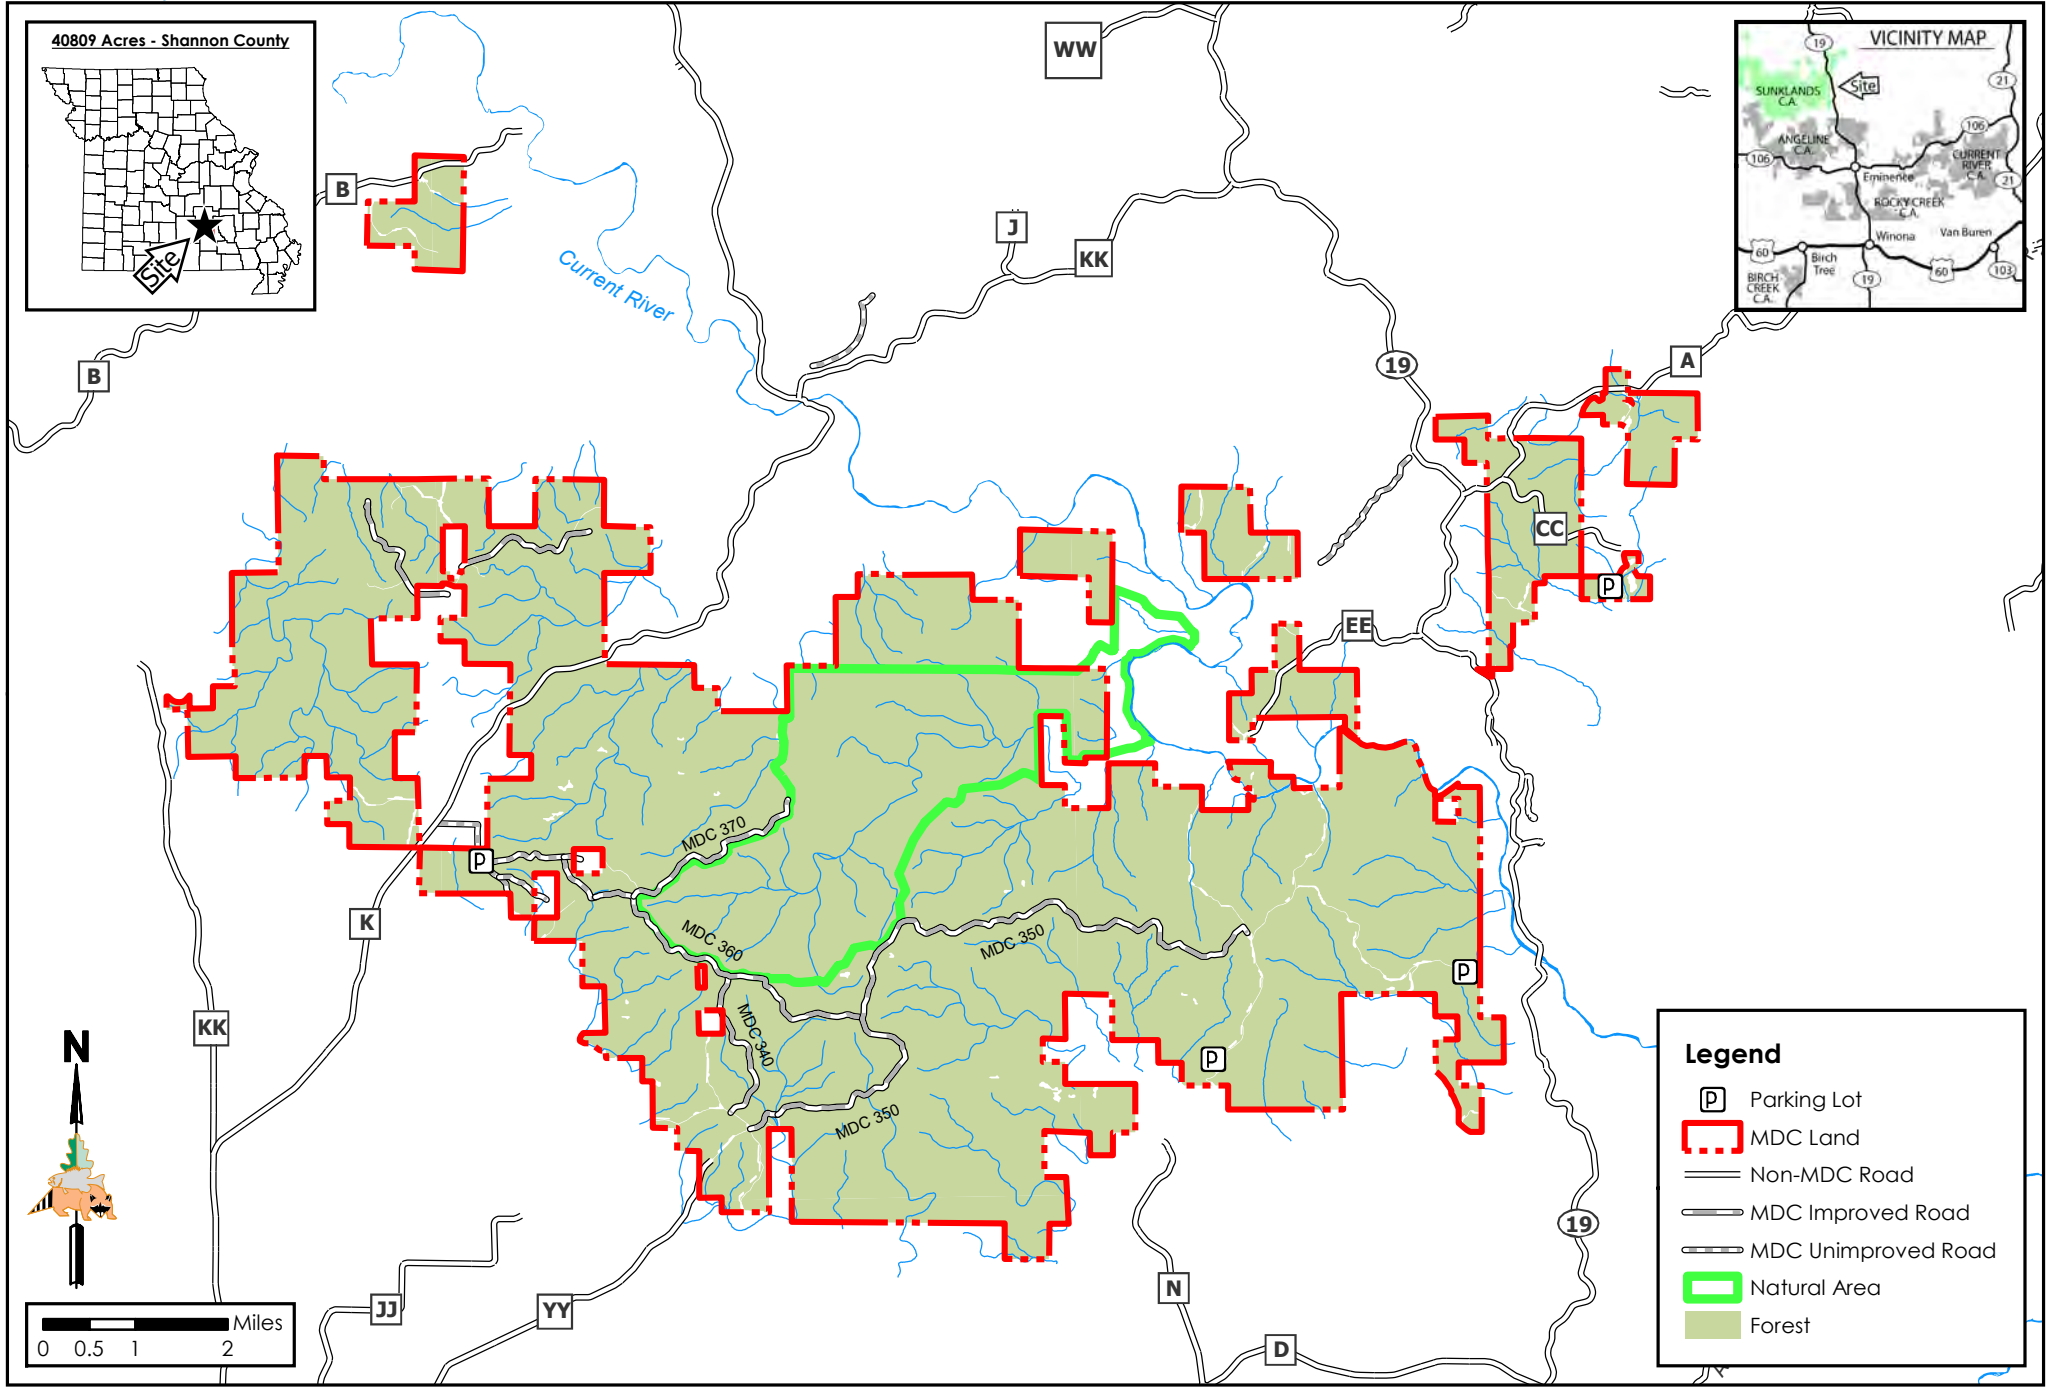

Sunklands Conservation Area

Conservation Commission of the State of Missouri ©

Last Updated - 10/7/2021

Legend

- Parking Lot
- MDC Land
- Non-MDC Road
- MDC Improved Road
- MDC Unimproved Road
- Natural Area
- Forest

MAP DISCLAIMER: Although all data in this map have been compiled by the Missouri Department of Conservation, no warranty, expressed or implied, is made by the department as to the accuracy of the data and related materials. The act of distribution shall not constitute any such warranty, and no responsibility is assumed by the department in the use of these data or related materials.