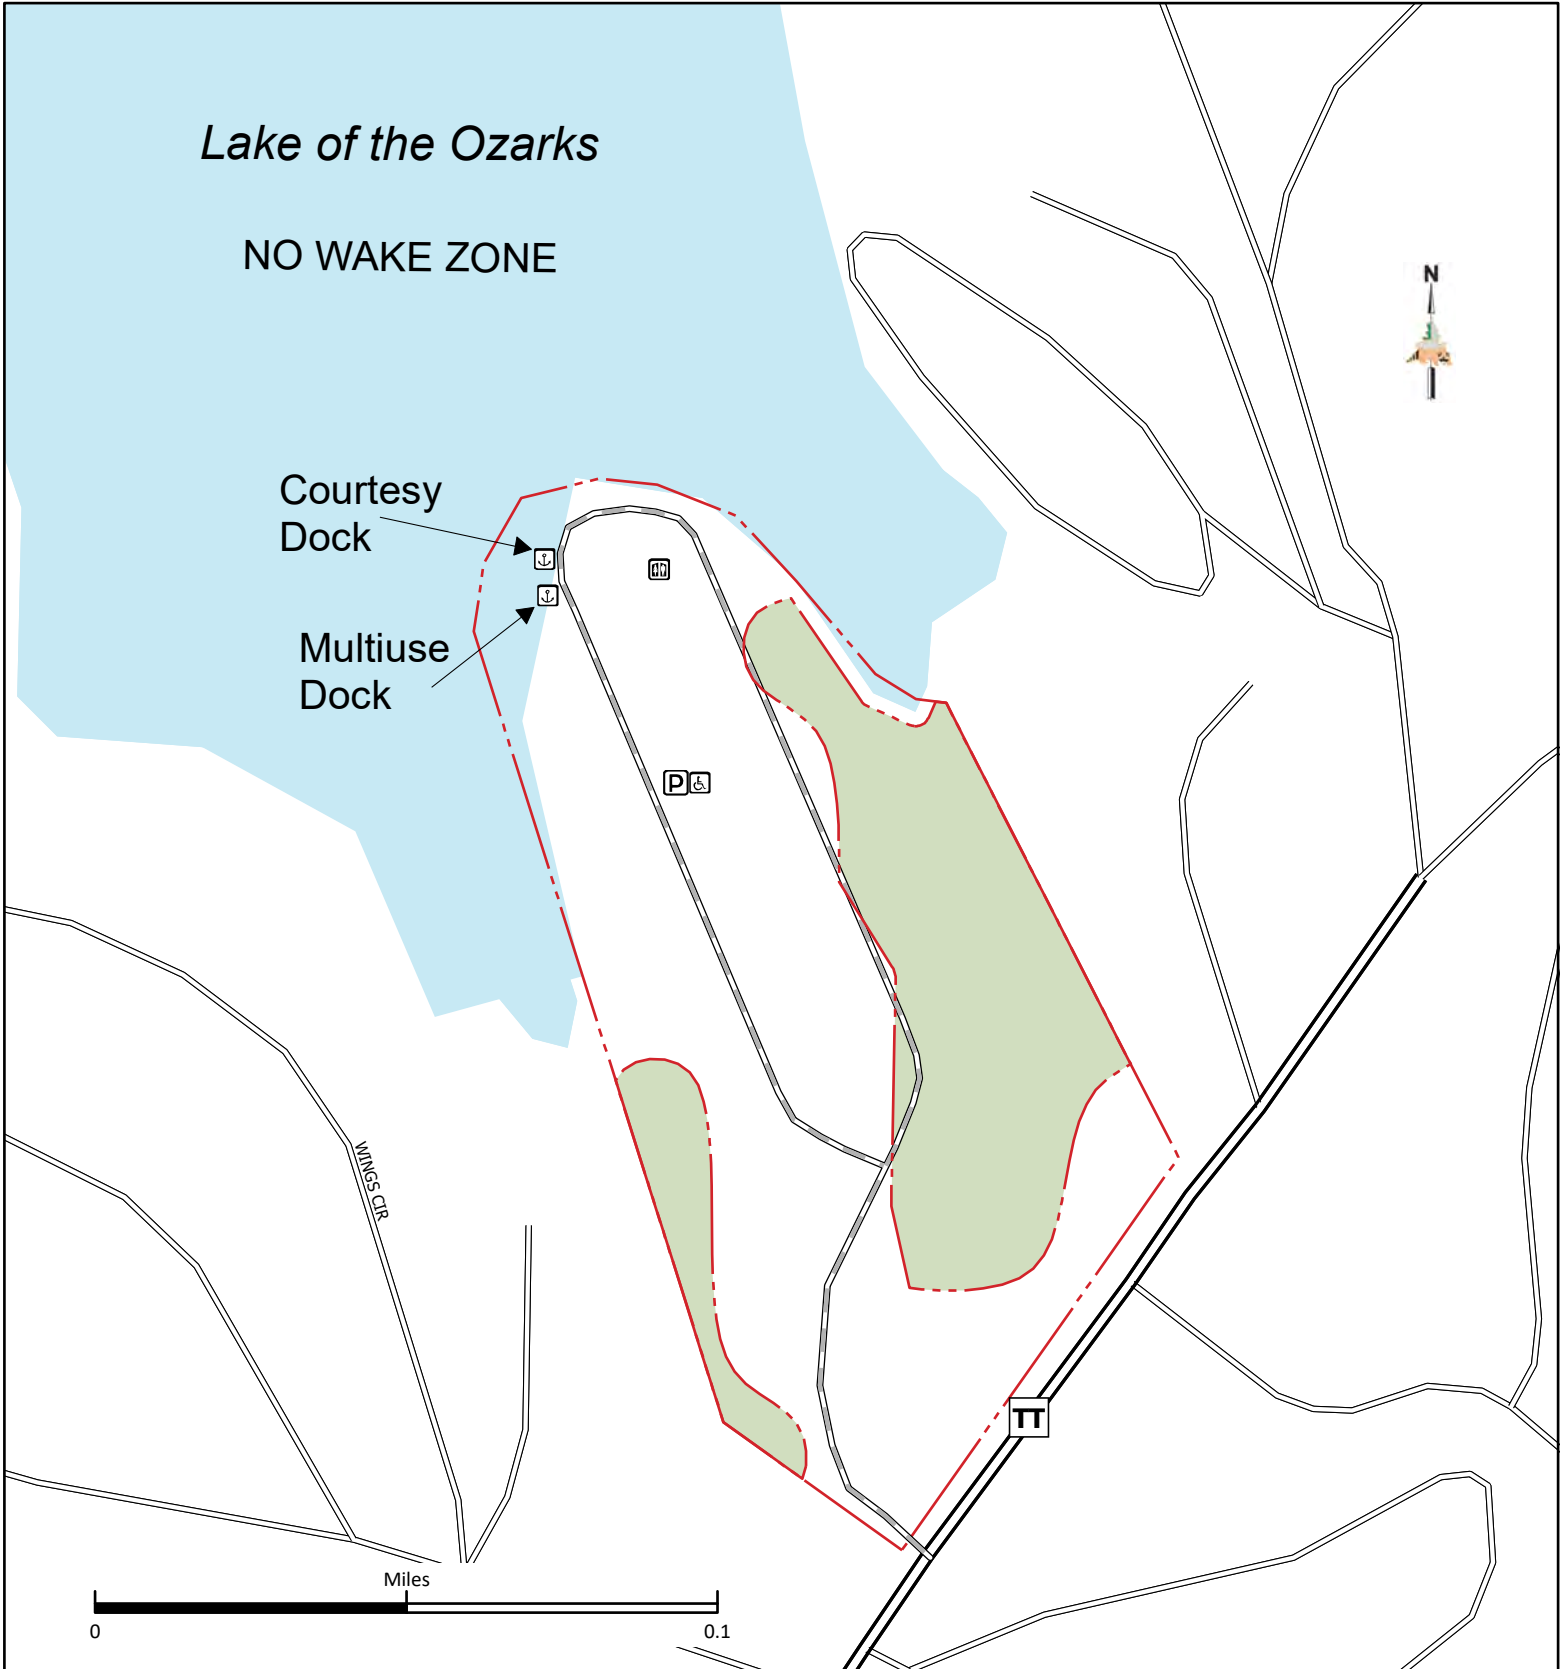

# Shawnee Bend Access

Camden County - 7 Acres

Conservation Commission of the State of Missouri 7/6

## Legend

- Parking Lot
- Privy
- Fishing Dock
- Concrete Boat Ramp
- MDC Improved Road
- Non-MDC Road
- MDC Lands
- Water
- Forest

MAP DISCLAIMER: Although all data in this map have been compiled by the Missouri Department of Conservation, no warranty, expressed or implied, is made by the department as to the accuracy of the data and related materials. The act of distribution shall not constitute any such warranty, and no responsibility is assumed by the department in the use of these data or related materials.