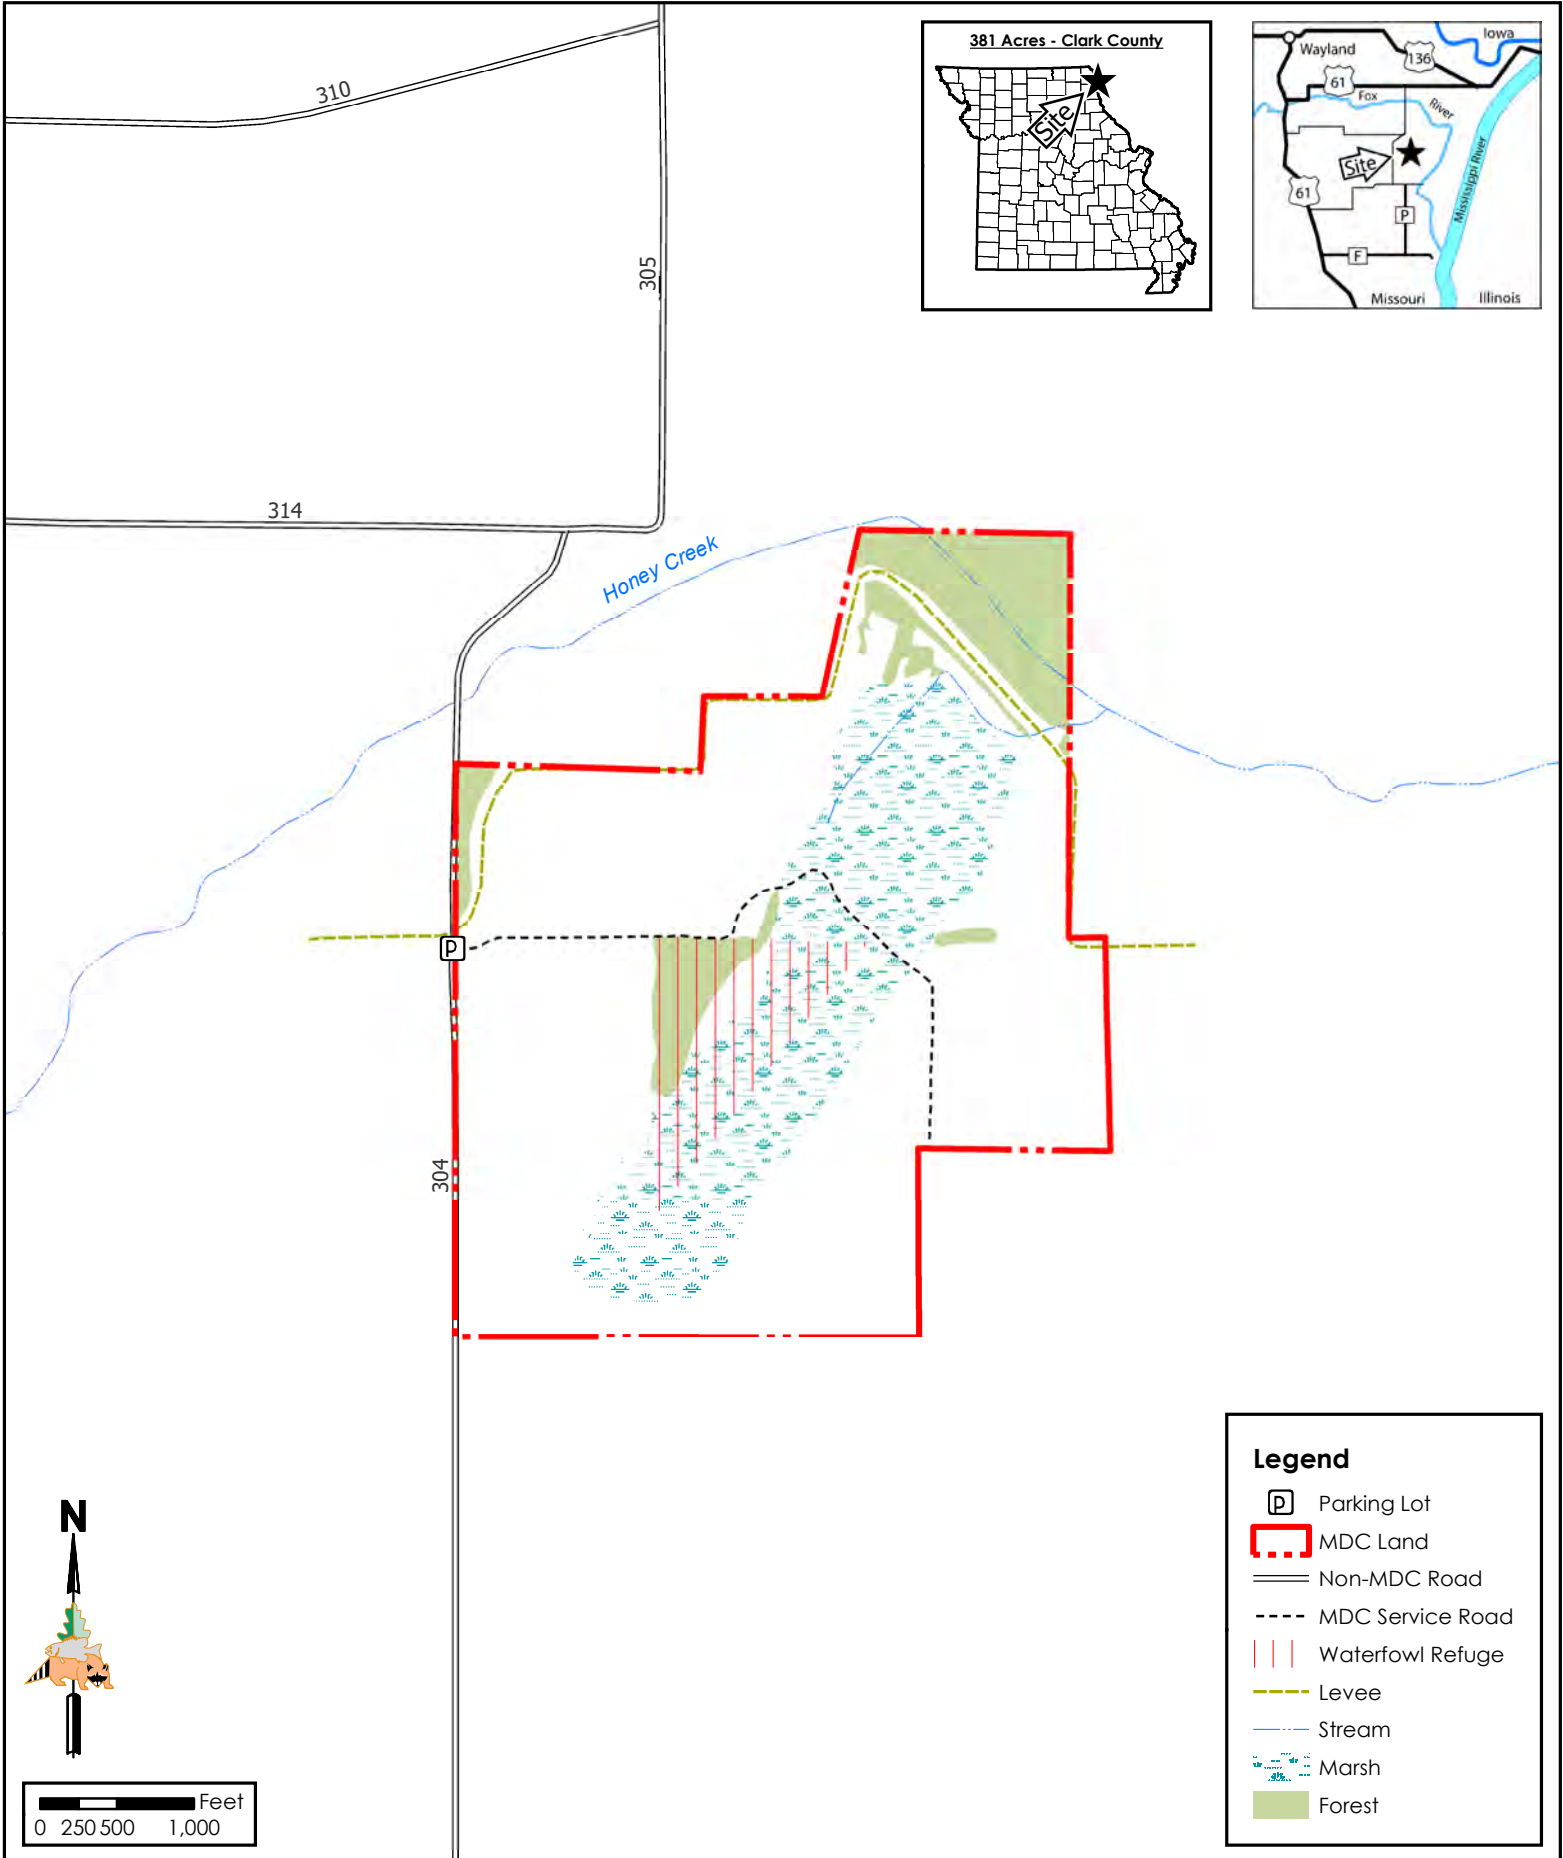

Rose Pond Conservation Area

Conservation Commission of the State of Missouri ©

Last Updated - 10/8/2021

Legend

- Parking Lot
- MDC Land
- Non-MDC Road
- MDC Service Road
- Waterfowl Refuge
- Levee
- Stream
- Marsh
- Forest

MAP DISCLAIMER: Although all data in this map have been compiled by the Missouri Department of Conservation, no warranty, expressed or implied, is made by the department as to the accuracy of the data and related materials. The act of distribution shall not constitute any such warranty, and no responsibility is assumed by the department in the use of these data or related materials.