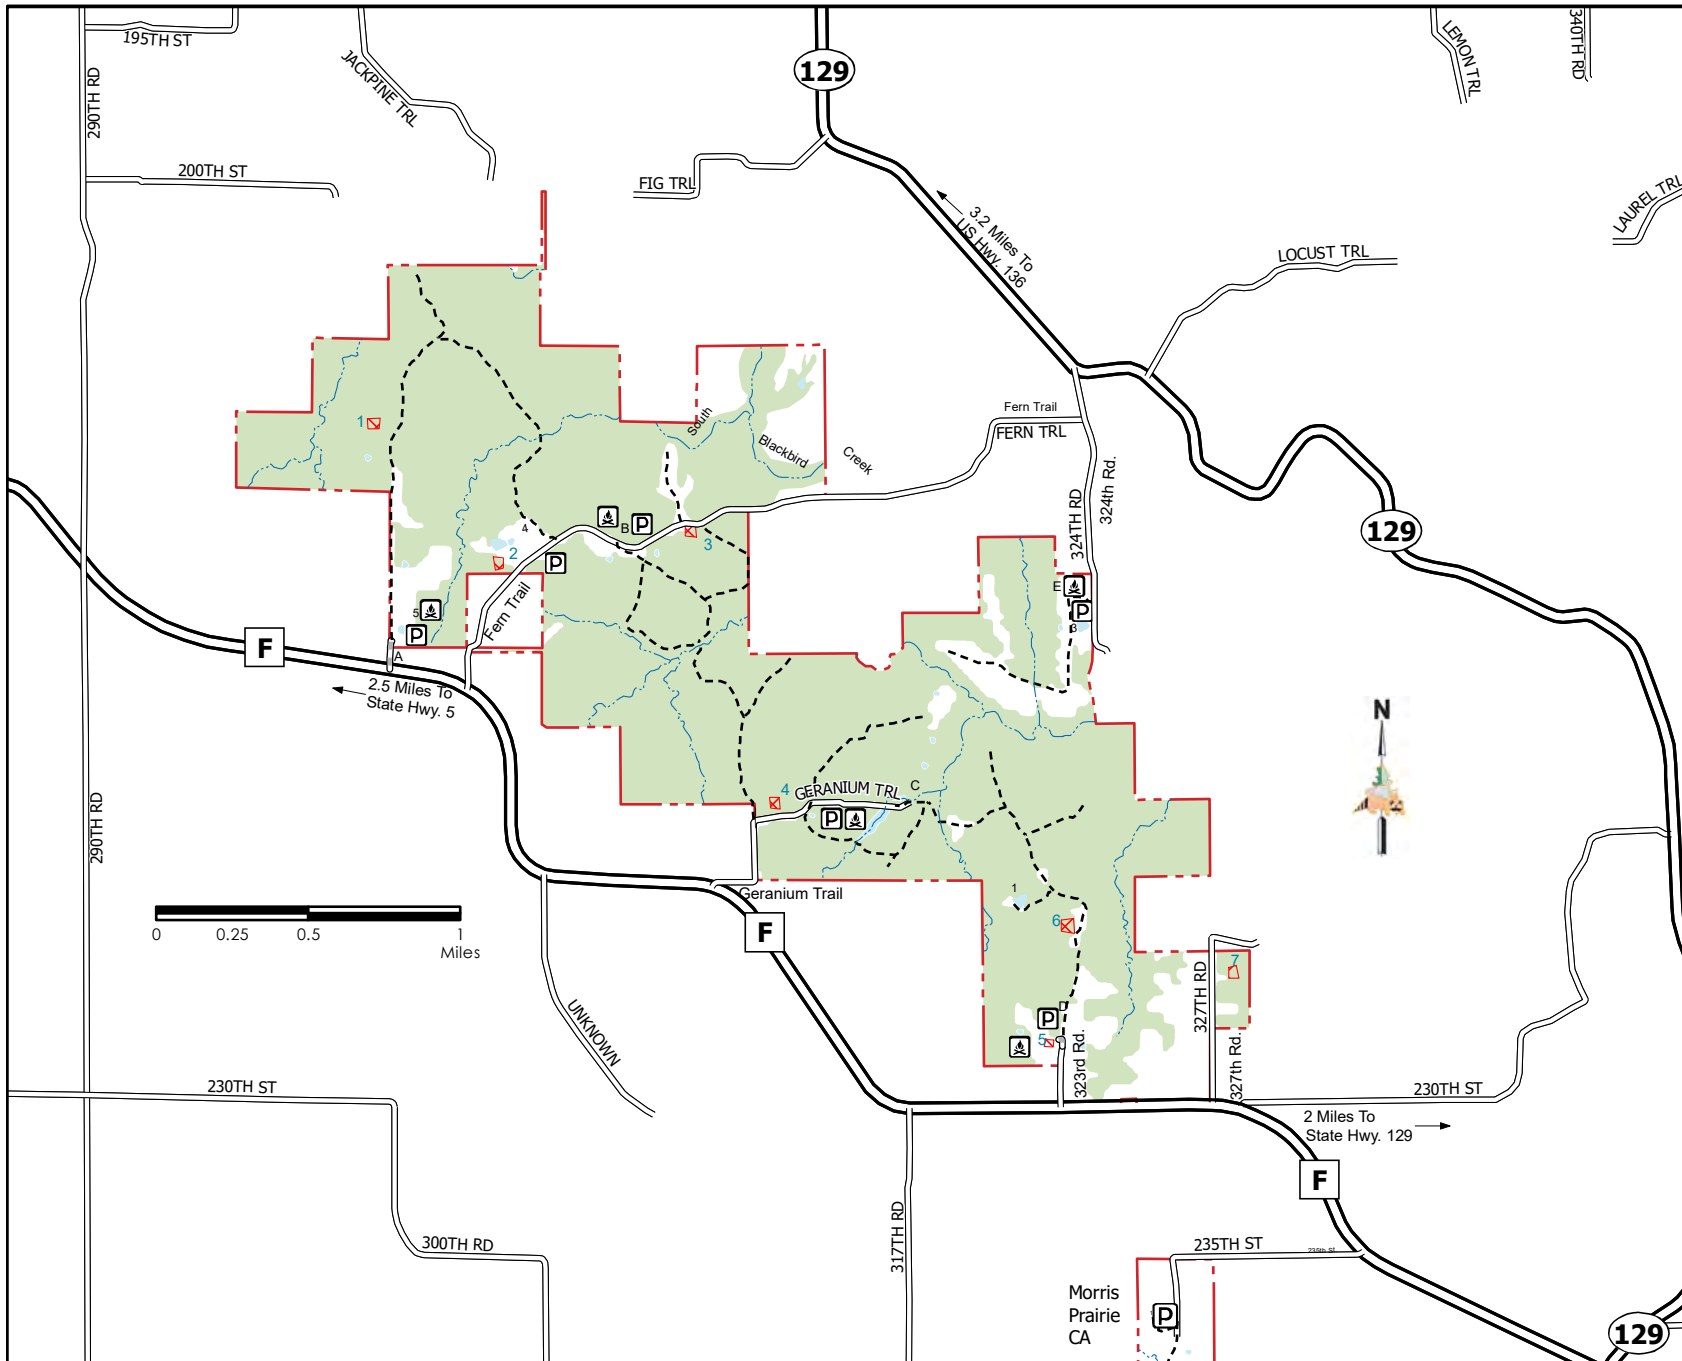

Mineral Hills Conservation Area

Putnam County - 2202 Acres - Conservation Commission of the State of Missouri © 06/23

Legend

- Parking Lot
- Primitive Camping
- MDC Improved Road
- MDC Service Road
- Stream
- Non MDC Road
- MDC Lands
- Water
- Forest

MAP DISCLAIMER: Although all data in this map have been compiled by the Missouri Department of Conservation, no warranty, expressed or implied, is made by the department as to the accuracy of the data and related materials. The act of distribution shall not constitute any such warranty, and no responsibility is assumed by the department in the use of these data or related materials.