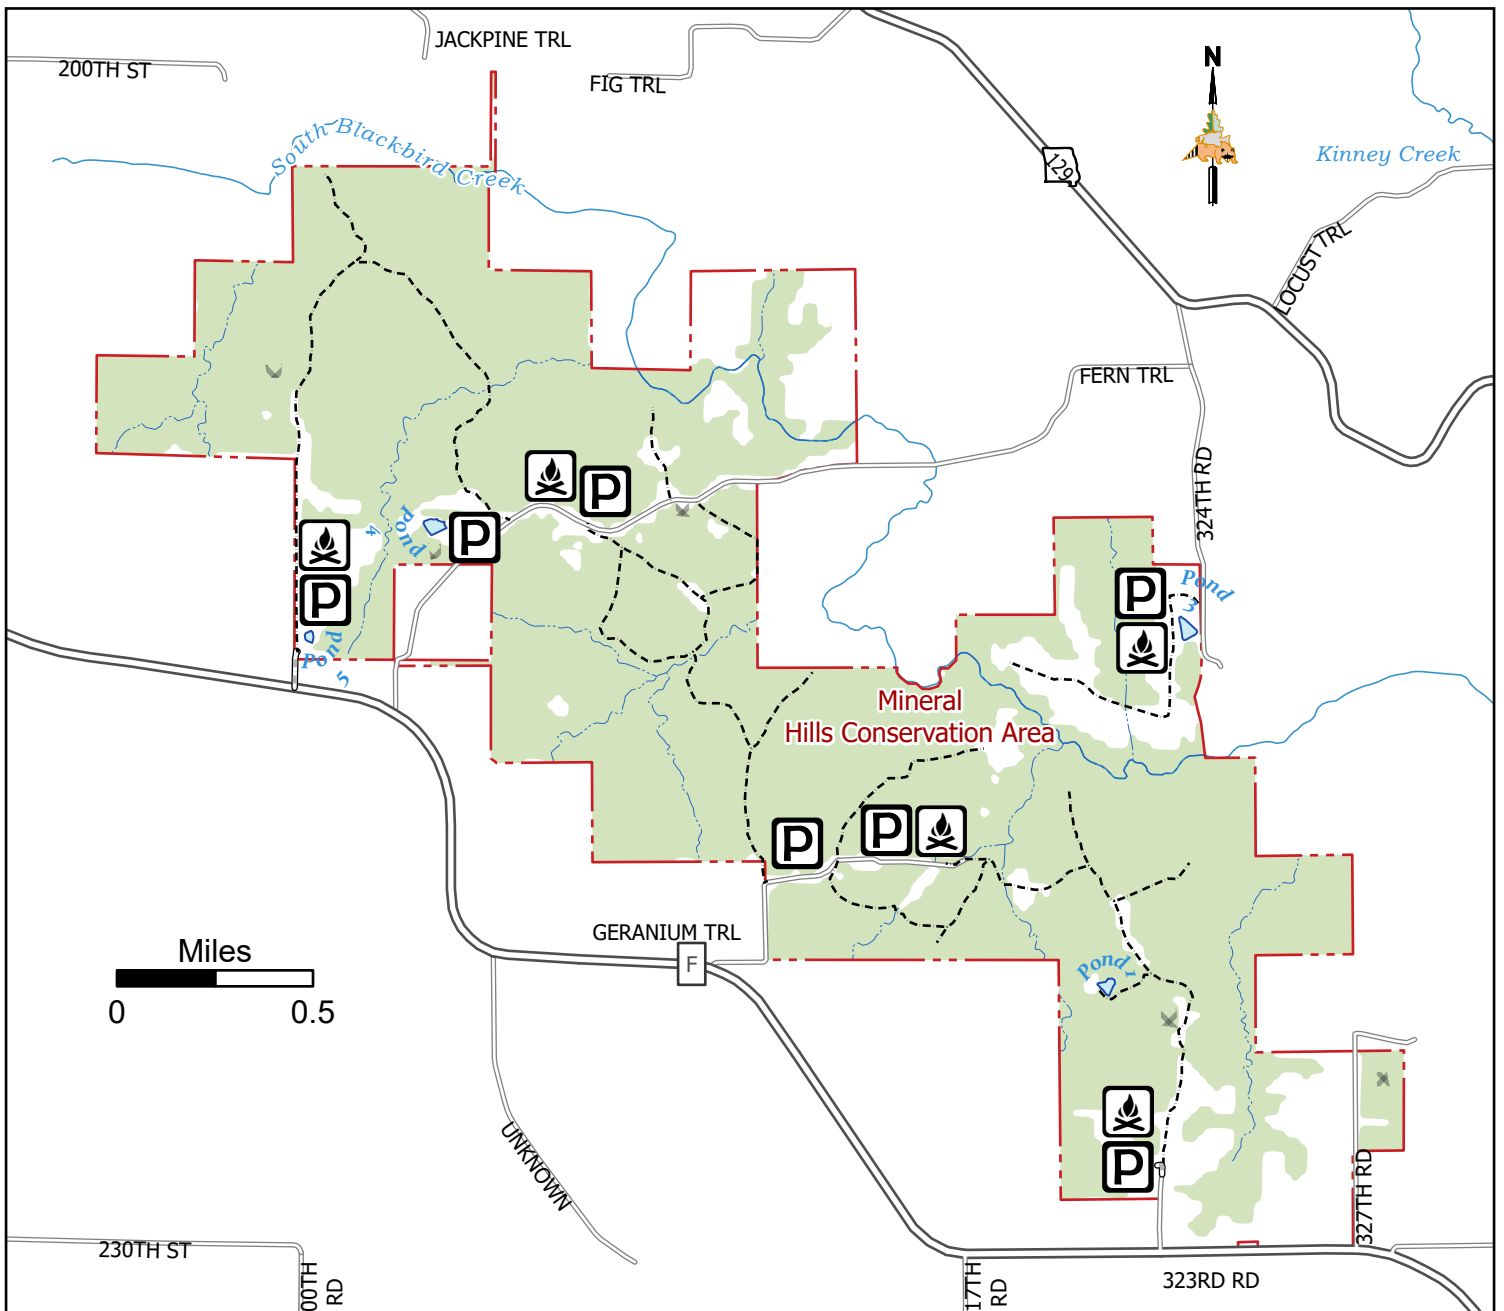

Mineral Hills Conservation Area

2,174 acres in Putnam County (Last Updated: 1/6/2026)

Conservation Commission of the State of Missouri ©

Legend

- Parking
- Camping site
- Service Road
- Unimproved Road
- Stream
- MDC Land
- MDC Managed Waterbody
- Surface Water
- Forest

MAP DISCLAIMER: Although all data in this map have been compiled by the Missouri Department of Conservation, no warranty, expressed or implied, is made by the department as to the accuracy of the data and related materials. The act of distribution shall not constitute any such warranty, and no responsibility is assumed by the department in the use of these data or related materials.