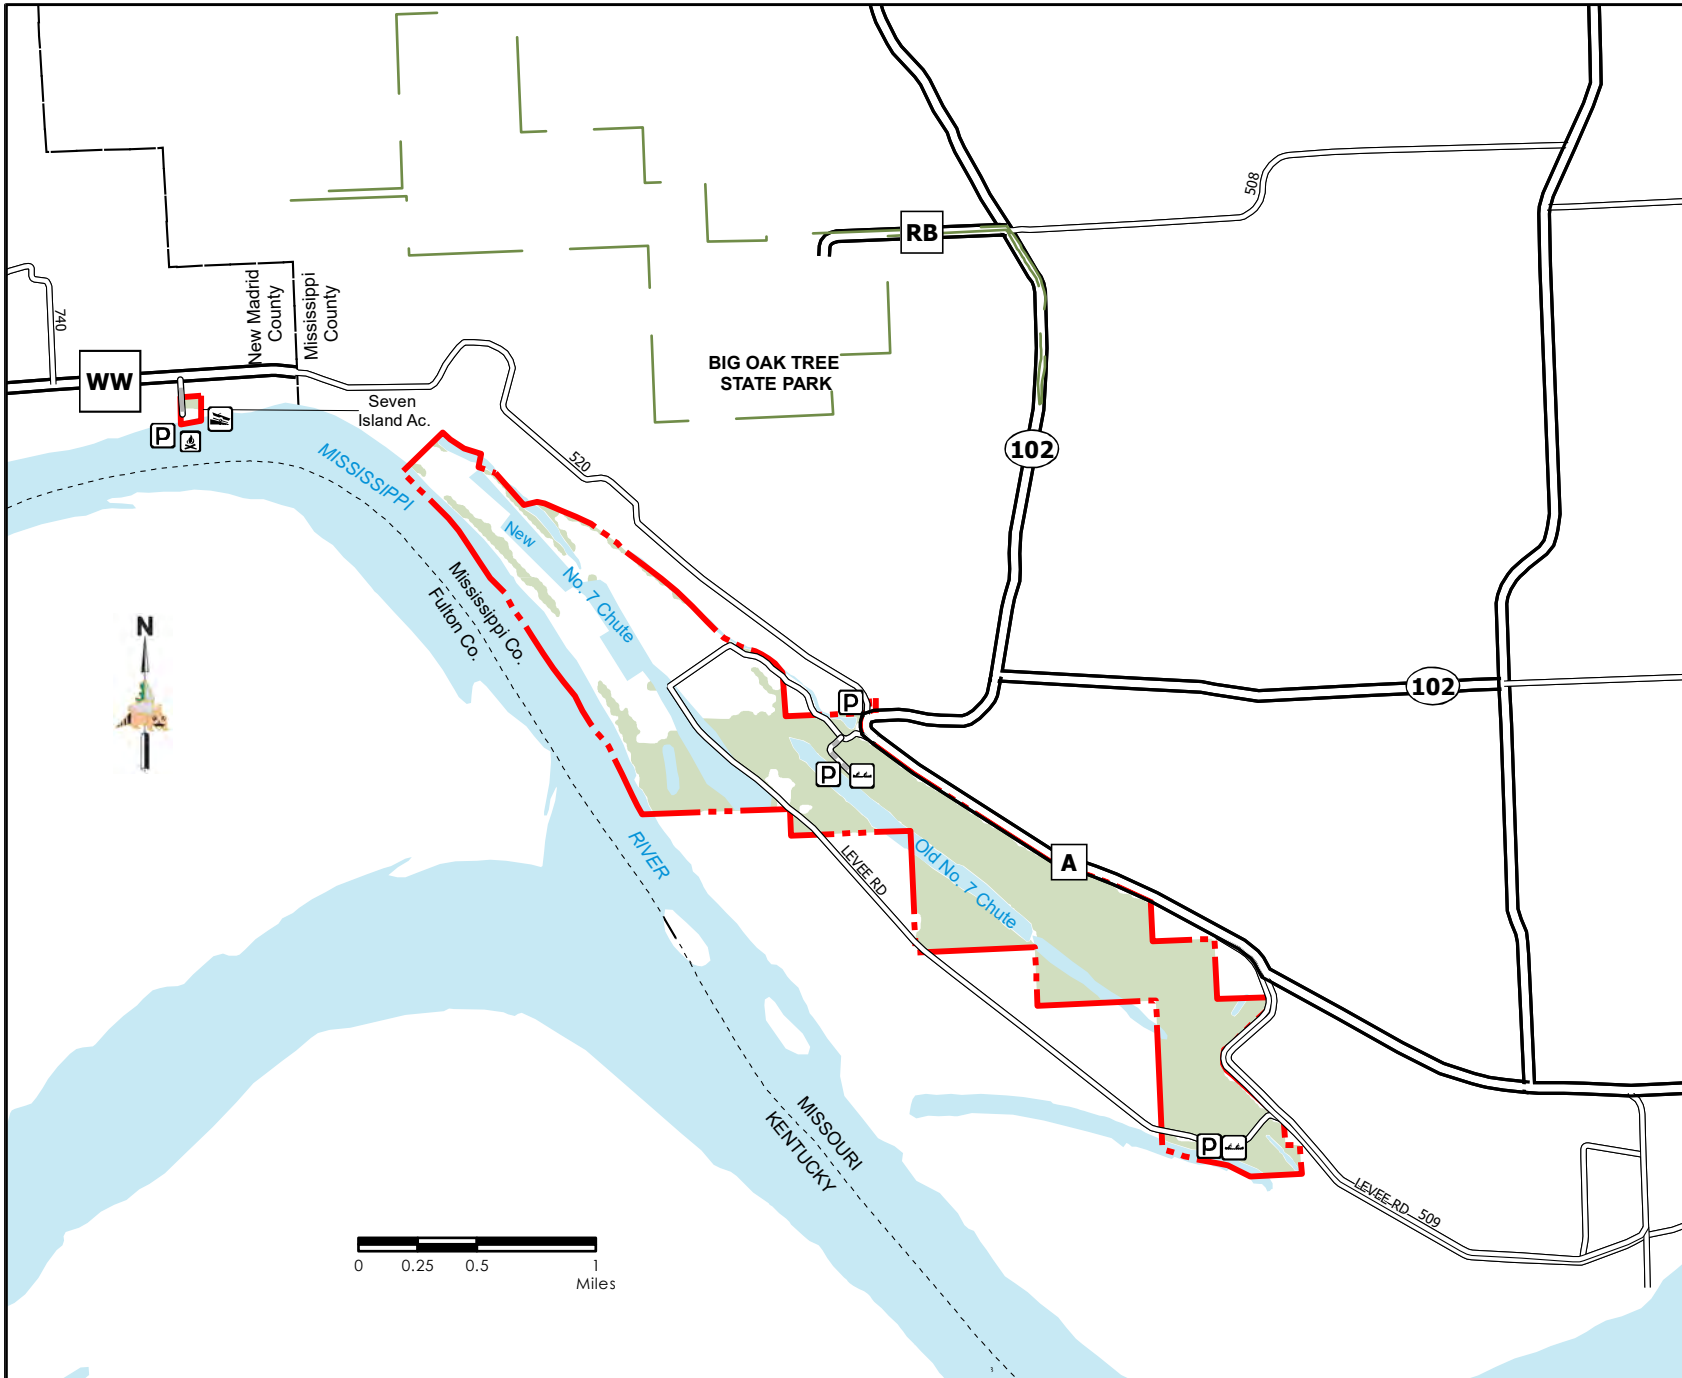

# Seven Island Conservation Area / Seven Island Access

New Madrid County 6 acres & 1,425 acres Mississippi County  
Conservation Commission of the State of Missouri - 5/10/2023

**Legend**

- Parking Lot
- Primitive Camping
- Concrete Boat Ramp
- Non-Concrete Boat Ramp
- NonMDC Roads
- MDC Improved Road
- MDC Lands
- Water
- Forest

**Area Restrictions**  
Use or possession of leadshot is prohibited

MAP DISCLAIMER: Although all data in this map have been compiled by the Missouri Department of Conservation, no warranty, expressed or implied, is made by the department as to the accuracy of the data and related materials. The act of distribution shall not constitute any such warranty, and no responsibility is assumed by the department in the use of these data or related materials.