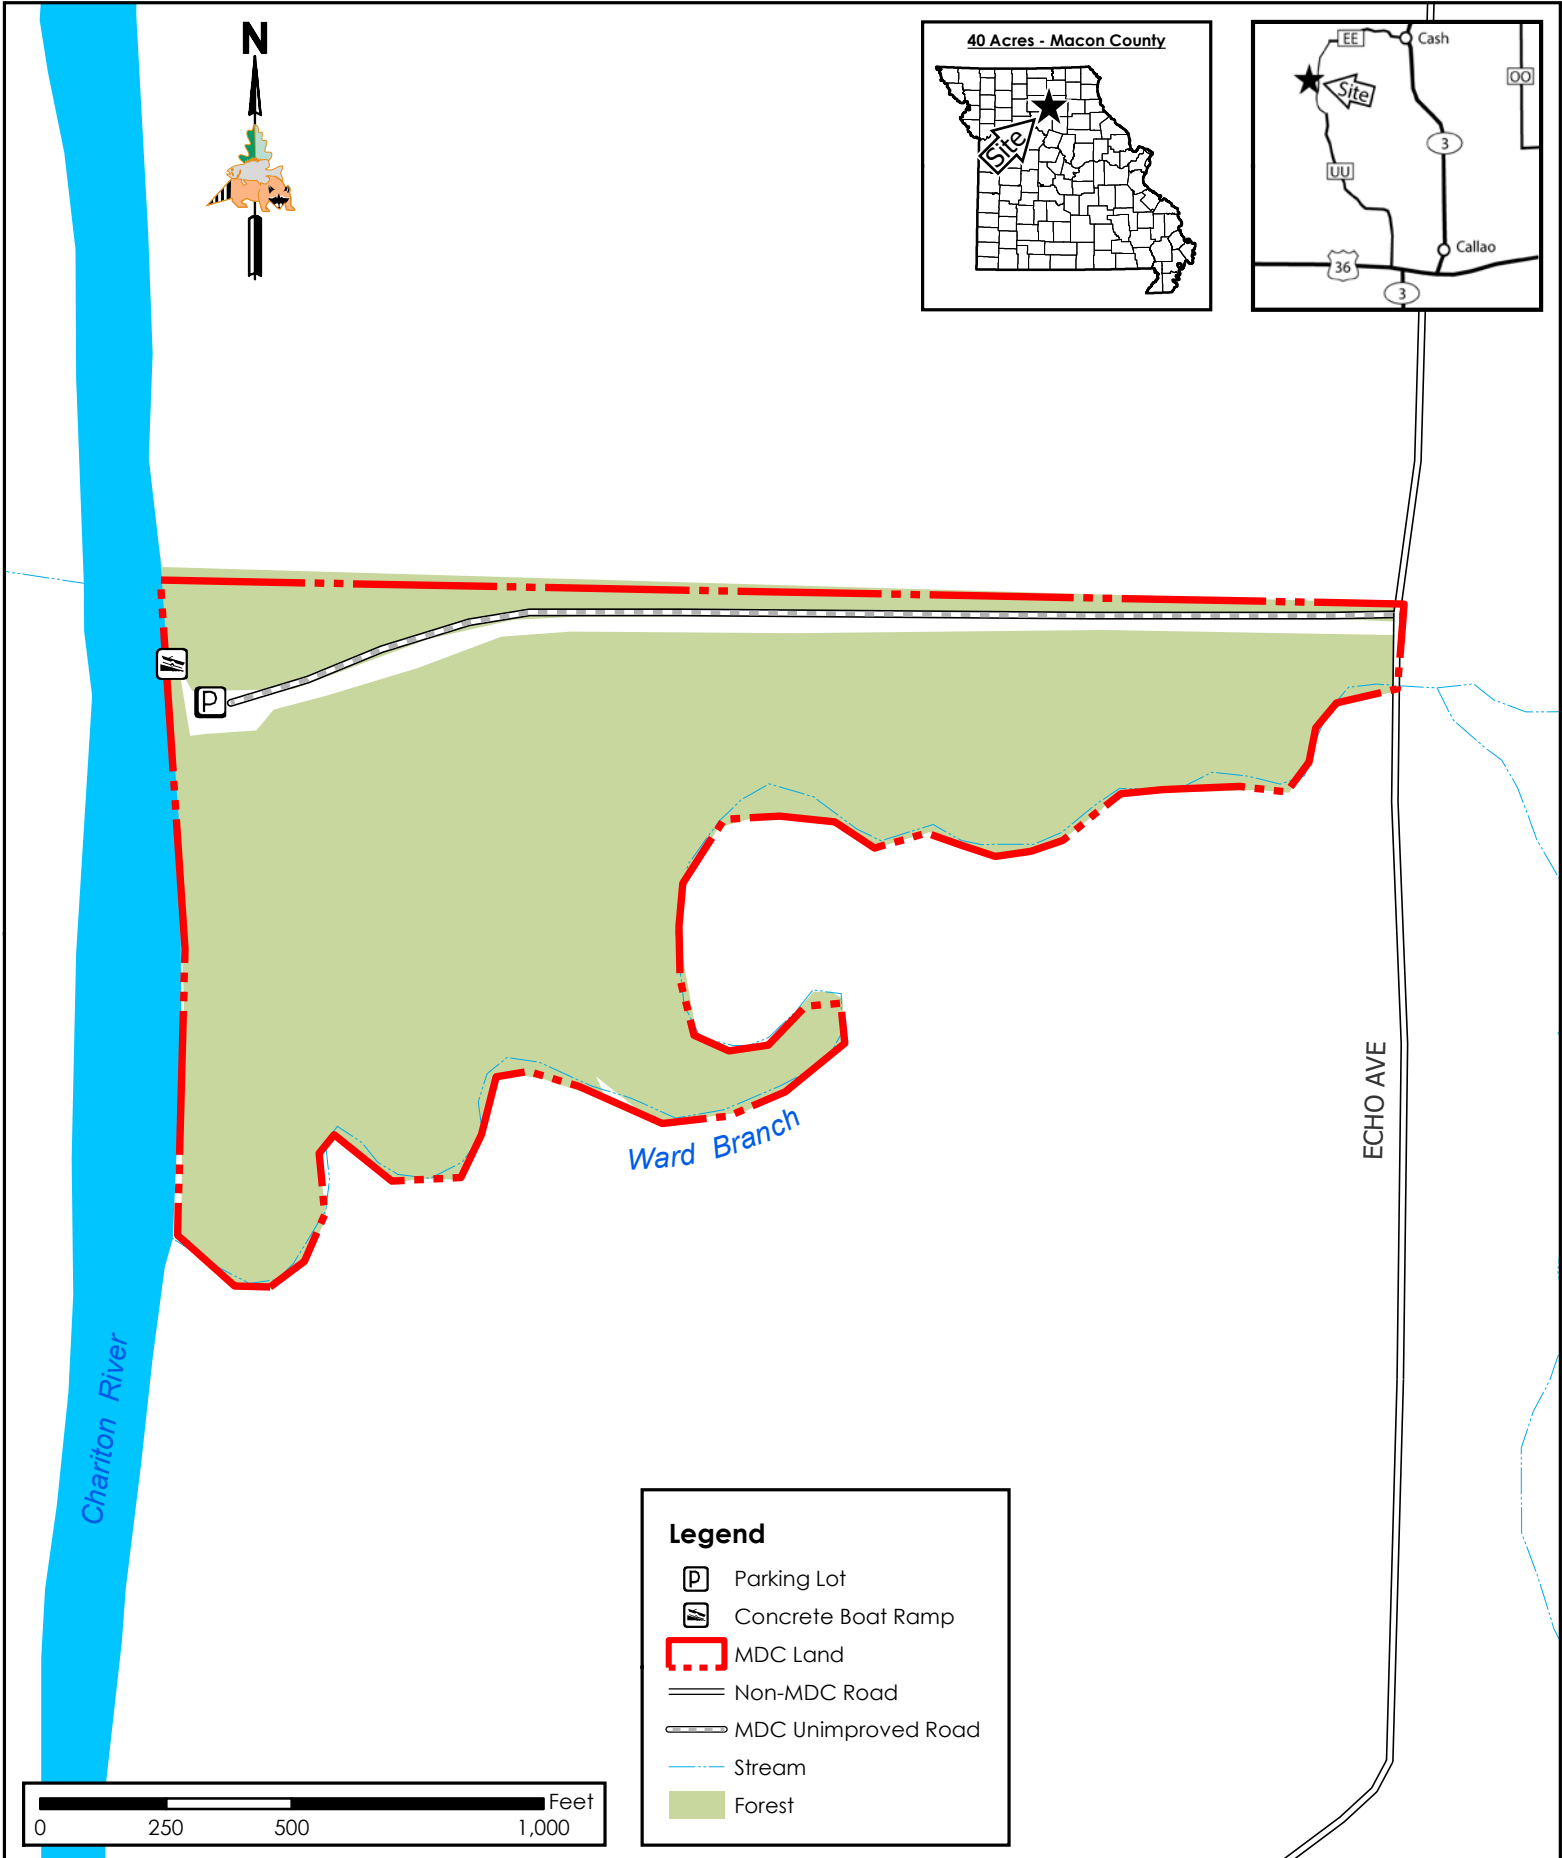

# Dodd Access

Conservation Commission of the State of Missouri ©

Last Updated - 10/21/2021

**Legend**

- Parking Lot
- Concrete Boat Ramp
- MDC Land
- Non-MDC Road
- MDC Unimproved Road
- Stream
- Forest

MAP DISCLAIMER: Although all data in this map have been compiled by the Missouri Department of Conservation, no warranty, expressed or implied, is made by the department as to the accuracy of the data and related materials. The act of distribution shall not constitute any such warranty, and no responsibility is assumed by the department in the use of these data or related materials.