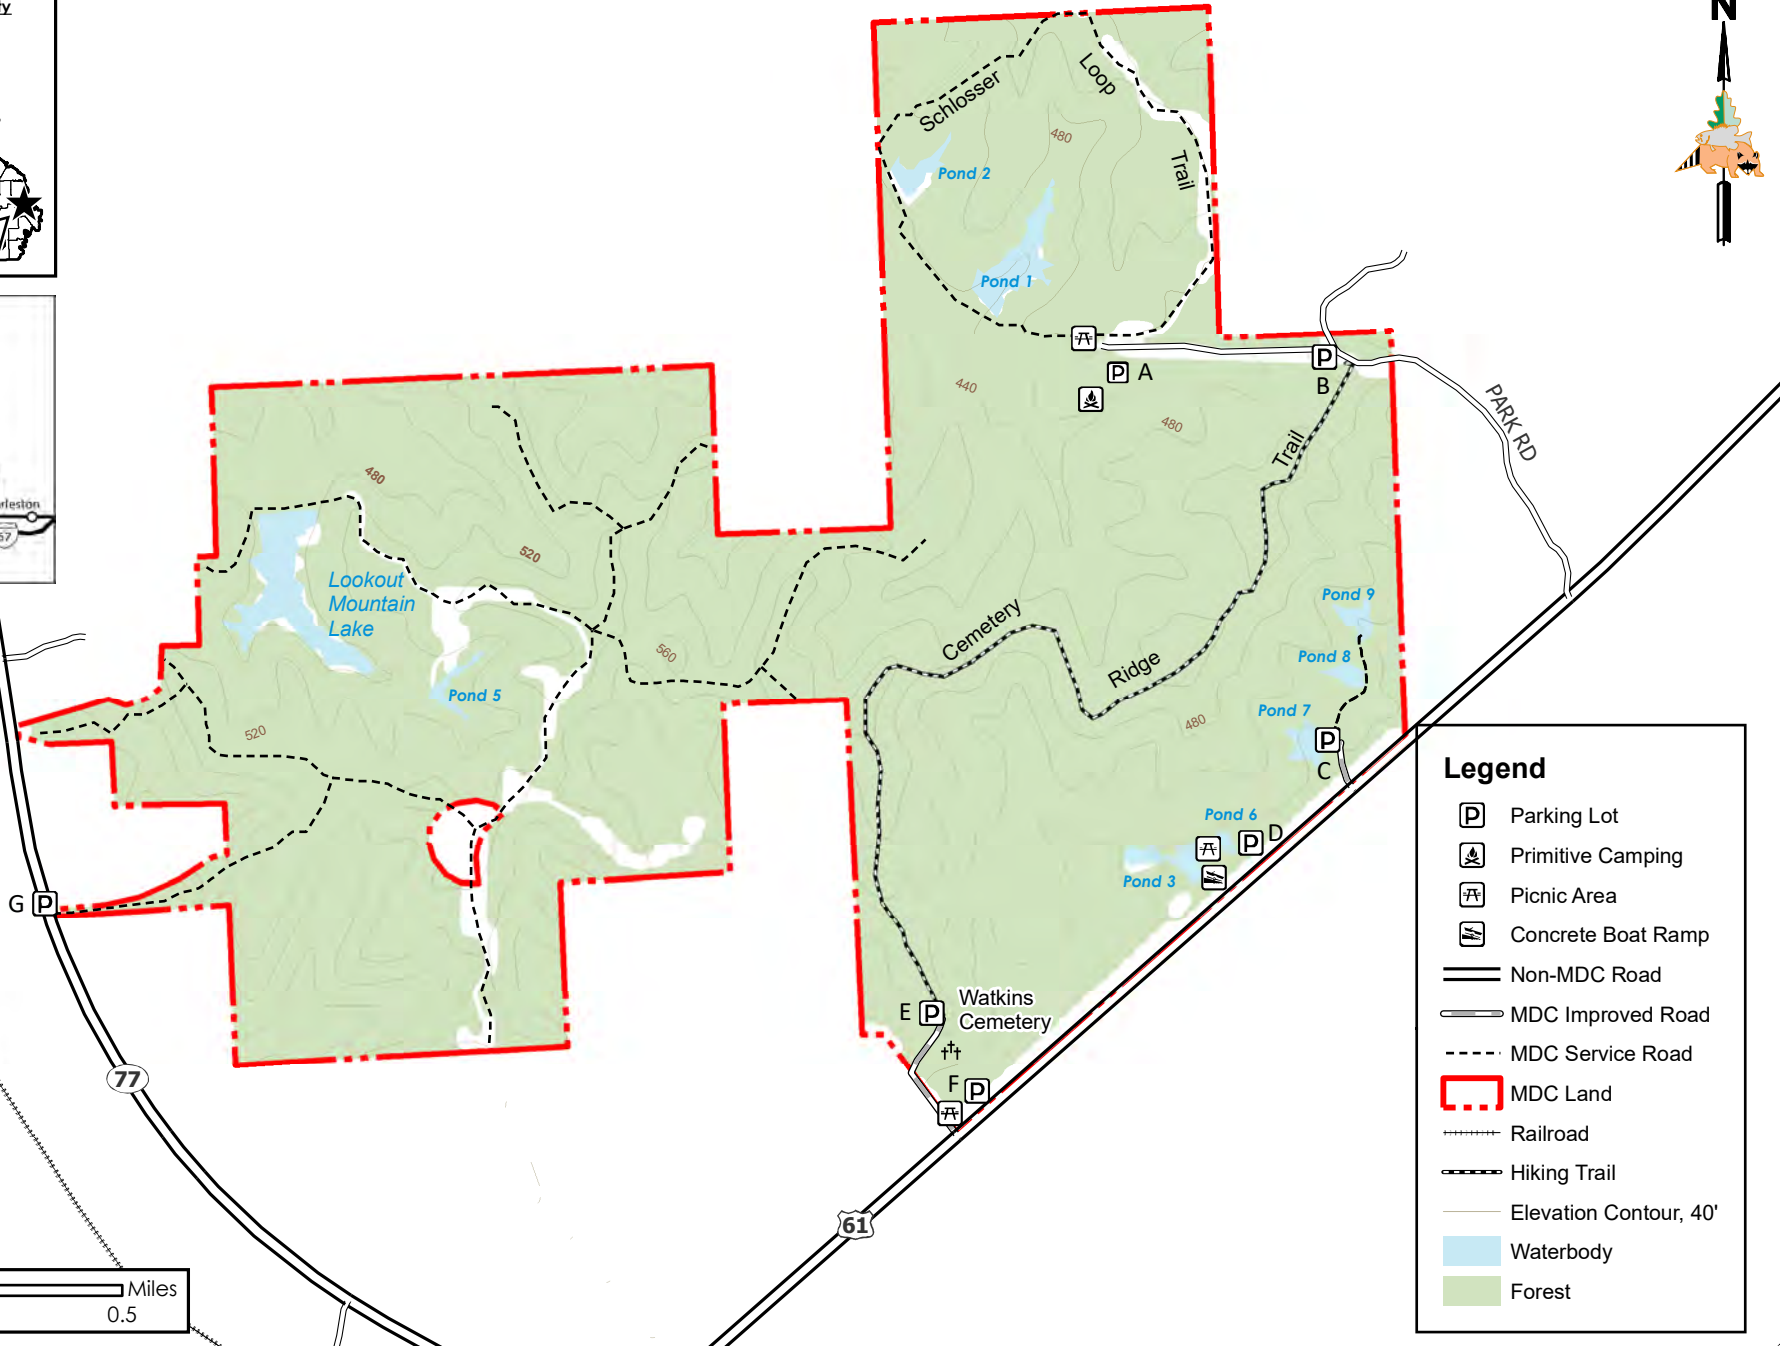

General Watkins Conservation Area

Conservation Commission of the State of Missouri ©

Last Updated - 6/16/2023

1107 Acres - Scott County

Legend

- Parking Lot
- Primitive Camping
- Picnic Area
- Concrete Boat Ramp
- Non-MDC Road
- MDC Improved Road
- MDC Service Road
- MDC Land
- Railroad
- Hiking Trail
- Elevation Contour, 40'
- Waterbody
- Forest

MAP DISCLAIMER: Although all data in this map have been compiled by the Missouri Department of Conservation, no warranty, expressed or implied, is made by the department as to the accuracy of the data and related materials. The act of distribution shall not constitute any such warranty, and no responsibility is assumed by the department in the use of these data or related materials.