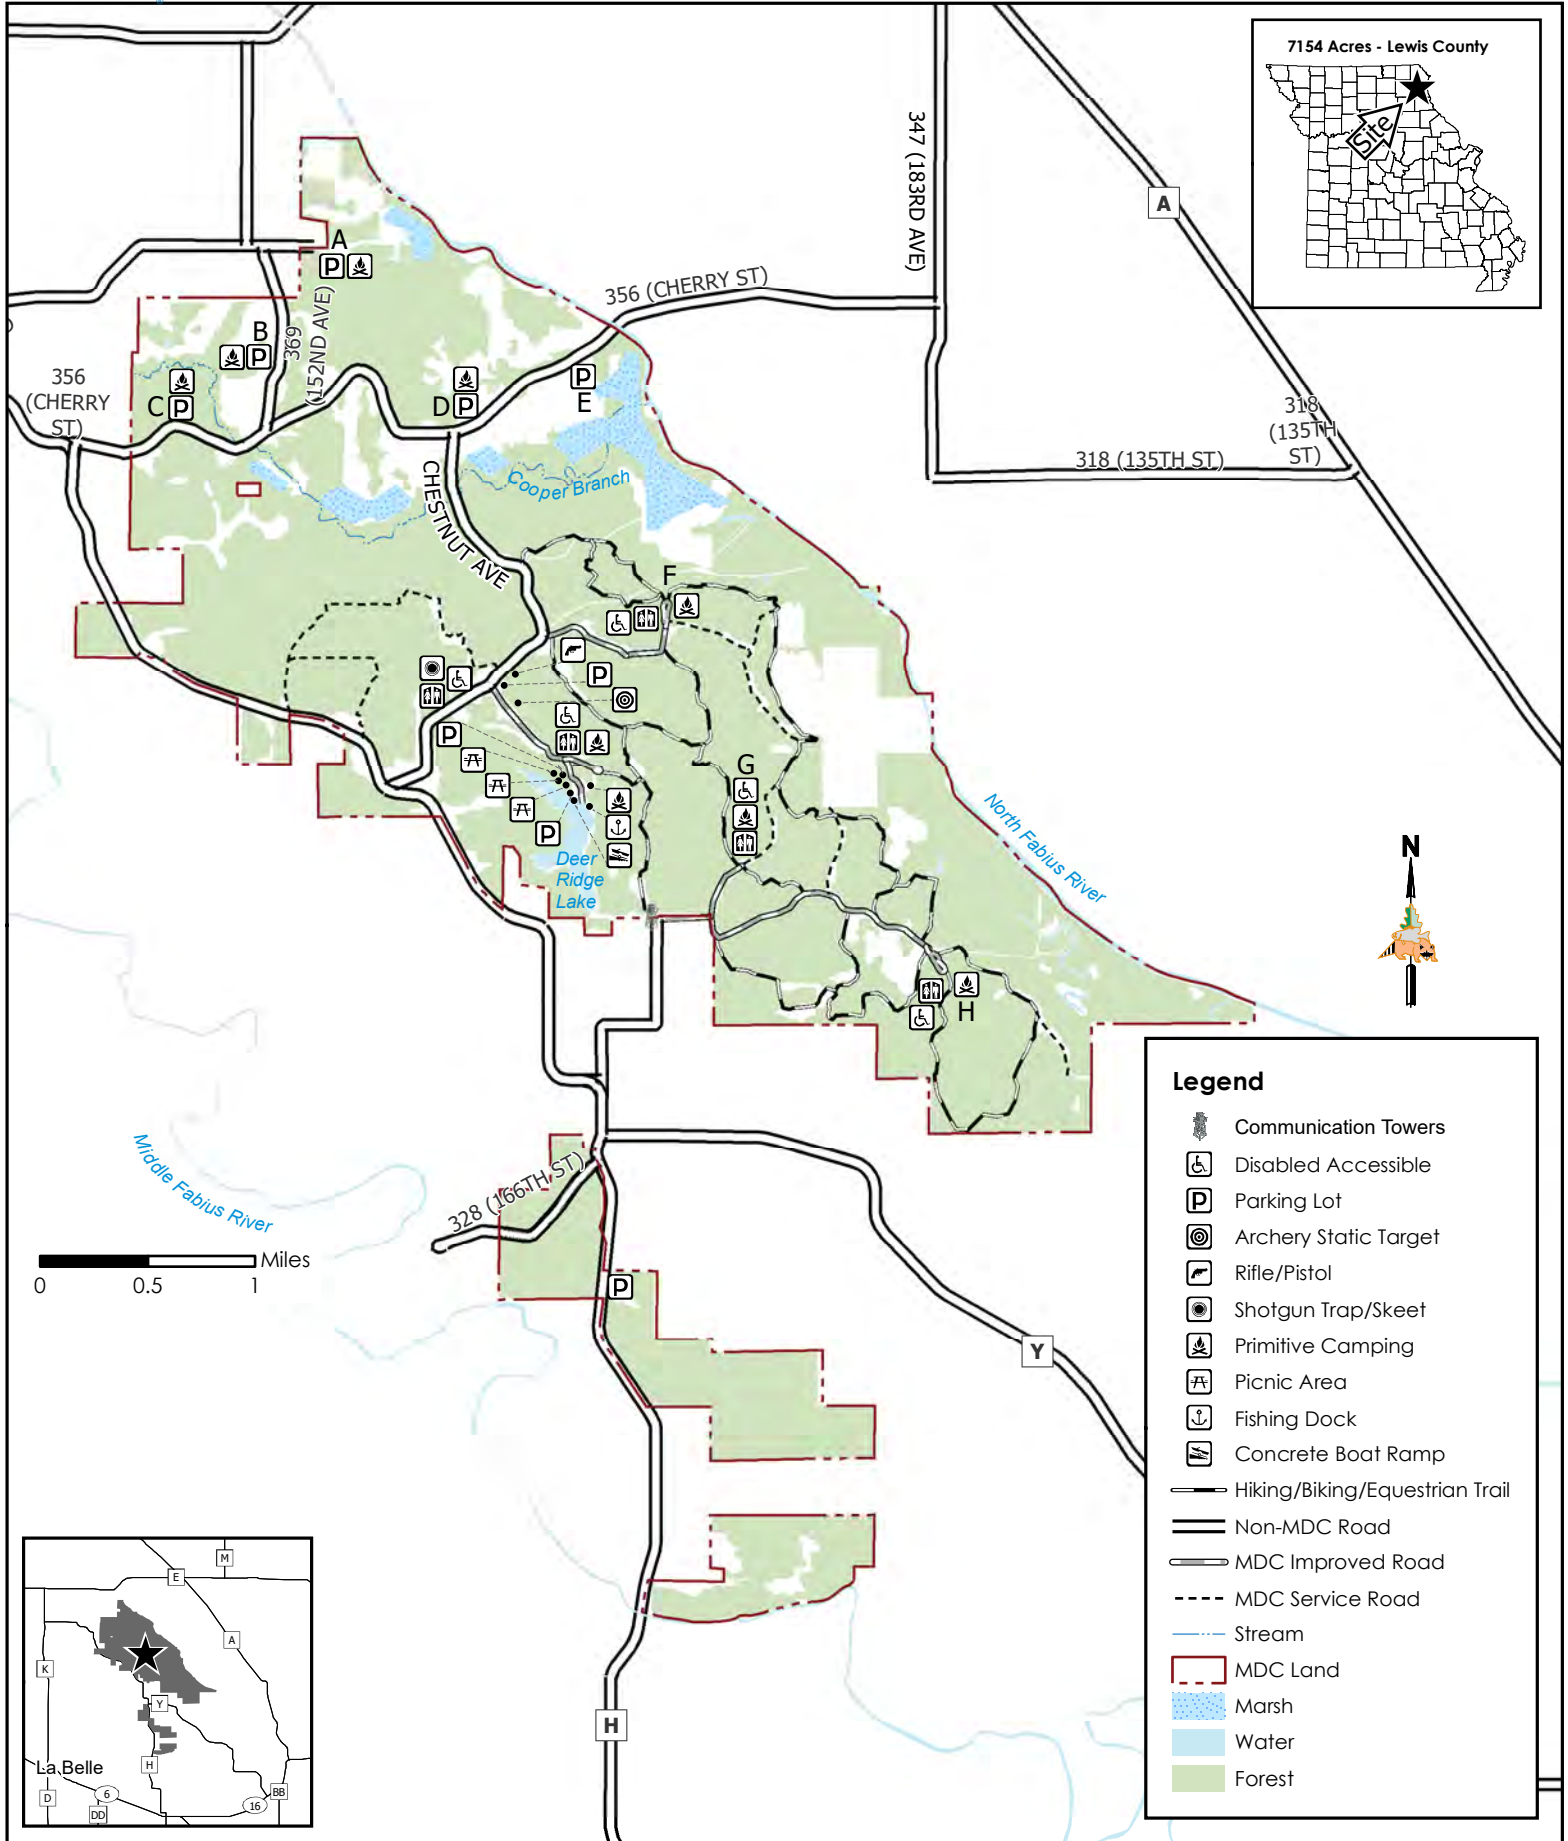

Deer Ridge Conservation Area

Conservation Commission of the State of Missouri ©

Last Updated - 8/1/2023

MAP DISCLAIMER: Although all data in this map have been compiled by the Missouri Department of Conservation, no warranty, expressed or implied, is made by the department as to the accuracy of the data and related materials. The act of distribution shall not constitute any such warranty, and no responsibility is assumed by the department in the use of these data or related materials.