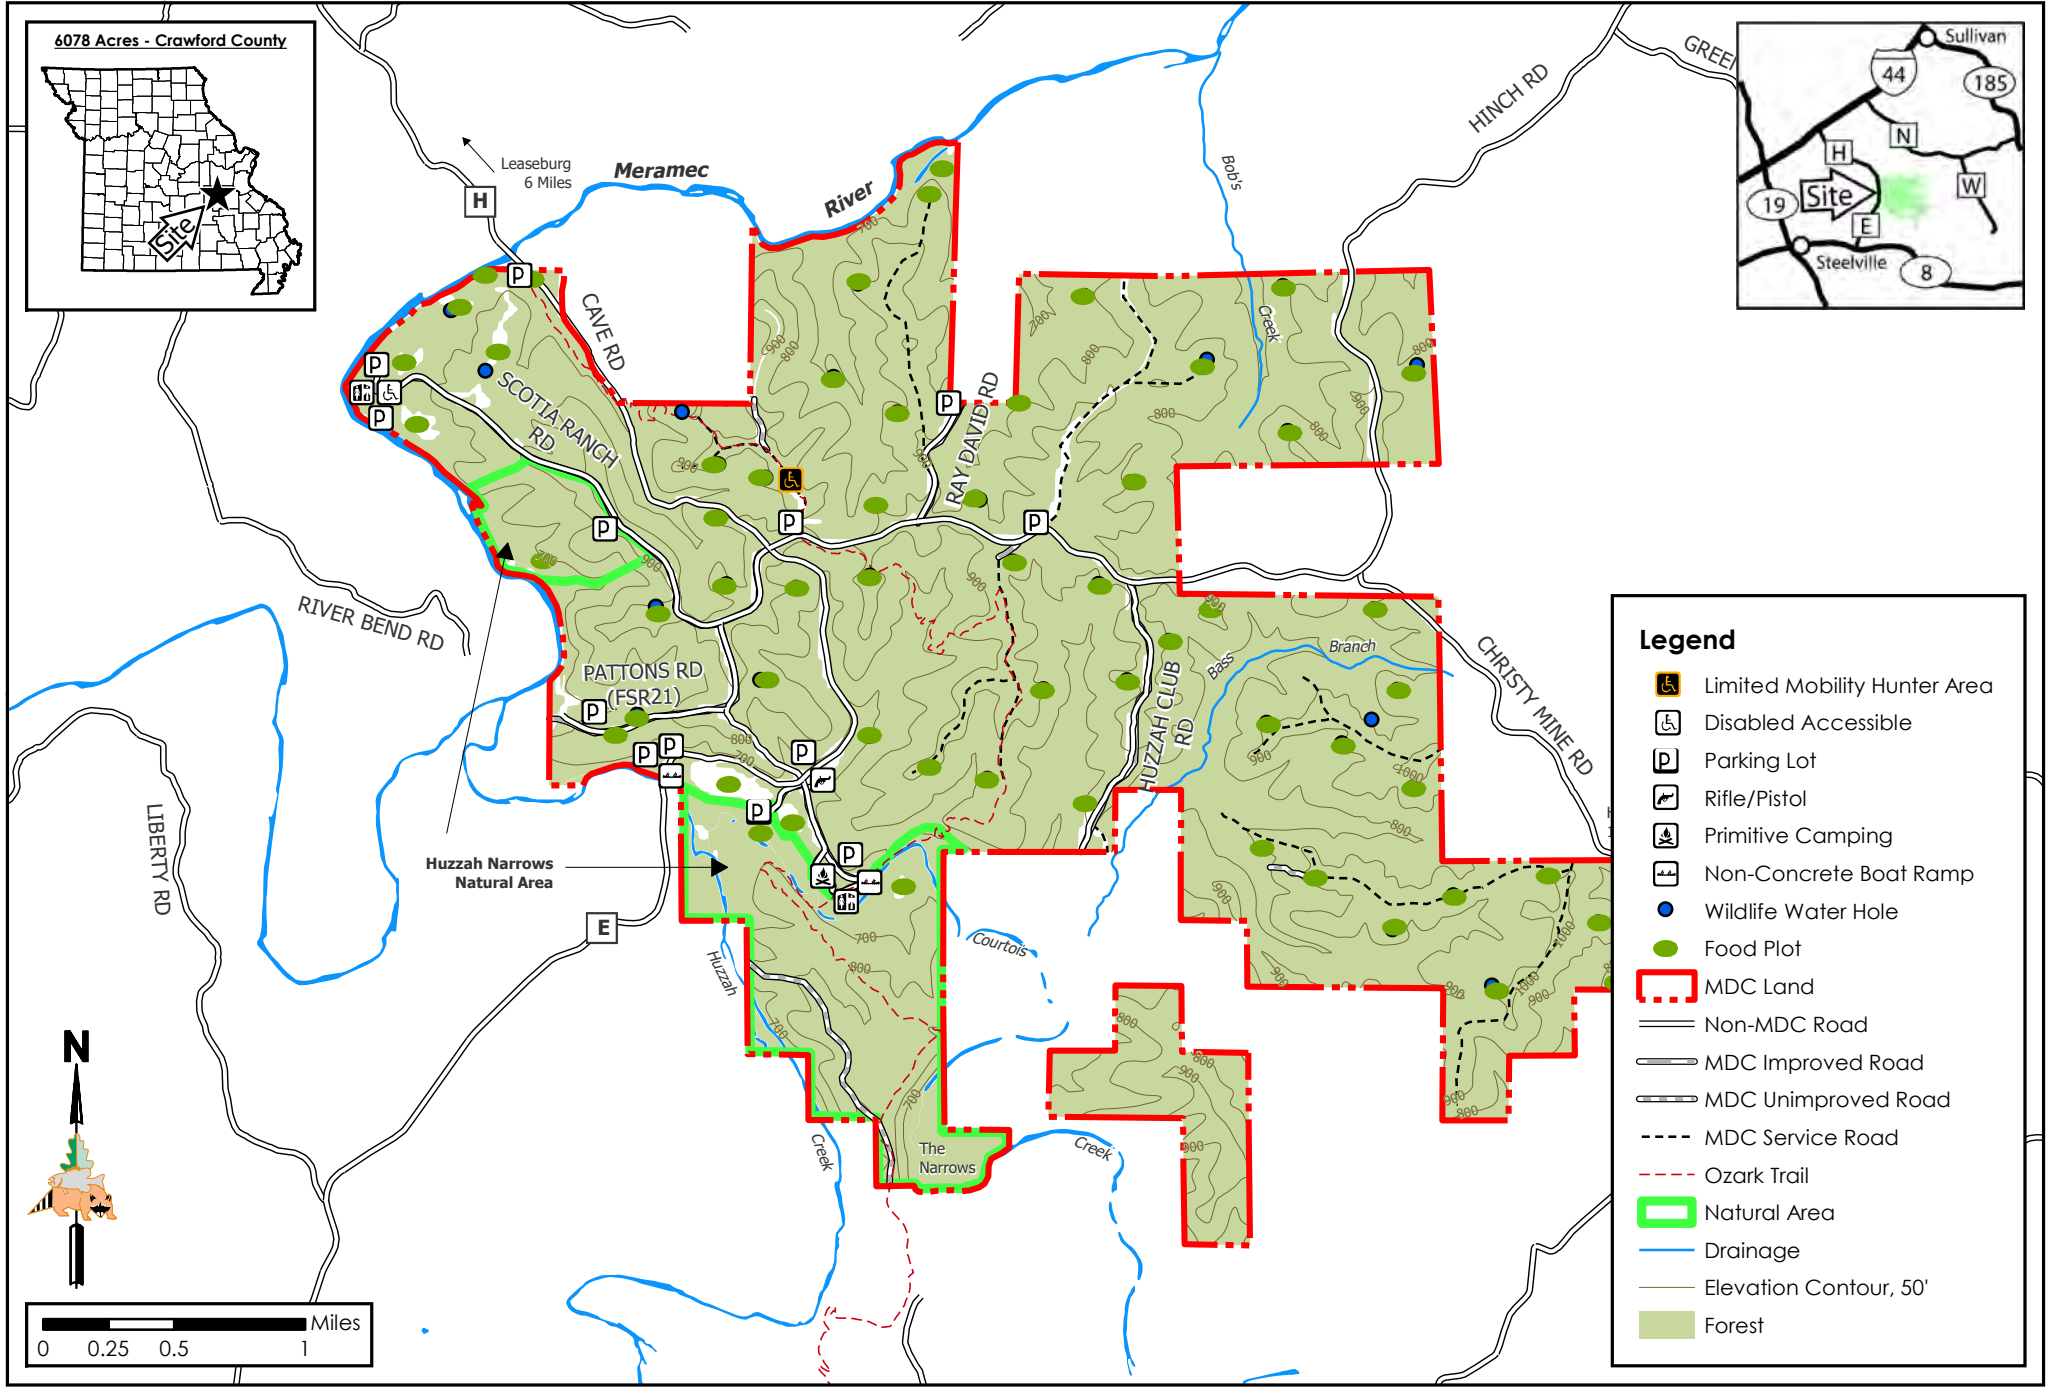

Huzzah CA

Conservation Commission of the State of Missouri ©

Last Updated - 10/7/2021

Legend

- Limited Mobility Hunter Area
- Disabled Accessible
- Parking Lot
- Rifle/Pistol
- Primitive Camping
- Non-Concrete Boat Ramp
- Wildlife Water Hole
- Food Plot
- MDC Land
- Non-MDC Road
- MDC Improved Road
- MDC Unimproved Road
- MDC Service Road
- Ozark Trail
- Natural Area
- Drainage
- Elevation Contour, 50'
- Forest

MAP DISCLAIMER: Although all data in this map have been compiled by the Missouri Department of Conservation, no warranty, expressed or implied, is made by the department as to the accuracy of the data and related materials. The act of distribution shall not constitute any such warranty, and no responsibility is assumed by the department in the use of these data or related materials.