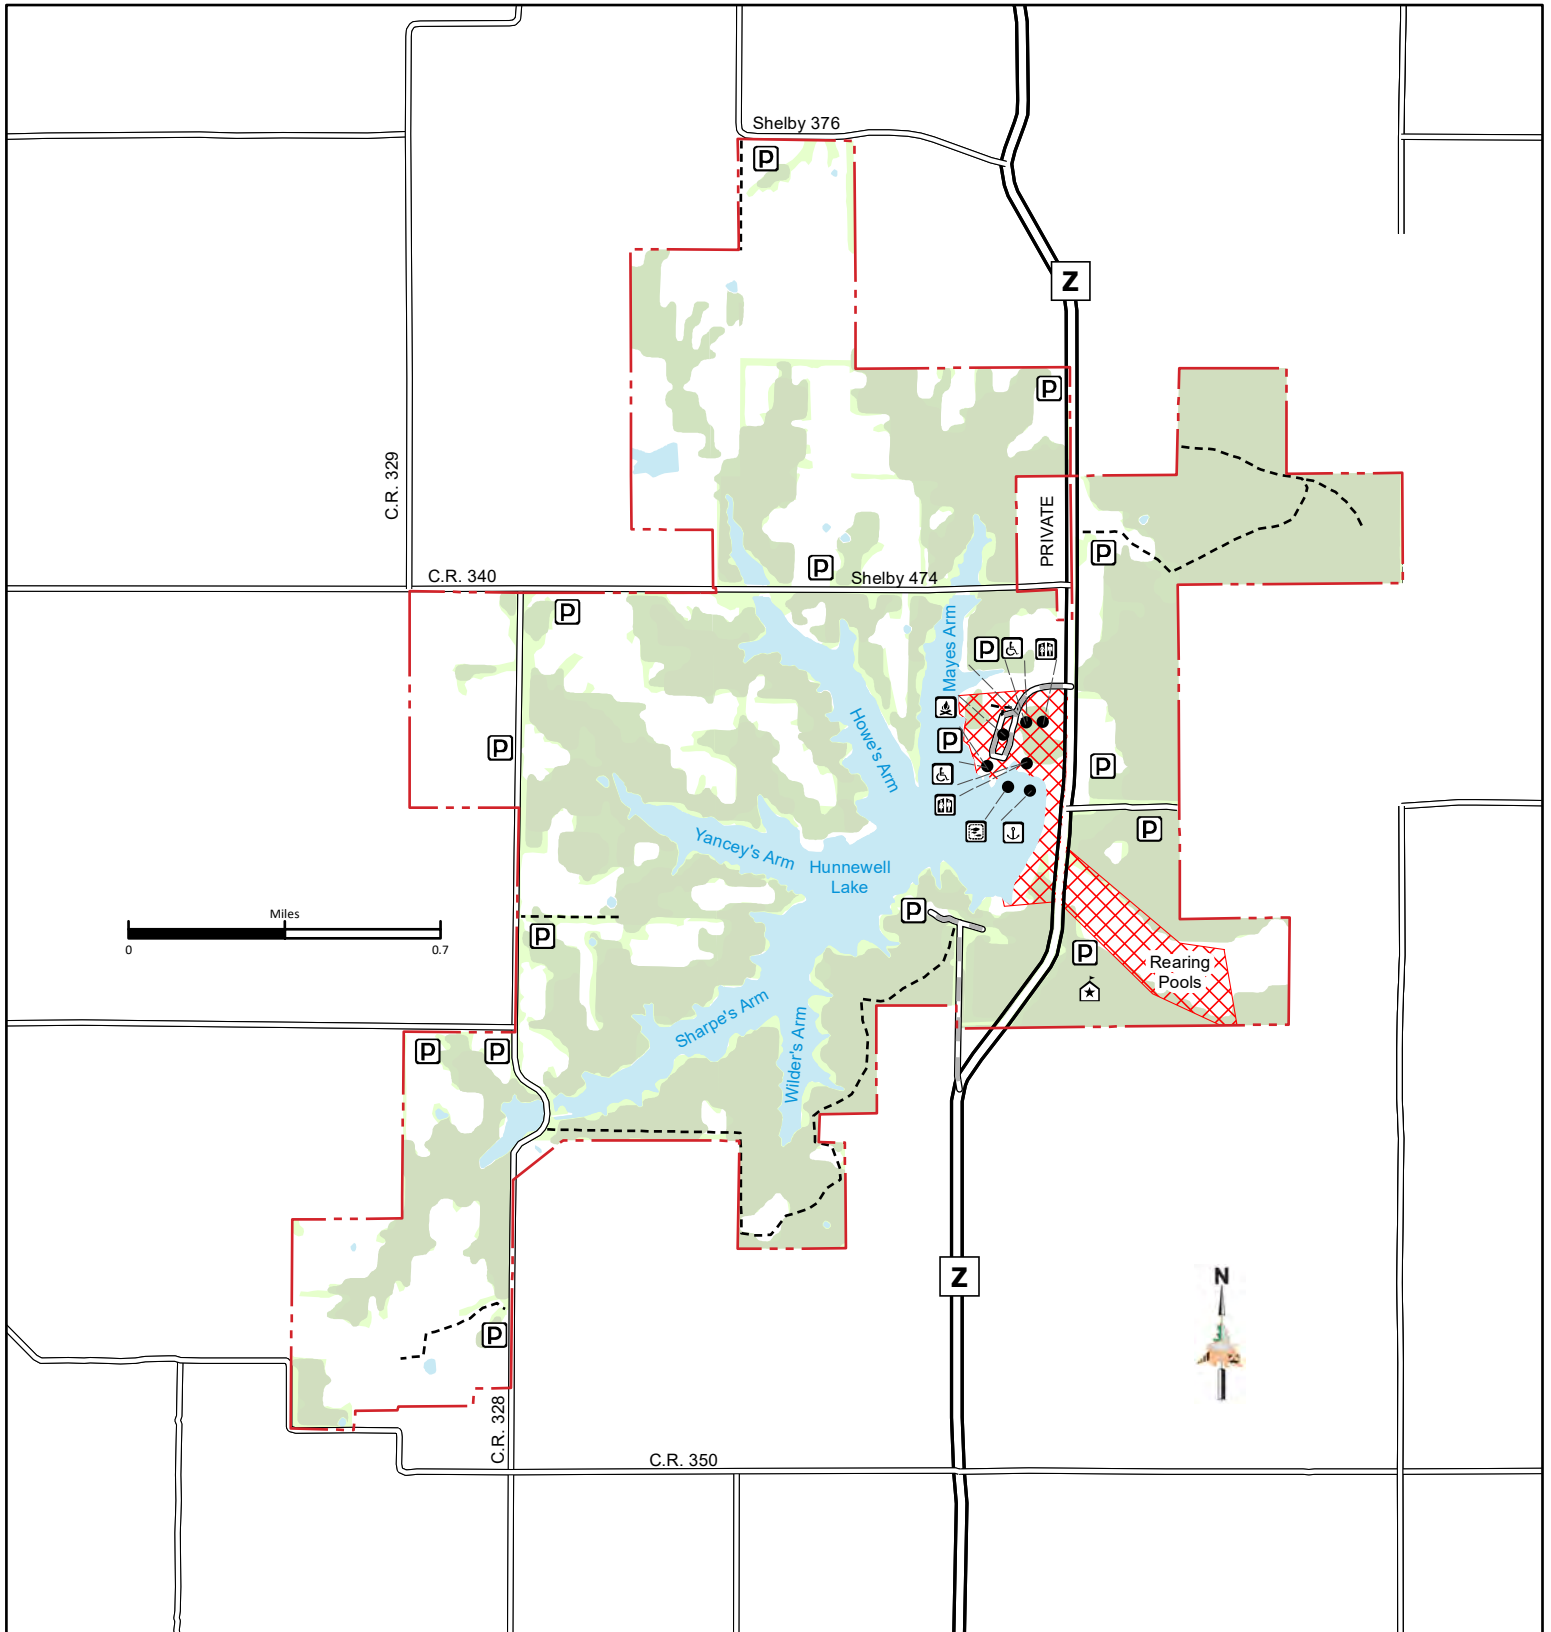

Hunnewell Lake Conservation Area

Shelby County - 1999 Acres

Conservation Commission of the State of Missouri 08/21/23

Legend

- Conservation Area Office
- Disabled Accessible
- Parking Lot
- Primitive Camping
- Privy
- Fish Cleaning
- Fishing Dock
- MDC Service Road
- Improved Road
- Non-MDC Road
- MDC Lands
- No Shooting Zone
- Water
- Forest

MAP DISCLAIMER: Although all data in this map have been compiled by the Missouri Department of Conservation, no warranty, expressed or implied, is made by the department as to the accuracy of the data and related materials. The act of distribution shall not constitute any such warranty, and no responsibility is assumed by the department in the use of these data or related materials.