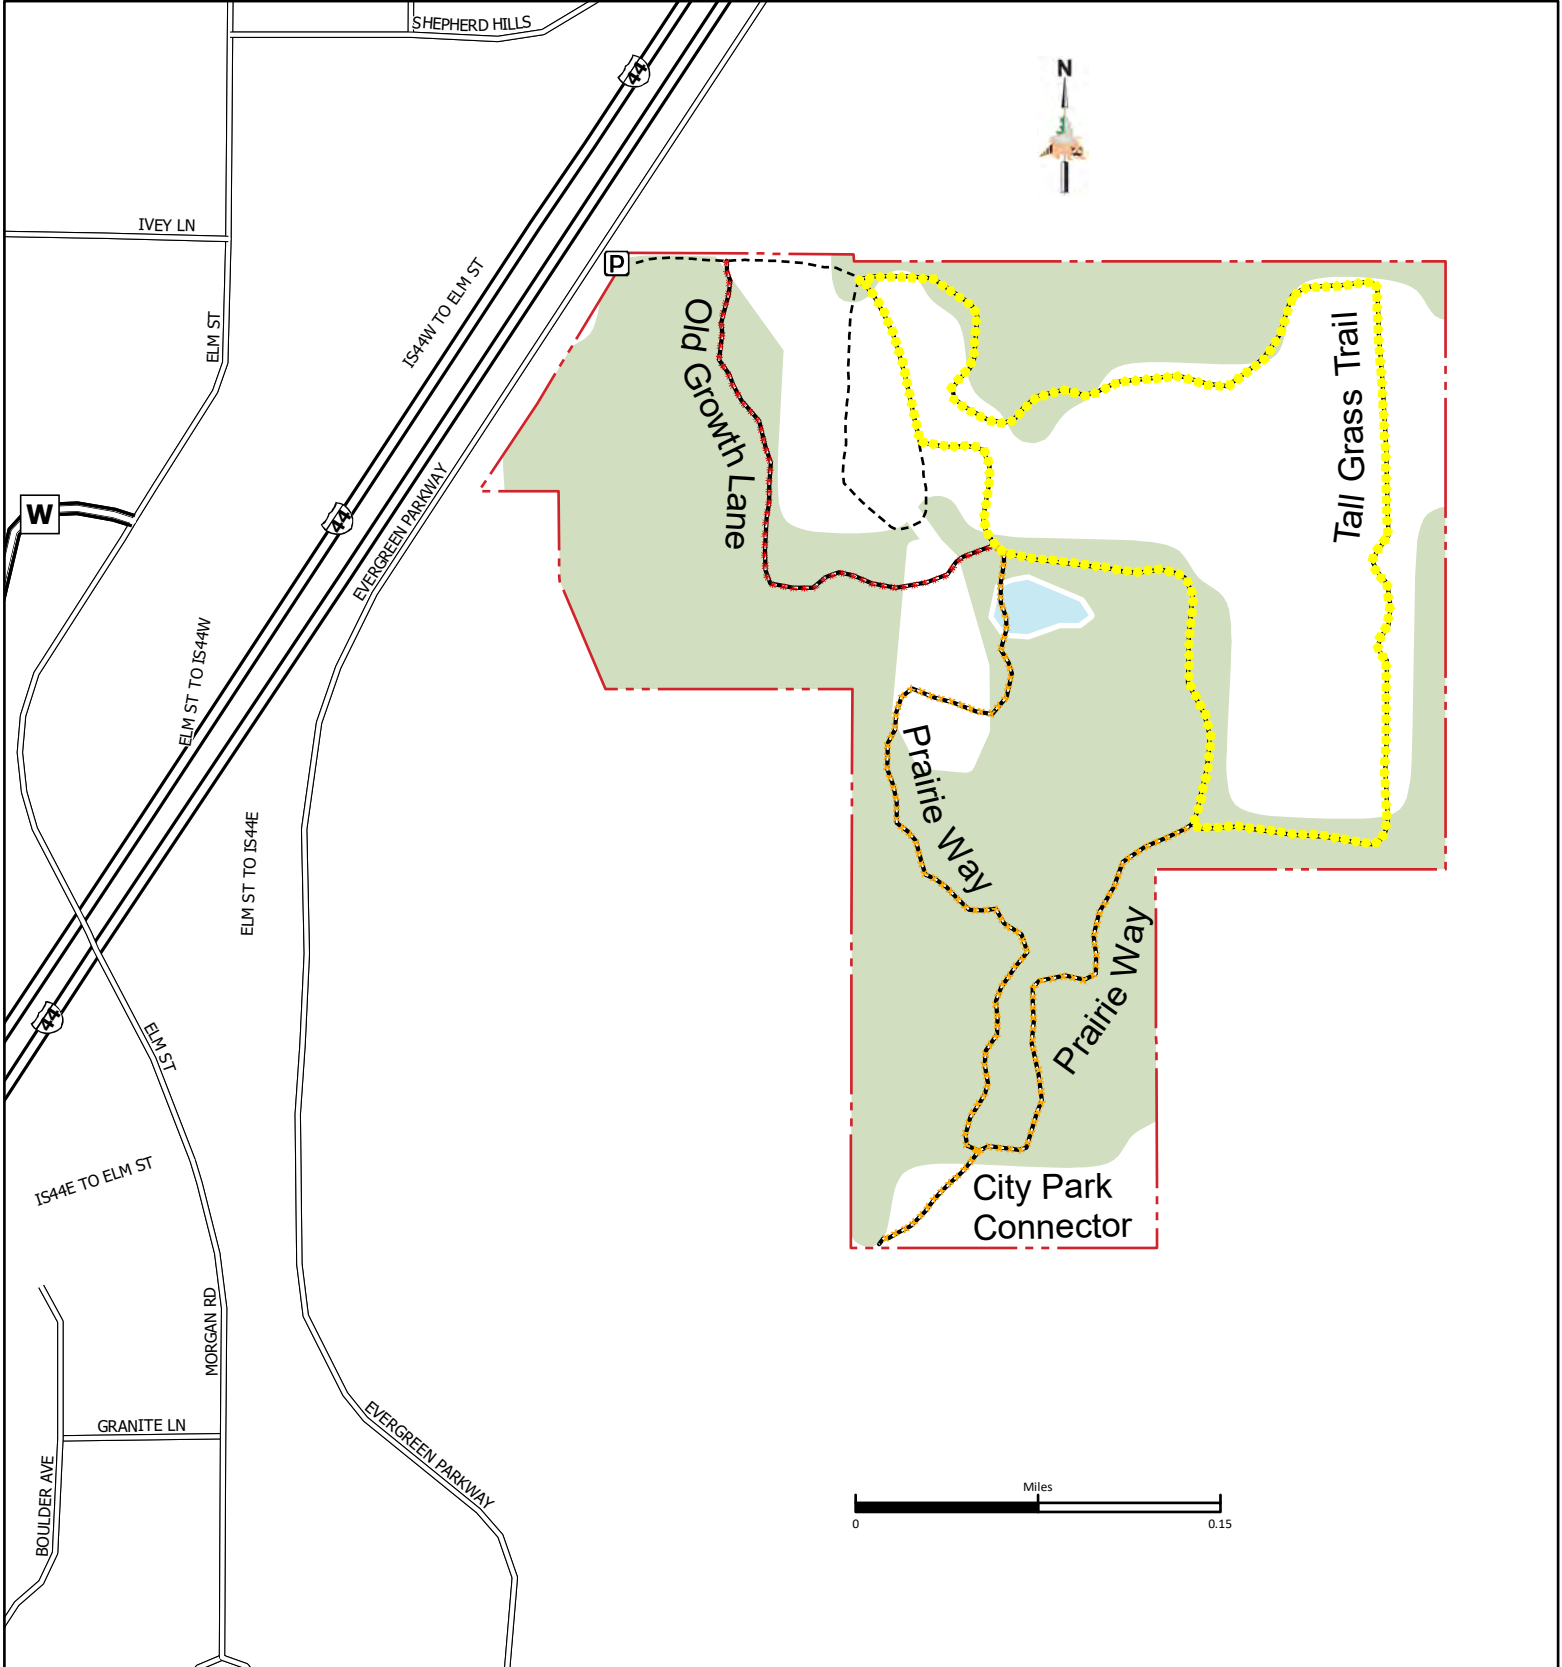

Coleman Memorial Conservation Area

Laclede County - 65 Acres

Conservation Commission of the State of Missouri 7/10/23

Legend

- Parking Lot
- MDC Service Road
- Non-MDC Road
- Hiking Trail
- Prairie Way
- Old Growth Lane
- Tall Grass Trail
- MDC Lands
- Water
- Forest

MAP DISCLAIMER: Although all data in this map have been compiled by the Missouri Department of Conservation, no warranty, expressed or implied, is made by the department as to the accuracy of the data and related materials. The act of distribution shall not constitute any such warranty, and no responsibility is assumed by the department in the use of these data or related materials.