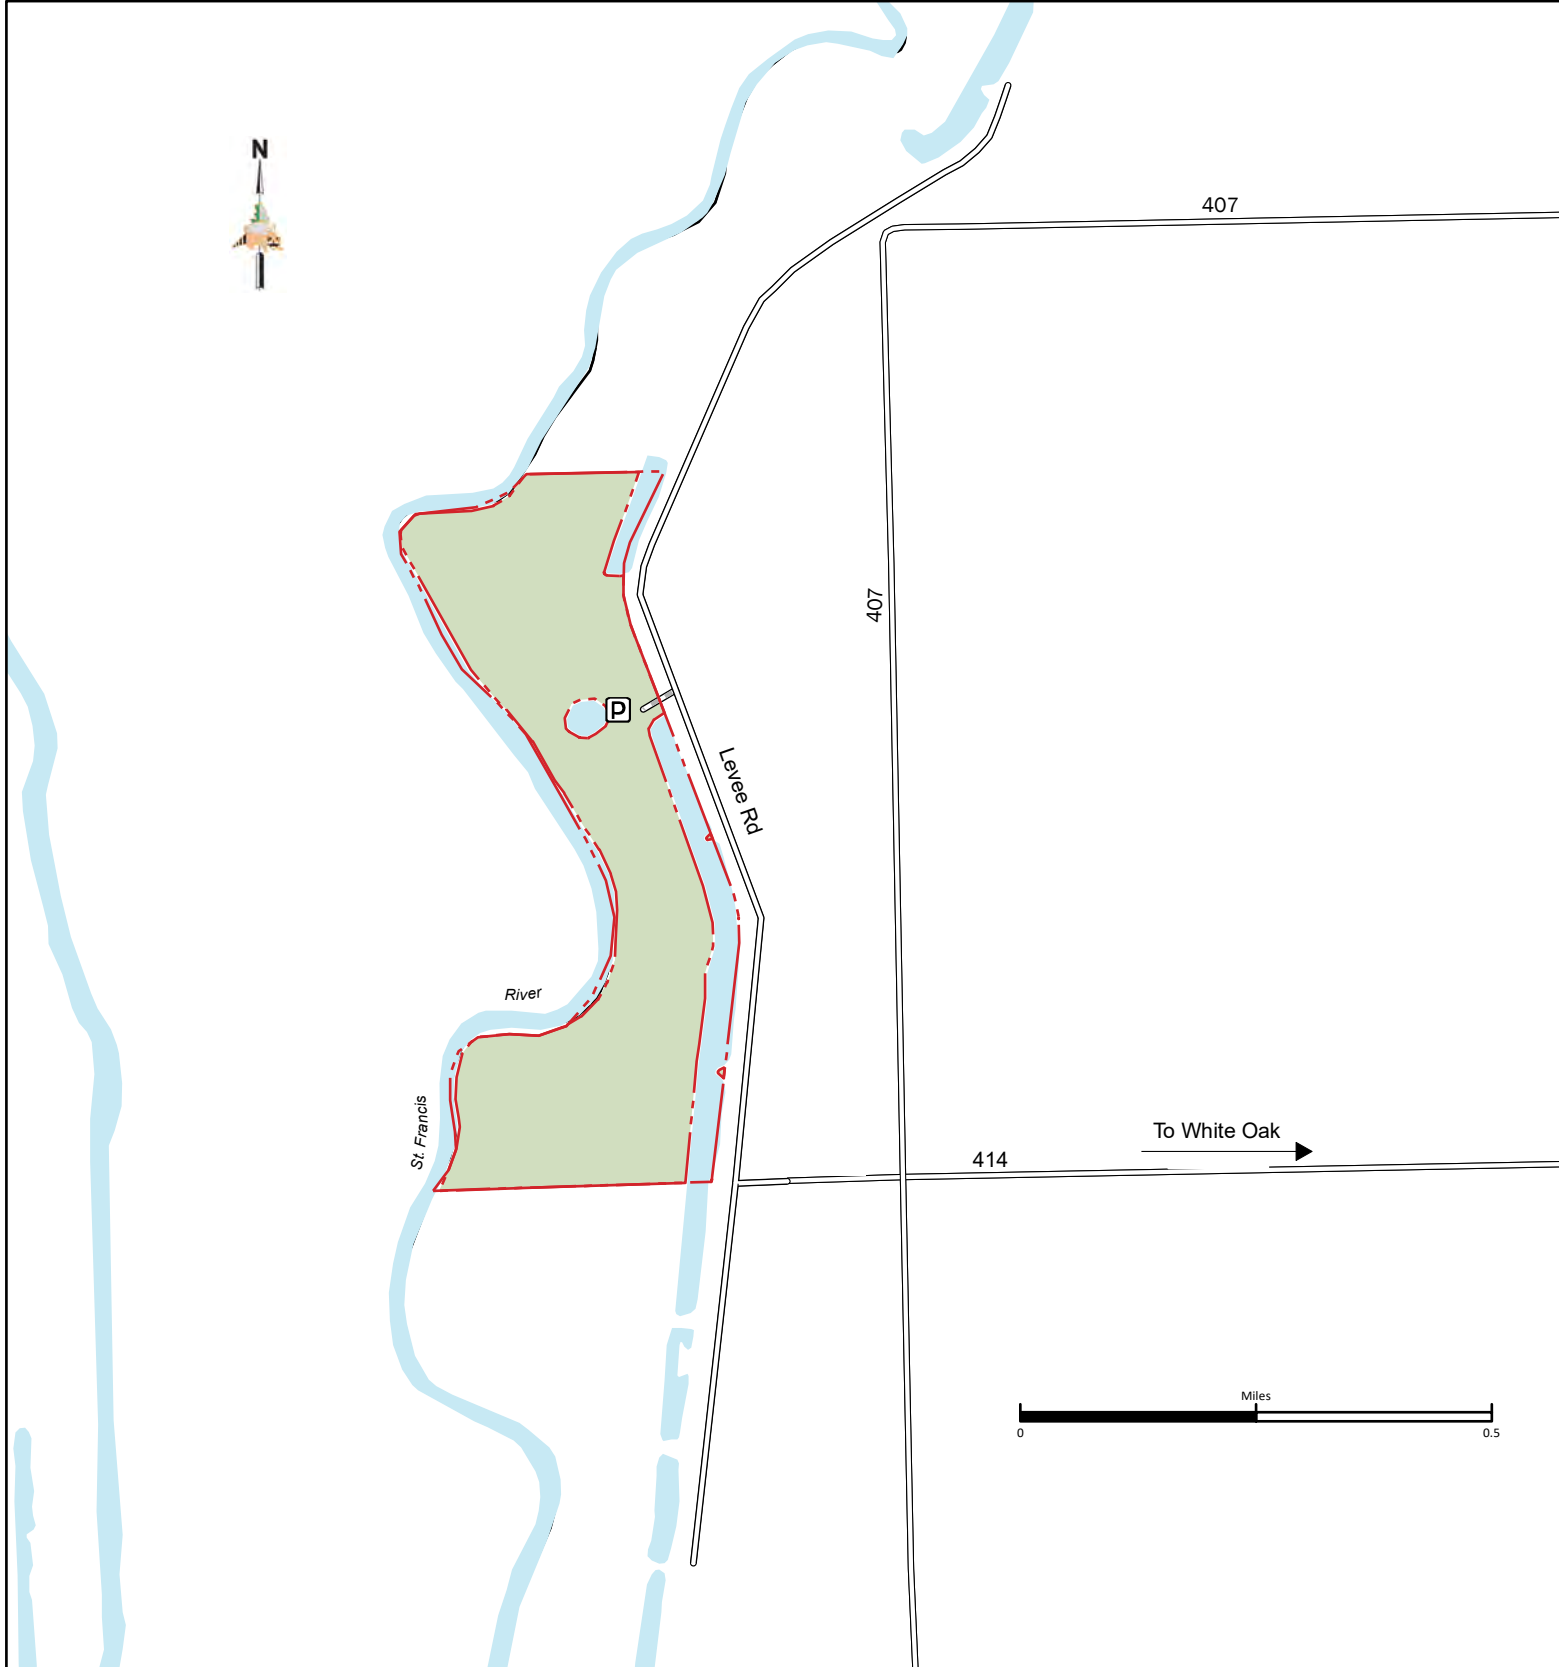

Frisbee Cutoff Access

Dunklin - 93 Acres

Conservation Commission of the State of Missouri 7/10/23

Legend

- Parking Lot
- Improved Road
- Non-MDC Road
- MDC Lands
- Water
- Forest

Area Restrictions
Use or possession of leadshot is prohibited

MAP DISCLAIMER: Although all data in this map have been compiled by the Missouri Department of Conservation, no warranty, expressed or implied, is made by the department as to the accuracy of the data and related materials. The act of distribution shall not constitute any such warranty, and no responsibility is assumed by the department in the use of these data or related materials.