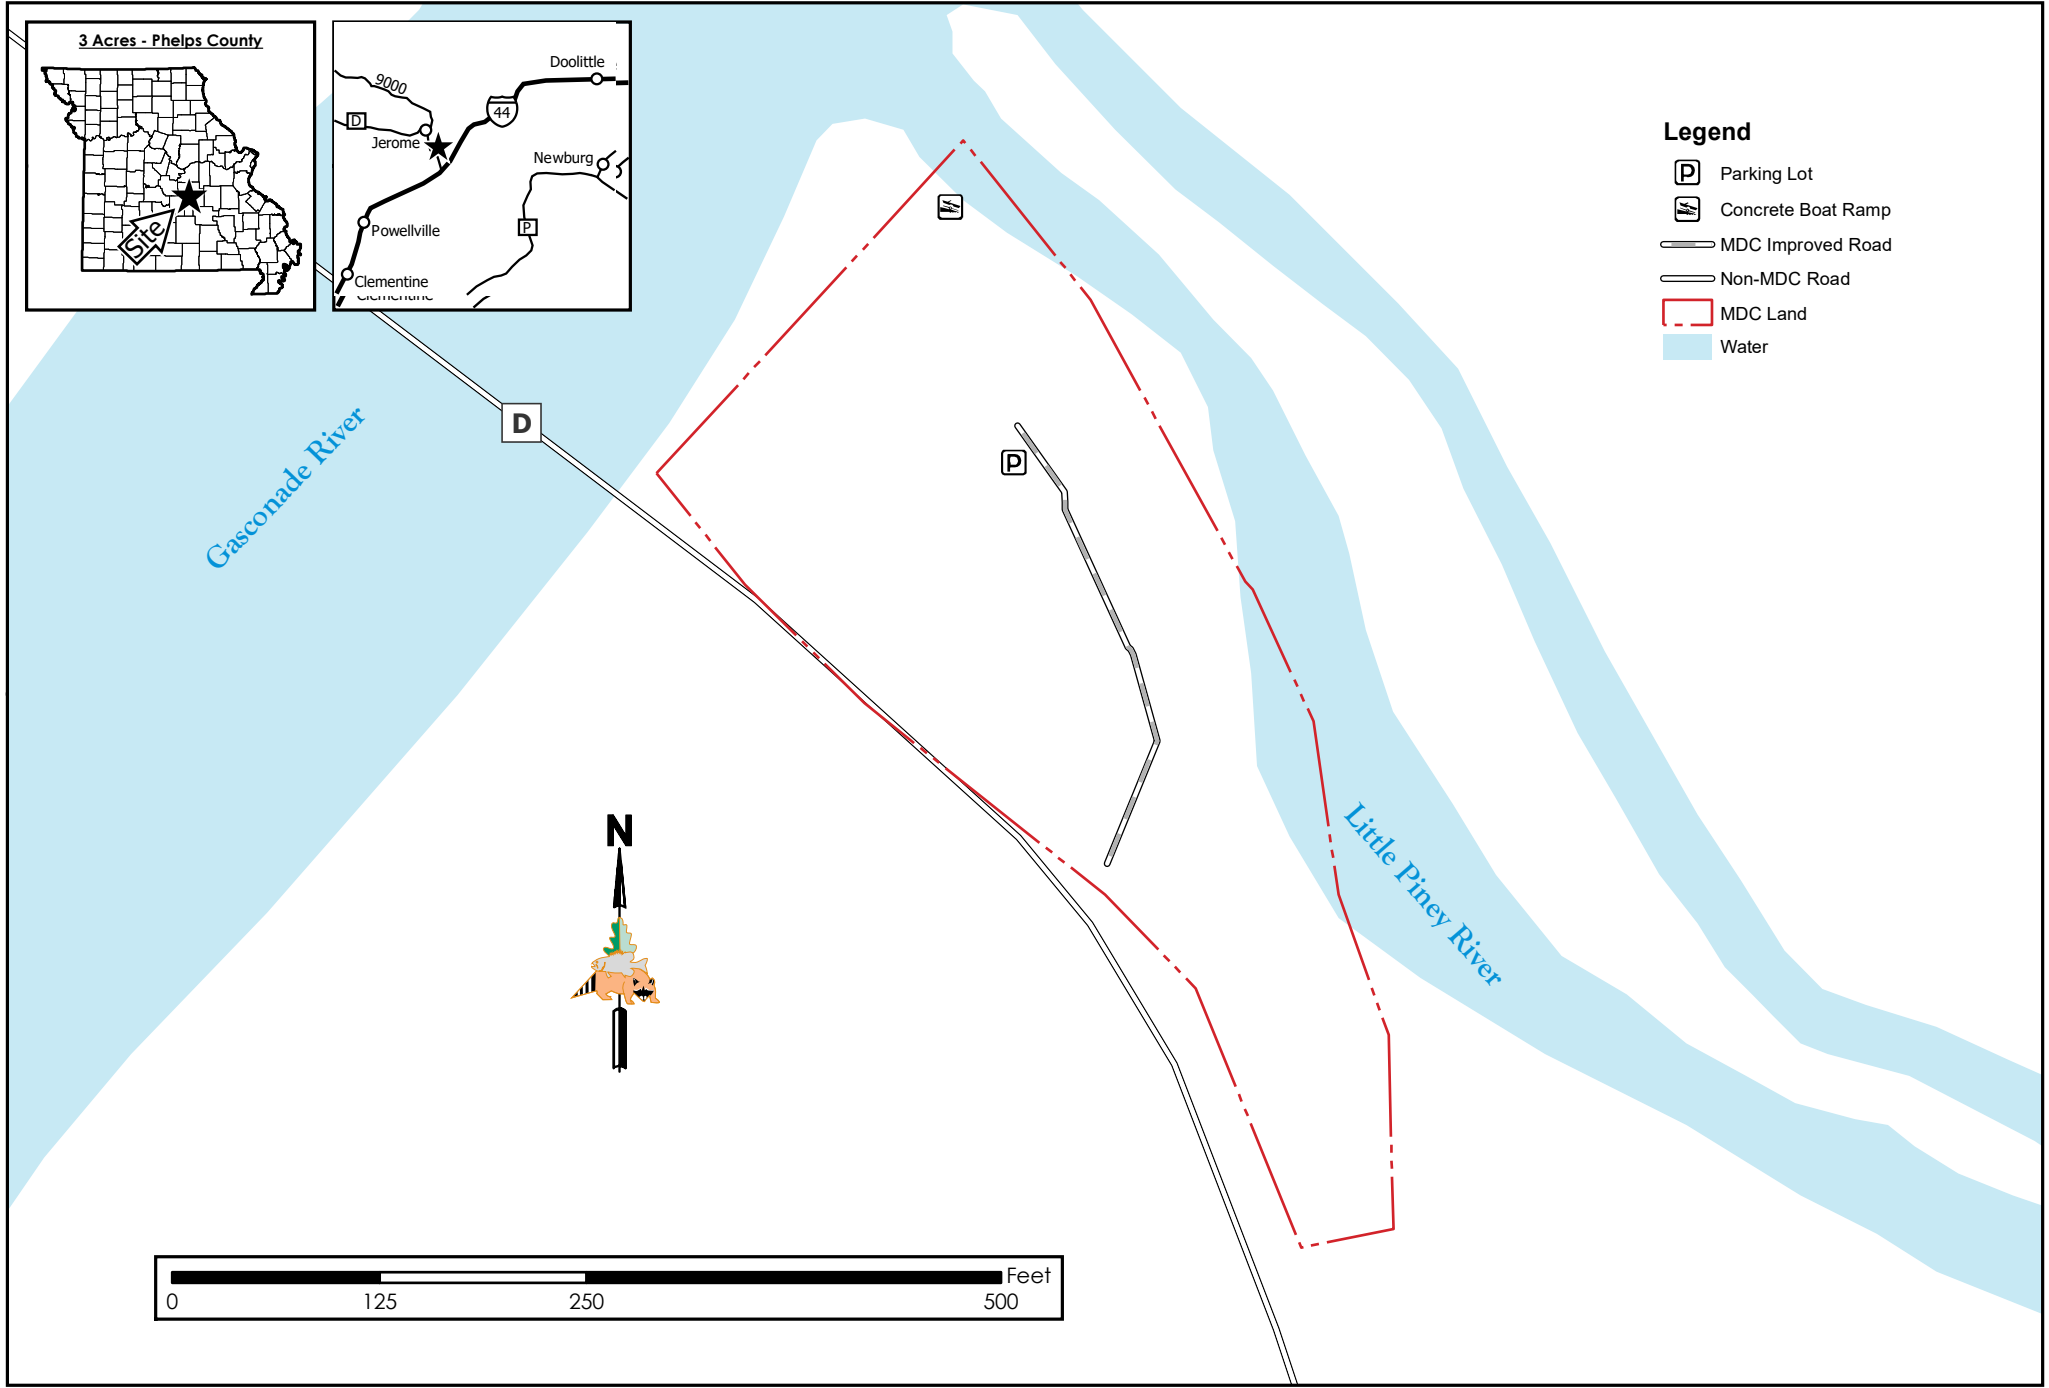

Jerome Access

Conservation Commission of the State of Missouri ©

Last Updated - 8/23/2023

Legend

- Parking Lot
- Concrete Boat Ramp
- MDC Improved Road
- Non-MDC Road
- MDC Land
- Water

MAP DISCLAIMER: Although all data in this map have been compiled by the Missouri Department of Conservation, no warranty, expressed or implied, is made by the department as to the accuracy of the data and related materials. The act of distribution shall not constitute any such warranty, and no responsibility is assumed by the department in the use of these data or related materials.