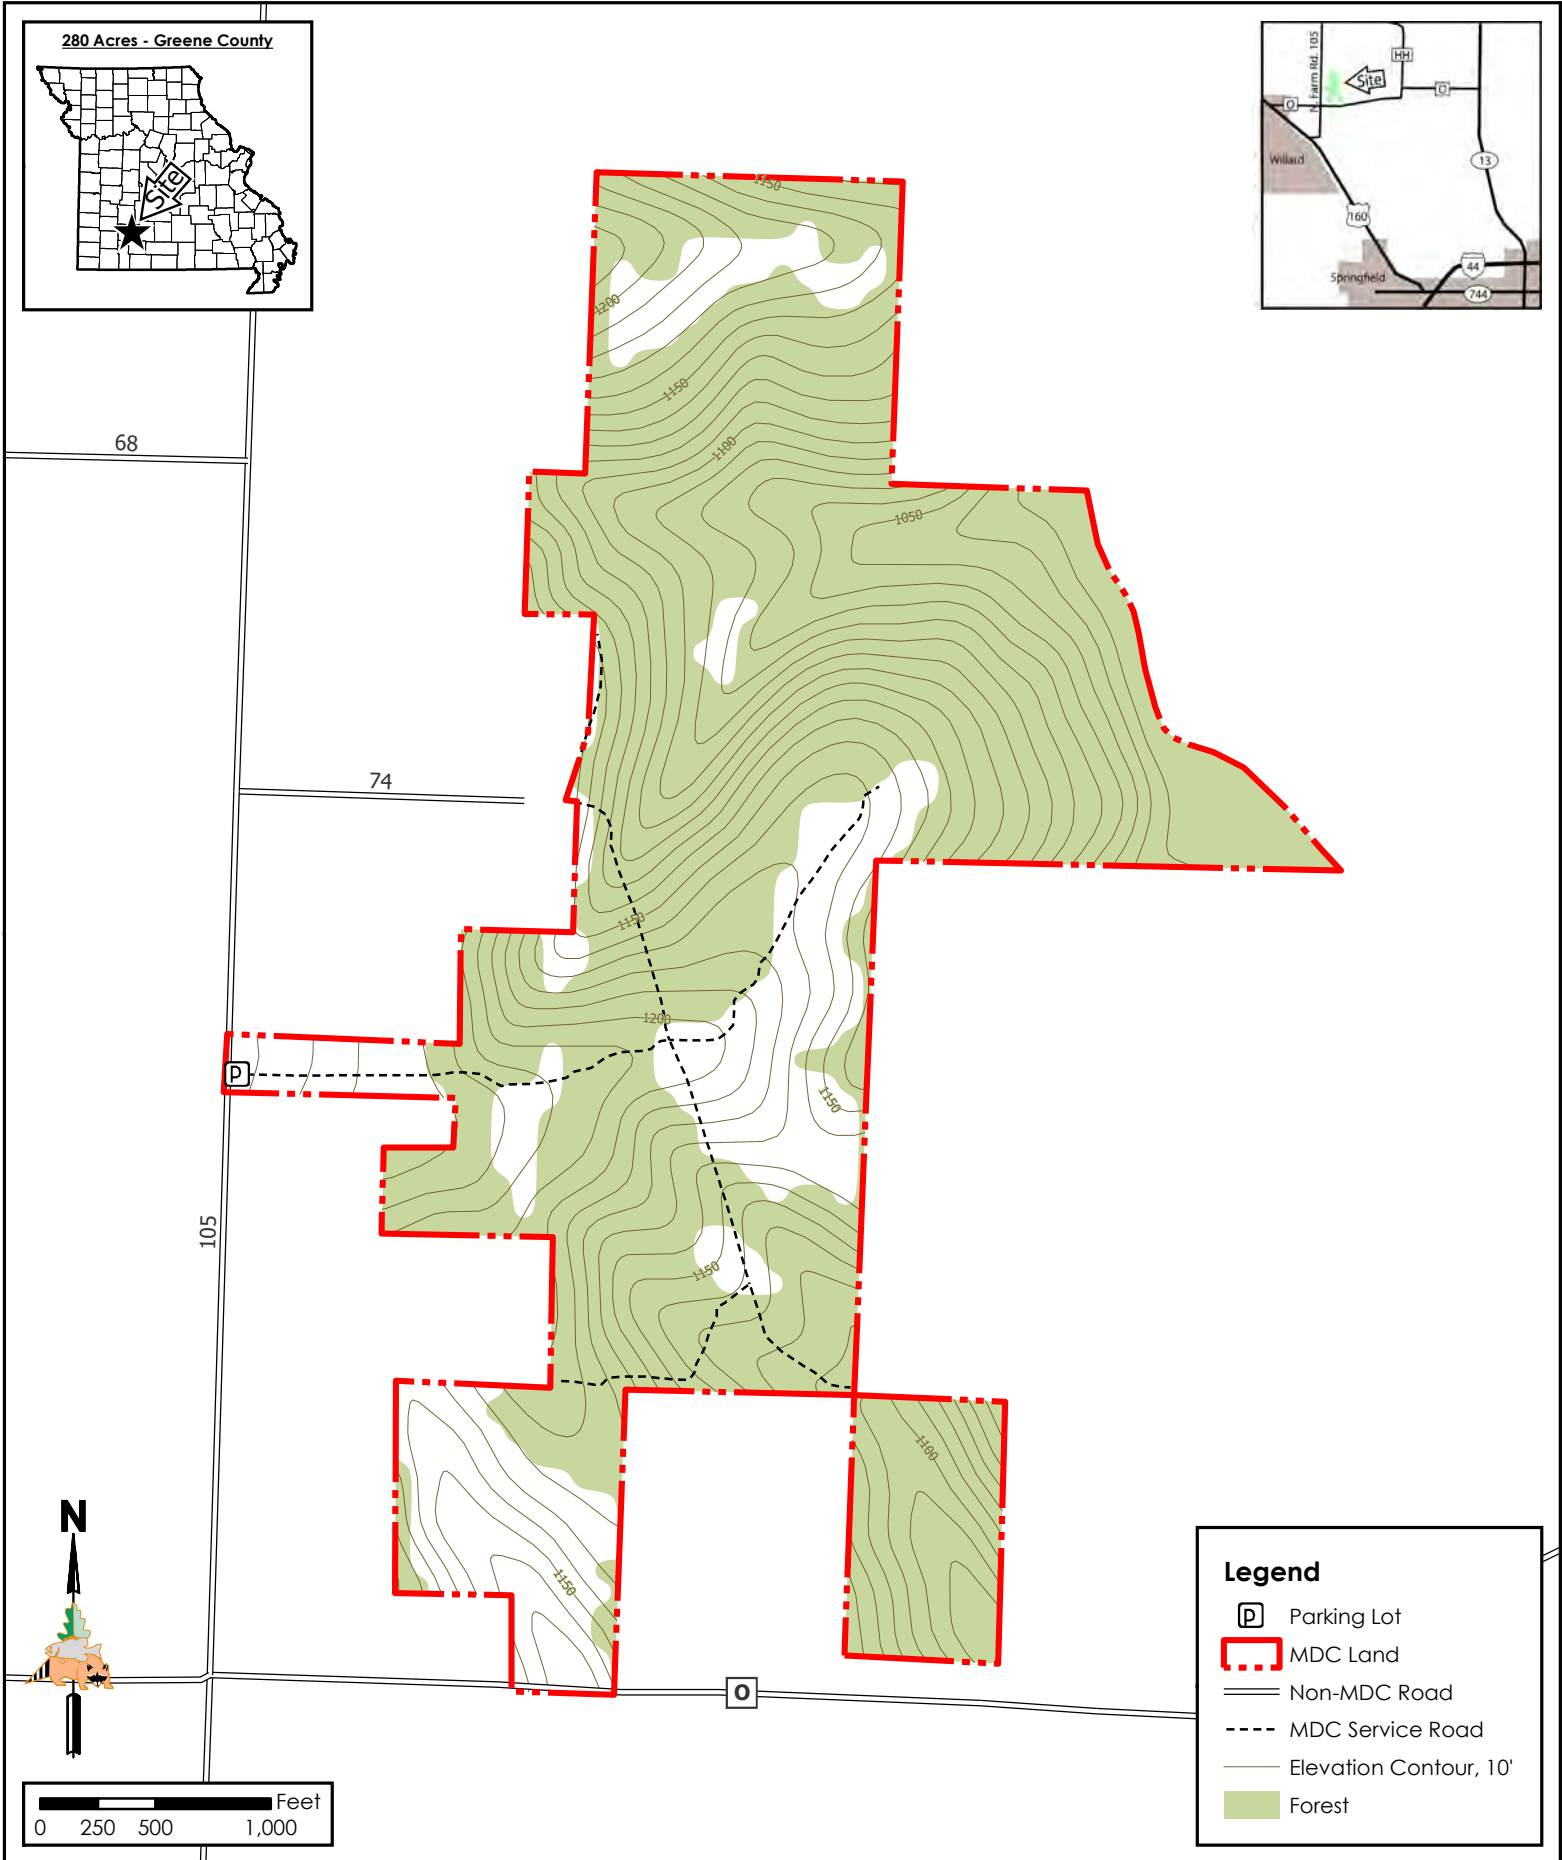

Rocky Barrens Conservation Area

Conservation Commission of the State of Missouri ©

Last Updated - 10/27/2021

280 Acres - Greene County

Legend

- Parking Lot
- MDC Land
- Non-MDC Road
- MDC Service Road
- Elevation Contour, 10'
- Forest

MAP DISCLAIMER: Although all data in this map have been compiled by the Missouri Department of Conservation, no warranty, expressed or implied, is made by the department as to the accuracy of the data and related materials. The act of distribution shall not constitute any such warranty, and no responsibility is assumed by the department in the use of these data or related materials.