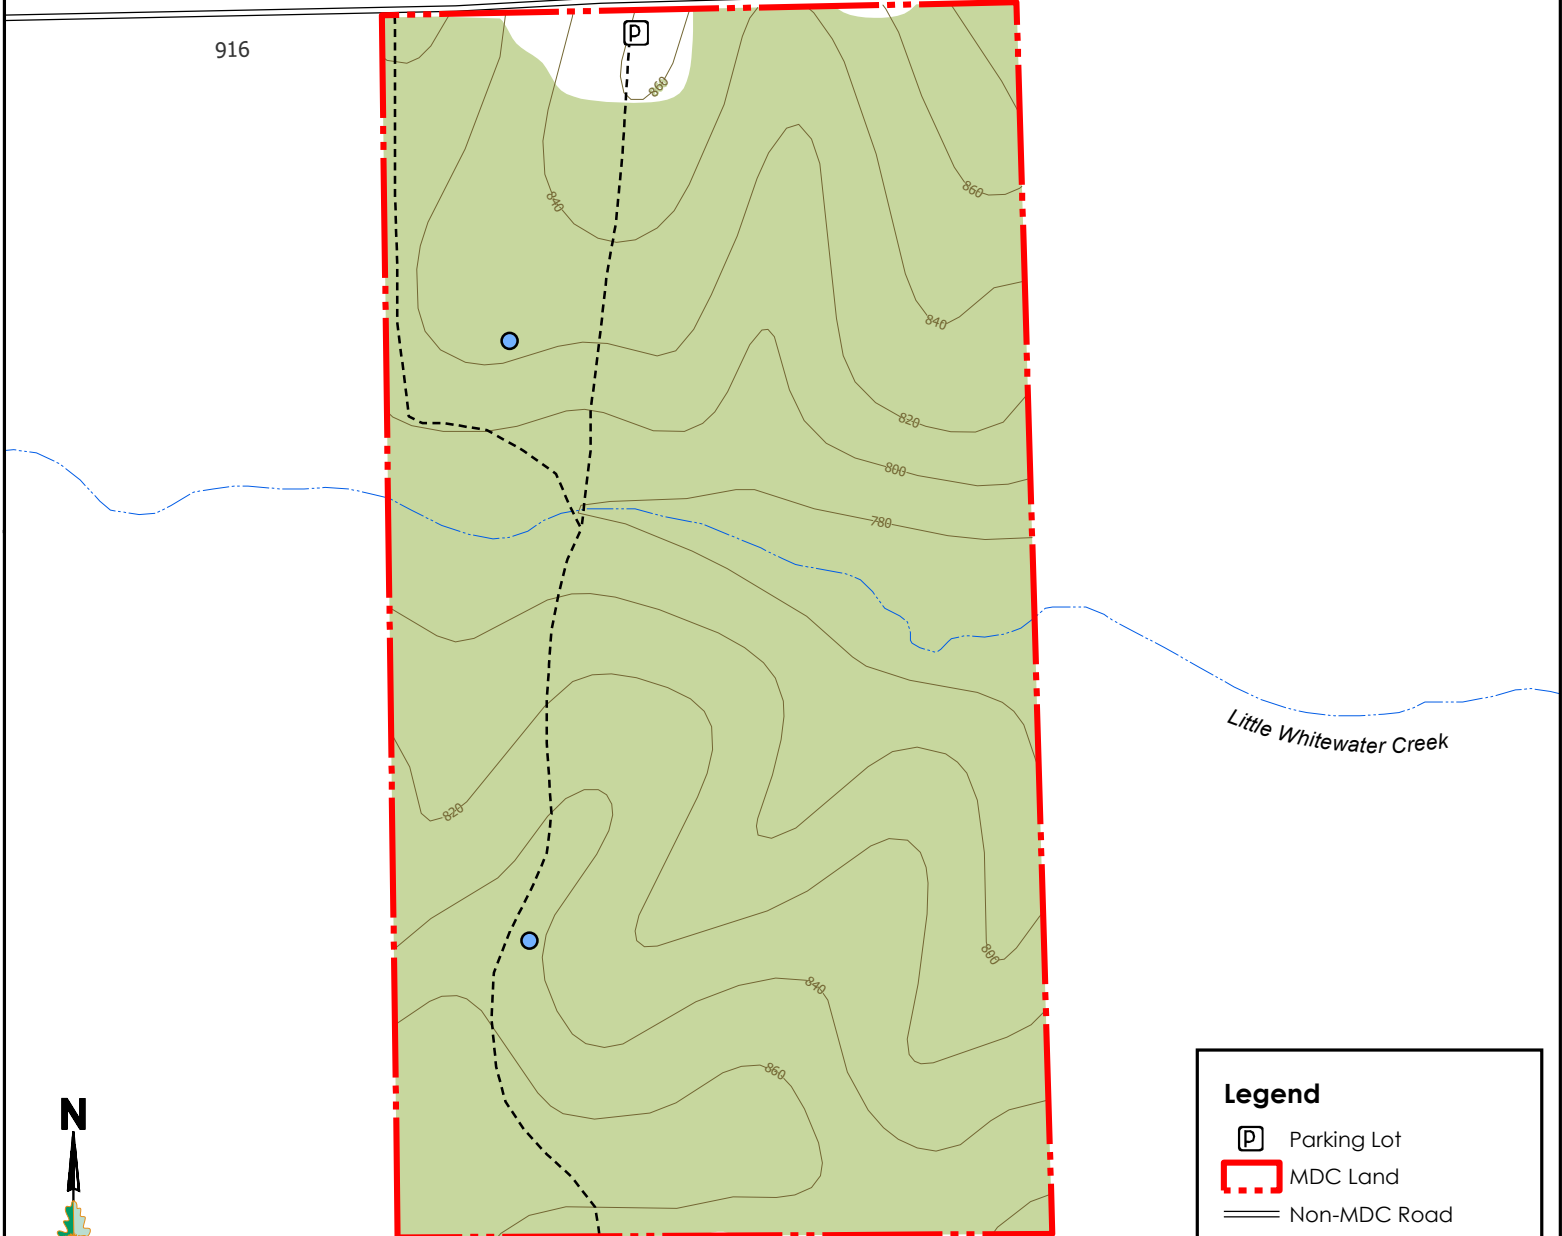

Little Whitewater Conservation Area

Conservation Commission of the State of Missouri ©

Last Updated - 11/2/2021

Legend

- Parking Lot
- MDC Land
- Non-MDC Road
- MDC Service Road
- Stream
- Pond
- Elevation Contour, 20'
- Forest

MAP DISCLAIMER: Although all data in this map have been compiled by the Missouri Department of Conservation, no warranty, expressed or implied, is made by the department as to the accuracy of the data and related materials. The act of distribution shall not constitute any such warranty, and no responsibility is assumed by the department in the use of these data or related materials.