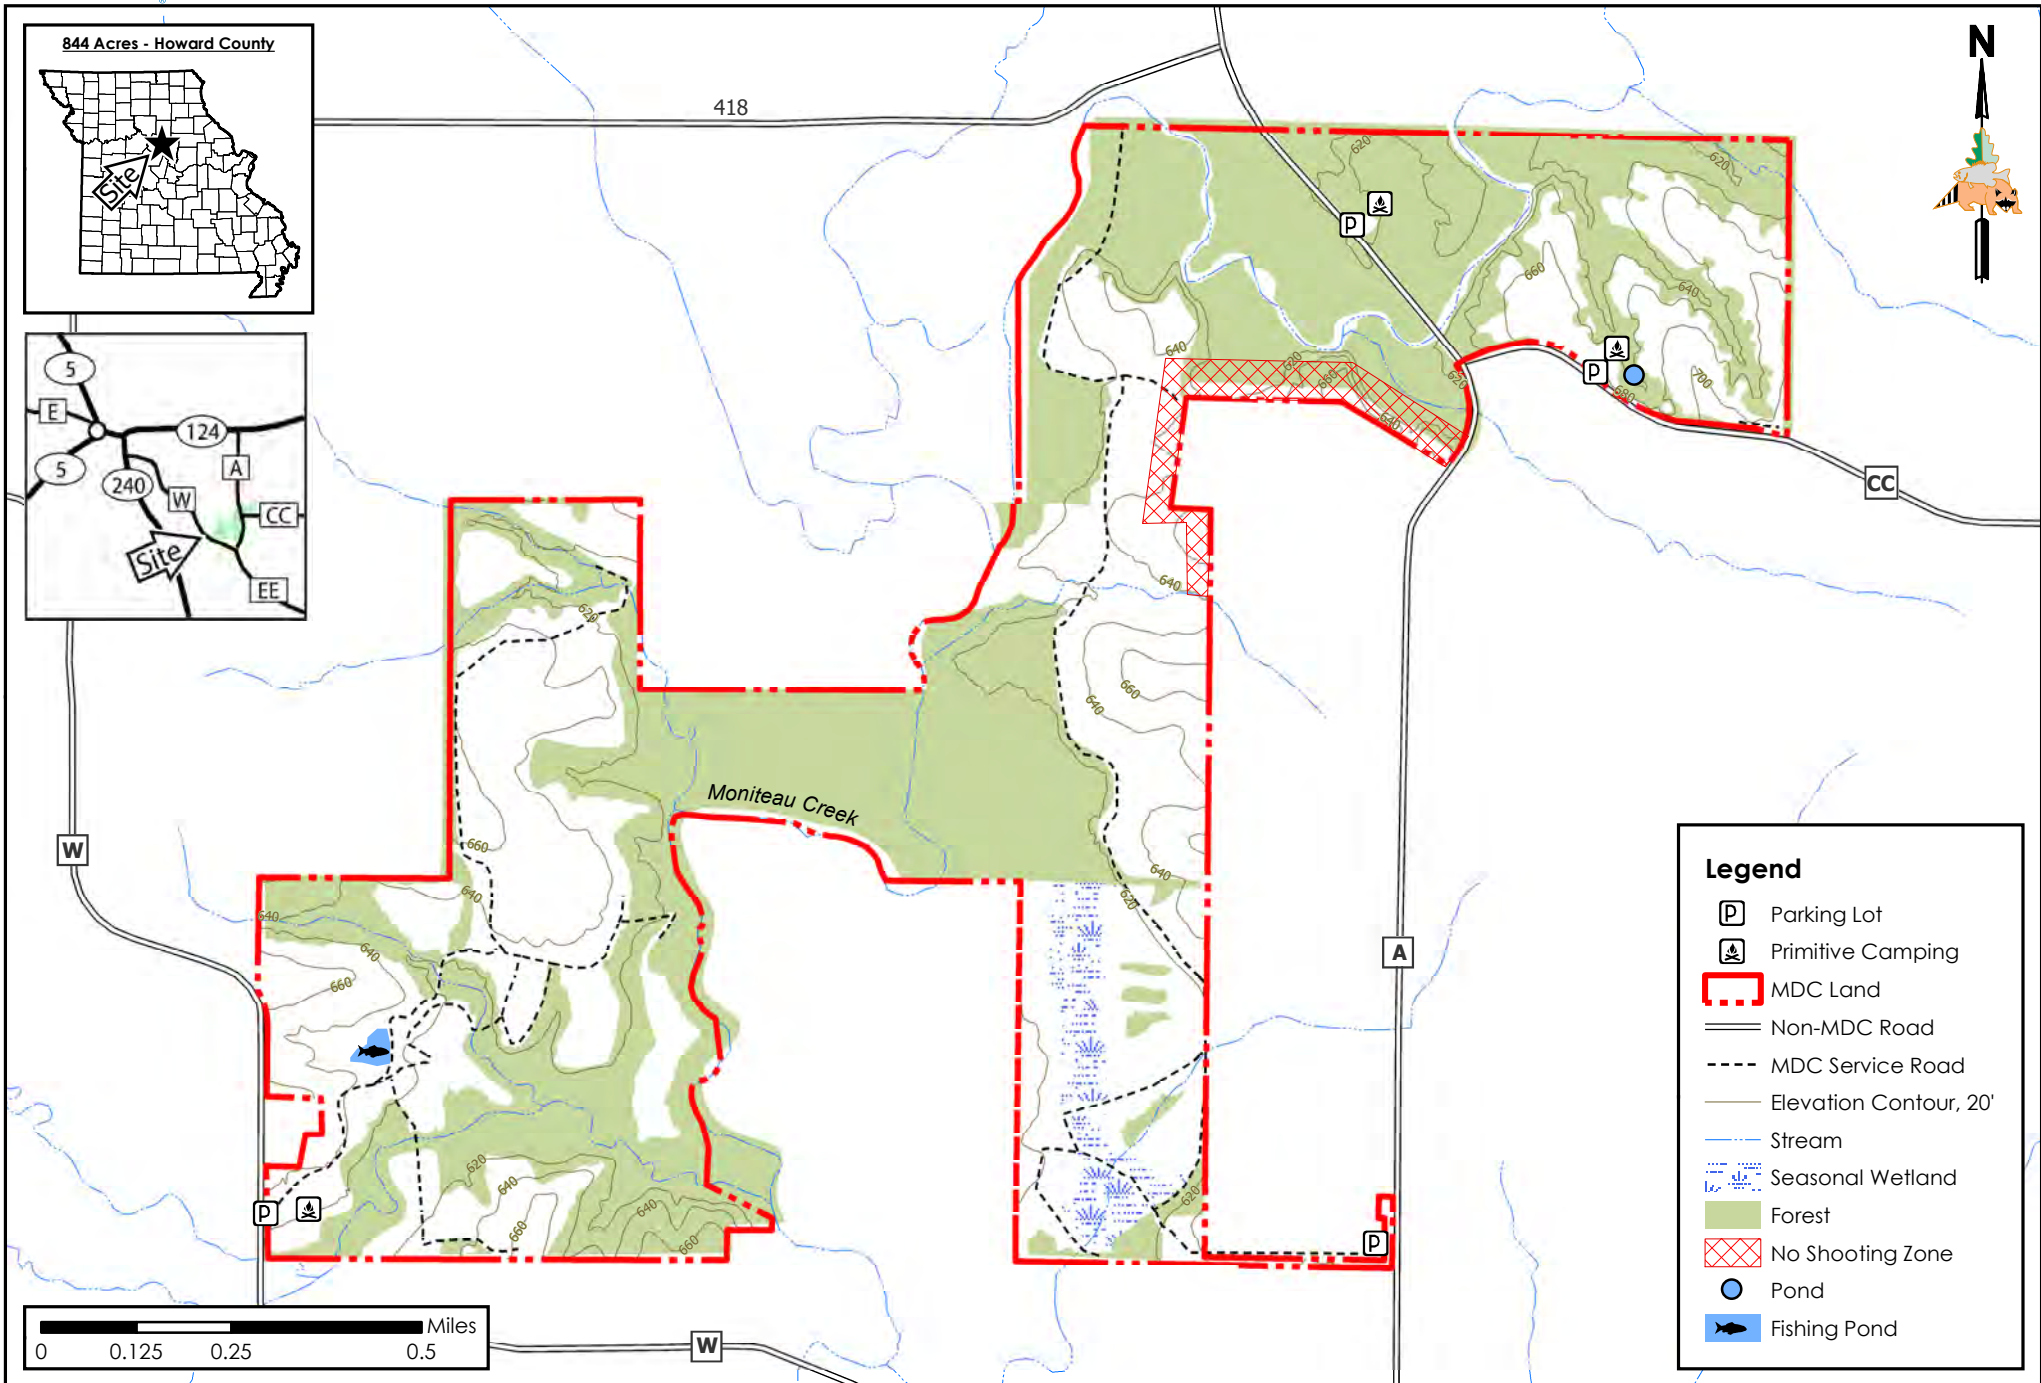

Moniteau Creek Conservation Area

Conservation Commission of the State of Missouri ©

Last Updated - 11/16/2021

MAP DISCLAIMER: Although all data in this map have been compiled by the Missouri Department of Conservation, no warranty, expressed or implied, is made by the department as to the accuracy of the data and related materials. The act of distribution shall not constitute any such warranty, and no responsibility is assumed by the department in the use of these data or related materials.