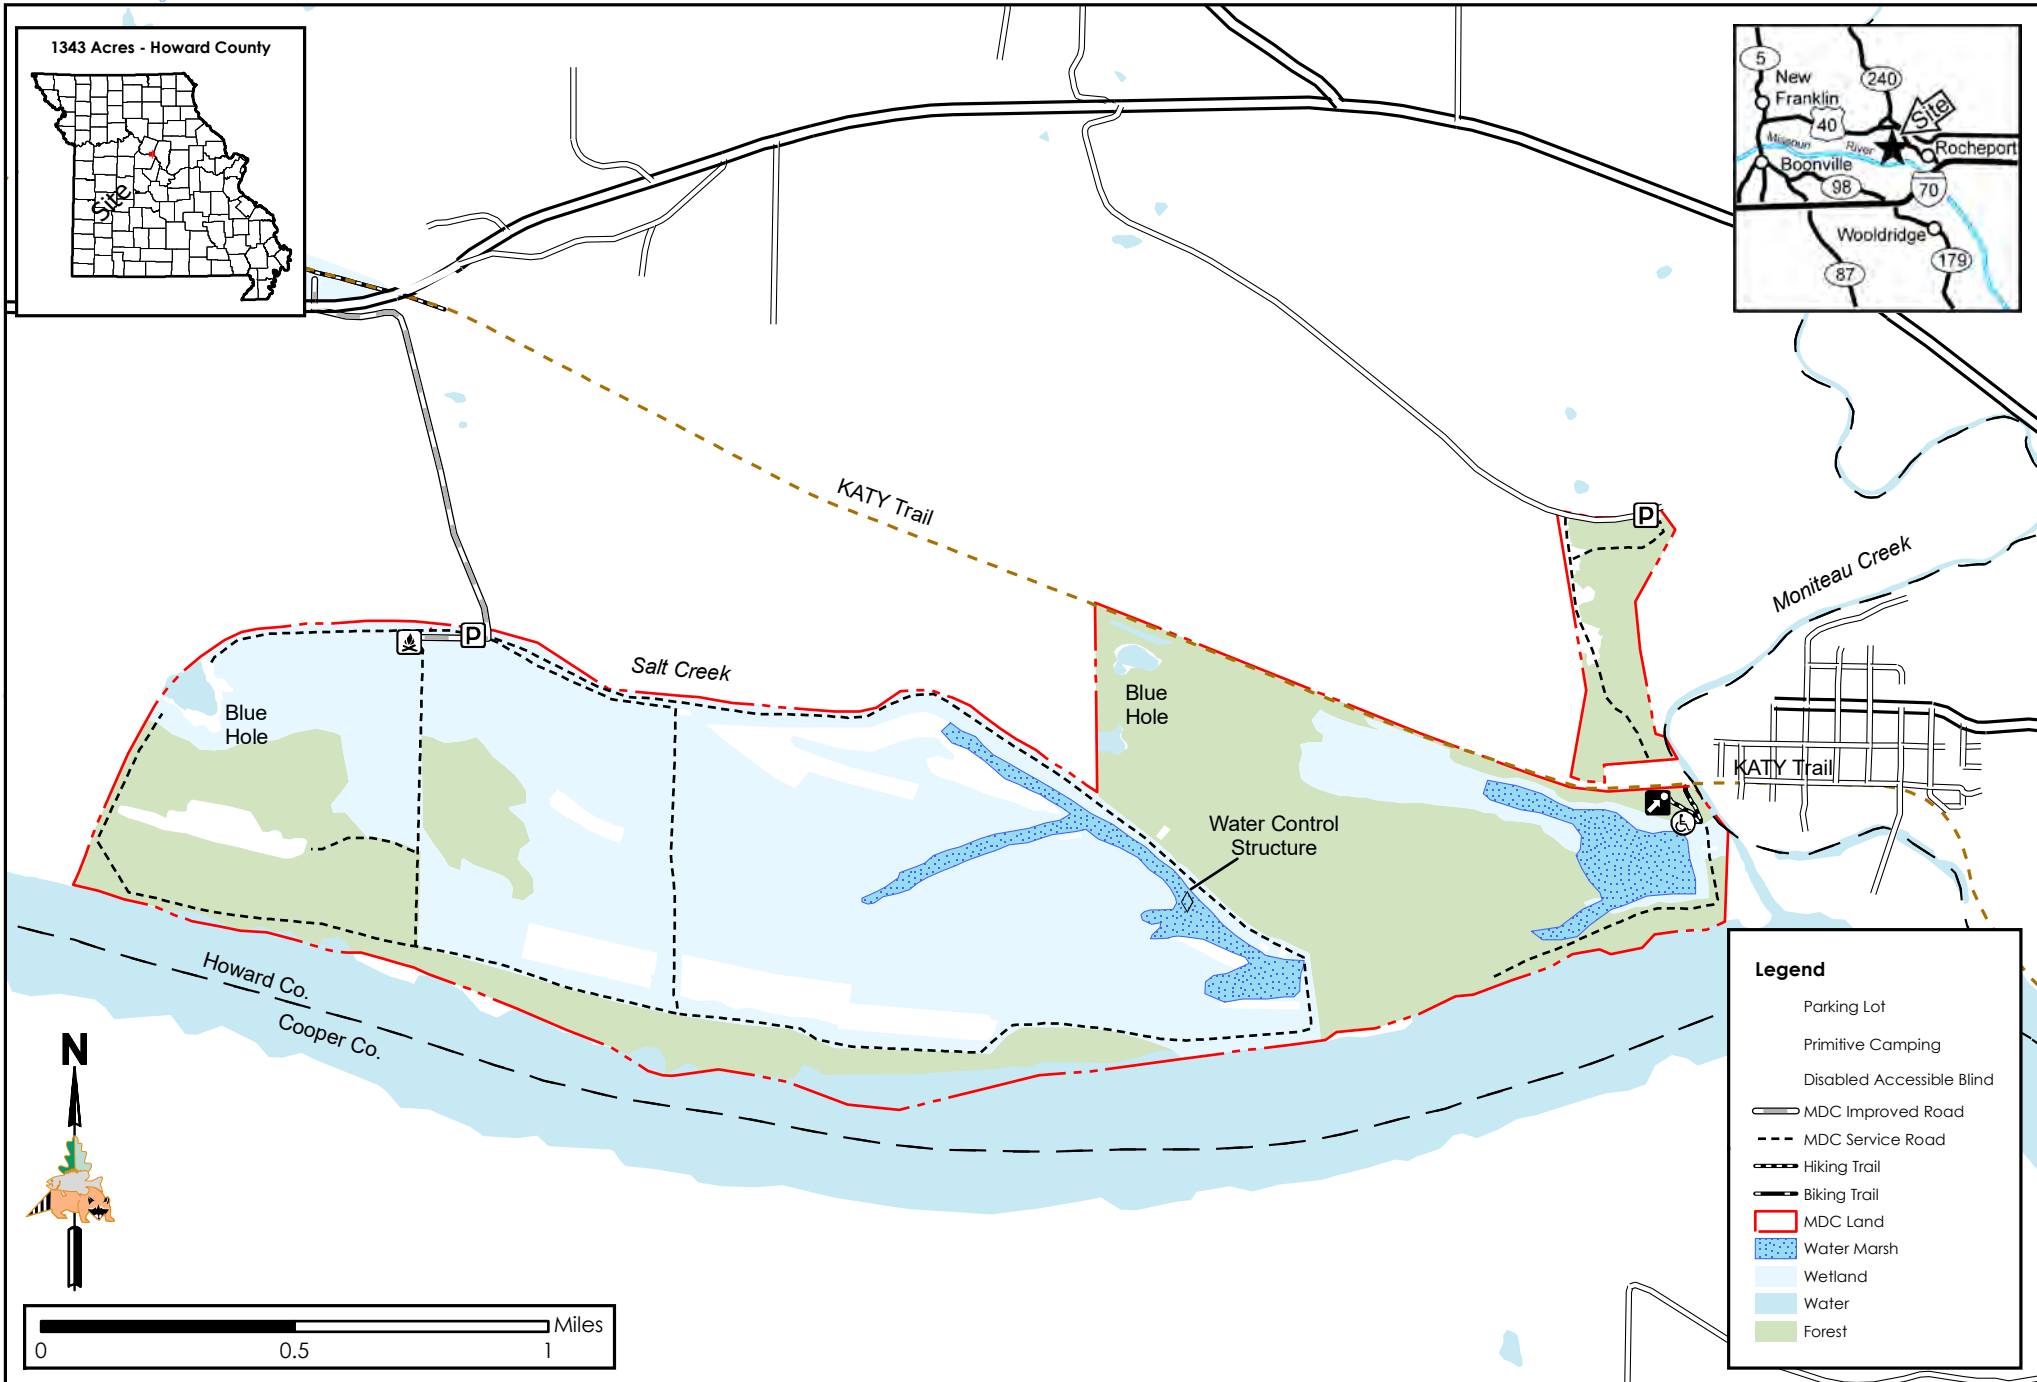

Diana Bend Conservation Area

Conservation Commission of the State of Missouri ©

Last Updated - 5/11/2023

1343 Acres - Howard County

Legend

- Parking Lot
- Primitive Camping
- Disabled Accessible Blind
- MDC Improved Road
- MDC Service Road
- Hiking Trail
- Biking Trail
- MDC Land
- Water Marsh
- Wetland
- Water
- Forest

MAP DISCLAIMER: Although all data in this map have been compiled by the Missouri Department of Conservation, no warranty, expressed or implied, is made by the department as to the accuracy of the data and related materials. The act of distribution shall not constitute any such warranty, and no responsibility is assumed by the department in the use of these data or related materials.