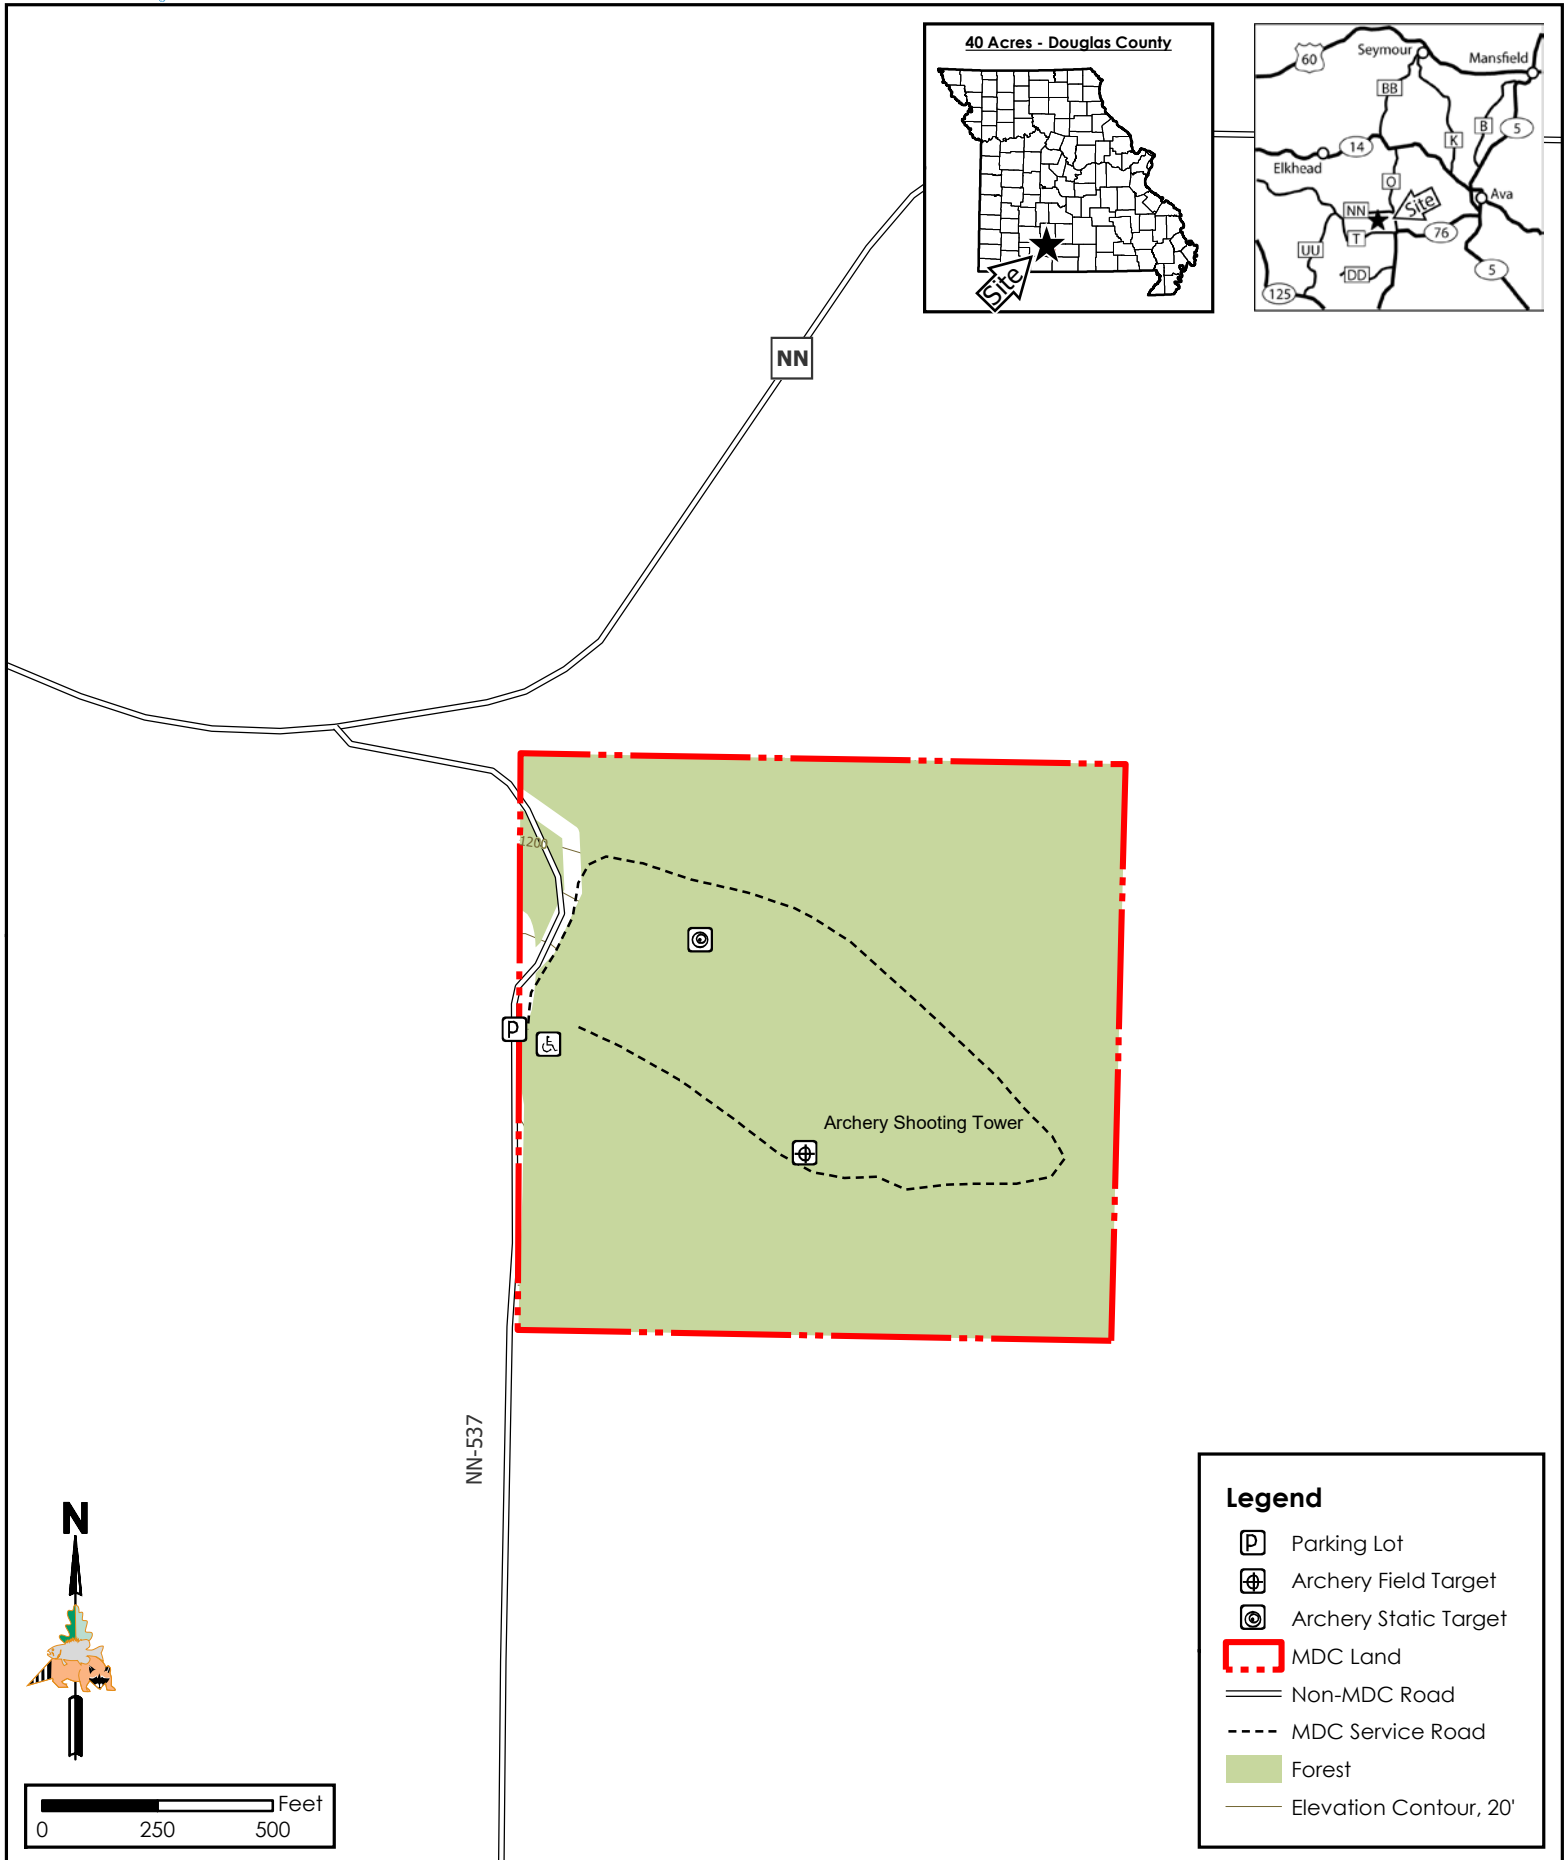

Grundy Memorial Wildlife Area

Conservation Commission of the State of Missouri ©

Last Updated - 11/5/2021

NN-537

Legend

- Parking Lot
- Archery Field Target
- Archery Static Target
- MDC Land
- Non-MDC Road
- MDC Service Road
- Forest
- Elevation Contour, 20'

MAP DISCLAIMER: Although all data in this map have been compiled by the Missouri Department of Conservation, no warranty, expressed or implied, is made by the department as to the accuracy of the data and related materials. The act of distribution shall not constitute any such warranty, and no responsibility is assumed by the department in the use of these data or related materials.