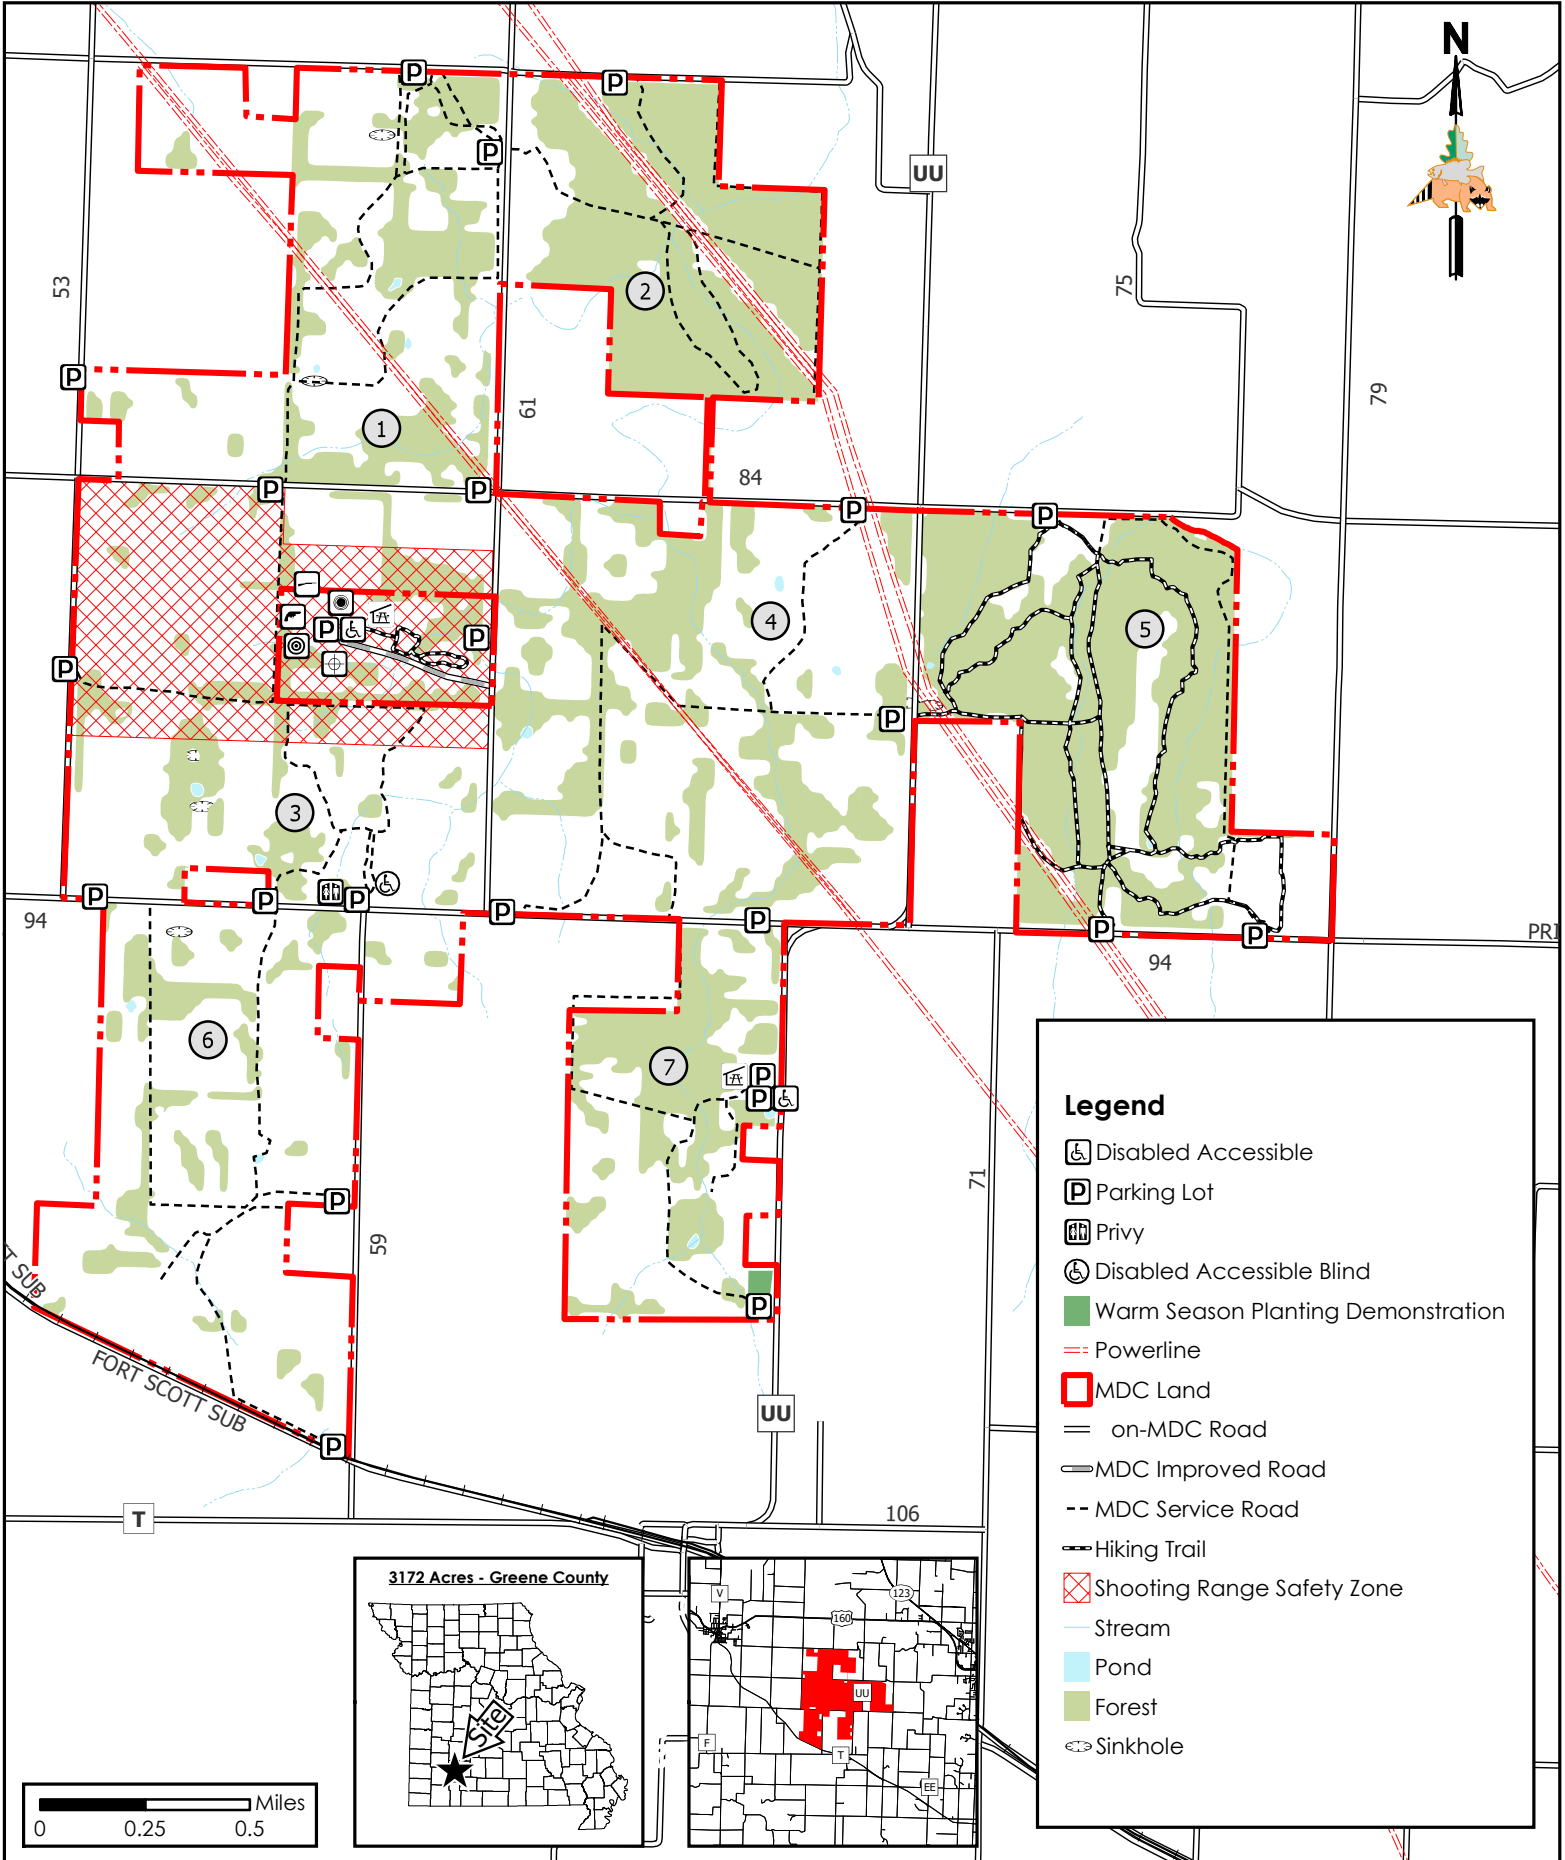

Bois D'Arc Conservation Area

Conservation Commission of the State of Missouri ©

Last Updated - 1/10/2022

MAP DISCLAIMER: Although all data in this map have been compiled by the Missouri Department of Conservation, no warranty, expressed or implied, is made by the department as to the accuracy of the data and related materials. The act of distribution shall not constitute any such warranty, and no responsibility is assumed by the department in the use of these data or related materials.