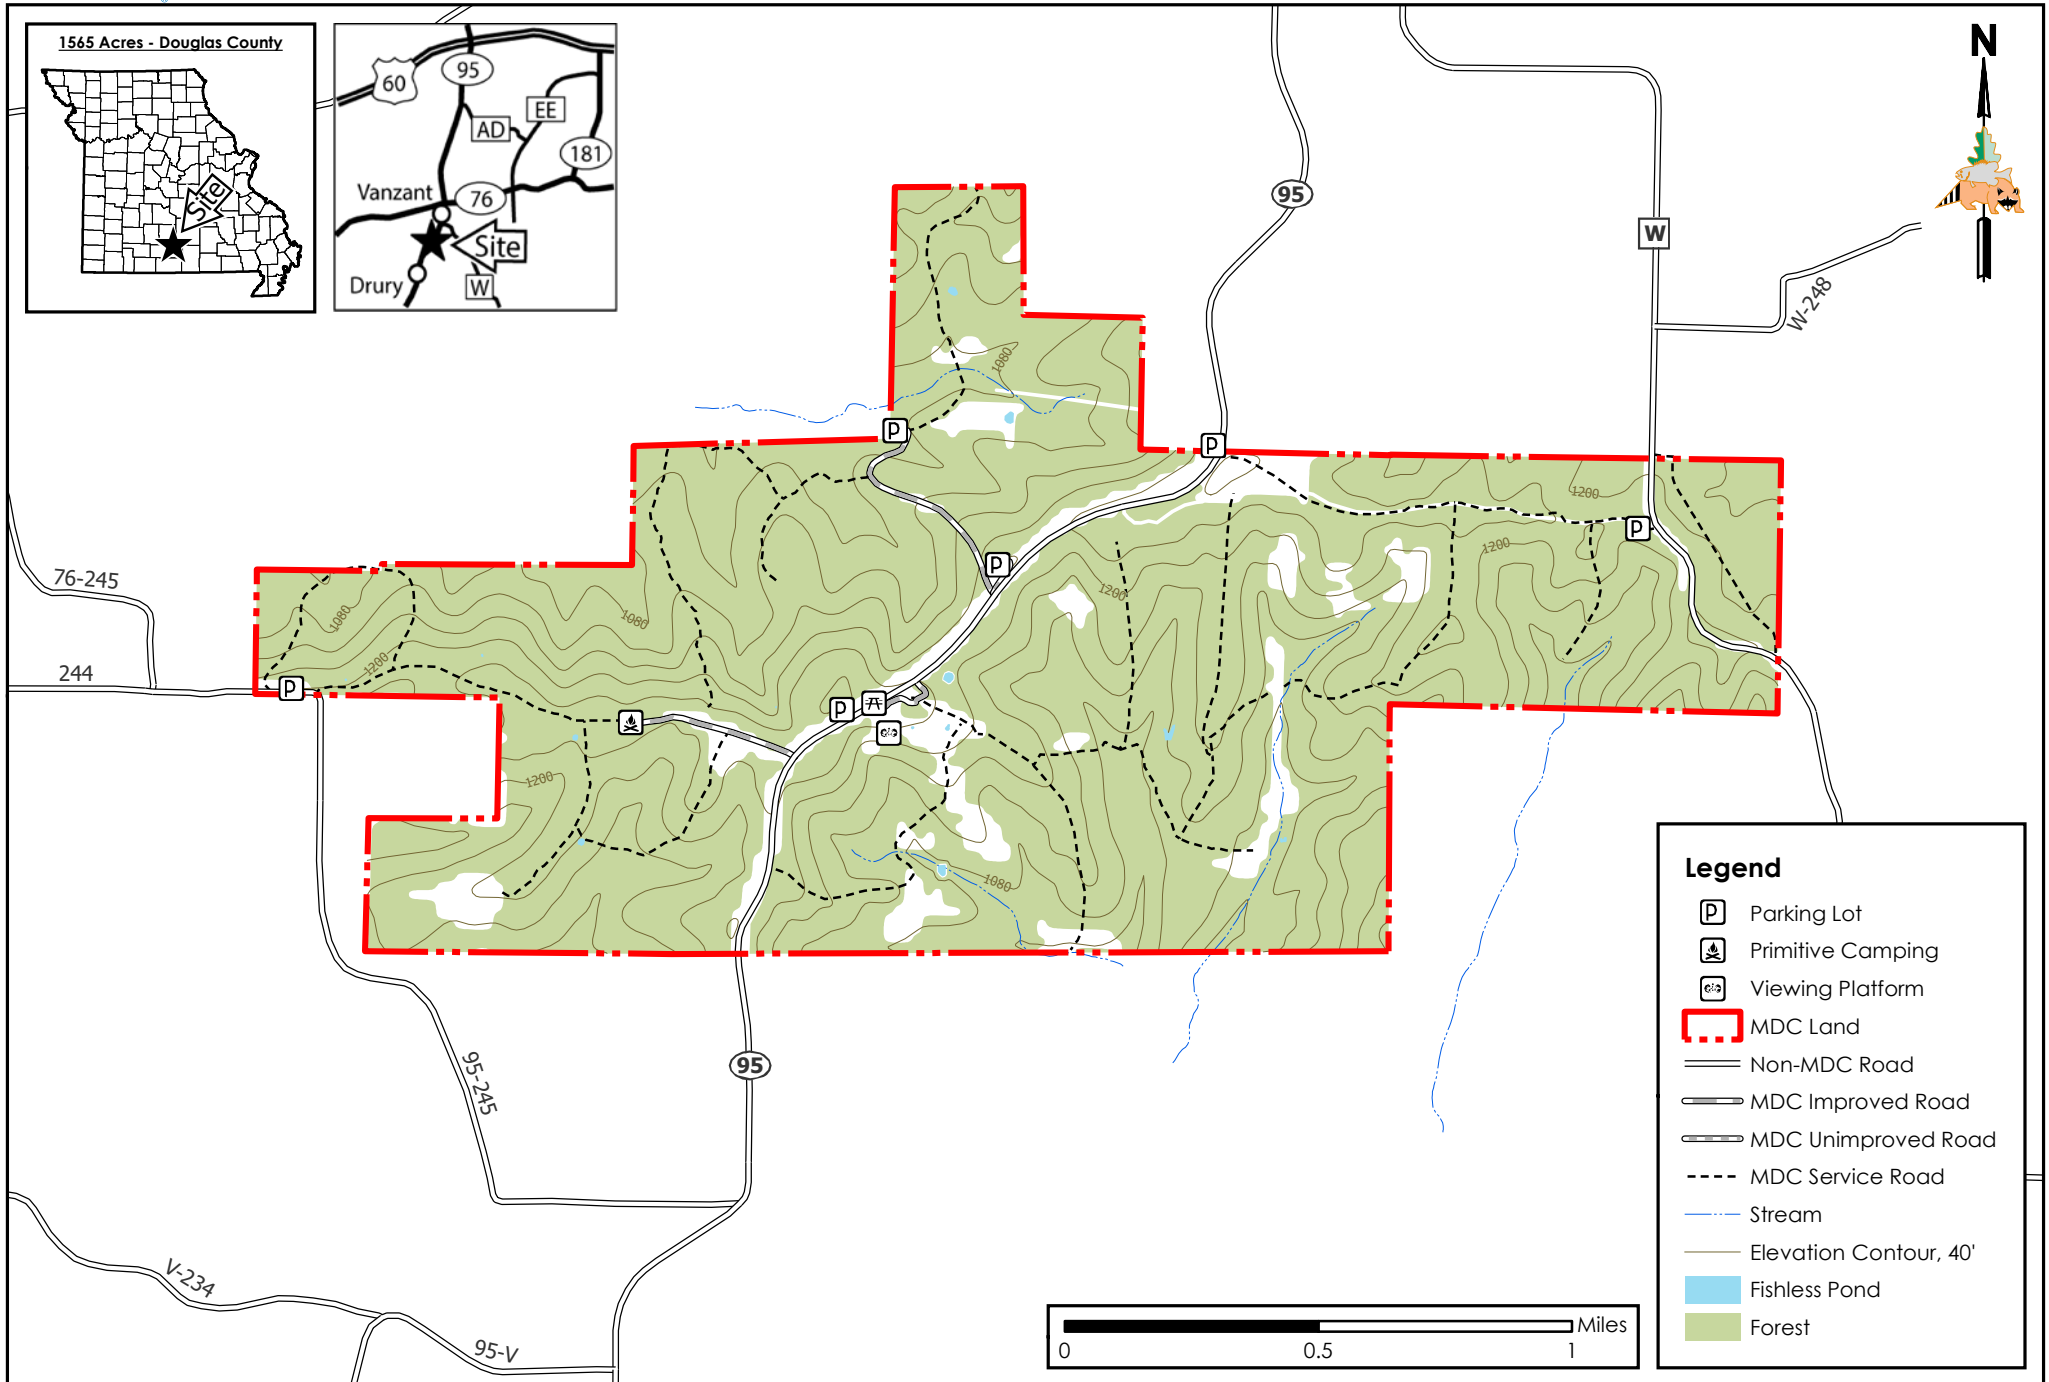

# Shannon Ranch Conservation Area

Conservation Commission of the State of Missouri ©

Last Updated - 11/4/2021

**Legend**

- Parking Lot
- Primitive Camping
- Viewing Platform
- MDC Land
- Non-MDC Road
- MDC Improved Road
- MDC Unimproved Road
- MDC Service Road
- Stream
- Elevation Contour, 40'
- Fishless Pond
- Forest

MAP DISCLAIMER: Although all data in this map have been compiled by the Missouri Department of Conservation, no warranty, expressed or implied, is made by the department as to the accuracy of the data and related materials. The act of distribution shall not constitute any such warranty, and no responsibility is assumed by the department in the use of these data or related materials.