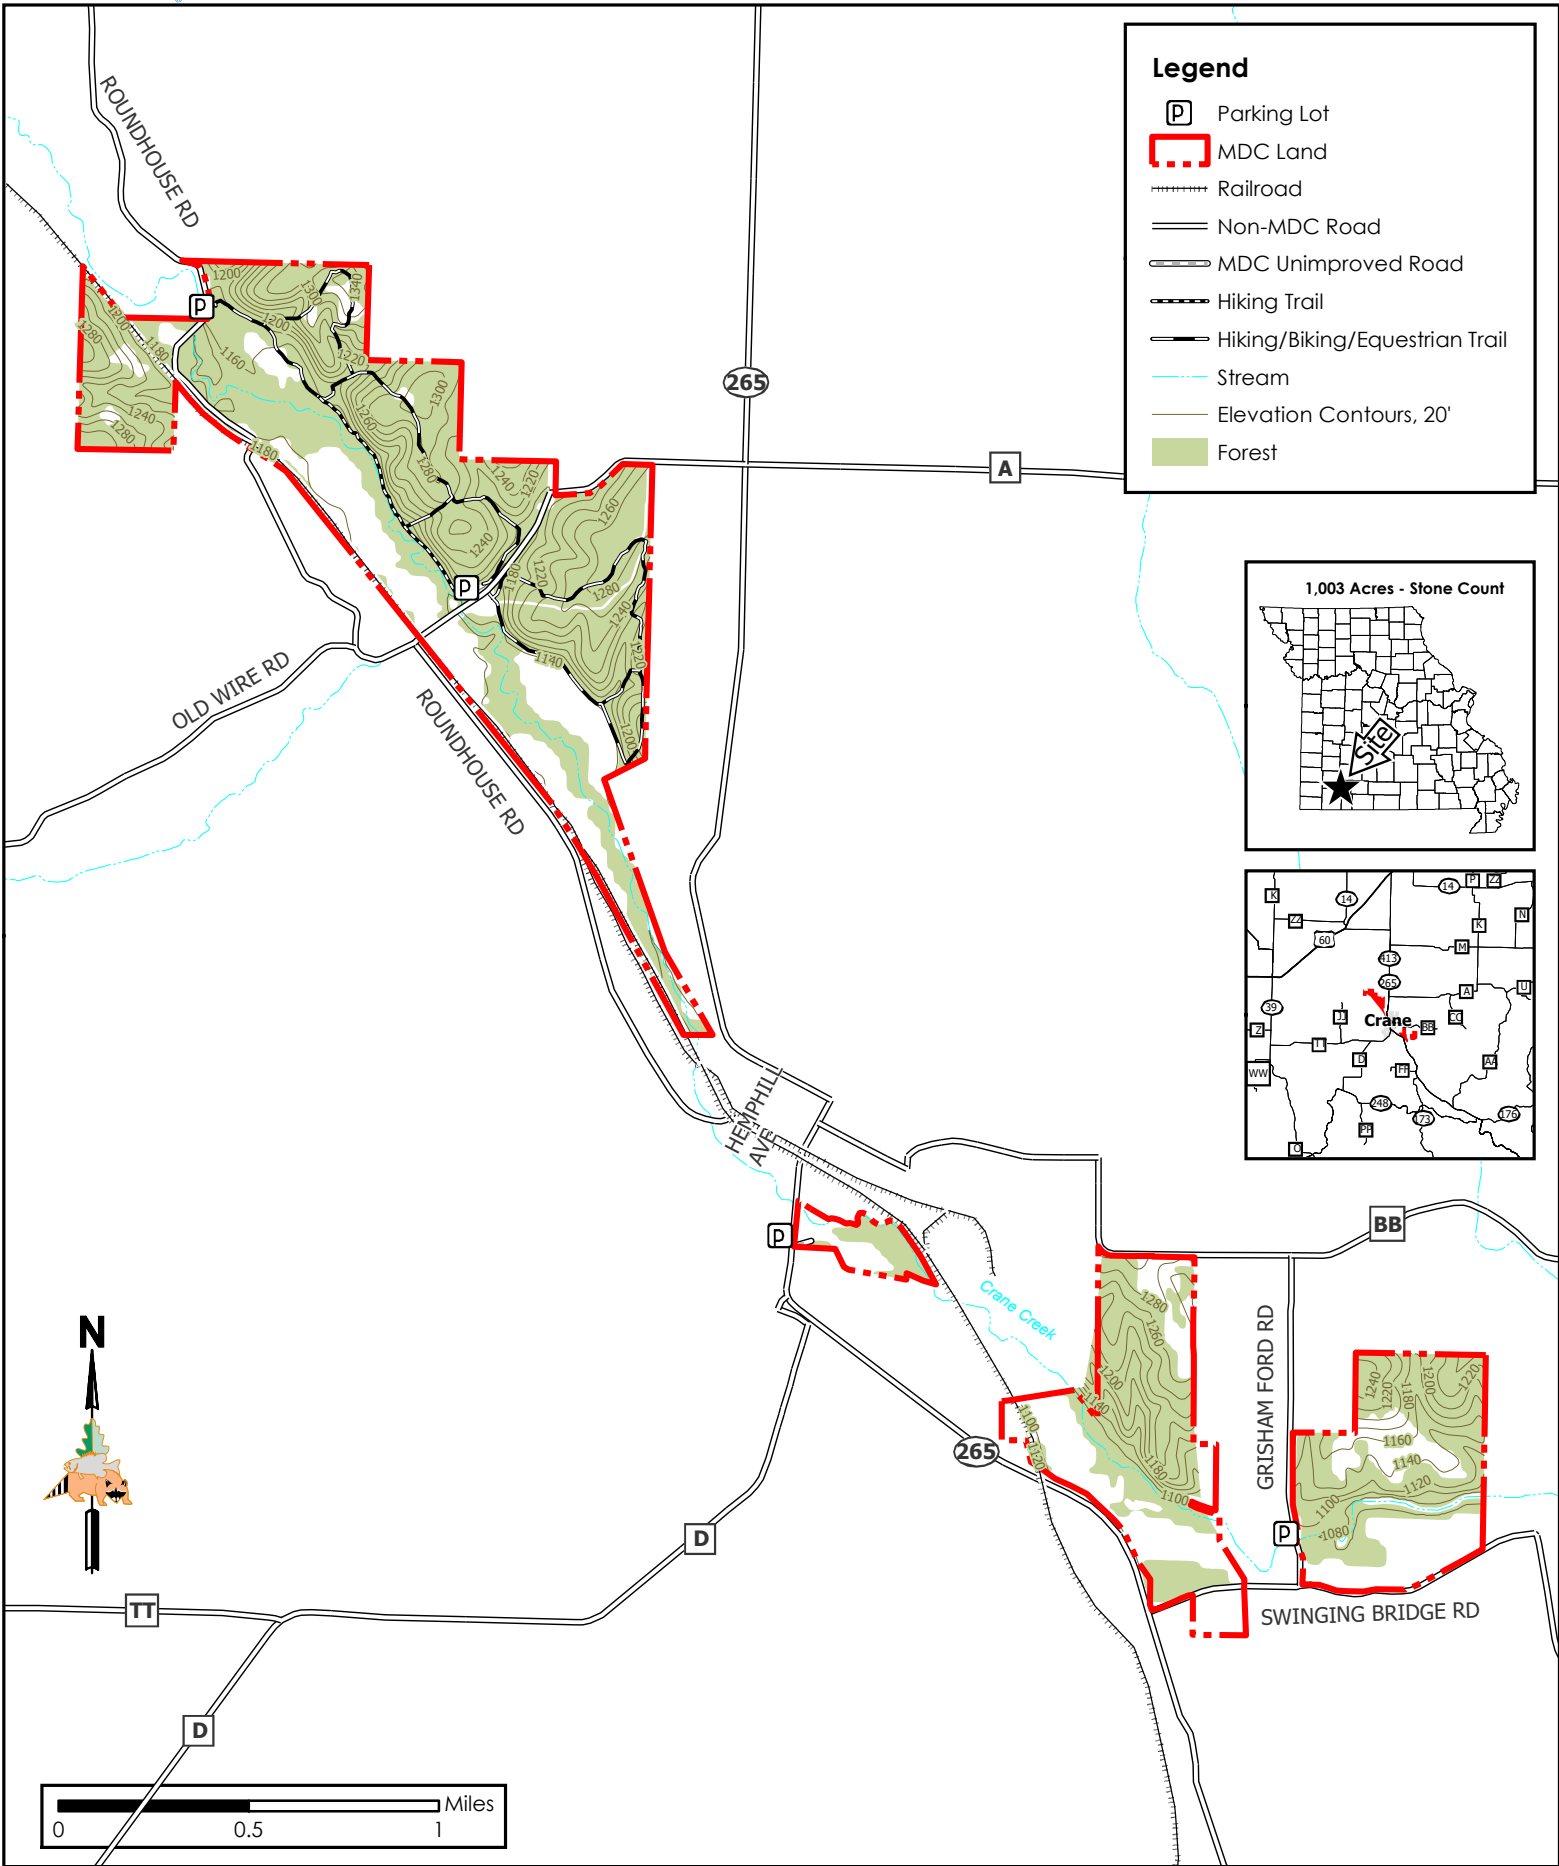

Wire Road Conservation Area

Conservation Commission of the State of Missouri ©

Last Updated - 11/15/2021

MAP DISCLAIMER: Although all data in this map have been compiled by the Missouri Department of Conservation, no warranty, expressed or implied, is made by the department as to the accuracy of the data and related materials. The act of distribution shall not constitute any such warranty, and no responsibility is assumed by the department in the use of these data or related materials.