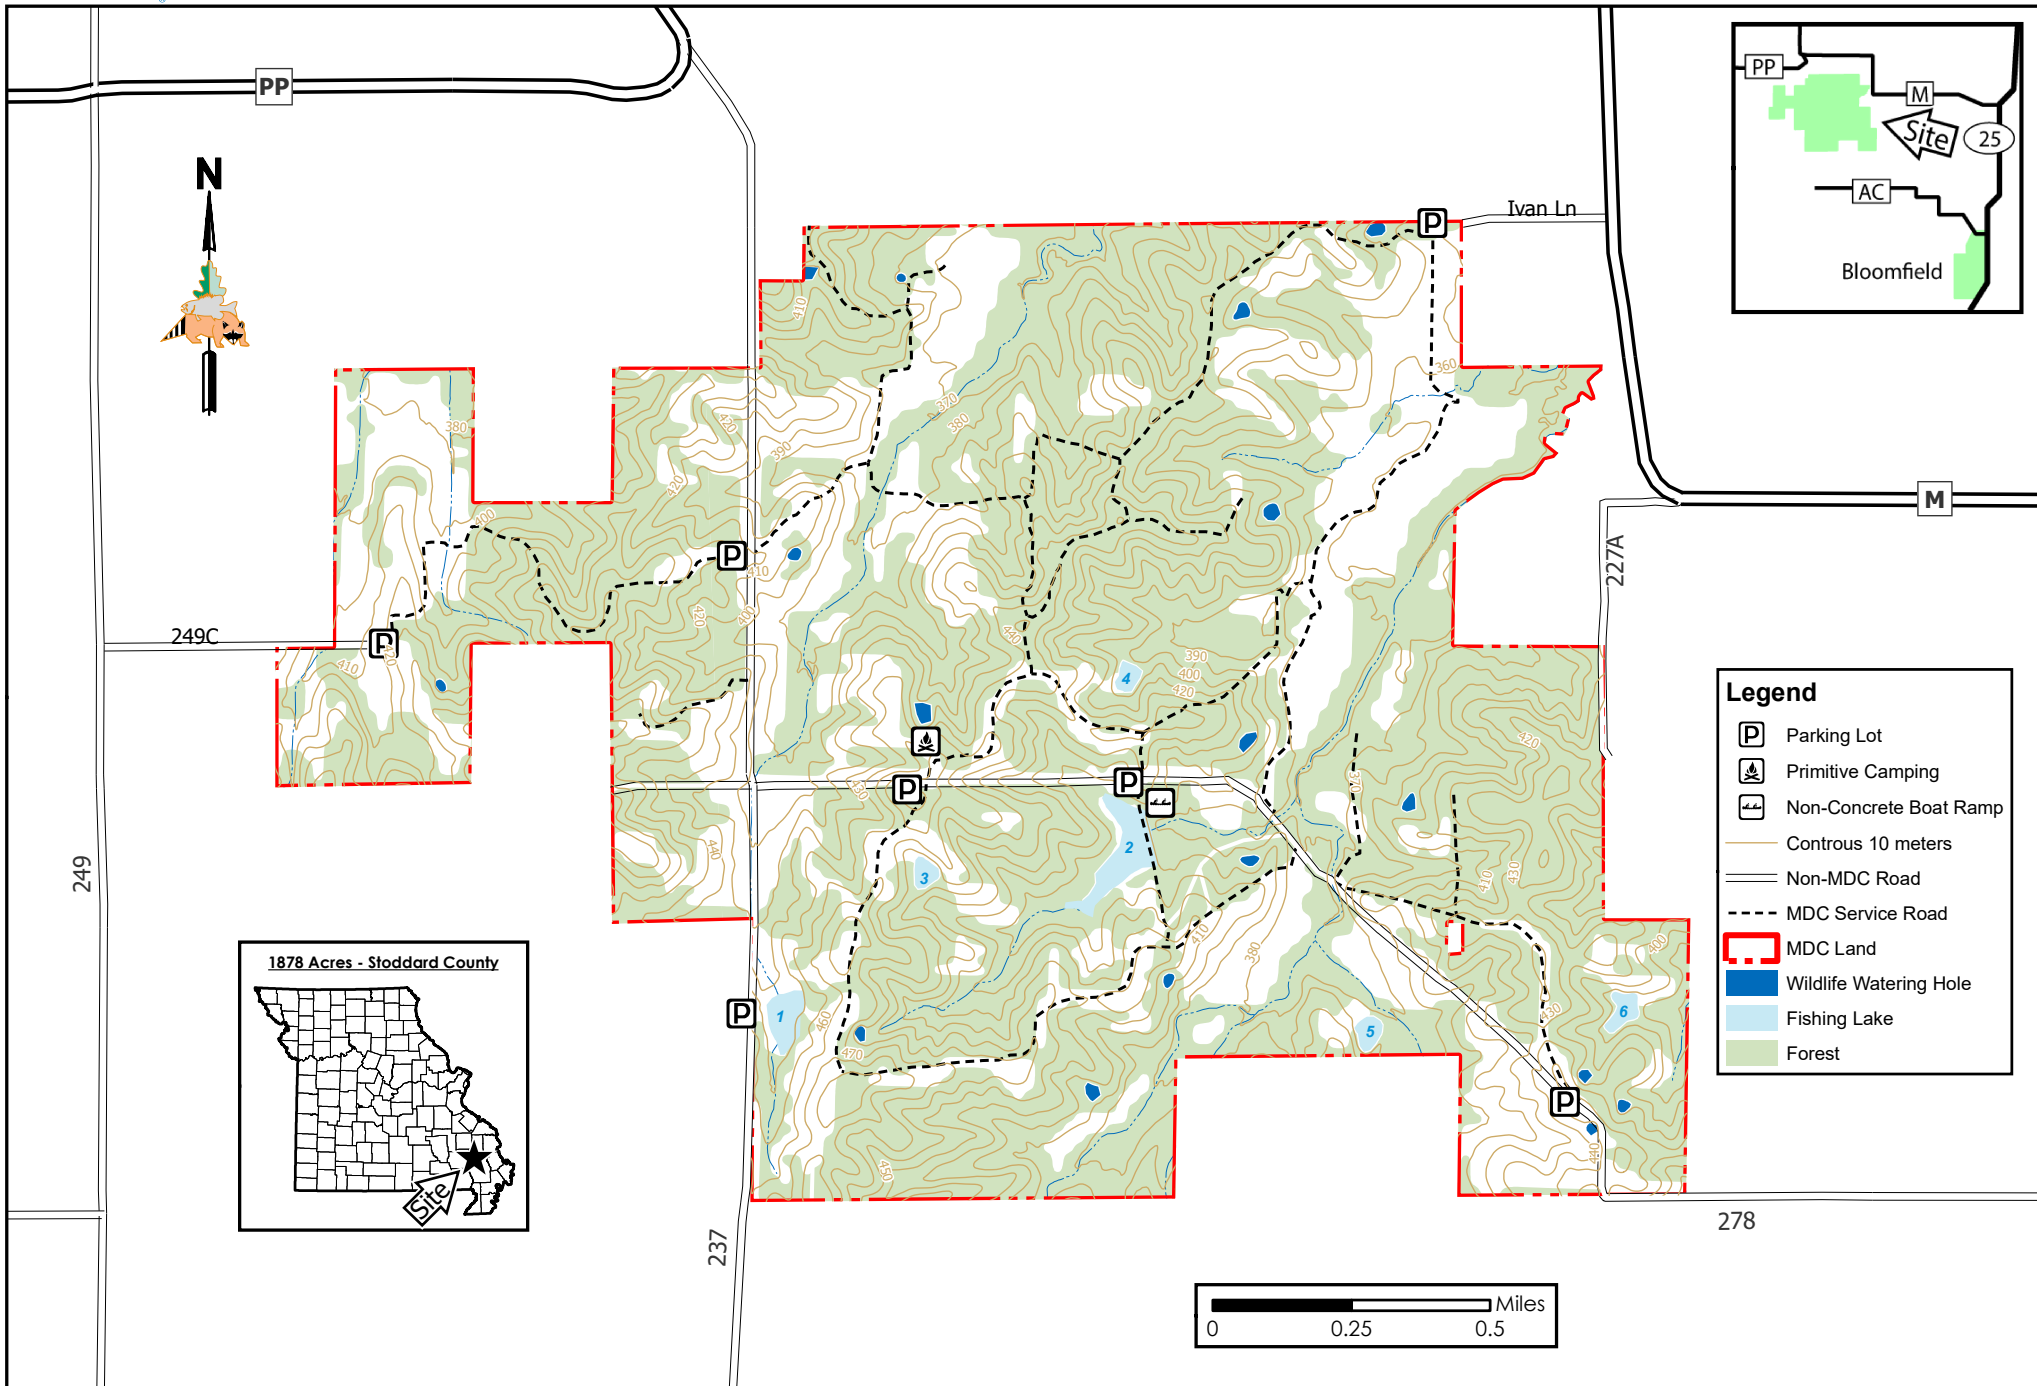

# Crowley's Ridge Conservation Area

Conservation Commission of the State of Missouri ©

Last Updated - 1/27/2023

**Legend**

- Parking Lot
- Primitive Camping
- Non-Concrete Boat Ramp
- Contours 10 meters
- Non-MDC Road
- MDC Service Road
- MDC Land
- Wildlife Watering Hole
- Fishing Lake
- Forest

MAP DISCLAIMER: Although all data in this map have been compiled by the Missouri Department of Conservation, no warranty, expressed or implied, is made by the department as to the accuracy of the data and related materials. The act of distribution shall not constitute any such warranty, and no responsibility is assumed by the department in the use of these data or related materials.