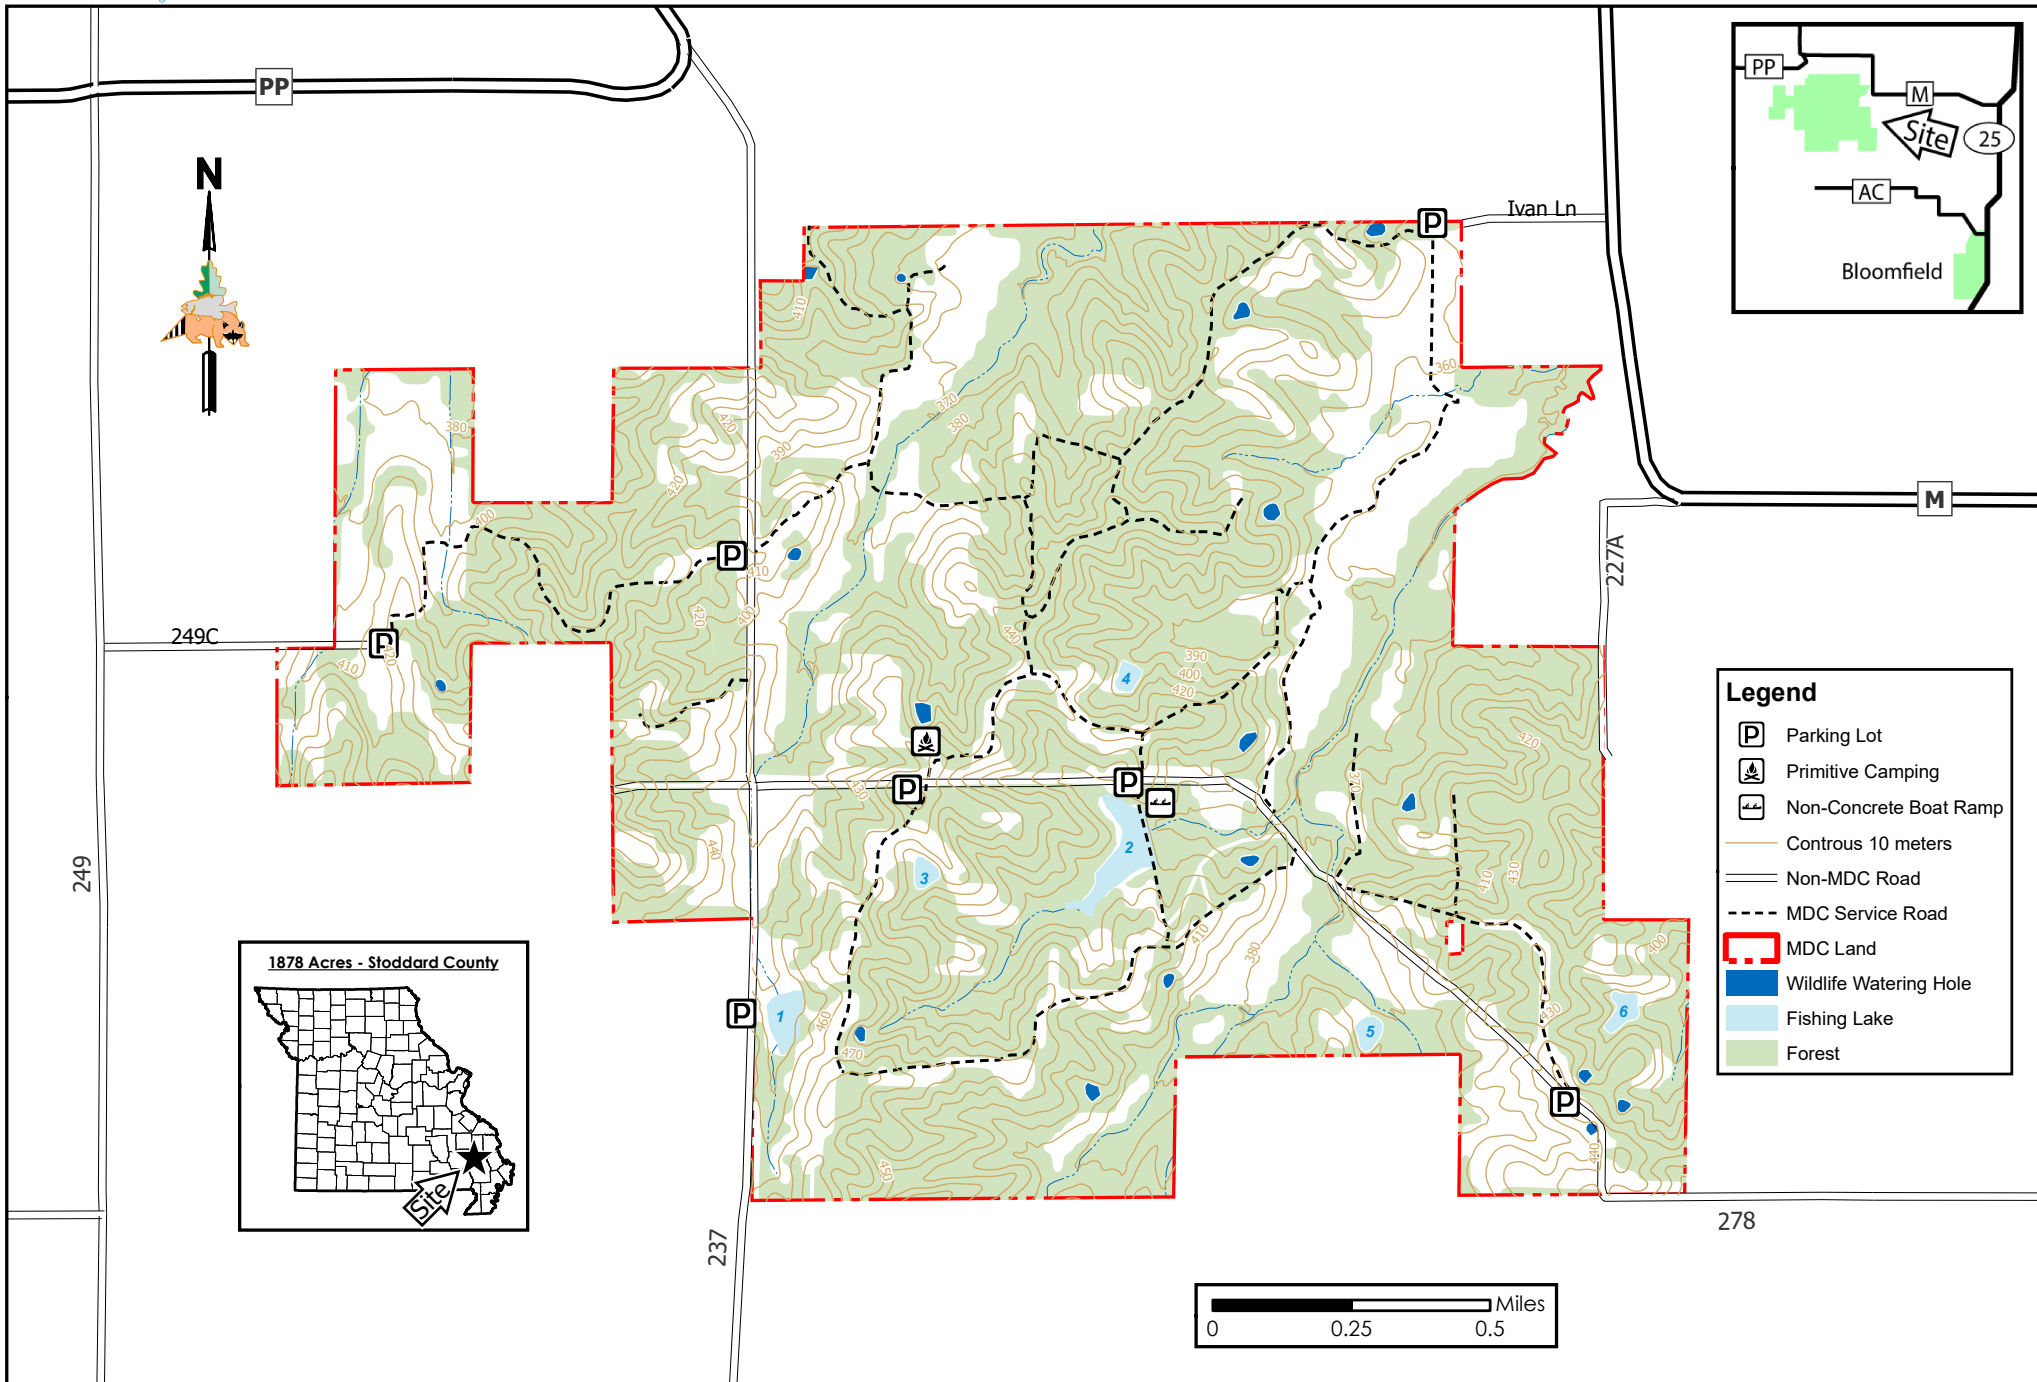

Crowleys Ridge Conservation Area

Conservation Commission of the State of Missouri ©

Last Updated - 1/27/2023

Legend

- Parking Lot
- Primitive Camping
- Non-Concrete Boat Ramp
- Contours 10 meters
- Non-MDC Road
- MDC Service Road
- MDC Land
- Wildlife Watering Hole
- Fishing Lake
- Forest

MAP DISCLAIMER: Although all data in this map have been compiled by the Missouri Department of Conservation, no warranty, expressed or implied, is made by the department as to the accuracy of the data and related materials. The act of distribution shall not constitute any such warranty, and no responsibility is assumed by the department in the use of these data or related materials.