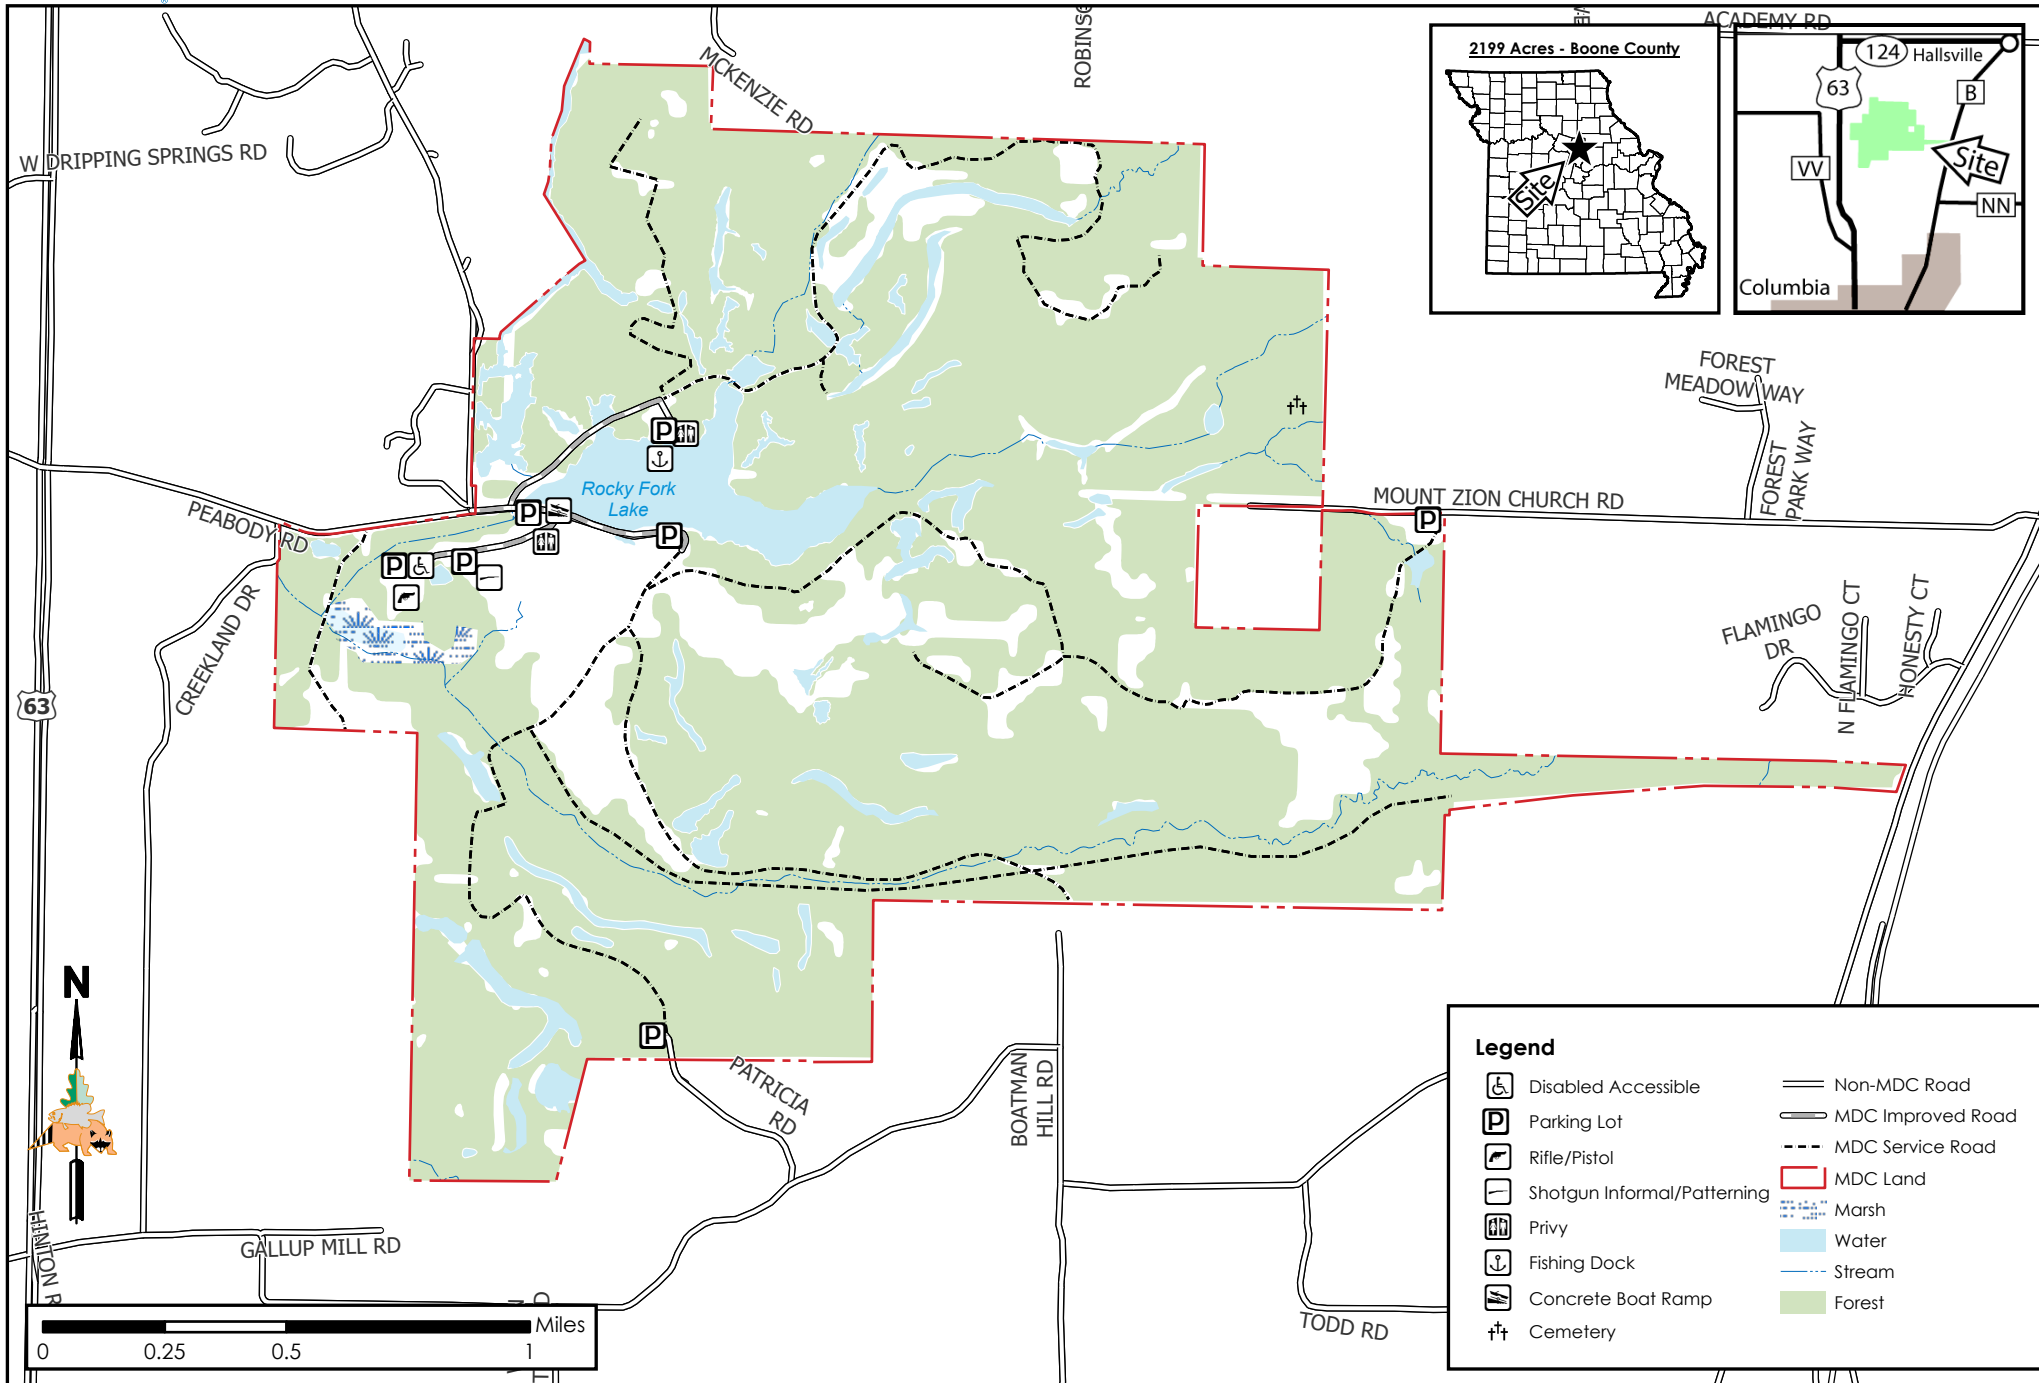

Rocky Fork Lakes Conservation Area

Conservation Commission of the State of Missouri ©

Last Updated - 5/5/2023

MAP DISCLAIMER: Although all data in this map have been compiled by the Missouri Department of Conservation, no warranty, expressed or implied, is made by the department as to the accuracy of the data and related materials. The act of distribution shall not constitute any such warranty, and no responsibility is assumed by the department in the use of these data or related materials.