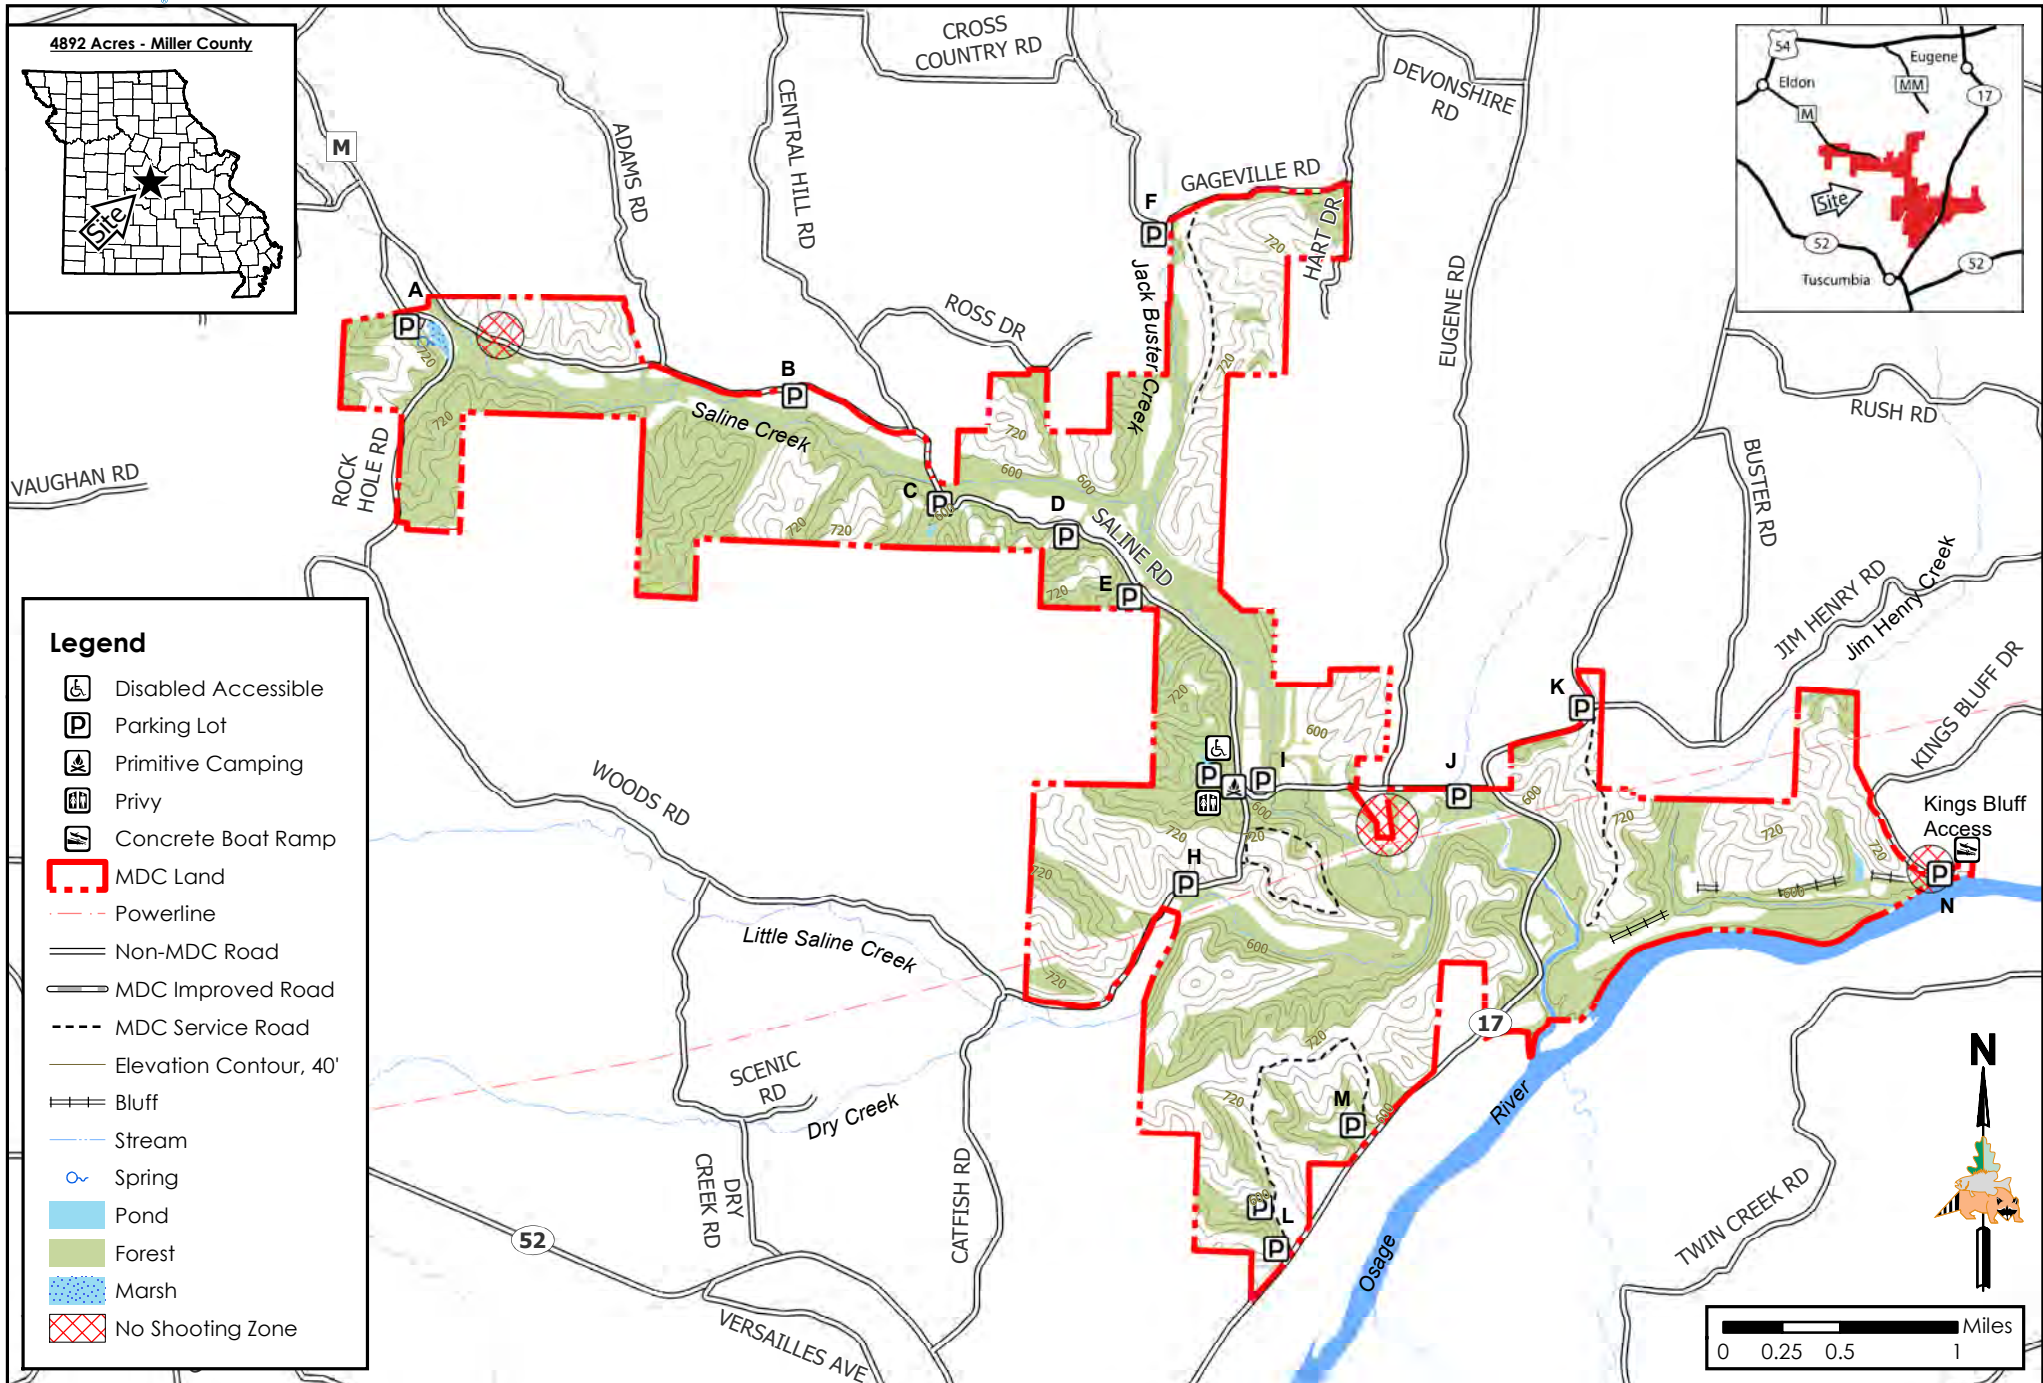

# Saline Valley Conservation Area

Conservation Commission of the State of Missouri ©

Last Updated - 11/18/2021

MAP DISCLAIMER: Although all data in this map have been compiled by the Missouri Department of Conservation, no warranty, expressed or implied, is made by the department as to the accuracy of the data and related materials. The act of distribution shall not constitute any such warranty, and no responsibility is assumed by the department in the use of these data or related materials.