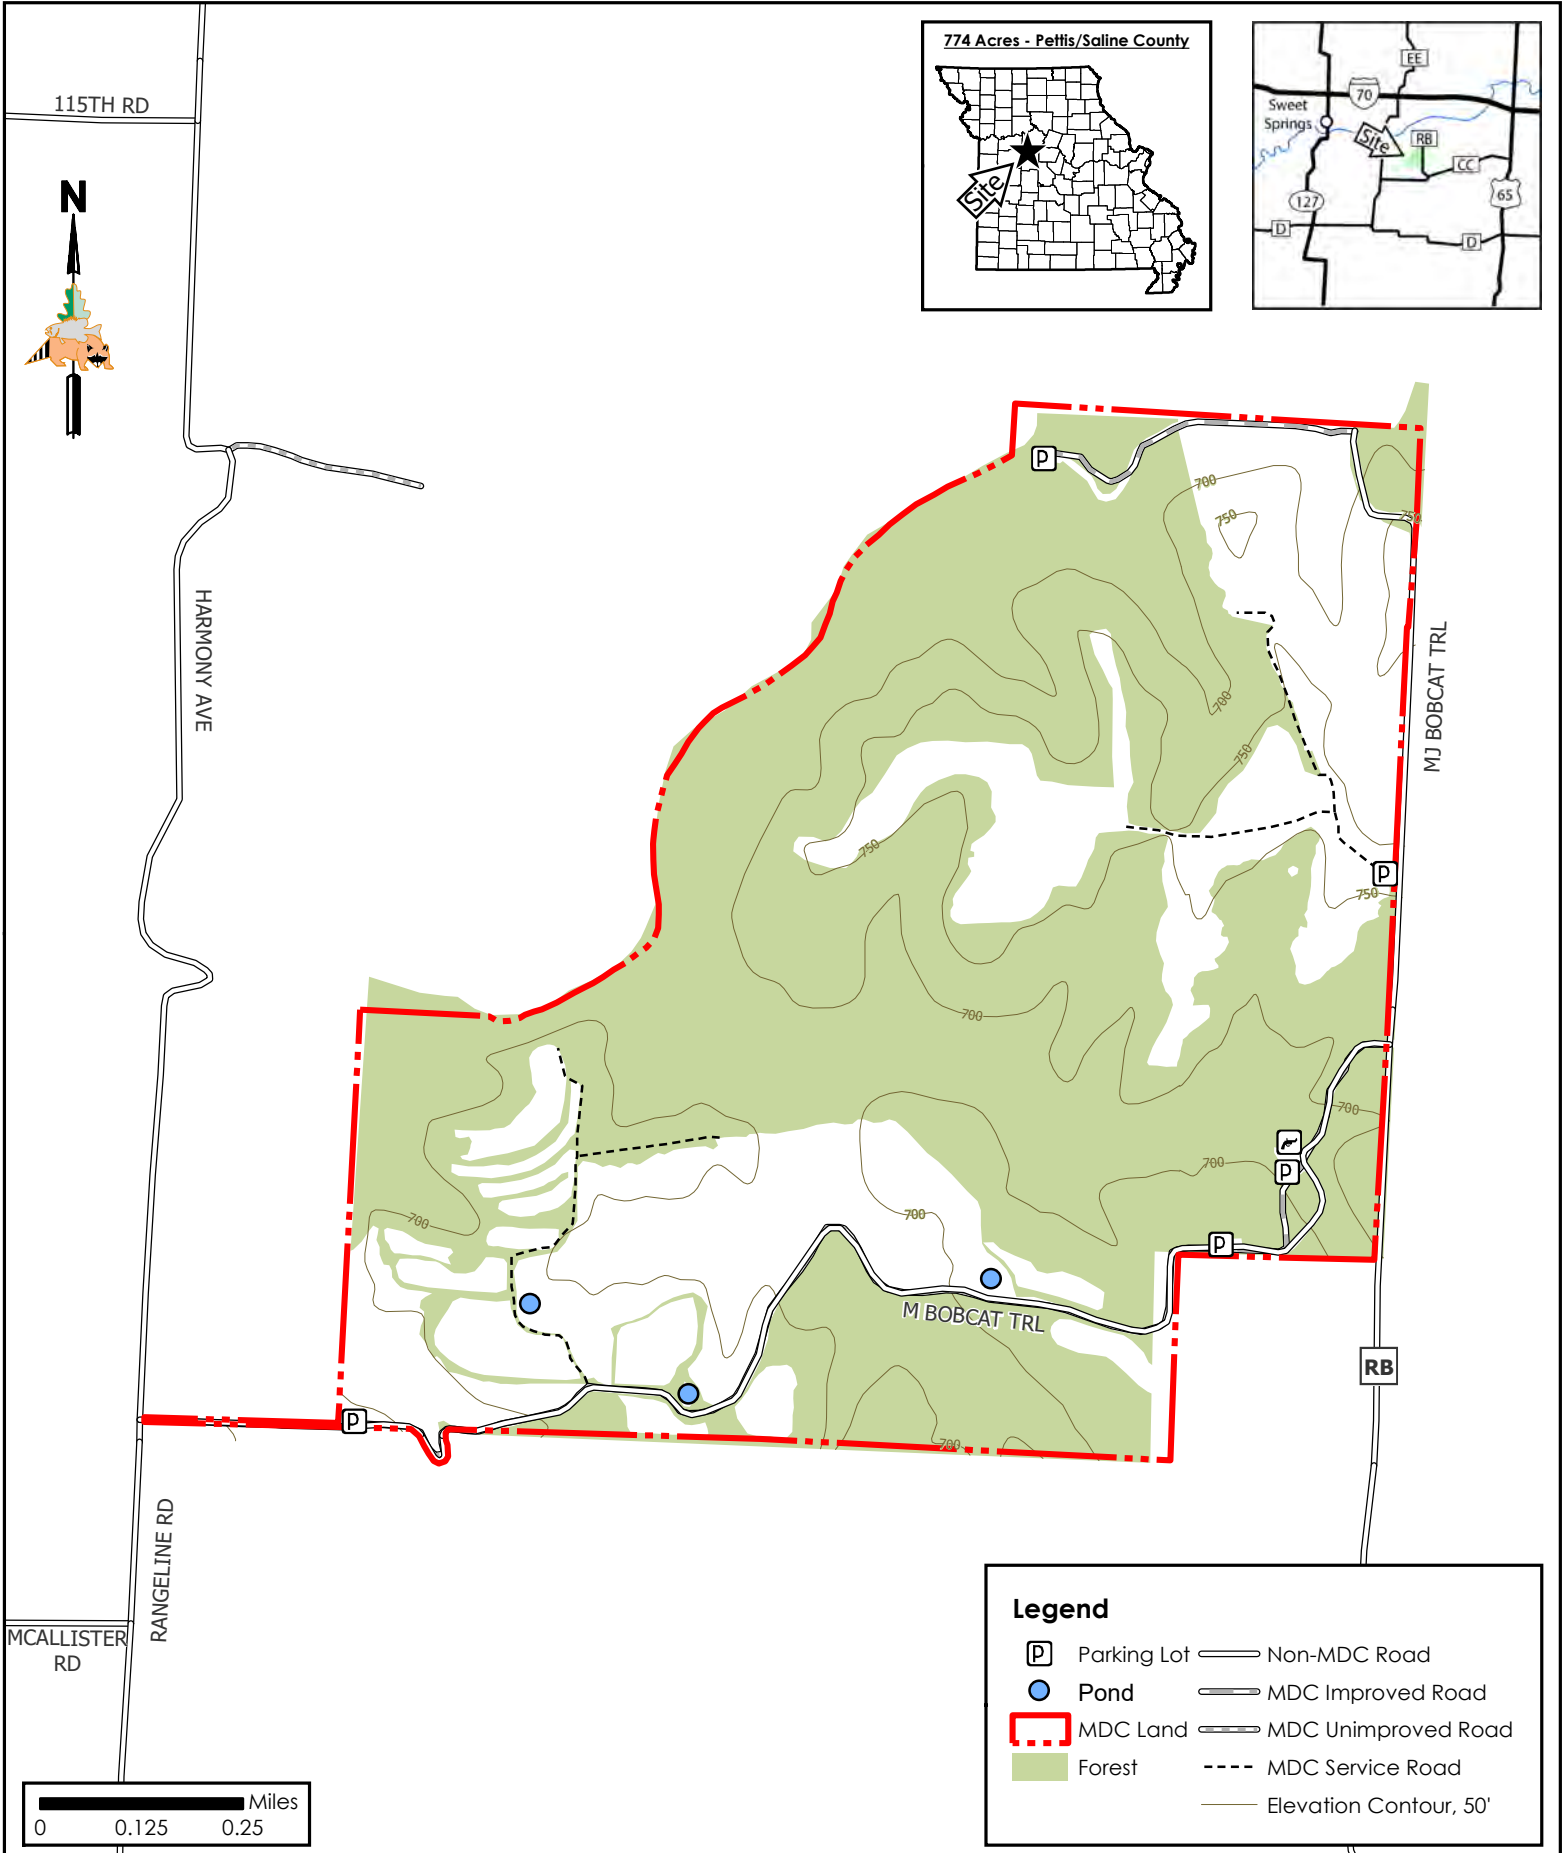

Marshall Junction Conservation Area

Conservation Commission of the State of Missouri ©

Last Updated - 11/30/2021

Legend

Parking Lot	Non-MDC Road
Pond	MDC Improved Road
MDC Land	MDC Unimproved Road
Forest	MDC Service Road
	Elevation Contour, 50'

MAP DISCLAIMER: Although all data in this map have been compiled by the Missouri Department of Conservation, no warranty, expressed or implied, is made by the department as to the accuracy of the data and related materials. The act of distribution shall not constitute any such warranty, and no responsibility is assumed by the department in the use of these data or related materials.