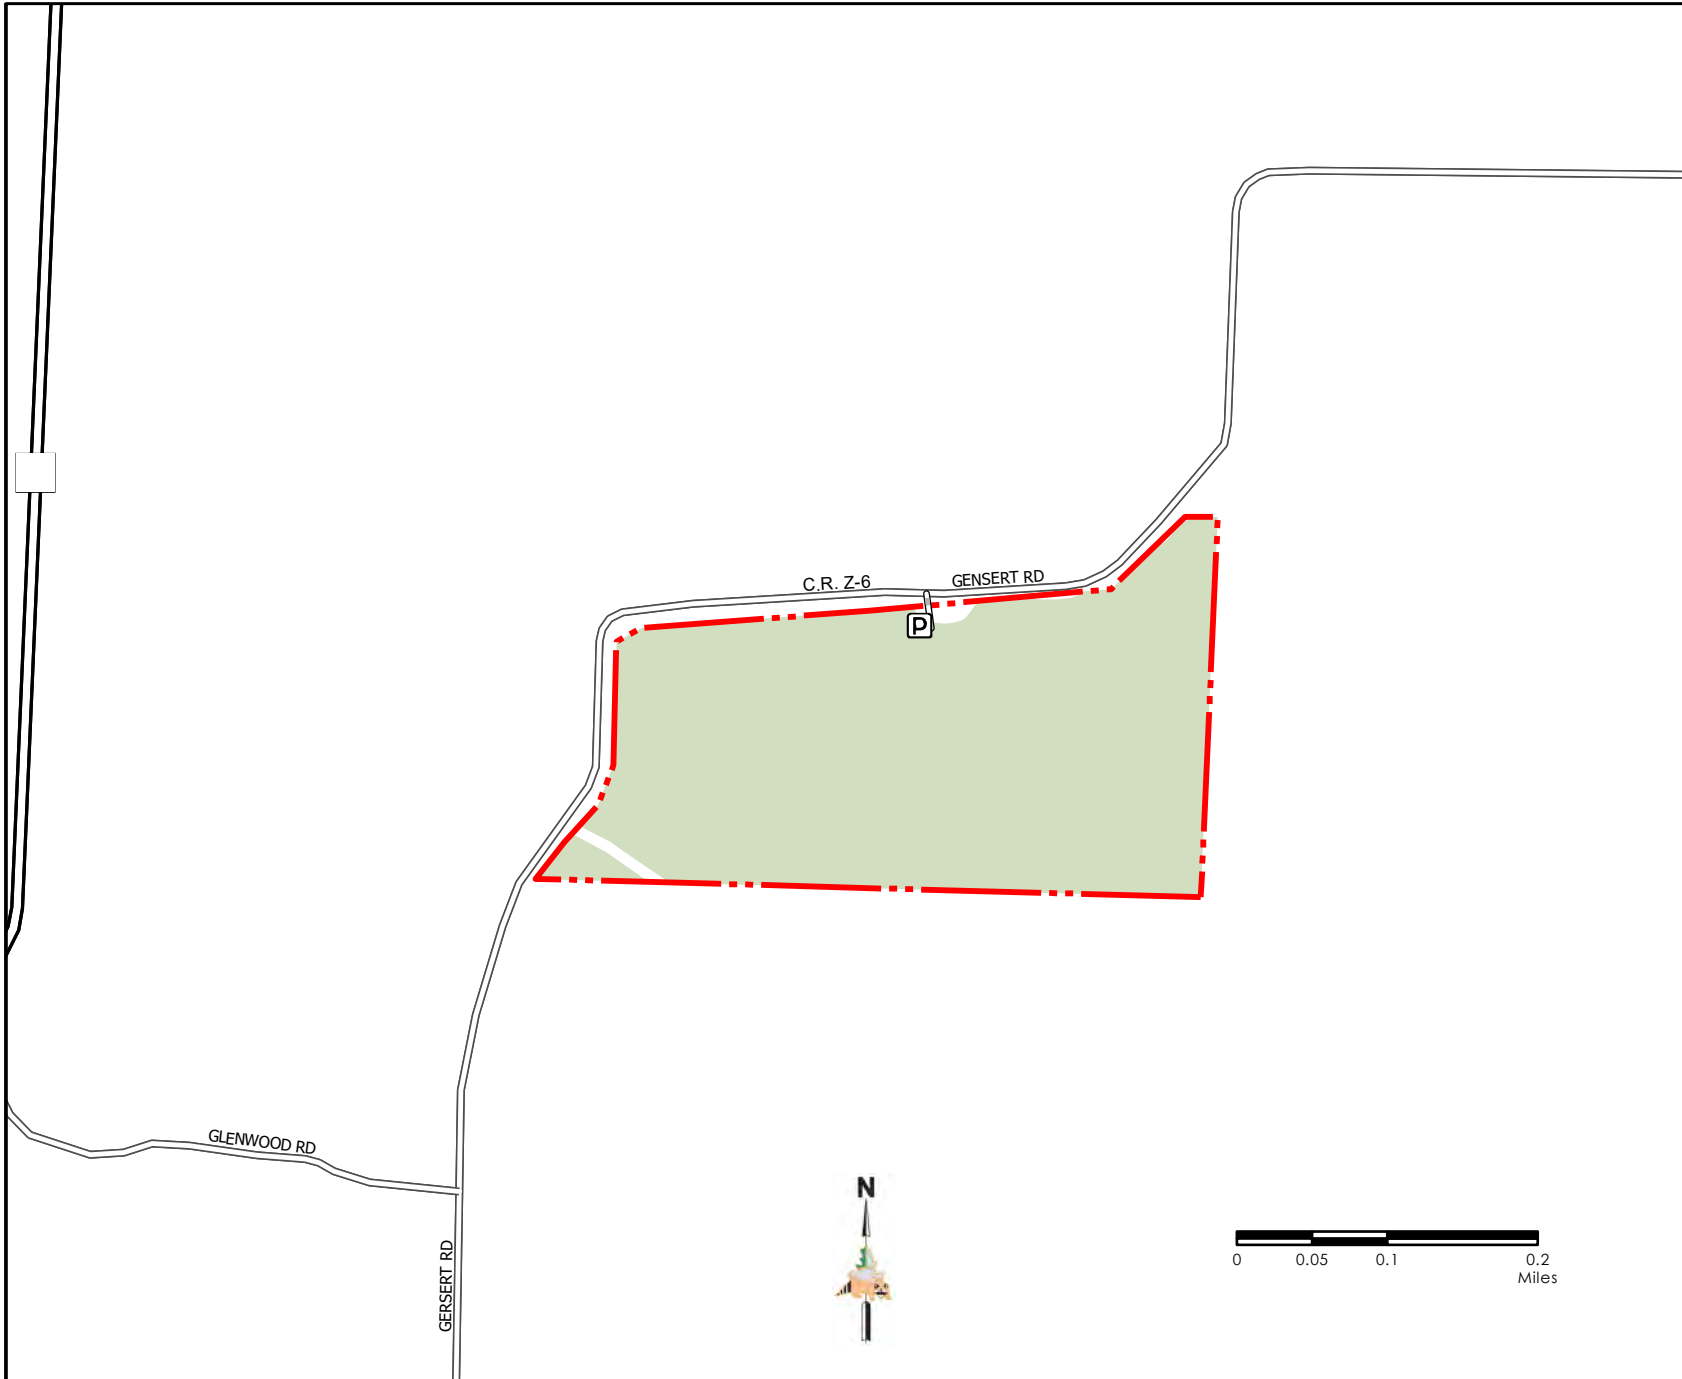

Rocky Mount Towersite

Miller County - 40 Acres - Conservation Commission of the State of Missouri © 05/23

Legend

- Parking Lot
- MDC Improved Road
- Non-MDC Roads
- MDC Lands
- Forest

MAP DISCLAIMER: Although all data in this map have been compiled by the Missouri Department of Conservation, no warranty, expressed or implied, is made by the department as to the accuracy of the data and related materials. The act of distribution shall not constitute any such warranty, and no responsibility is assumed by the department in the use of these data or related materials.