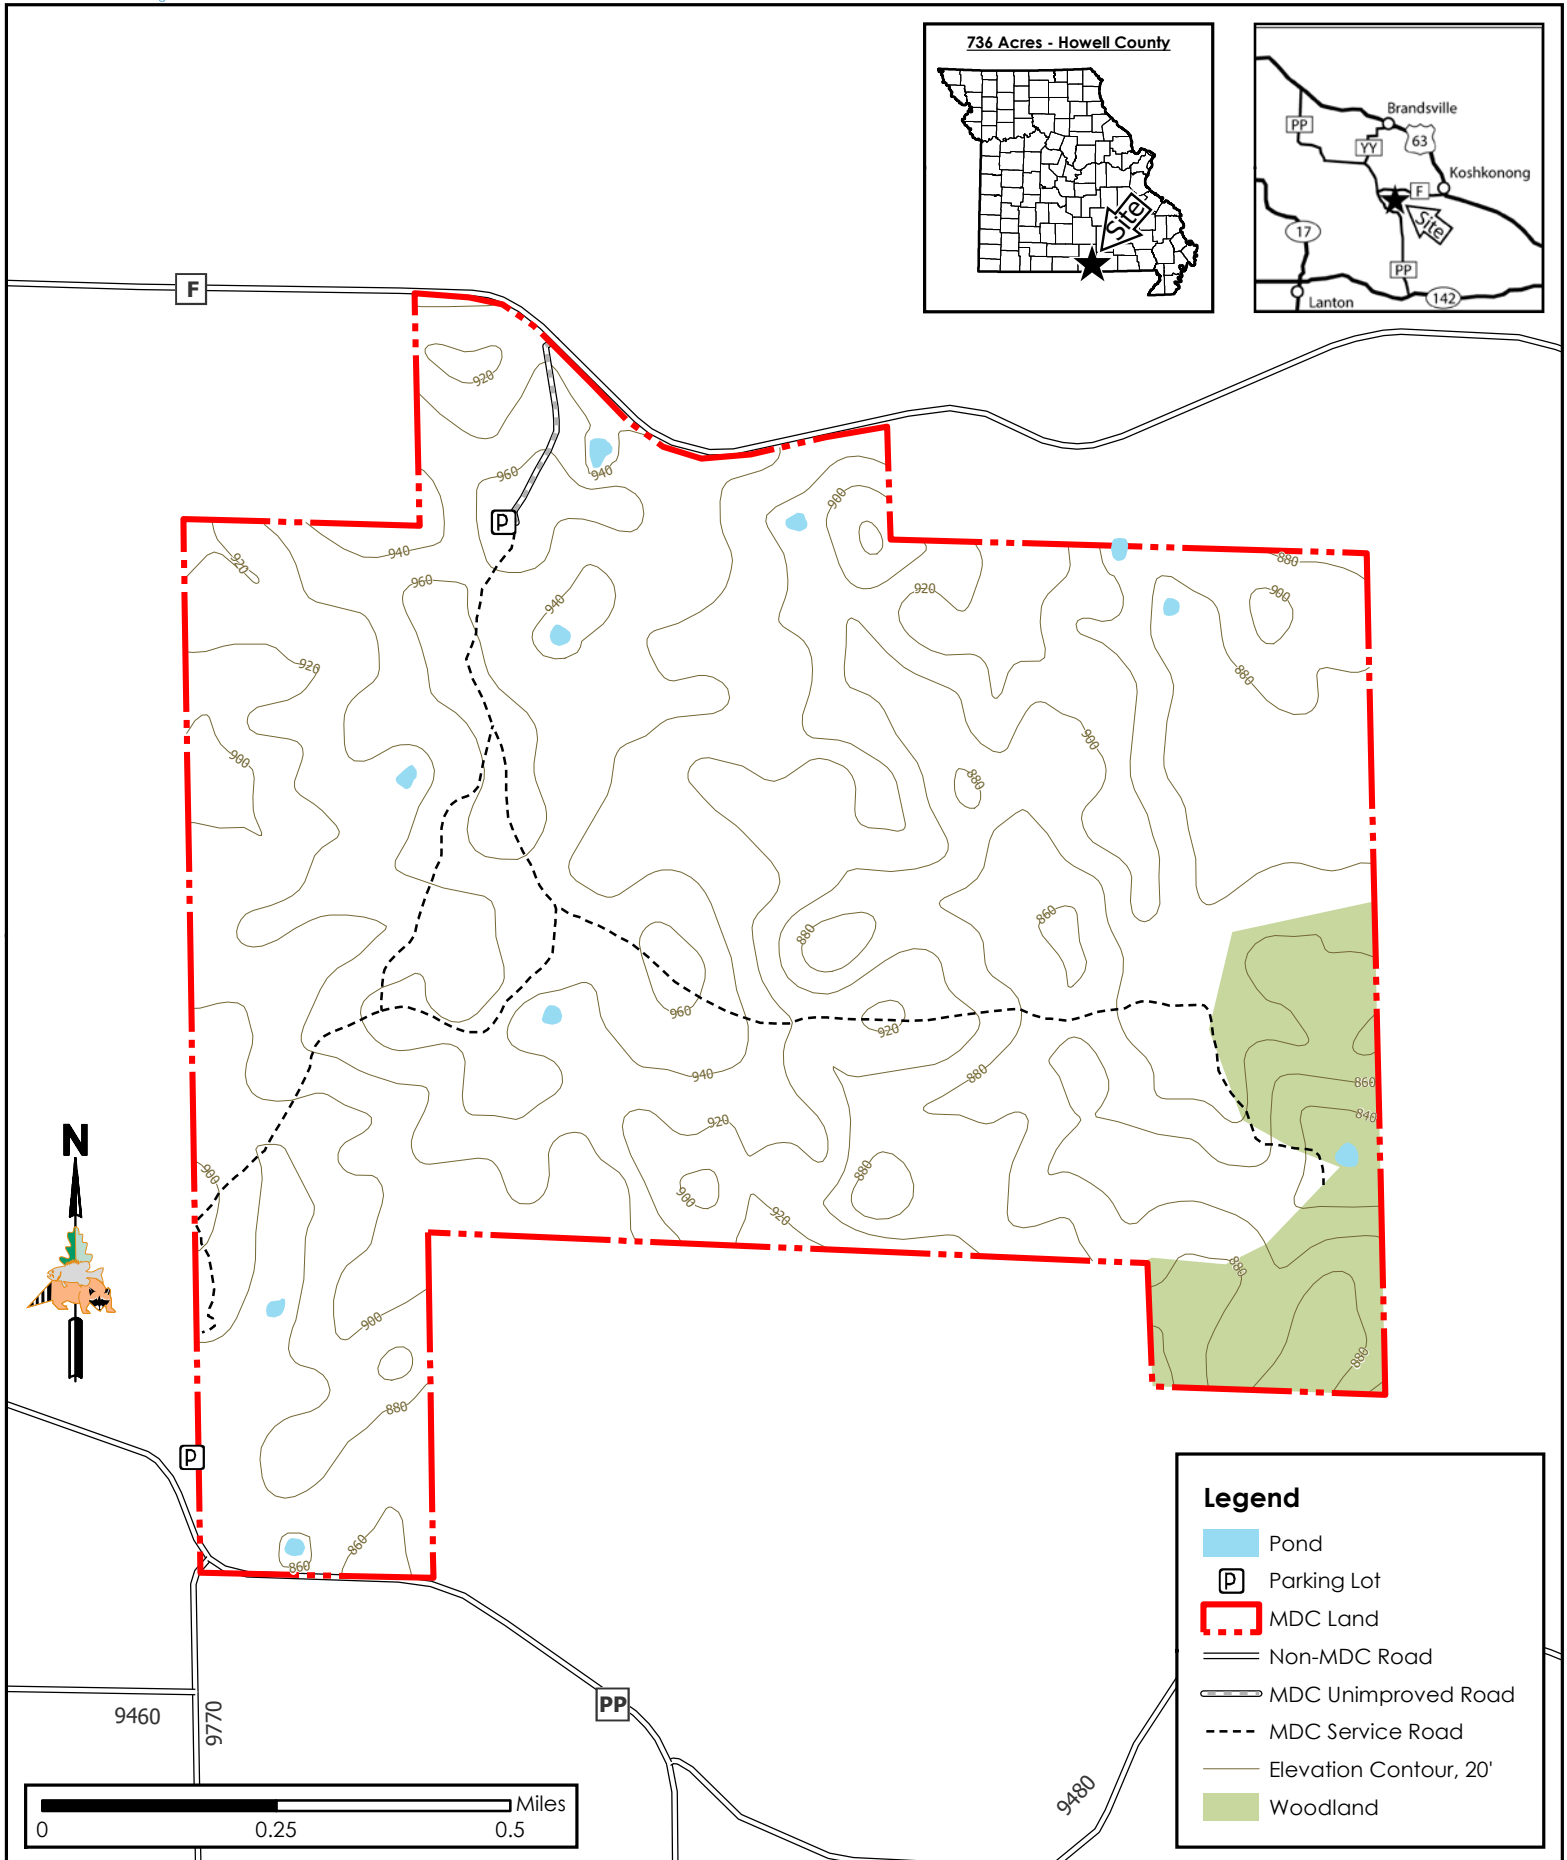

Dan and Maureen Cover Prairie Conservation Area

Conservation Commission of the State of Missouri ©

Last Updated - 11/3/2021

Legend

- Pond
- Parking Lot
- MDC Land
- Non-MDC Road
- MDC Unimproved Road
- MDC Service Road
- Elevation Contour, 20'
- Woodland

MAP DISCLAIMER: Although all data in this map have been compiled by the Missouri Department of Conservation, no warranty, expressed or implied, is made by the department as to the accuracy of the data and related materials. The act of distribution shall not constitute any such warranty, and no responsibility is assumed by the department in the use of these data or related materials.