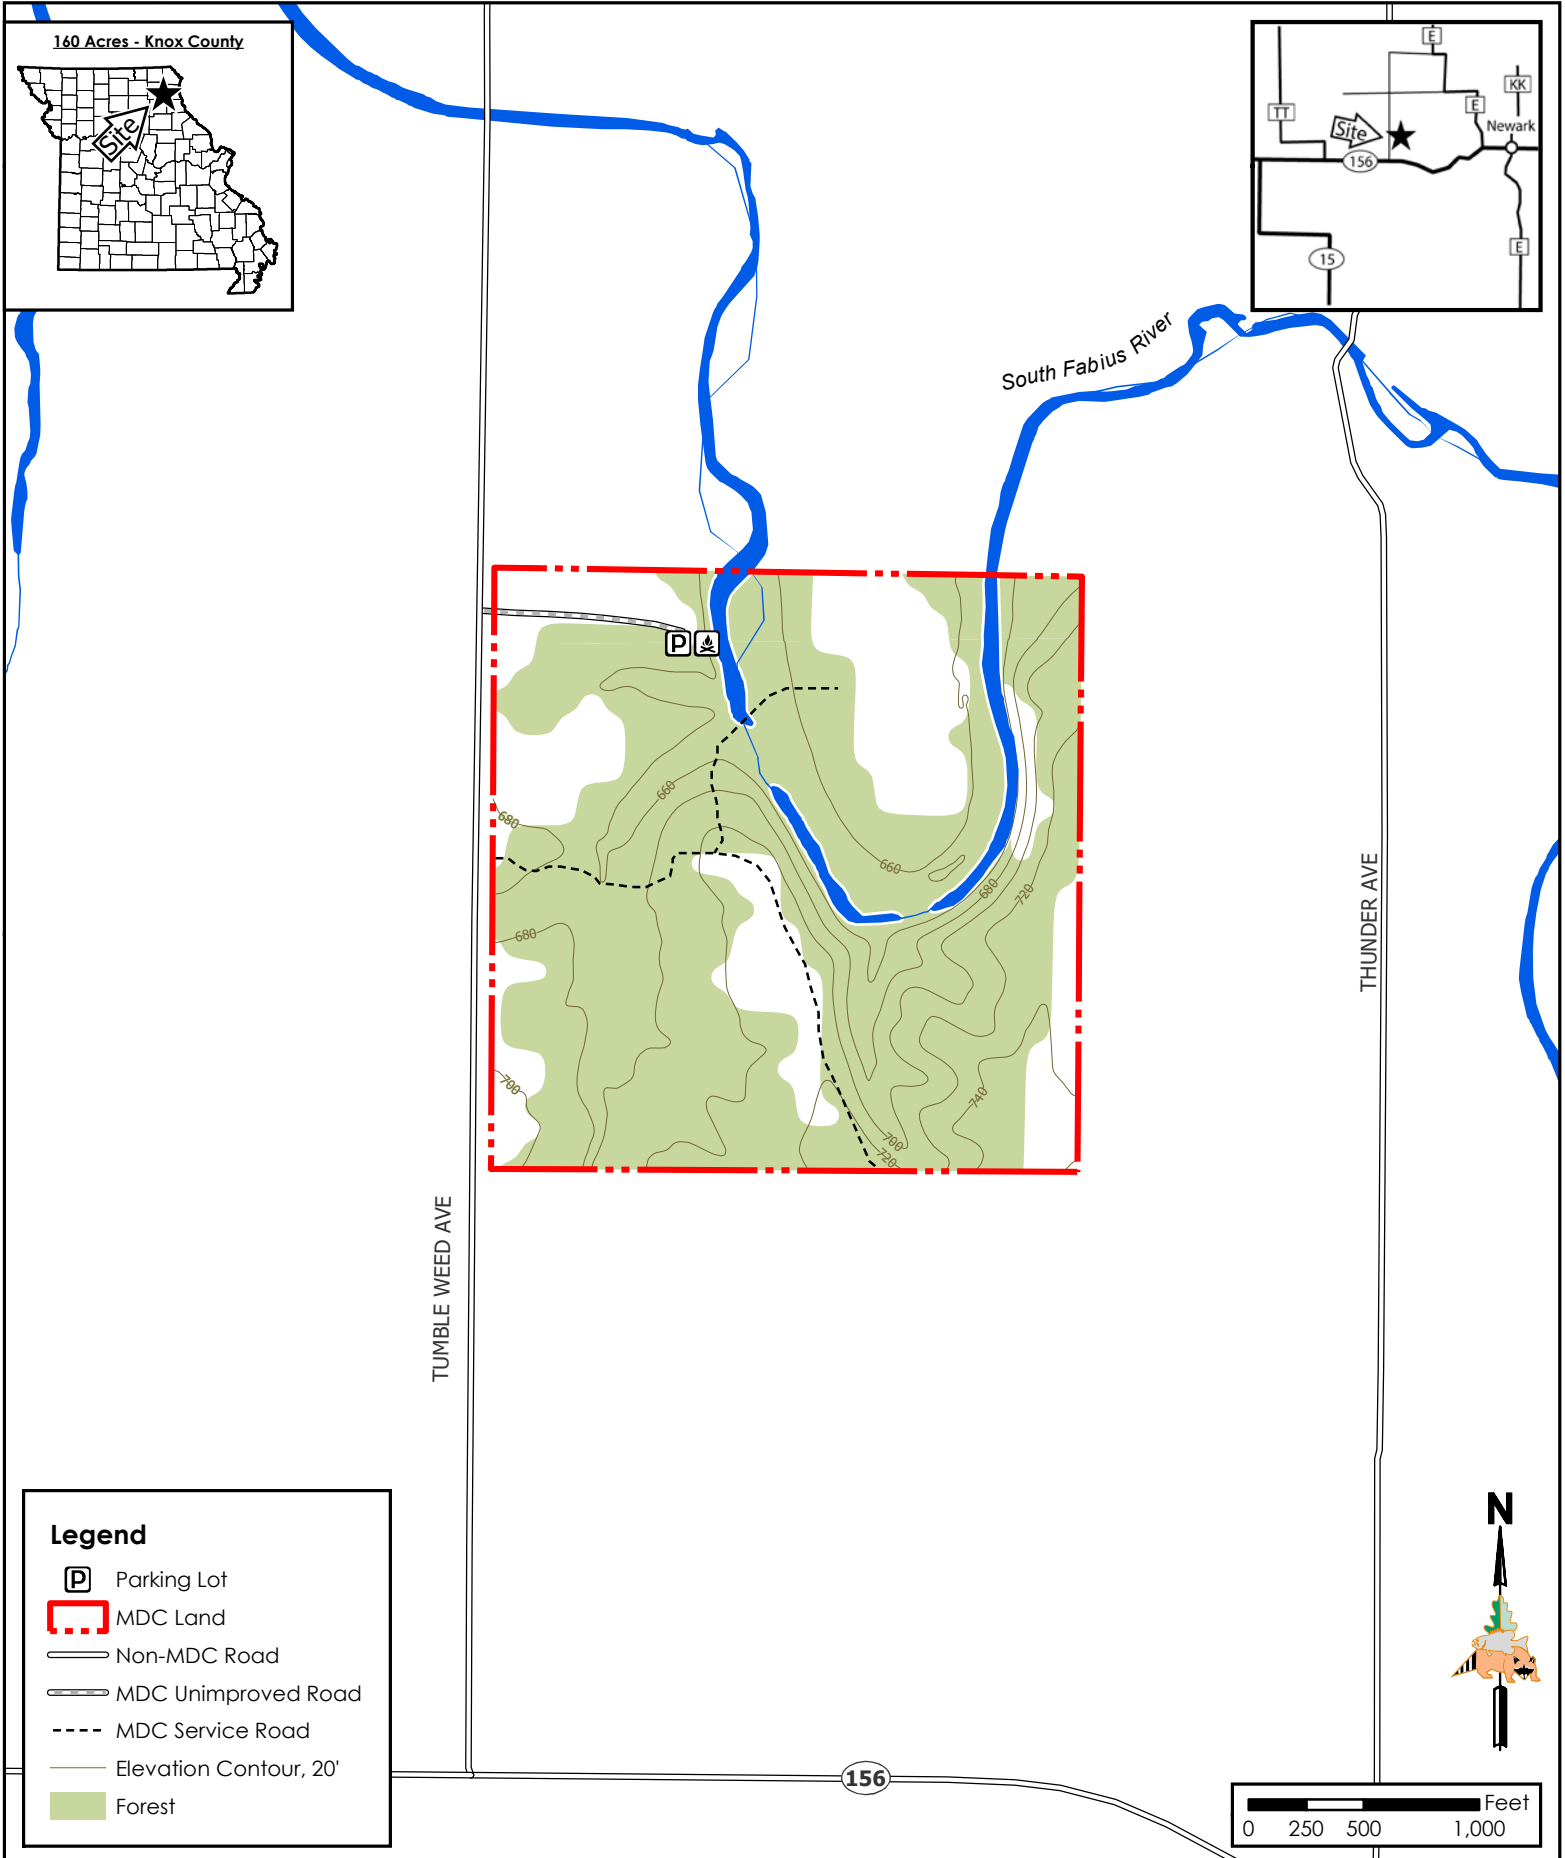

# White Oak Bend Access

Conservation Commission of the State of Missouri ©

Last Updated - 12/10/2021

## Legend

- Parking Lot
- MDC Land
- Non-MDC Road
- MDC Unimproved Road
- MDC Service Road
- Elevation Contour, 20'
- Forest

MAP DISCLAIMER: Although all data in this map have been compiled by the Missouri Department of Conservation, no warranty, expressed or implied, is made by the department as to the accuracy of the data and related materials. The act of distribution shall not constitute any such warranty, and no responsibility is assumed by the department in the use of these data or related materials.