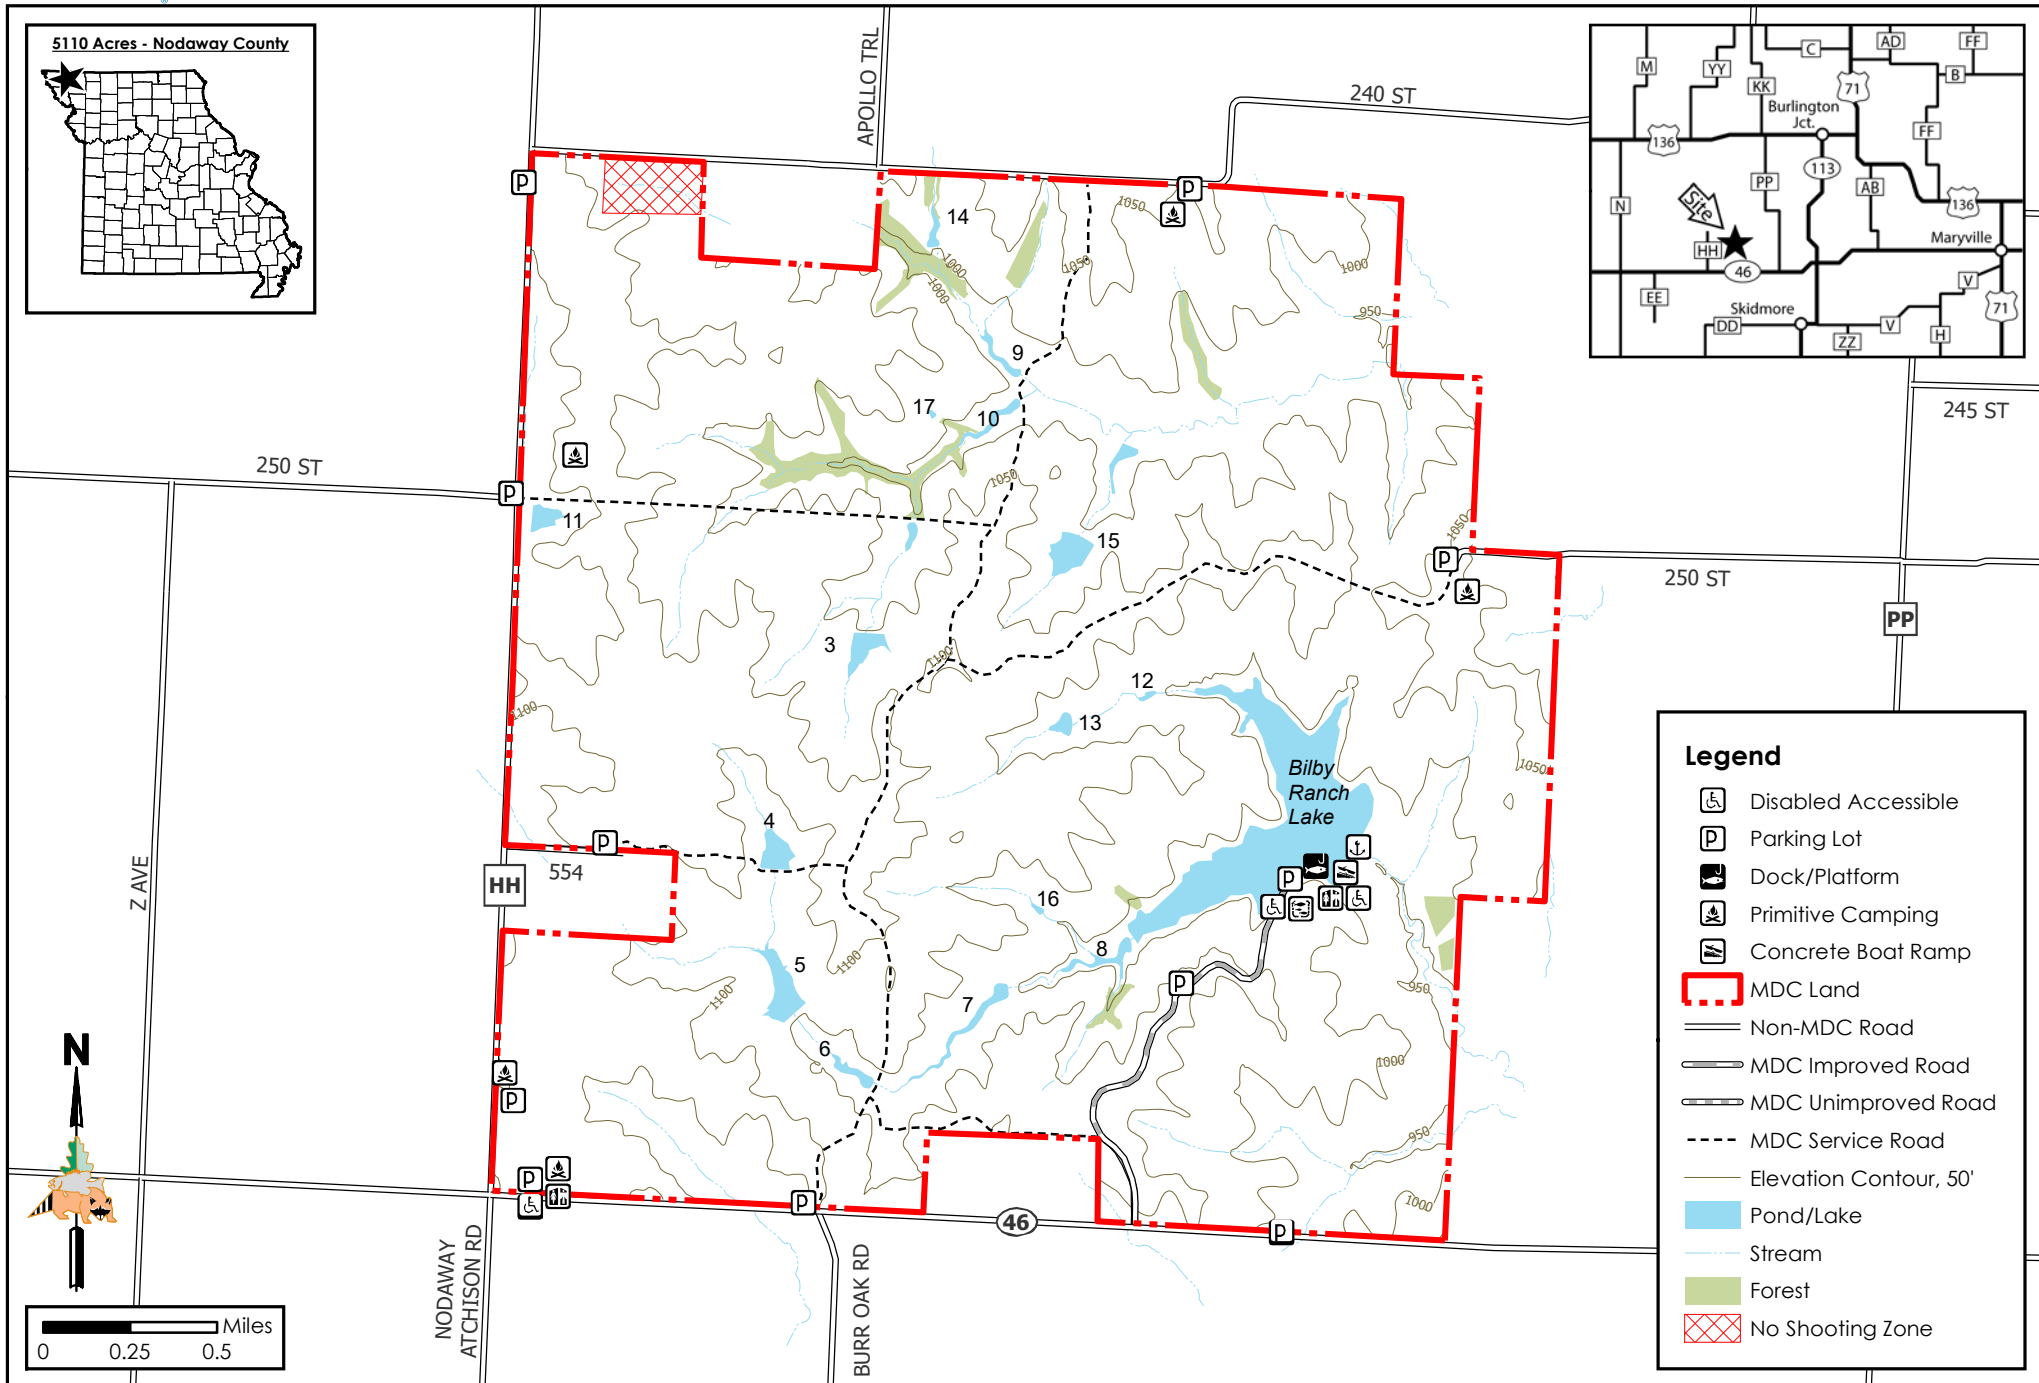

Bilby Ranch Lake Conservation Area

Conservation Commission of the State of Missouri ©

Last Updated - 12/21/2021

5110 Acres - Nodaway County

Legend

- Disabled Accessible
- Parking Lot
- Dock/Platform
- Primitive Camping
- Concrete Boat Ramp
- MDC Land
- Non-MDC Road
- MDC Improved Road
- MDC Unimproved Road
- MDC Service Road
- Elevation Contour, 50'
- Pond/Lake
- Stream
- Forest
- No Shooting Zone

MAP DISCLAIMER: Although all data in this map have been compiled by the Missouri Department of Conservation, no warranty, expressed or implied, is made by the department as to the accuracy of the data and related materials. The act of distribution shall not constitute any such warranty, and no responsibility is assumed by the department in the use of these data or related materials.