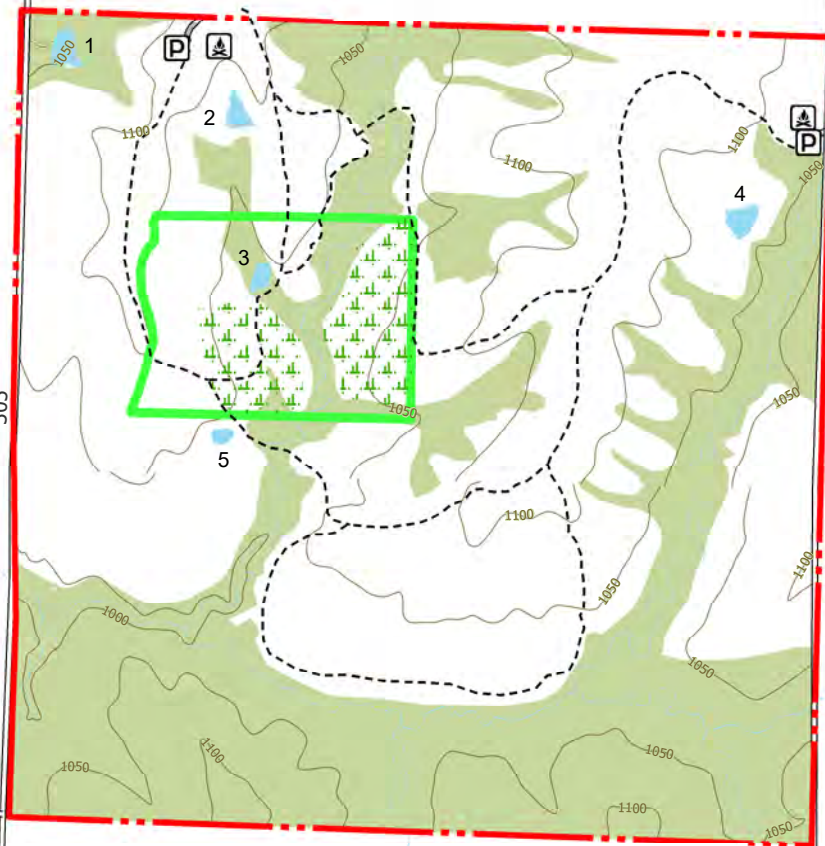

Tarkio Prairie Conservation Area

Conservation Commission of the State of Missouri ©

Last Updated - 12/28/2021

Legend

- Parking Lot
- Primitive Camping
- MDC Land
- Non-MDC Road
- MDC Improved Road
- MDC Service Road
- Natural Area
- Stream
- Elevation Contour, 50'
- Forest
- Pond
- Native Prairie

MAP DISCLAIMER: Although all data in this map have been compiled by the Missouri Department of Conservation, no warranty, expressed or implied, is made by the department as to the accuracy of the data and related materials. The act of distribution shall not constitute any such warranty, and no responsibility is assumed by the department in the use of these data or related materials.