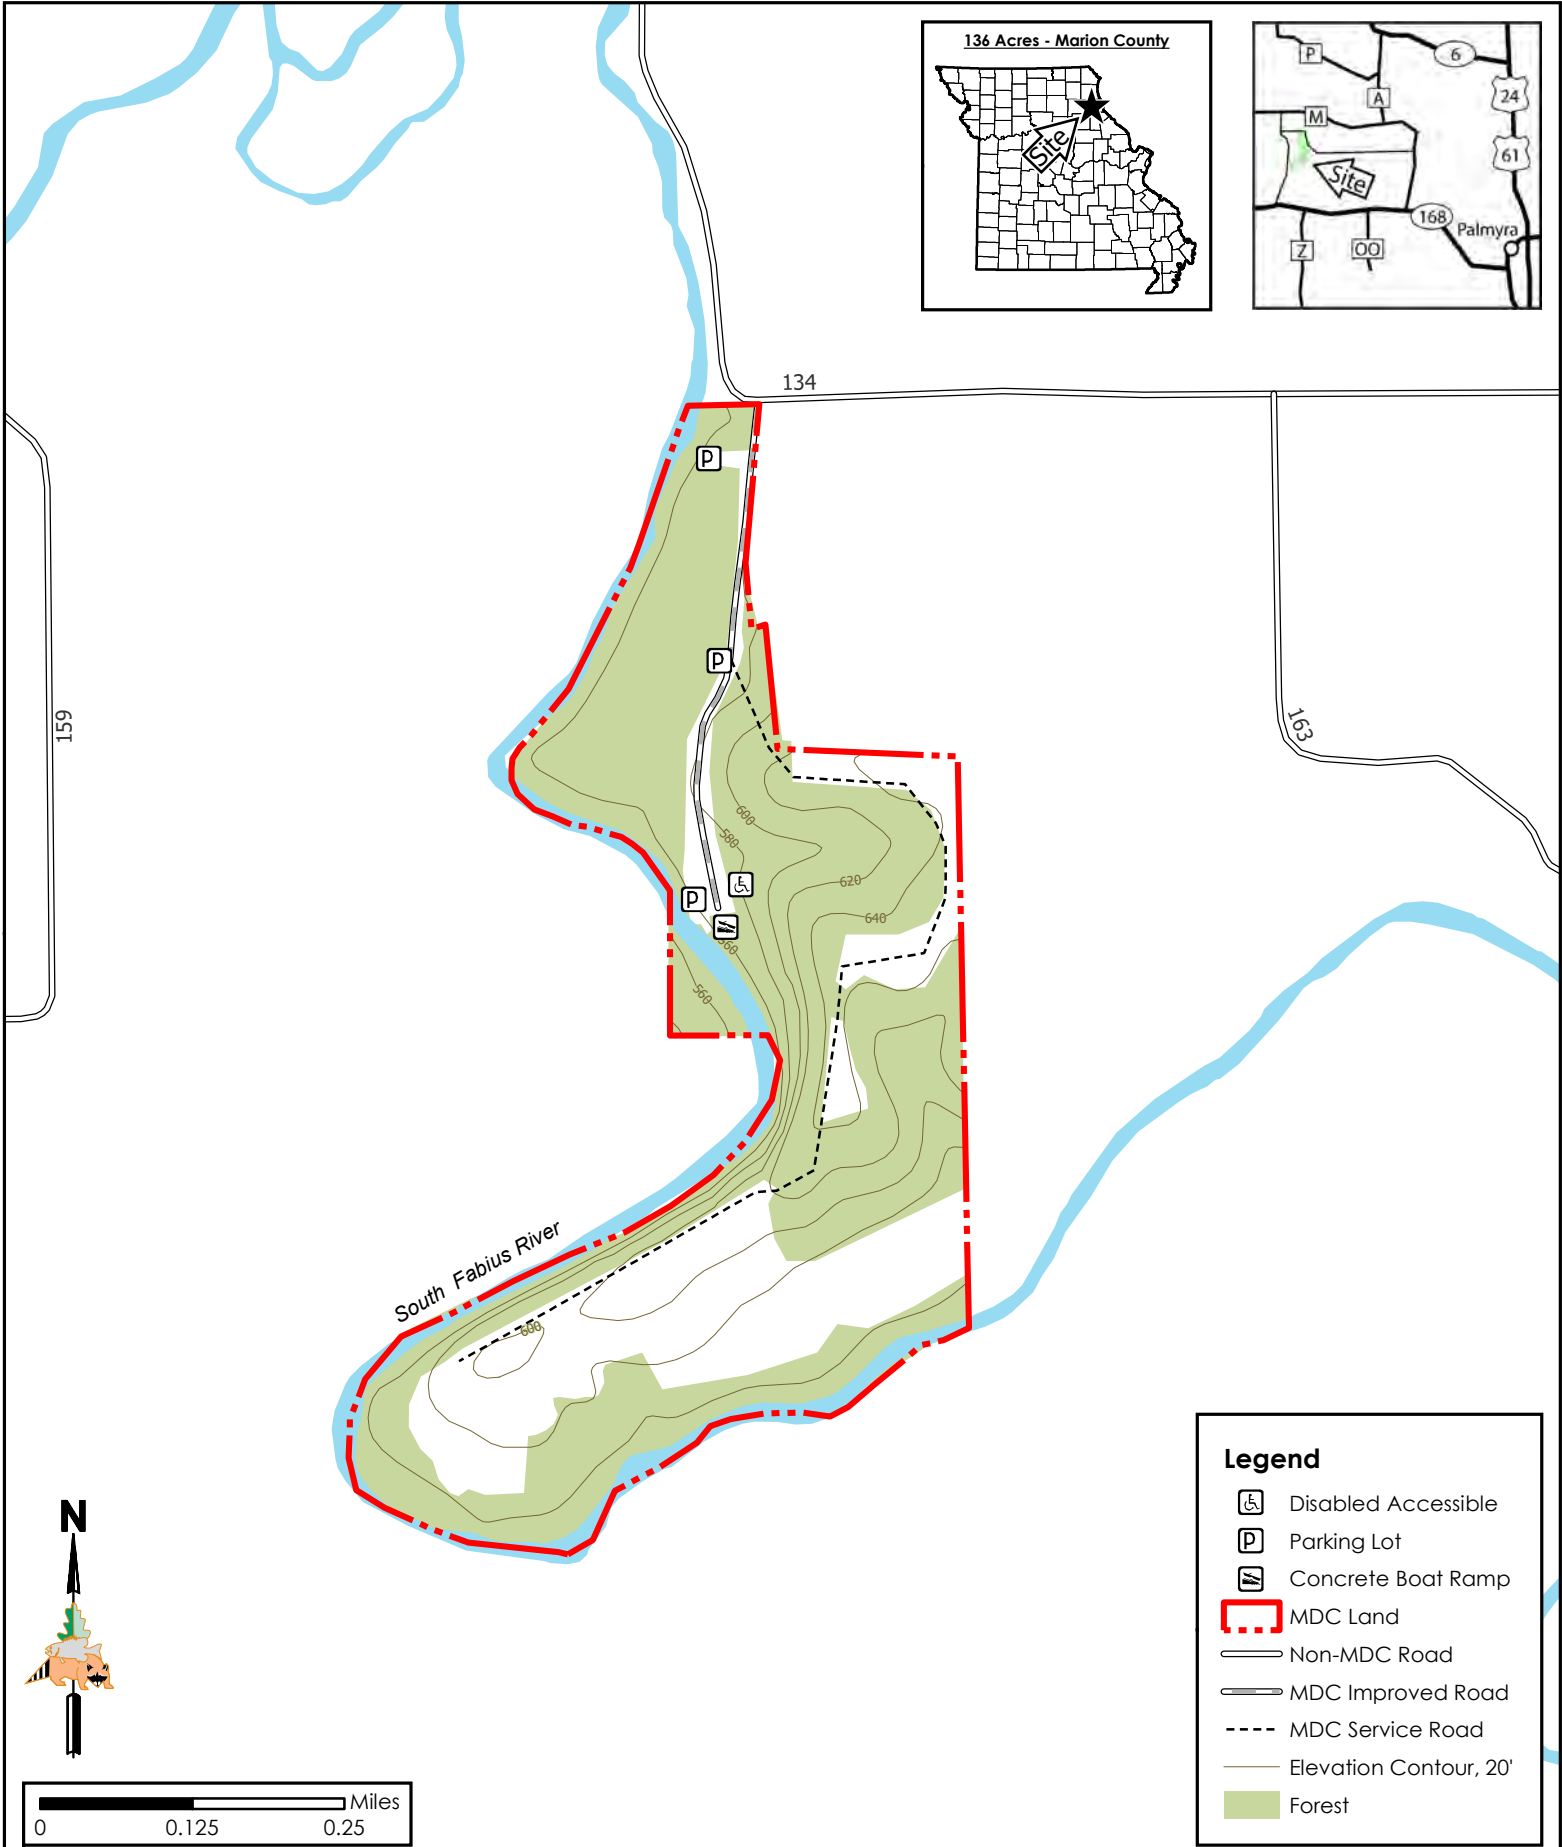

# Black Hawk Access

Conservation Commission of the State of Missouri ©

Last Updated - 12/28/2021

**Legend**

- Disabled Accessible
- Parking Lot
- Concrete Boat Ramp
- MDC Land
- Non-MDC Road
- MDC Improved Road
- MDC Service Road
- Elevation Contour, 20'
- Forest

MAP DISCLAIMER: Although all data in this map have been compiled by the Missouri Department of Conservation, no warranty, expressed or implied, is made by the department as to the accuracy of the data and related materials. The act of distribution shall not constitute any such warranty, and no responsibility is assumed by the department in the use of these data or related materials.