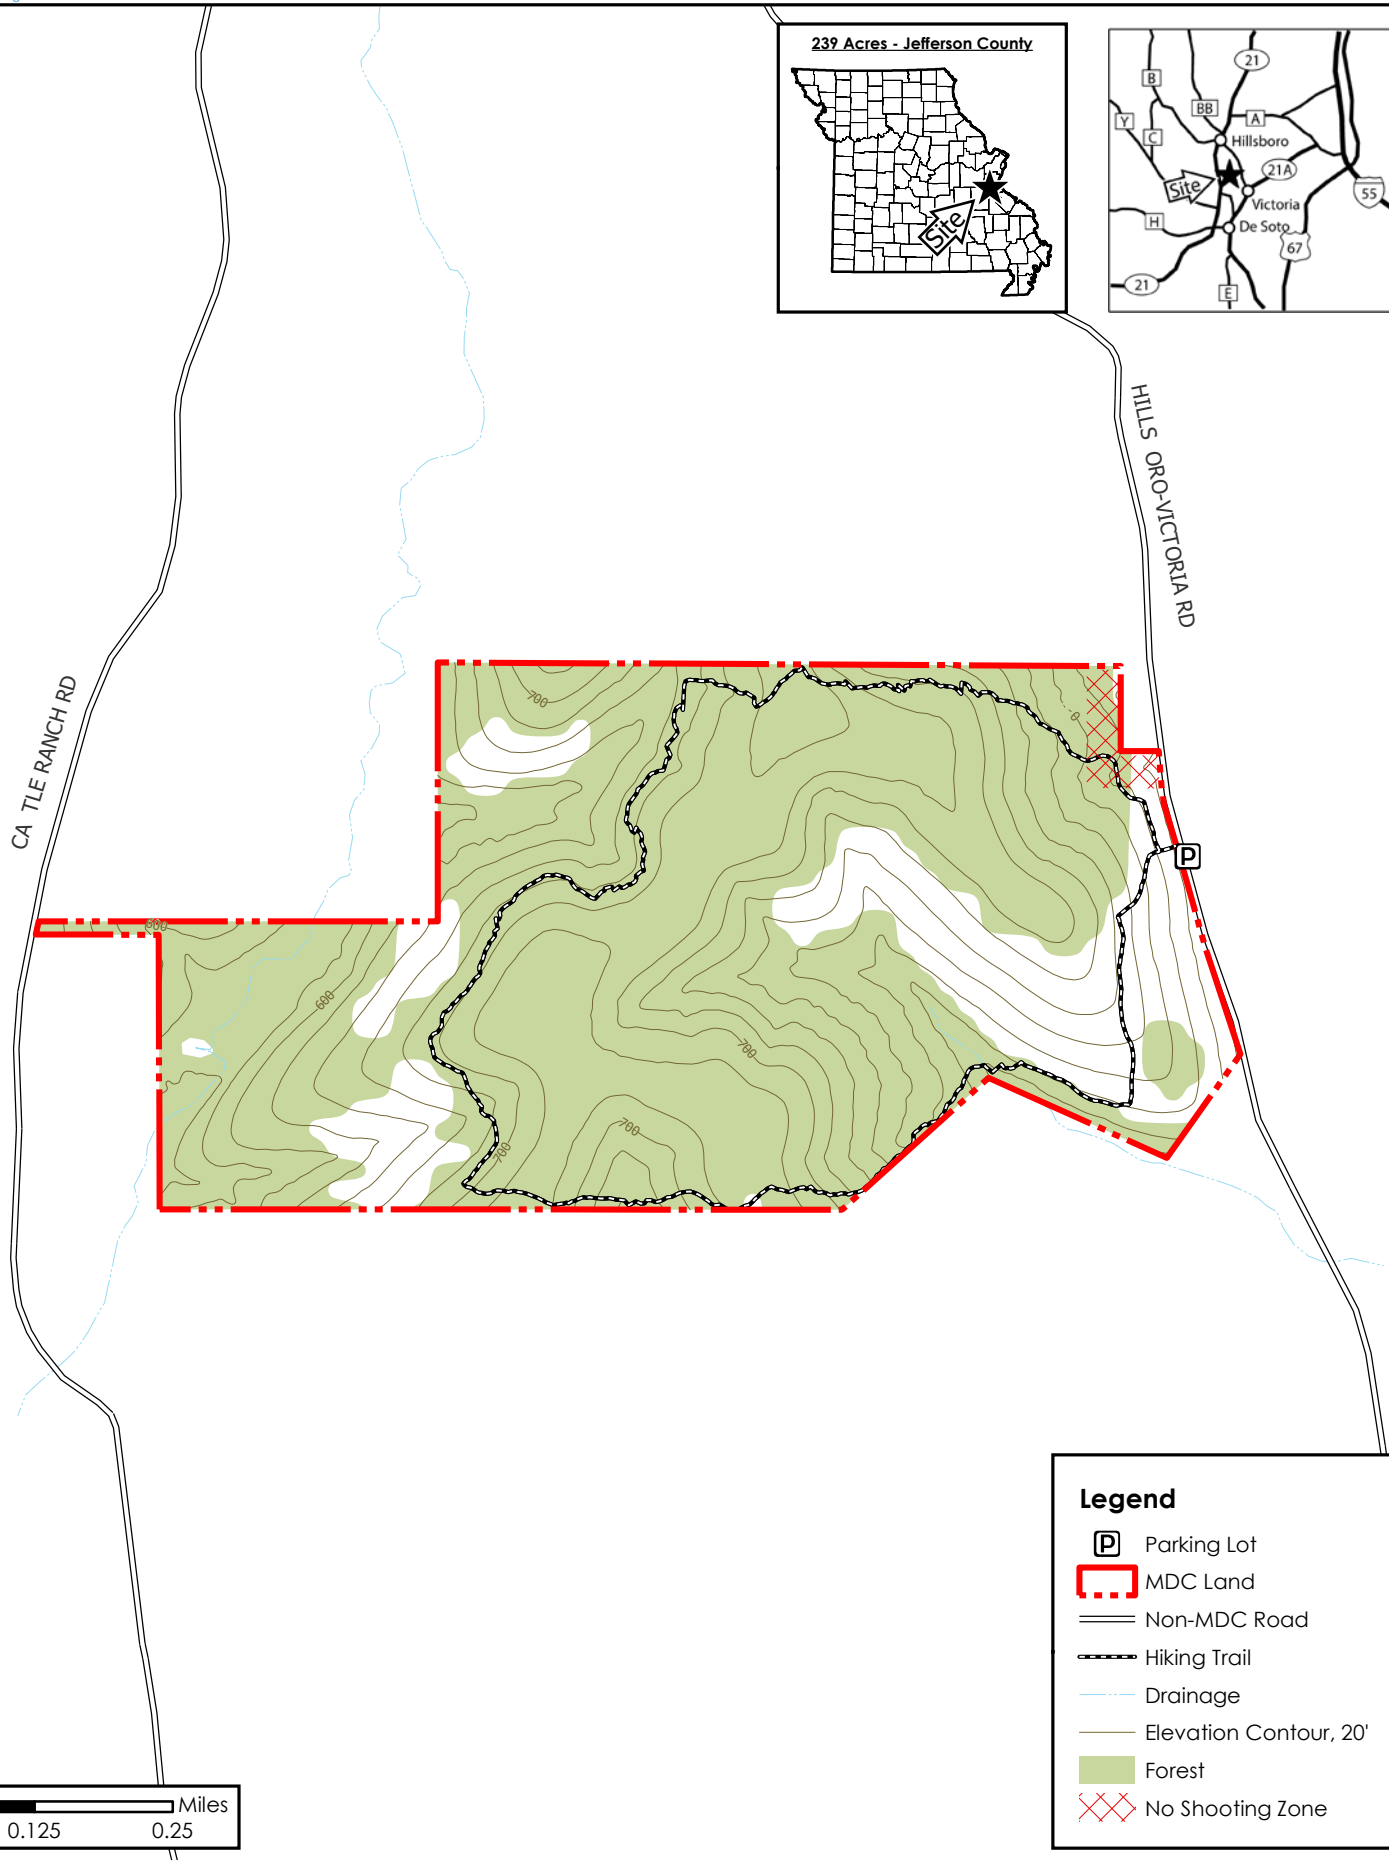

Victoria Glades Conservation Area

Conservation Commission of the State of Missouri ©

Last Updated - 1/6/2022

Legend

- Parking Lot
- MDC Land
- Non-MDC Road
- Hiking Trail
- Drainage
- Elevation Contour, 20'
- Forest
- No Shooting Zone

MAP DISCLAIMER: Although all data in this map have been compiled by the Missouri Department of Conservation, no warranty, expressed or implied, is made by the department as to the accuracy of the data and related materials. The act of distribution shall not constitute any such warranty, and no responsibility is assumed by the department in the use of these data or related materials.