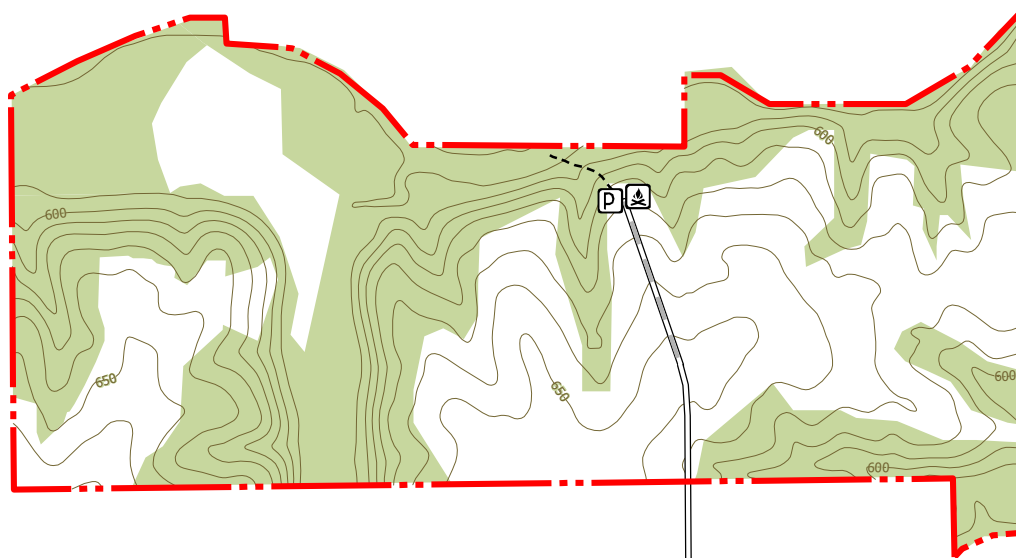

Dunn Ford Access

Conservation Commission of the State of Missouri ©

Last Updated - 12/28/2021

136 Acres - Marion County

Legend

-  Parking Lot
-  Primitive Camping
-  MDC Land
-  Non-MDC Road
-  MDC Improved Road
-  MDC Service Road
-  Elevation Contour, 10'
-  Forest

MAP DISCLAIMER: Although all data in this map have been compiled by the Missouri Department of Conservation, no warranty, expressed or implied, is made by the department as to the accuracy of the data and related materials. The act of distribution shall not constitute any such warranty, and no responsibility is assumed by the department in the use of these data or related materials.