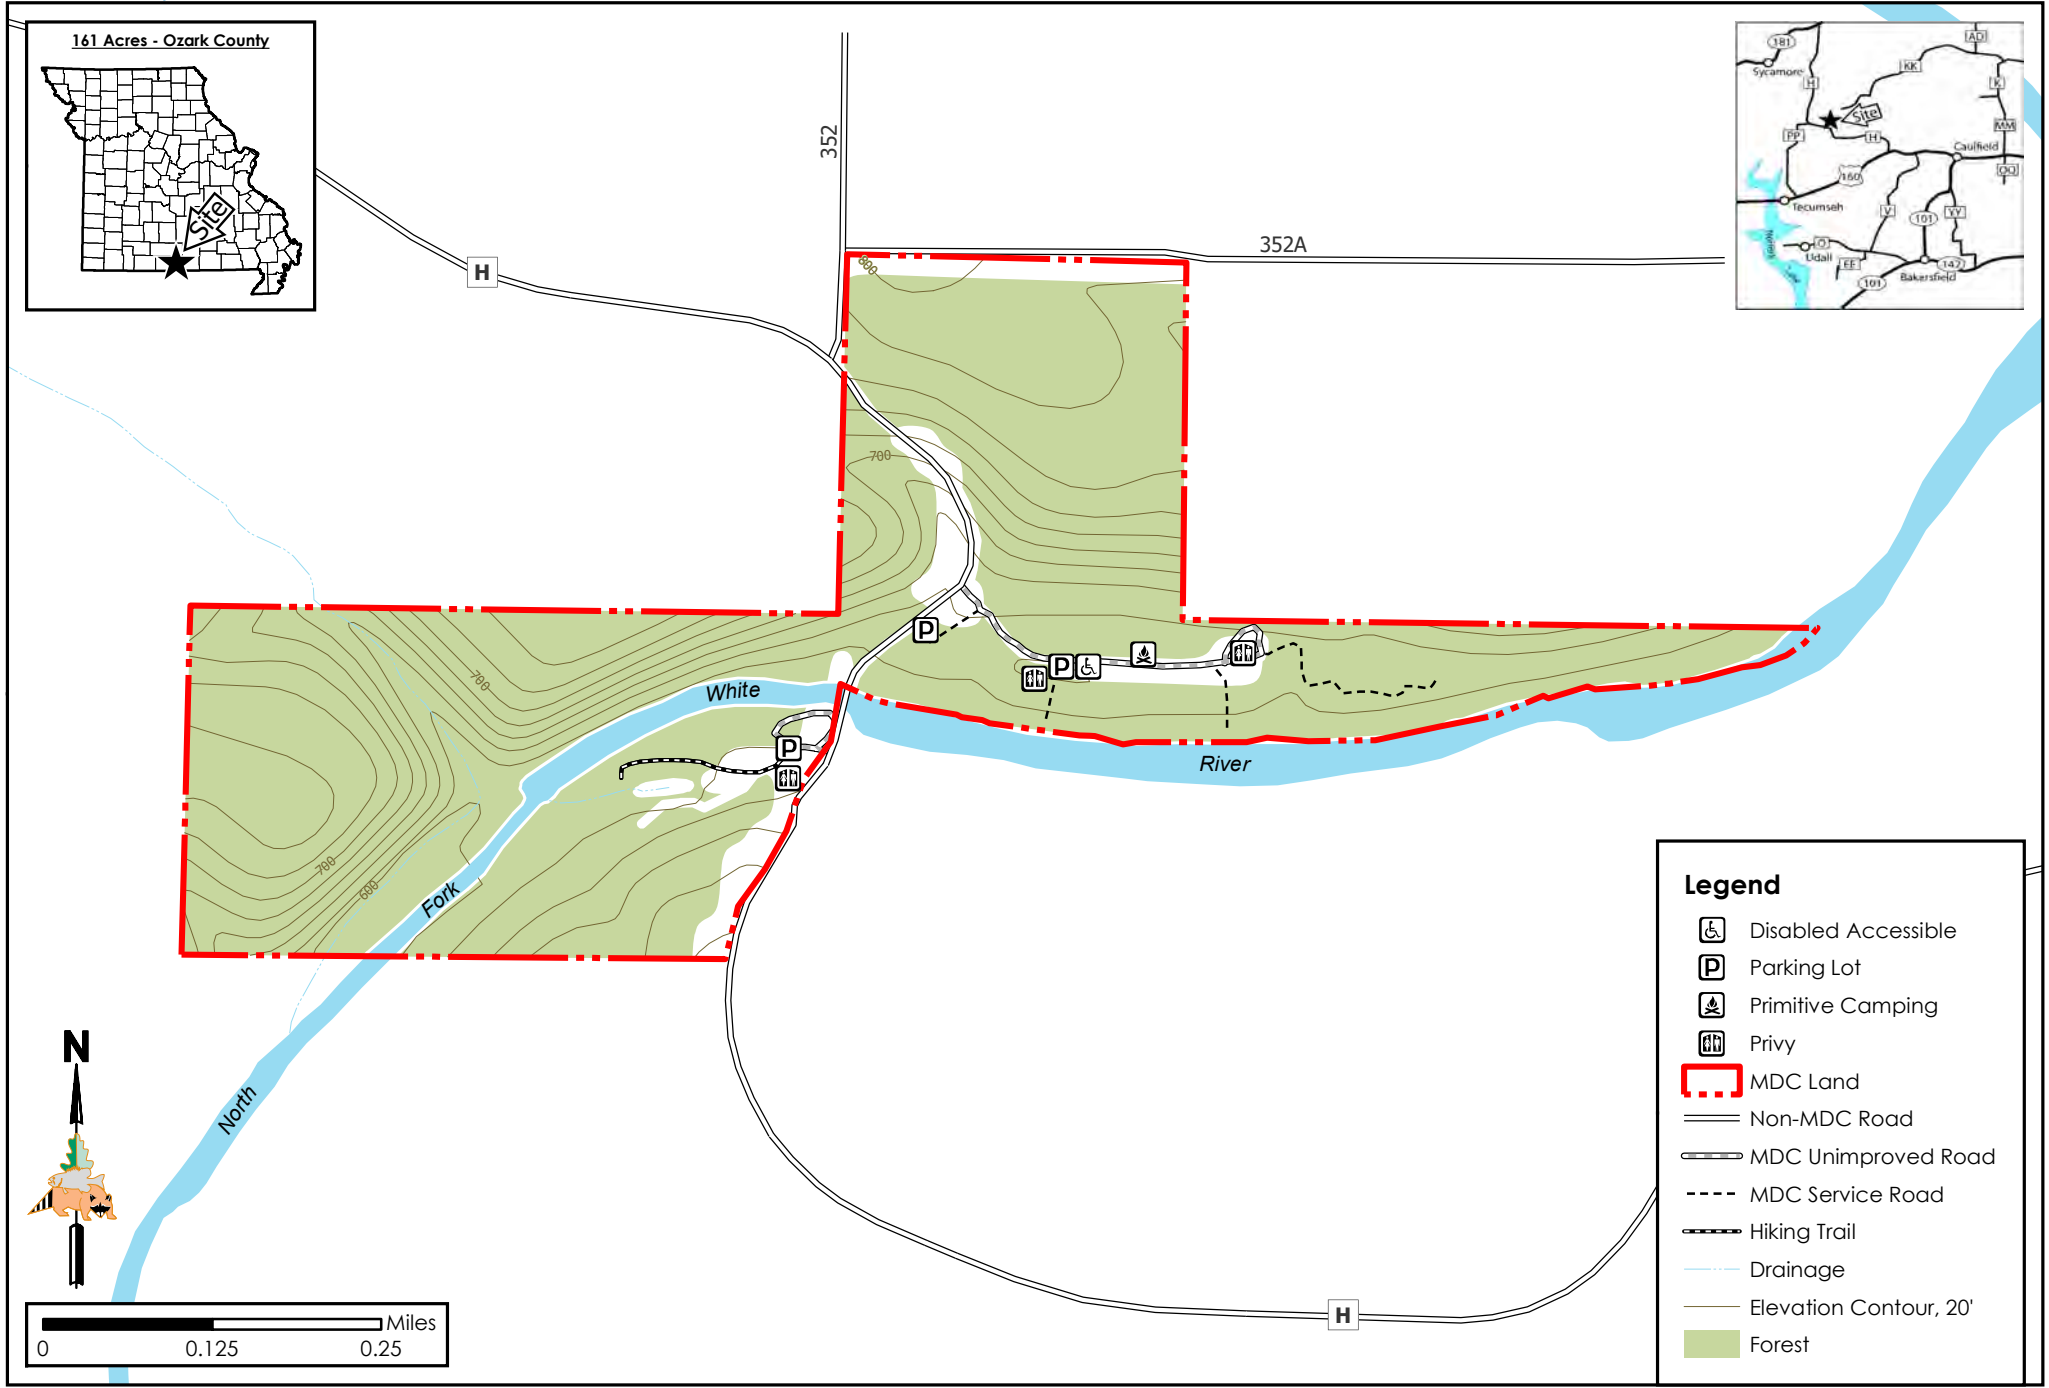

Patrick Bridge Access

Conservation Commission of the State of Missouri ©

Last Updated - 12/27/2021

Legend

- Disabled Accessible
- Parking Lot
- Primitive Camping
- Privy
- MDC Land
- Non-MDC Road
- MDC Unimproved Road
- MDC Service Road
- Hiking Trail
- Drainage
- Elevation Contour, 20'
- Forest

MAP DISCLAIMER: Although all data in this map have been compiled by the Missouri Department of Conservation, no warranty, expressed or implied, is made by the department as to the accuracy of the data and related materials. The act of distribution shall not constitute any such warranty, and no responsibility is assumed by the department in the use of these data or related materials.